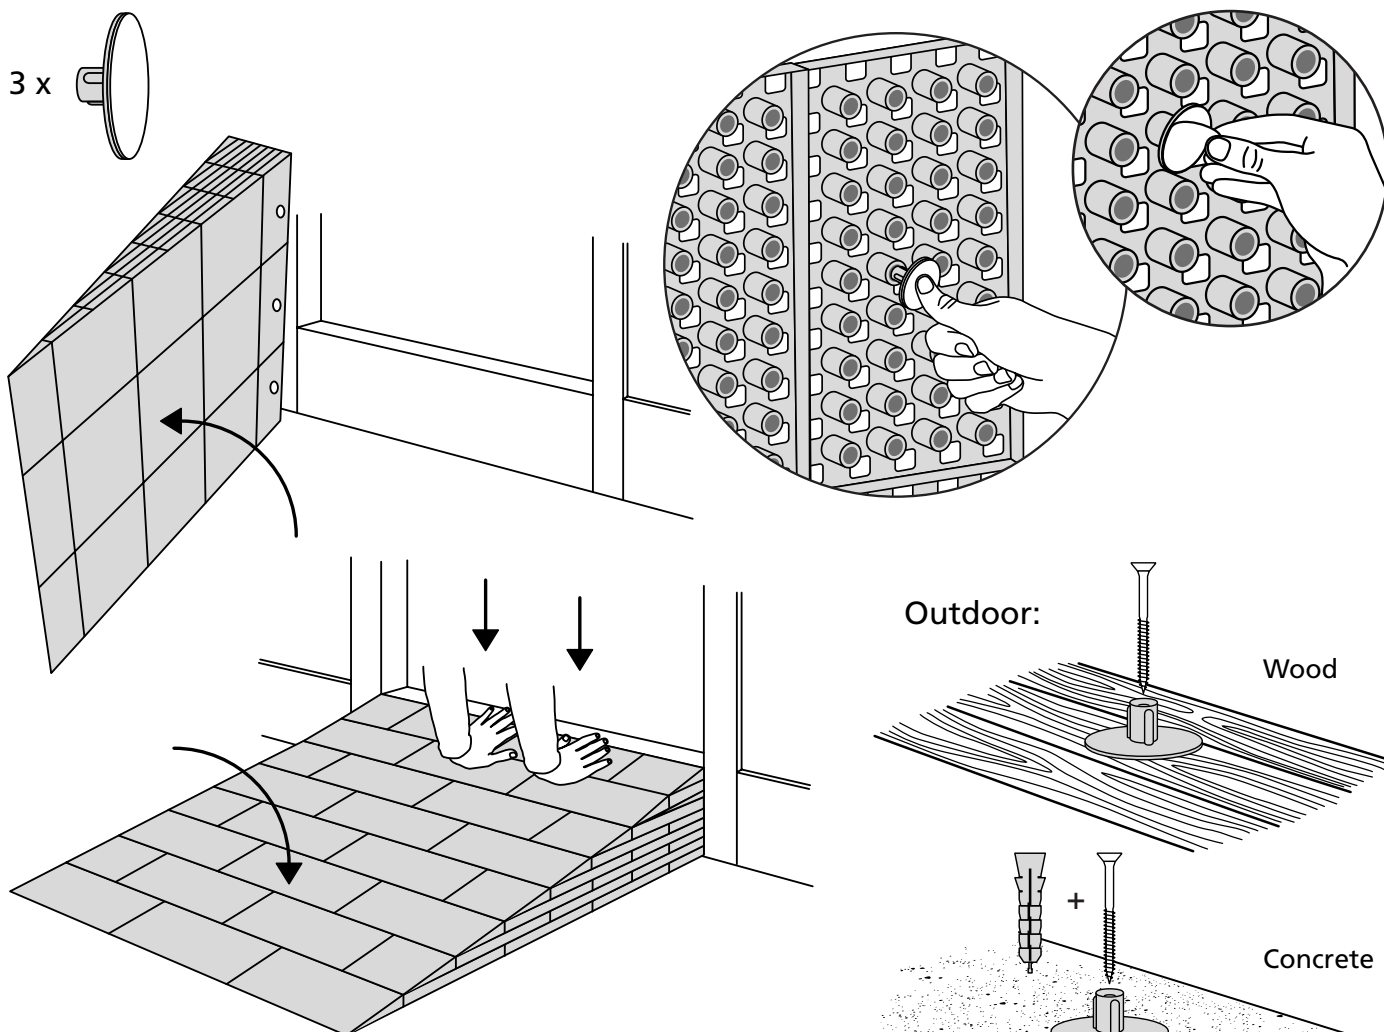

RAMP KIT 4S

Height: 10,8 - 16,3 cm

Width: 75 cm

Depth: 100 cm

Included

Danish Design Pat. Pend. and produced
in Denmark by Excellent Systems A/S

HEIGHT ADJUSTMENT

Remove Ramp Adjuster from toplayer:

Heights:

MOUNTING WITH LOCKS

Rubber hammer
Not included

FASTENING WITH MOUNTING PAD

Indoor:

Outdoor:

Wood

Concrete