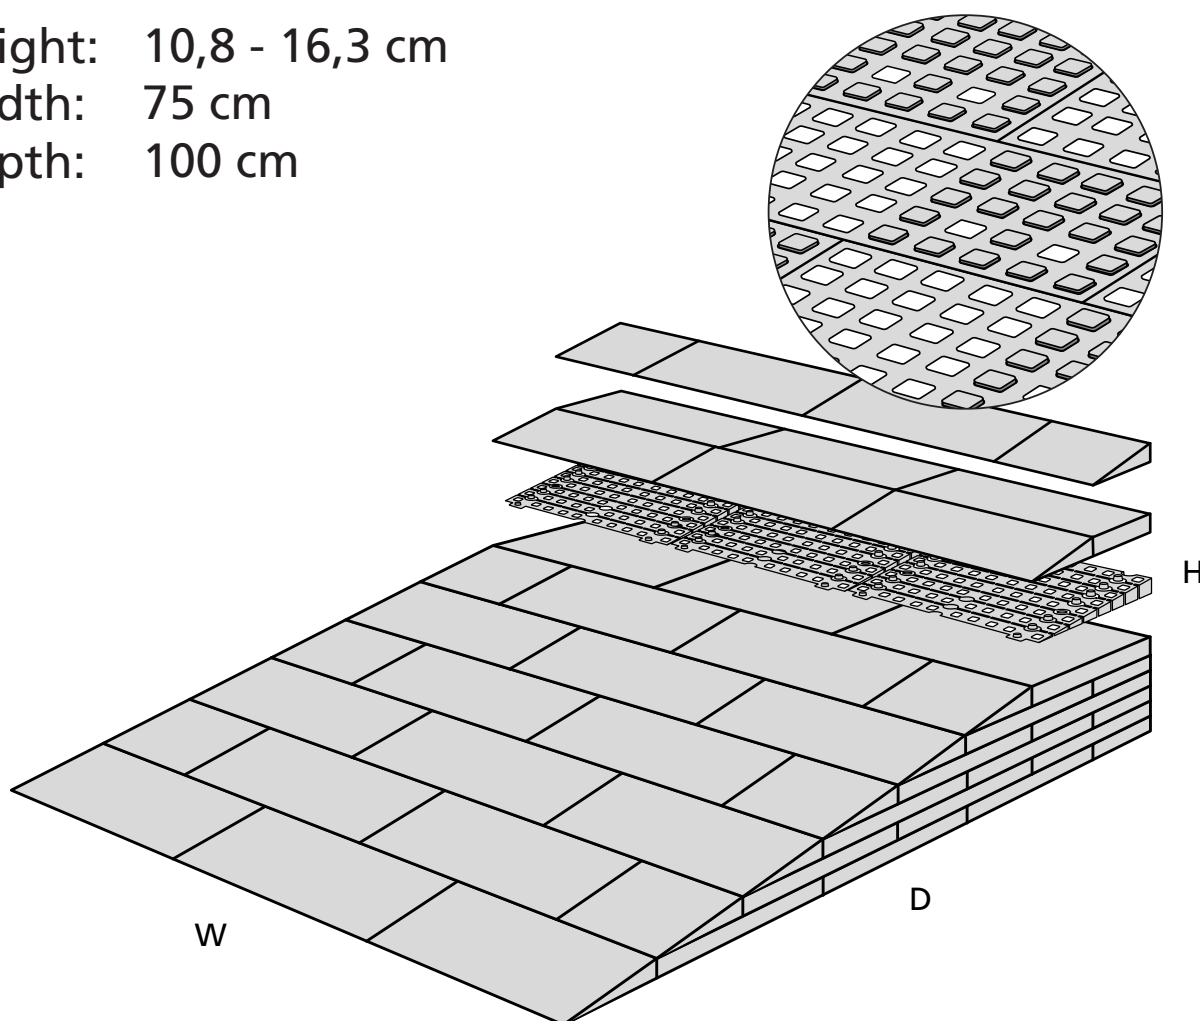

RAMP KIT 4S

Height: 10,8 - 16,3 cm

Width: 75 cm

Depth: 100 cm

Included

Danish Design Pat. Pend. and produced
in Denmark by Excellent Systems A/S

HEIGHT ADJUSTMENT

Remove Ramp Adjuster from toplayer:

Heights:

MOUNTING WITH LOCKS

Rubber hammer
Not included

FASTENING WITH MOUNTING PAD

Indoor:

Outdoor:

Wood

Concrete