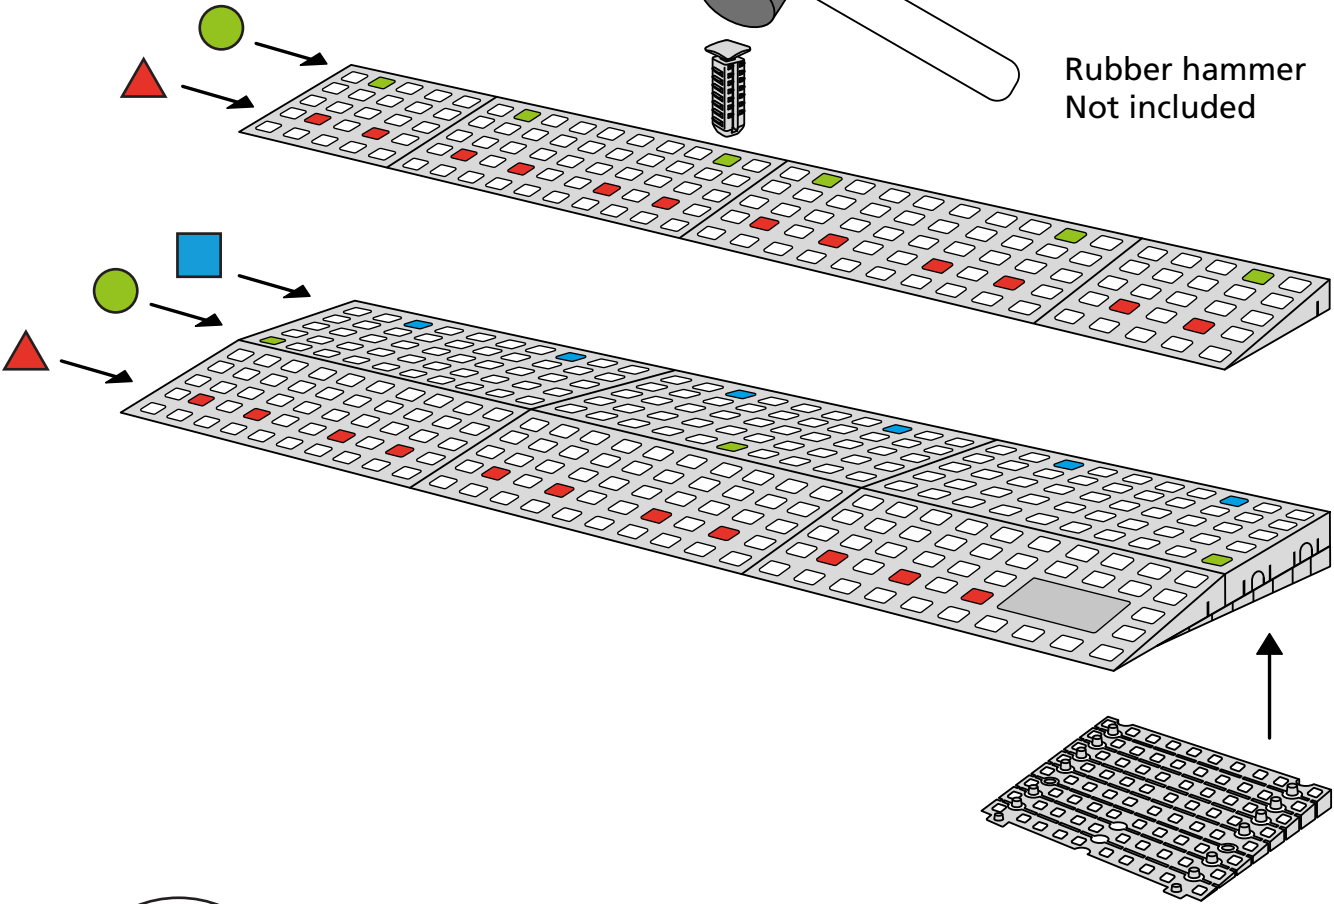

RAMP KIT 4S

Height: 10,8 - 16,3 cm

Width: 75 cm

Depth: 100 cm

Included

Danish Design Pat. Pend. and produced
in Denmark by Excellent Systems A/S

HEIGHT ADJUSTMENT

Remove Ramp Adjuster from toplayer:

Heights:

MOUNTING WITH LOCKS

Rubber hammer
Not included

FASTENING WITH MOUNTING PAD

Indoor:

Outdoor:

Wood

Concrete