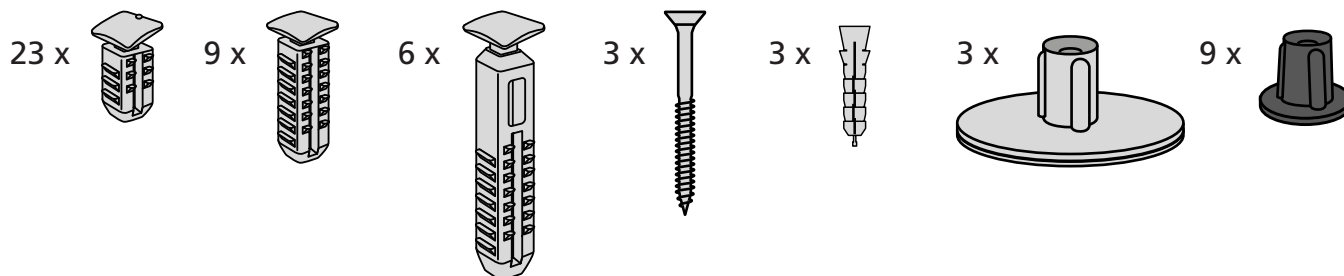

RAMP KIT 4S

Height: 10,8 - 16,3 cm

Width: 75 cm

Depth: 100 cm

Included

Danish Design Pat. Pend. and produced
in Denmark by Excellent Systems A/S

HEIGHT ADJUSTMENT

Remove Ramp Adjuster from toplayer: