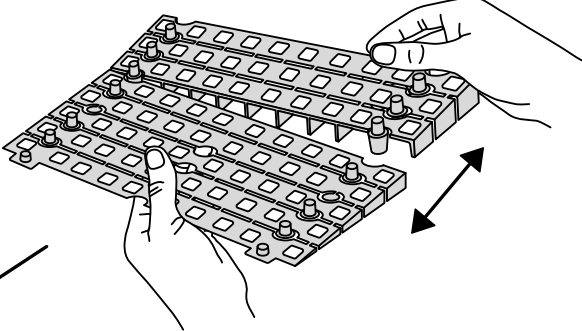

RAMP KIT 4S

Height: 10,8 - 16,3 cm

Width: 75 cm

Depth: 100 cm

Included

Danish Design Pat. Pend. and produced
in Denmark by Excellent Systems A/S

HEIGHT ADJUSTMENT

Remove Ramp Adjuster from toplayer:

Heights:

MOUNTING WITH LOCKS

Rubber hammer
Not included

FASTENING WITH MOUNTING PAD

Indoor:

Outdoor:

Wood

Concrete