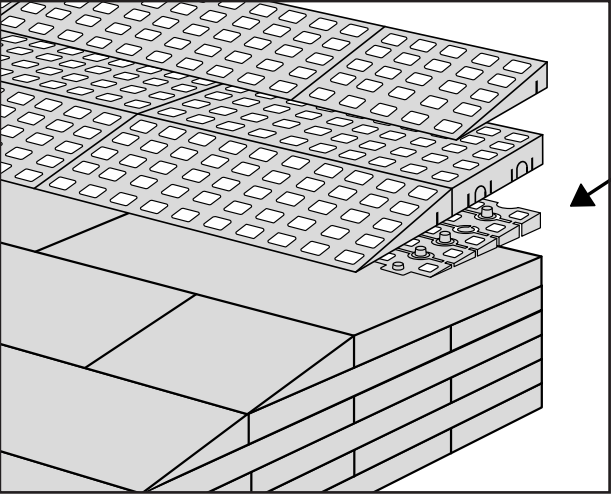

RAMP KIT 4S

Height: 10,8 - 16,3 cm

Width: 75 cm

Depth: 100 cm

Included

Danish Design Pat. Pend. and produced
in Denmark by Excellent Systems A/S

HEIGHT ADJUSTMENT

Remove Ramp Adjuster from toplayer:

Heights:

MOUNTING WITH LOCKS

Rubber hammer
Not included

FASTENING WITH MOUNTING PAD

Indoor:

Outdoor:

Wood

Concrete