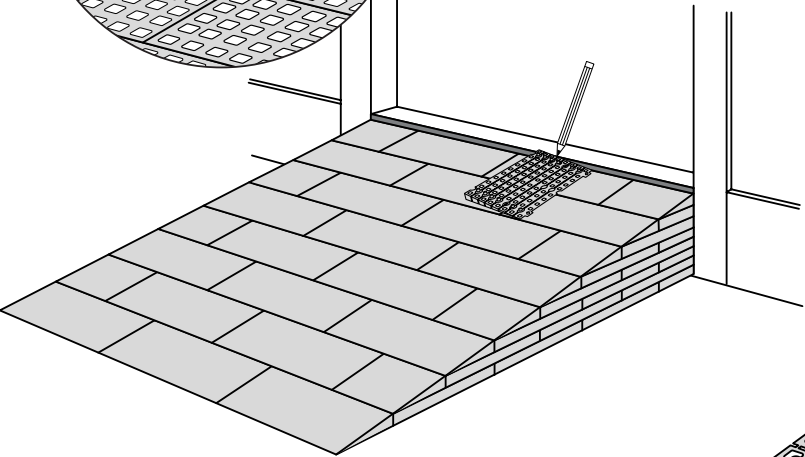

RAMP KIT 4S

Height: 10,8 - 16,3 cm

Width: 75 cm

Depth: 100 cm

Included

Danish Design Pat. Pend. and produced
in Denmark by Excellent Systems A/S

HEIGHT ADJUSTMENT

Remove Ramp Adjuster from toplayer:

Heights:

MOUNTING WITH LOCKS

Rubber hammer
Not included

FASTENING WITH MOUNTING PAD

Indoor:

Outdoor:

Wood

Concrete