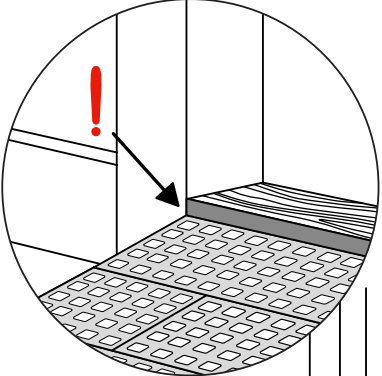

RAMP KIT 4S

Height: 10,8 - 16,3 cm

Width: 75 cm

Depth: 100 cm

Included

Danish Design Pat. Pend. and produced
in Denmark by Excellent Systems A/S

HEIGHT ADJUSTMENT

Remove Ramp Adjuster from toplayer:

Heights:

MOUNTING WITH LOCKS

Rubber hammer
Not included

FASTENING WITH MOUNTING PAD

Indoor:

Outdoor:

Wood

Concrete