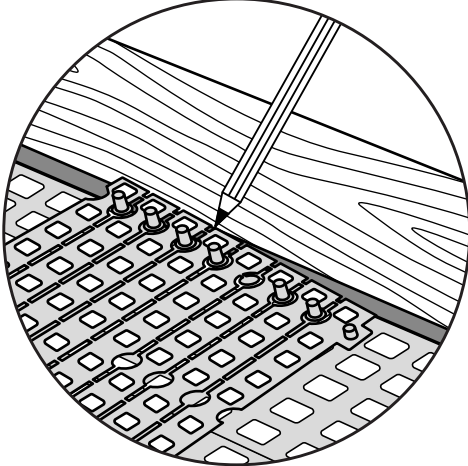

RAMP KIT 4S

Height: 10,8 - 16,3 cm

Width: 75 cm

Depth: 100 cm

Included

Danish Design Pat. Pend. and produced
in Denmark by Excellent Systems A/S

HEIGHT ADJUSTMENT

Remove Ramp Adjuster from toplayer:

Heights:

MOUNTING WITH LOCKS

Rubber hammer
Not included

FASTENING WITH MOUNTING PAD

Indoor:

Outdoor:

Wood

Concrete