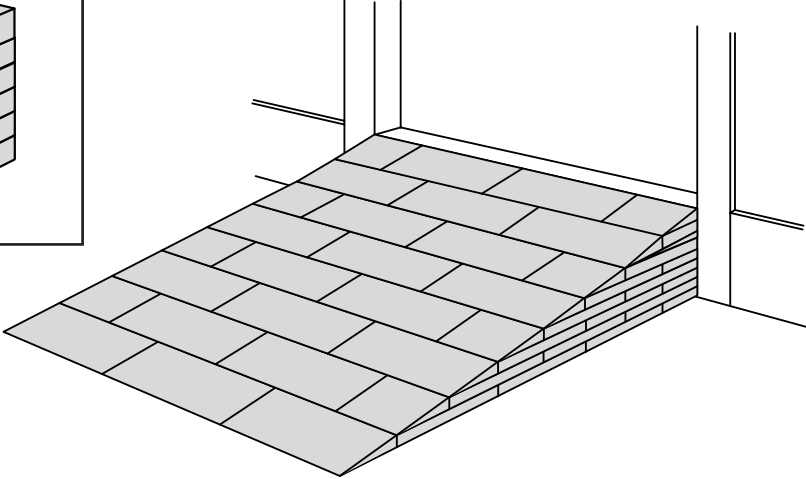

RAMP KIT 4S

Height: 10,8 - 16,3 cm

Width: 75 cm

Depth: 100 cm

Included

Danish Design Pat. Pend. and produced
in Denmark by Excellent Systems A/S

HEIGHT ADJUSTMENT

Remove Ramp Adjuster from toplayer:

Heights:

MOUNTING WITH LOCKS

Rubber hammer
Not included

FASTENING WITH MOUNTING PAD

Indoor:

Outdoor:

Wood

Concrete