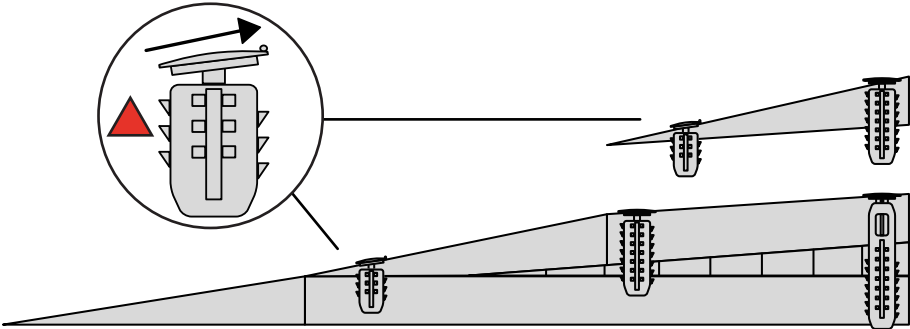

RAMP KIT 4S

Height: 10,8 - 16,3 cm

Width: 75 cm

Depth: 100 cm

Included

Danish Design Pat. Pend. and produced
in Denmark by Excellent Systems A/S

HEIGHT ADJUSTMENT

Remove Ramp Adjuster from toplayer:

Heights:

MOUNTING WITH LOCKS

Rubber hammer
Not included

FASTENING WITH MOUNTING PAD

Indoor:

Outdoor:

Wood

Concrete