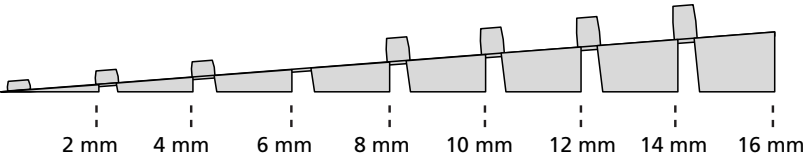

HEIGHT ADJUSTMENT

Remove Ramp Adjuster from toplayer:

Heights: