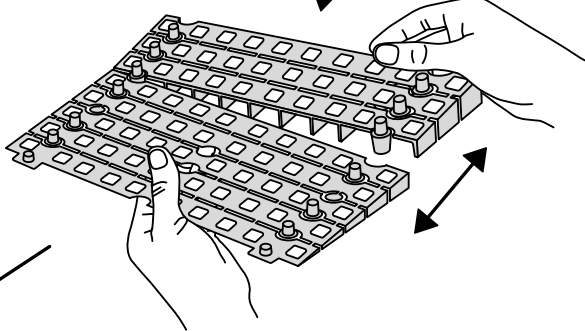

RAMP KIT 4N

Height: 10,8 - 16,3 cm

Width: 75 cm

Depth: 100 cm

Included

Danish Design Pat. Pend. and produced
in Denmark by Excellent Systems A/S

HEIGHT ADJUSTMENT

Remove Ramp Adjuster from toplayer:

Heights:

MOUNTING WITH LOCKS

FASTENING WITH MOUNTING PAD

Indoor:

Outdoor:

FASTENING WITH STOPPERS