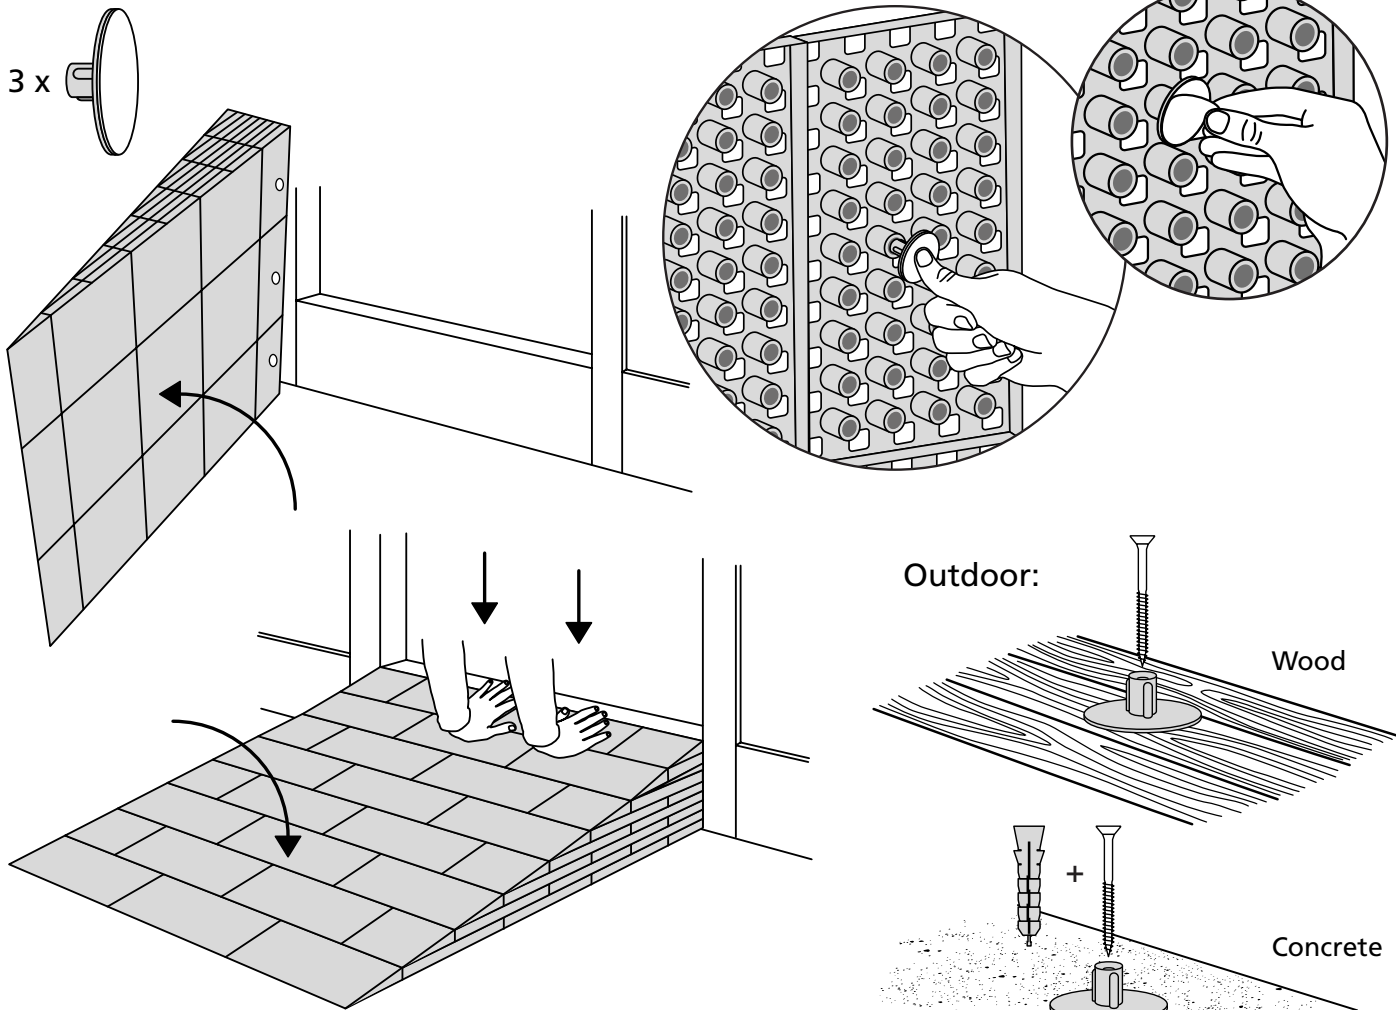

RAMP KIT 4N

Height: 10,8 - 16,3 cm

Width: 75 cm

Depth: 100 cm

Included

Danish Design Pat. Pend. and produced
in Denmark by Excellent Systems A/S

HEIGHT ADJUSTMENT

Remove Ramp Adjuster from toplayer:

Heights:

MOUNTING WITH LOCKS

FASTENING WITH MOUNTING PAD

Indoor:

Outdoor:

FASTENING WITH STOPPERS