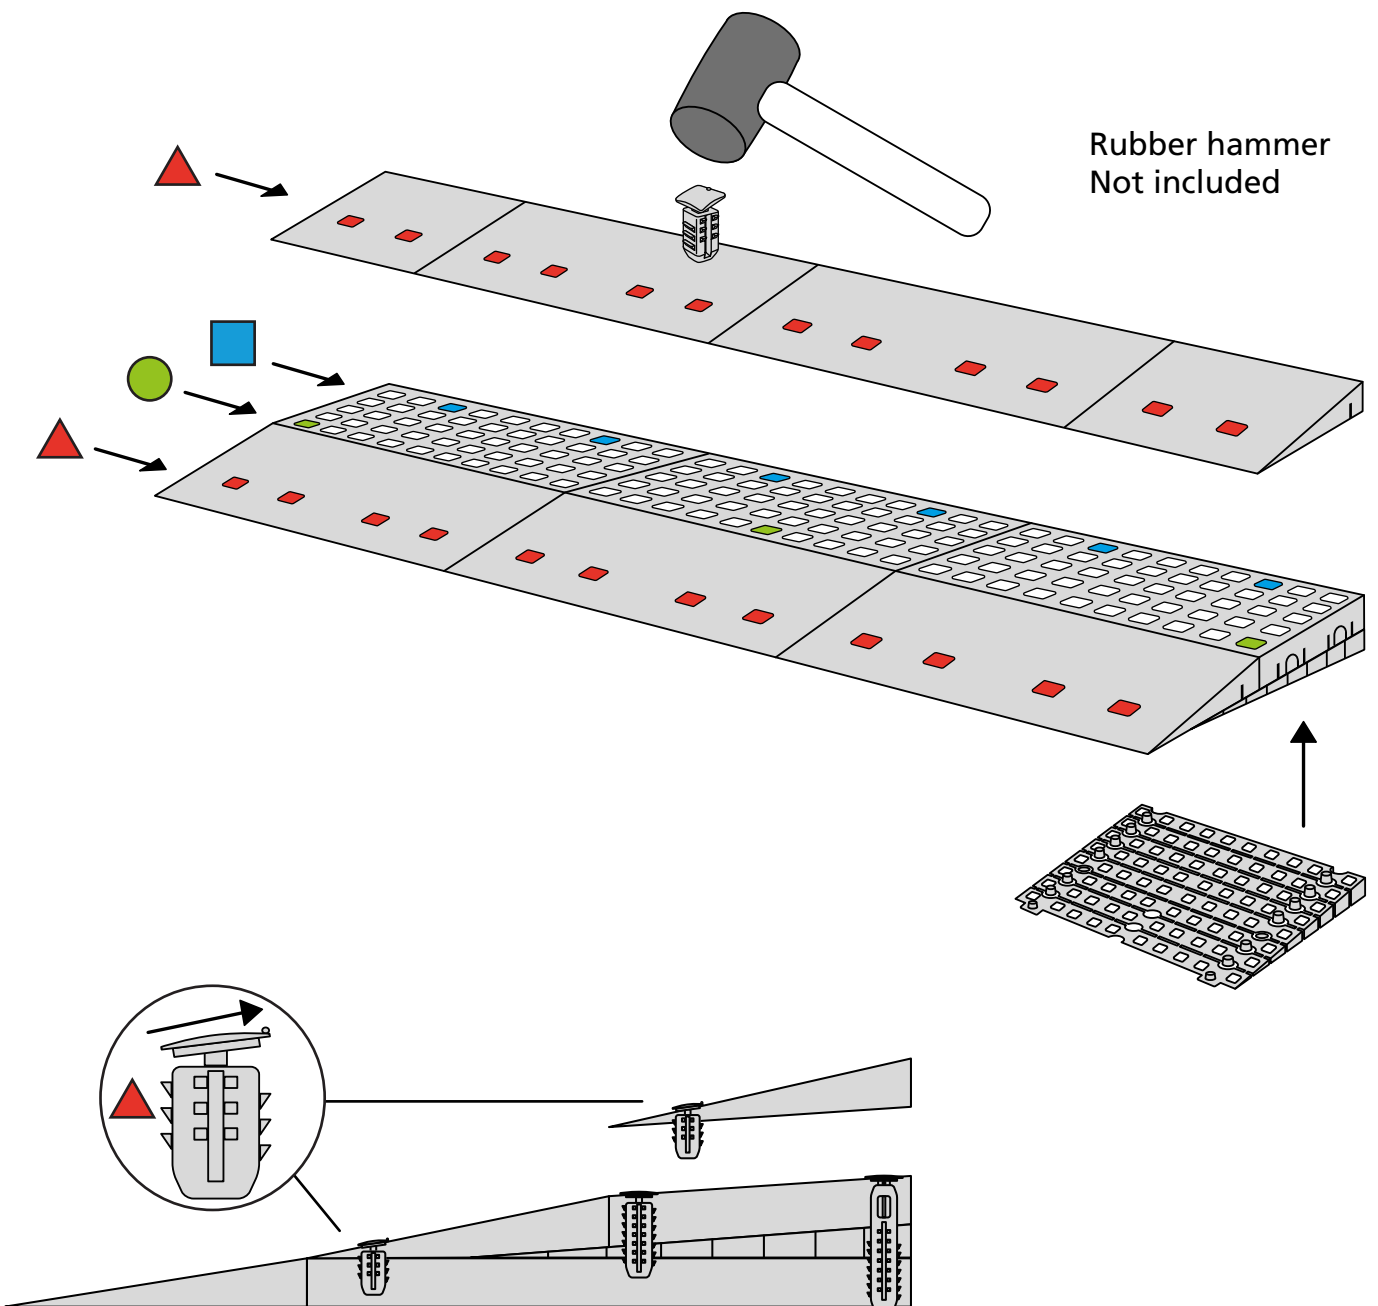

RAMP KIT 4N

Height: 10,8 - 16,3 cm

Width: 75 cm

Depth: 100 cm

Included

Danish Design Pat. Pend. and produced
in Denmark by Excellent Systems A/S

HEIGHT ADJUSTMENT

Remove Ramp Adjuster from toplayer:

Heights:

MOUNTING WITH LOCKS

FASTENING WITH MOUNTING PAD

Indoor:

Outdoor:

FASTENING WITH STOPPERS