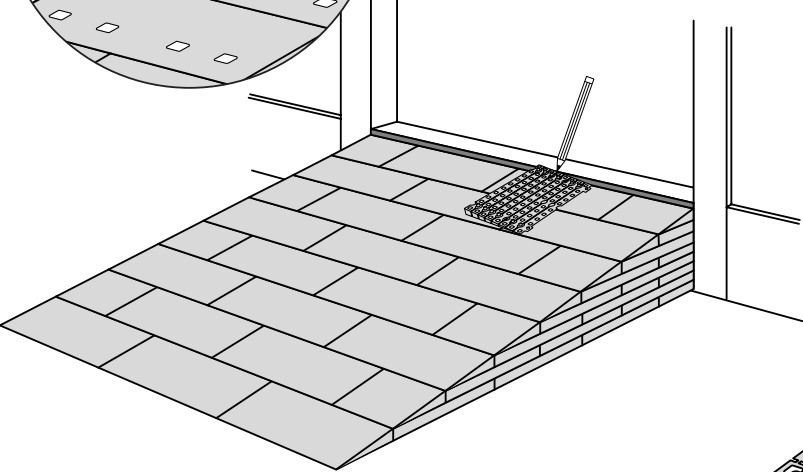

RAMP KIT 4N

Height: 10,8 - 16,3 cm

Width: 75 cm

Depth: 100 cm

Included

Danish Design Pat. Pend. and produced
in Denmark by Excellent Systems A/S

HEIGHT ADJUSTMENT

Remove Ramp Adjuster from toplayer:

Heights:

MOUNTING WITH LOCKS

FASTENING WITH MOUNTING PAD

Indoor:

Outdoor:

FASTENING WITH STOPPERS