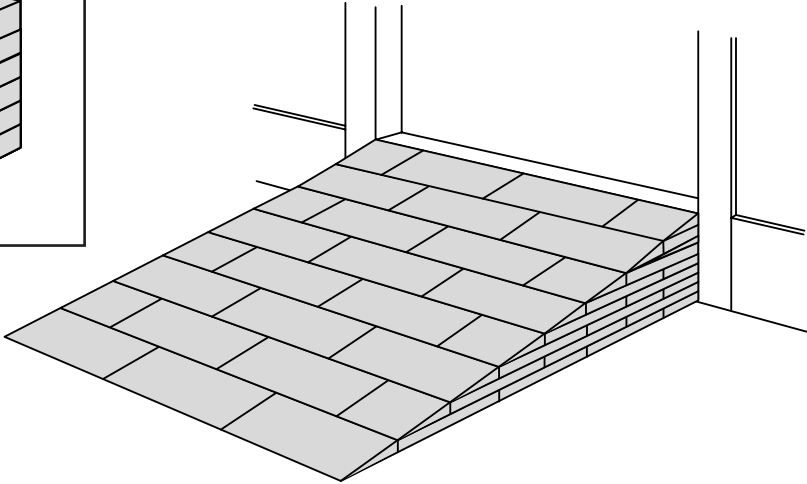

RAMP KIT 4N

Height: 10,8 - 16,3 cm

Width: 75 cm

Depth: 100 cm

Included

Danish Design Pat. Pend. and produced
in Denmark by Excellent Systems A/S

HEIGHT ADJUSTMENT

Remove Ramp Adjuster from toplayer:

Heights:

MOUNTING WITH LOCKS

FASTENING WITH MOUNTING PAD

Indoor:

Outdoor:

FASTENING WITH STOPPERS