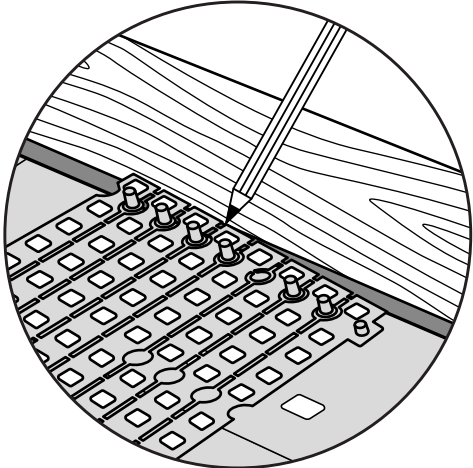

HEIGHT ADJUSTMENT

Remove Ramp Adjuster from toplayer:

Heights: