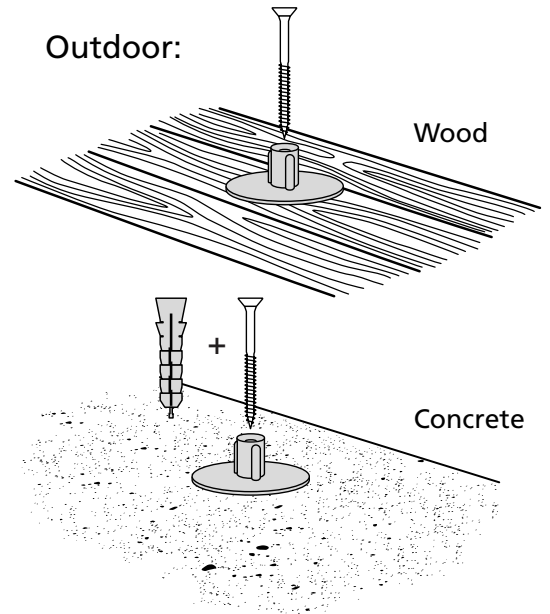

RAMP KIT 4N

Height: 10,8 - 16,3 cm

Width: 75 cm

Depth: 100 cm

Included

Danish Design Pat. Pend. and produced
in Denmark by Excellent Systems A/S

HEIGHT ADJUSTMENT

Remove Ramp Adjuster from toplayer:

Heights:

MOUNTING WITH LOCKS

FASTENING WITH MOUNTING PAD

Indoor:

Outdoor:

FASTENING WITH STOPPERS