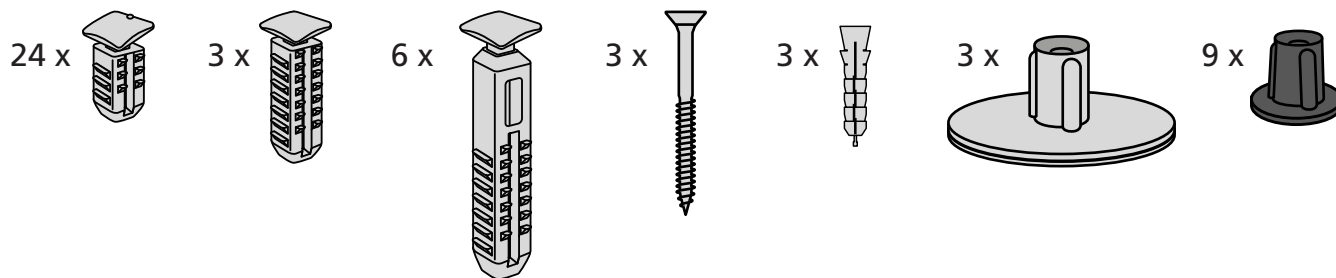

RAMP KIT 4N

Height: 10,8 - 16,3 cm

Width: 75 cm

Depth: 100 cm

Included

Danish Design Pat. Pend. and produced
in Denmark by Excellent Systems A/S

HEIGHT ADJUSTMENT

Remove Ramp Adjuster from toplayer: