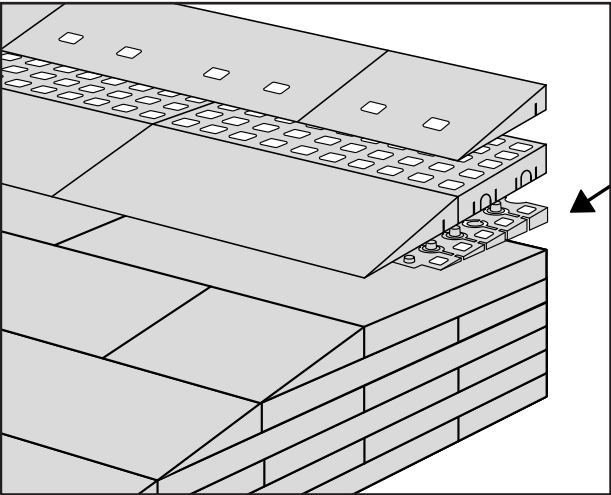

HEIGHT ADJUSTMENT

Remove Ramp Adjuster from toplayer:

Heights: