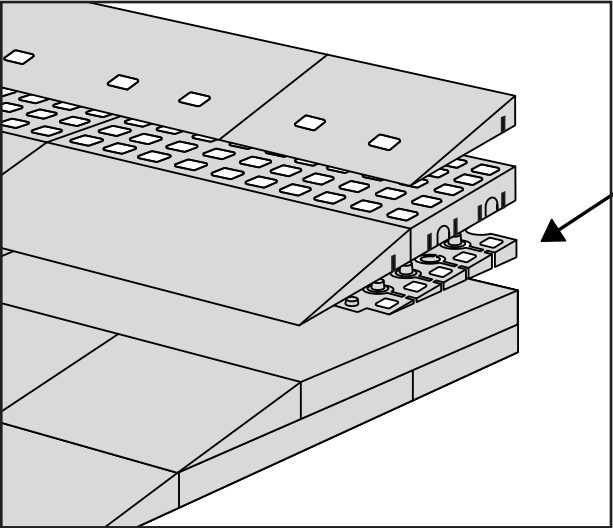

RAMP KIT 102N

Height: 3,6 - 9,1 cm

Width: 100 cm

Depth: 50 cm

Included

Danish Design Pat. Pend. and produced
in Denmark by Excellent Systems A/S

HEIGHT ADJUSTMENT

Remove Ramp Adjuster from toplayer:

Heights:

MOUNTING WITH LOCKS

FASTENING WITH MOUNTING PADS

Indoor:

Outdoor:

Wood

Concrete

FASTENING WITH STOPPERS