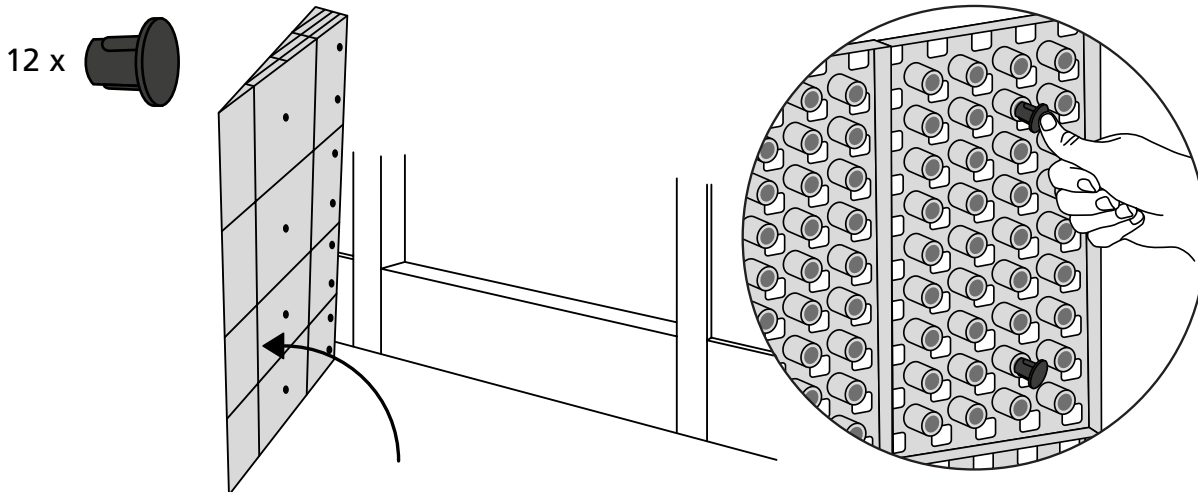

RAMP KIT 102N

Height: 3,6 - 9,1 cm

Width: 100 cm

Depth: 50 cm

Included

Danish Design Pat. Pend. and produced
in Denmark by Excellent Systems A/S

HEIGHT ADJUSTMENT

Remove Ramp Adjuster from toplayer:

Heights:

MOUNTING WITH LOCKS

FASTENING WITH MOUNTING PADS

Indoor:

Outdoor:

Wood

Concrete

FASTENING WITH STOPPERS