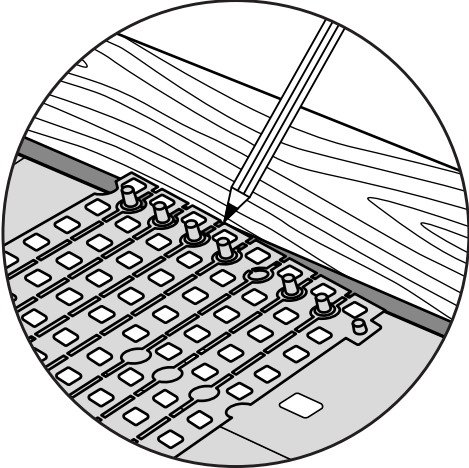

RAMP KIT 102N

Height: 3,6 - 9,1 cm

Width: 100 cm

Depth: 50 cm

Included

Danish Design Pat. Pend. and produced
in Denmark by Excellent Systems A/S

HEIGHT ADJUSTMENT

Remove Ramp Adjuster from toplayer:

Heights:

MOUNTING WITH LOCKS

FASTENING WITH MOUNTING PADS

Indoor:

Outdoor:

Wood

Concrete

FASTENING WITH STOPPERS