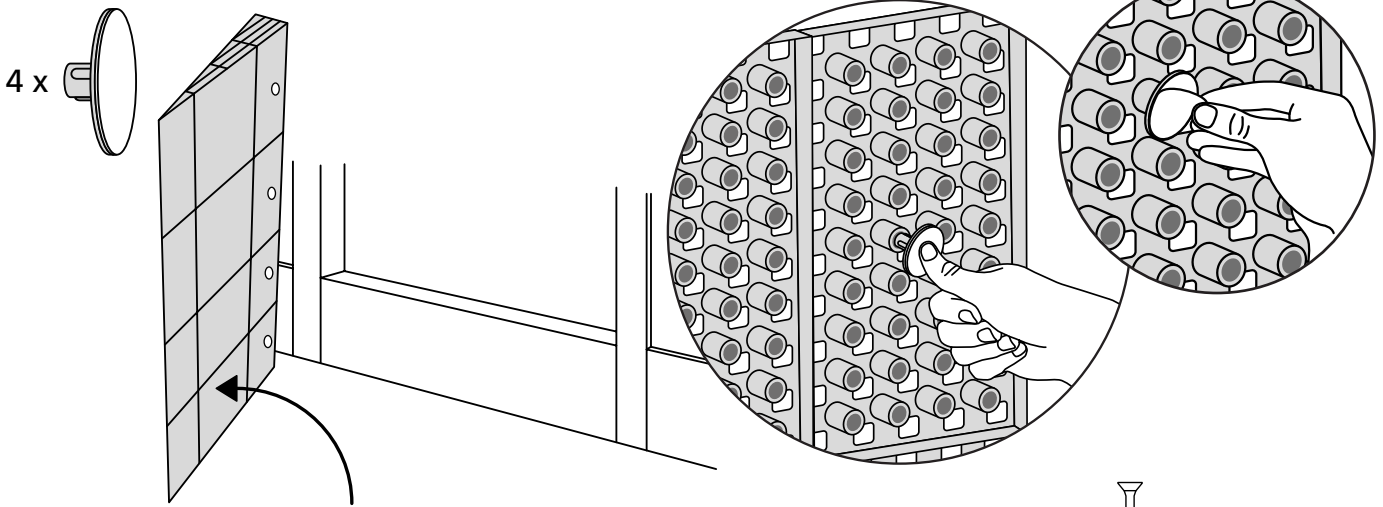

RAMP KIT 102N

Height: 3,6 - 9,1 cm

Width: 100 cm

Depth: 50 cm

Included

Danish Design Pat. Pend. and produced
in Denmark by Excellent Systems A/S

HEIGHT ADJUSTMENT

Remove Ramp Adjuster from toplayer:

Heights:

MOUNTING WITH LOCKS

FASTENING WITH MOUNTING PADS

Indoor:

Outdoor:

Wood

Concrete

FASTENING WITH STOPPERS