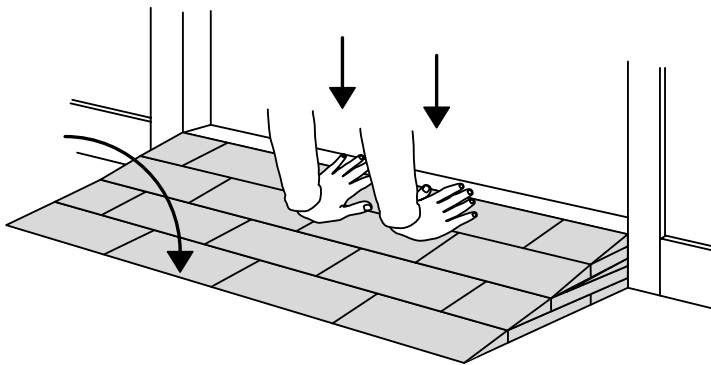

RAMP KIT 102N

Height: 3,6 - 9,1 cm

Width: 100 cm

Depth: 50 cm

Included

Danish Design Pat. Pend. and produced
in Denmark by Excellent Systems A/S

HEIGHT ADJUSTMENT

Remove Ramp Adjuster from toplayer:

Heights:

MOUNTING WITH LOCKS

FASTENING WITH MOUNTING PADS

Indoor:

Outdoor:

Wood

Concrete

FASTENING WITH STOPPERS