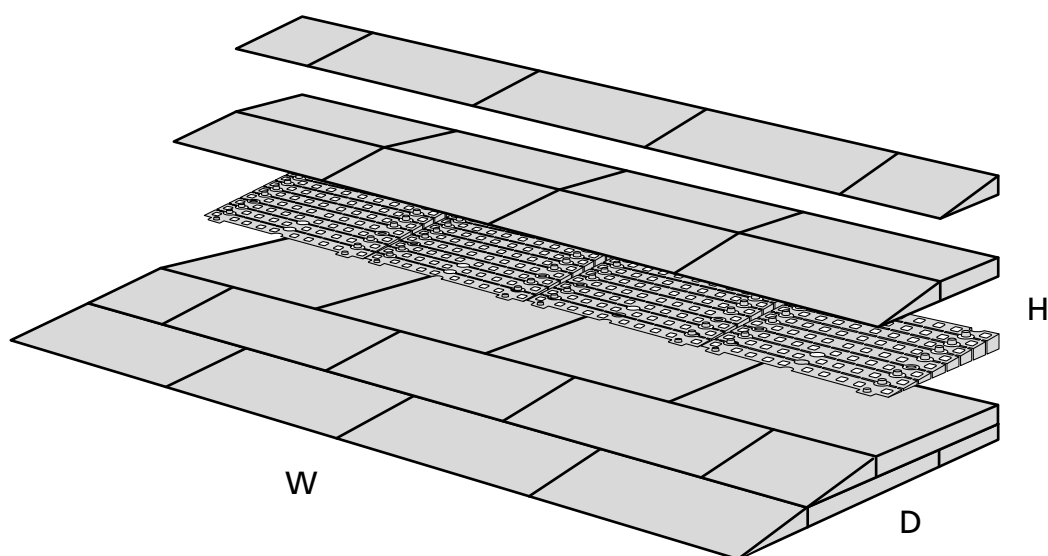

RAMP KIT 102N

Height: 3,6 - 9,1 cm

Width: 100 cm

Depth: 50 cm

Included

Danish Design Pat. Pend. and produced
in Denmark by Excellent Systems A/S

HEIGHT ADJUSTMENT

Remove Ramp Adjuster from toplayer:

Heights:

MOUNTING WITH LOCKS

FASTENING WITH MOUNTING PADS

Indoor:

Outdoor:

Wood

Concrete

FASTENING WITH STOPPERS