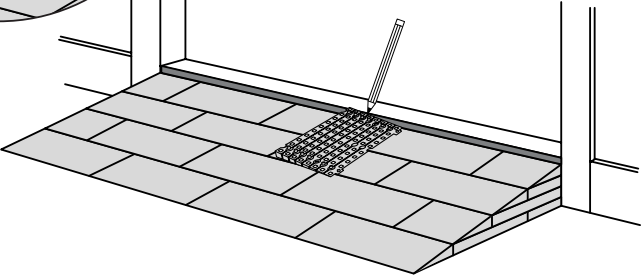

RAMP KIT 102N

Height: 3,6 - 9,1 cm

Width: 100 cm

Depth: 50 cm

Included

Danish Design Pat. Pend. and produced
in Denmark by Excellent Systems A/S

HEIGHT ADJUSTMENT

Remove Ramp Adjuster from toplayer:

Heights:

MOUNTING WITH LOCKS

FASTENING WITH MOUNTING PADS

Indoor:

Outdoor:

Wood

Concrete

FASTENING WITH STOPPERS