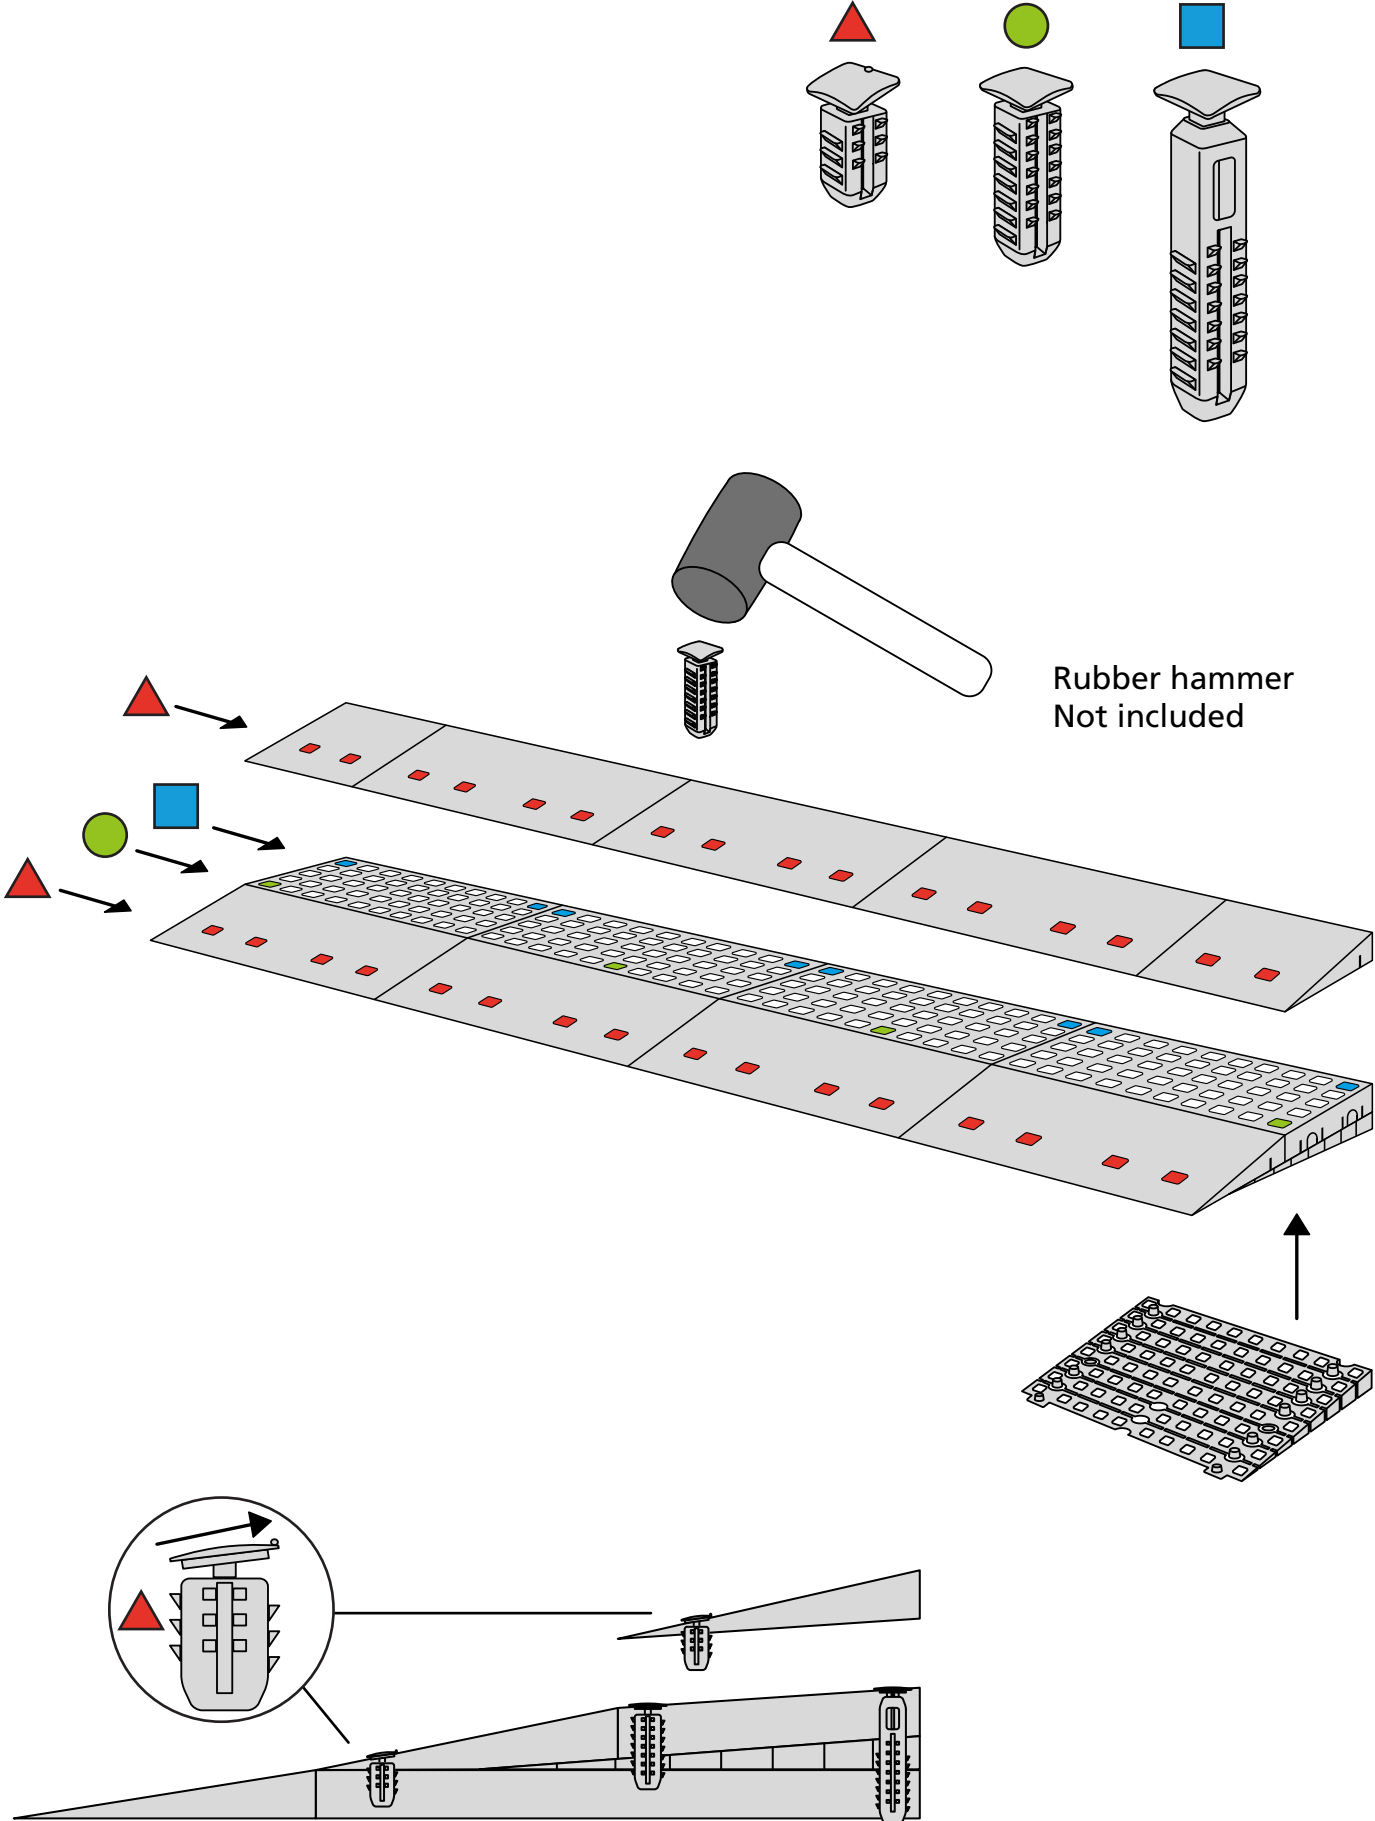

RAMP KIT 102N

Height: 3,6 - 9,1 cm

Width: 100 cm

Depth: 50 cm

Included

Danish Design Pat. Pend. and produced
in Denmark by Excellent Systems A/S

HEIGHT ADJUSTMENT

Remove Ramp Adjuster from toplayer:

Heights:

MOUNTING WITH LOCKS

FASTENING WITH MOUNTING PADS

Indoor:

Outdoor:

Wood

Concrete

FASTENING WITH STOPPERS

12 x