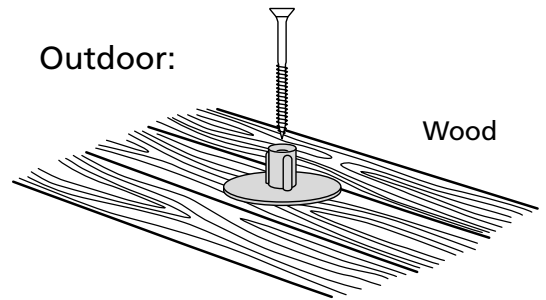

RAMP KIT 102N

Height: 3,6 - 9,1 cm

Width: 100 cm

Depth: 50 cm

Included

Danish Design Pat. Pend. and produced
in Denmark by Excellent Systems A/S

HEIGHT ADJUSTMENT

Remove Ramp Adjuster from toplayer:

Heights:

MOUNTING WITH LOCKS

FASTENING WITH MOUNTING PADS

Indoor:

Outdoor:

Wood

Concrete

FASTENING WITH STOPPERS