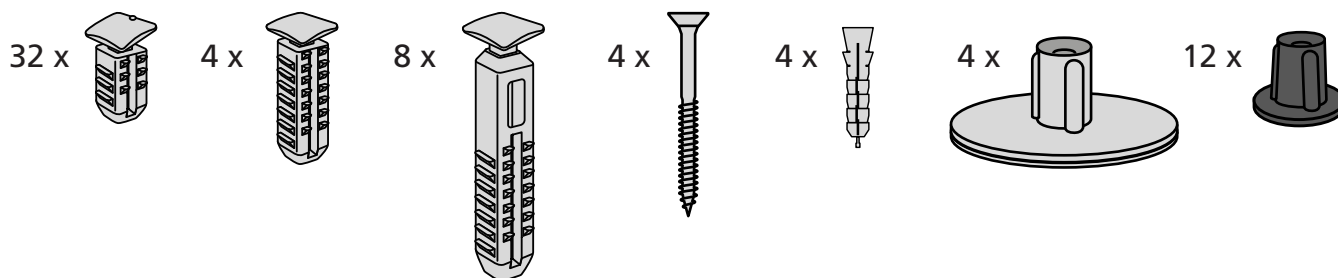

RAMP KIT 102N

Height: 3,6 - 9,1 cm

Width: 100 cm

Depth: 50 cm

Included

Danish Design Pat. Pend. and produced
in Denmark by Excellent Systems A/S

HEIGHT ADJUSTMENT

Remove Ramp Adjuster from toplayer: