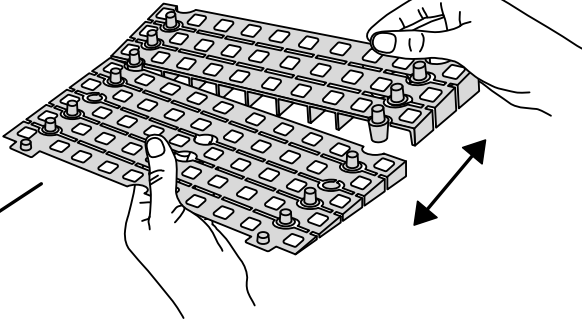

RAMP KIT 102N

Height: 3,6 - 9,1 cm

Width: 100 cm

Depth: 50 cm

Included

Danish Design Pat. Pend. and produced
in Denmark by Excellent Systems A/S

HEIGHT ADJUSTMENT

Remove Ramp Adjuster from toplayer:

Heights:

MOUNTING WITH LOCKS

FASTENING WITH MOUNTING PADS

Indoor:

Outdoor:

Wood

Concrete

FASTENING WITH STOPPERS