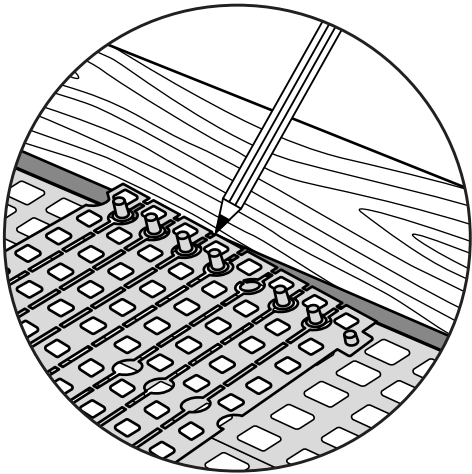

HEIGHT ADJUSTMENT

Remove Ramp Adjuster from toplayer:

Heights: