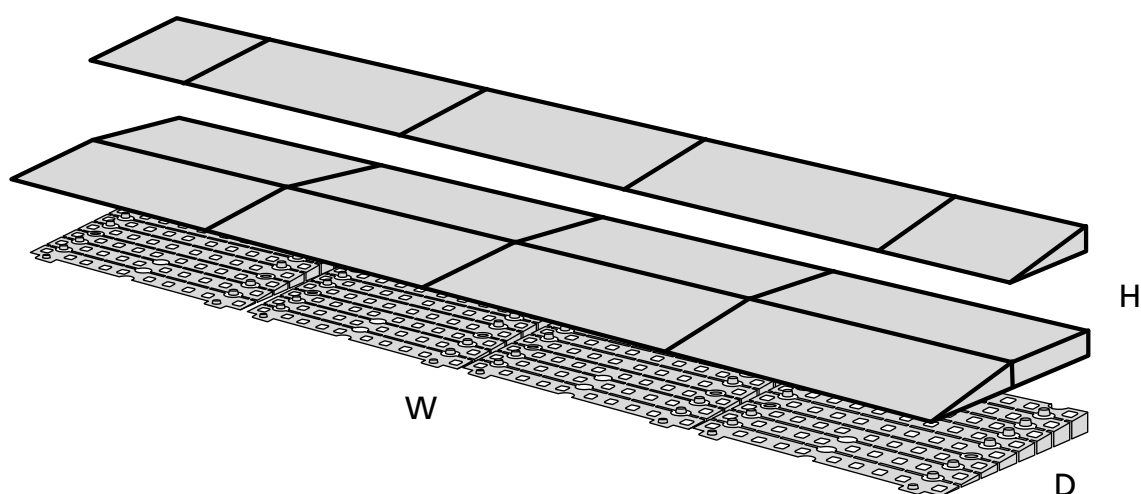

RAMP KIT 101

Height: 1,8 - 5,5 cm

Width: 100 cm

Depth: 25 cm

Included

Danish Design Pat. Pend. and produced
in Denmark by Excellent Systems A/S

HEIGHT ADJUSTMENT

Remove Ramp Adjuster from toplayer: