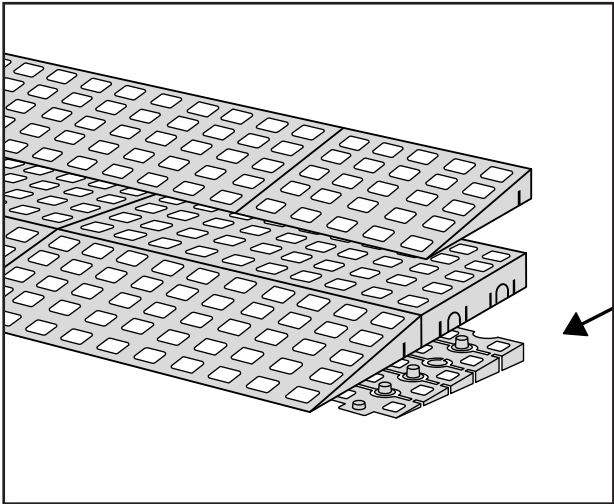

HEIGHT ADJUSTMENT

Remove Ramp Adjuster from toplayer:

Heights: