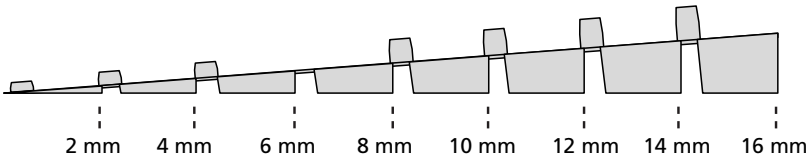

HEIGHT ADJUSTMENT

Remove Ramp Adjuster from toplayer:

Heights: