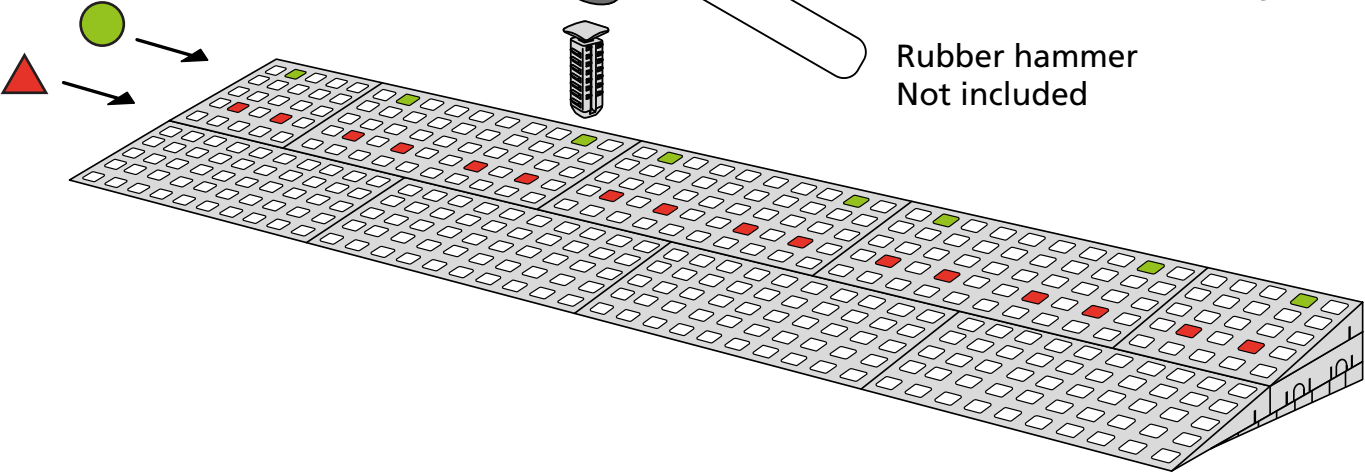

RAMP KIT 101

Height: 1,8 - 5,5 cm

Width: 100 cm

Depth: 25 cm

Included

Danish Design Pat. Pend. and produced
in Denmark by Excellent Systems A/S

HEIGHT ADJUSTMENT

Remove Ramp Adjuster from toplayer:

Heights:

MOUNTING WITH LOCKS

Rubber hammer
Not included

FASTENING WITH MOUNTING PADS

4 x

FASTENING WITH MOUNTING PADS OUTDOOR

FASTENING WITH STOPPERS