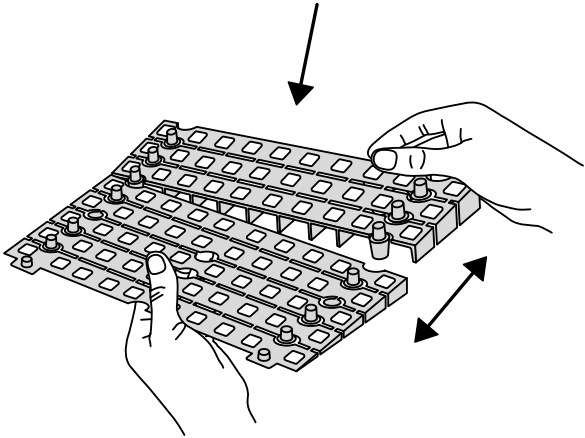

RAMP KIT 101

Height: 1,8 - 5,5 cm

Width: 100 cm

Depth: 25 cm

Included

Danish Design Pat. Pend. and produced
in Denmark by Excellent Systems A/S

HEIGHT ADJUSTMENT

Remove Ramp Adjuster from toplayer:

Heights:

MOUNTING WITH LOCKS

Rubber hammer
Not included

FASTENING WITH MOUNTING PADS

4 x

FASTENING WITH MOUNTING PADS OUTDOOR

FASTENING WITH STOPPERS