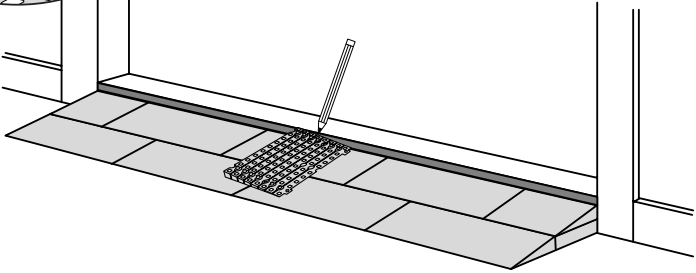

HEIGHT ADJUSTMENT

Remove Ramp Adjuster from toplayer:

Heights: