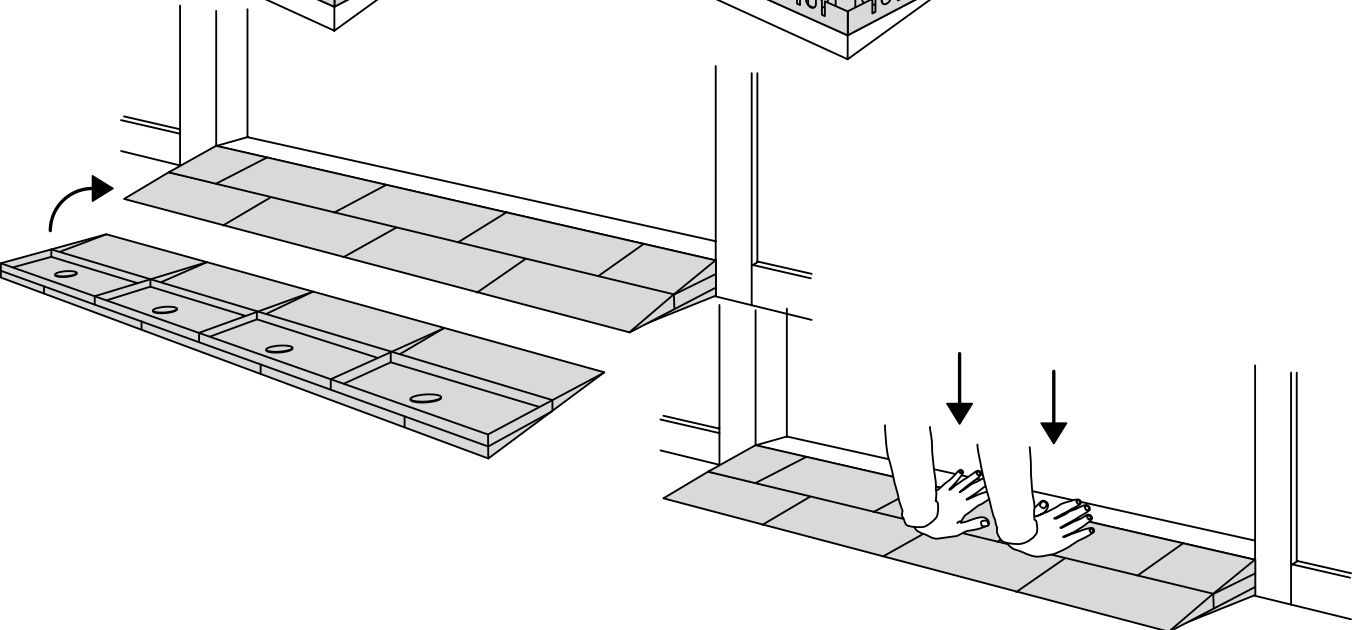

RAMP KIT 101

Height: 1,8 - 5,5 cm

Width: 100 cm

Depth: 25 cm

Included

Danish Design Pat. Pend. and produced
in Denmark by Excellent Systems A/S

HEIGHT ADJUSTMENT

Remove Ramp Adjuster from toplayer:

Heights:

MOUNTING WITH LOCKS

Rubber hammer
Not included

FASTENING WITH MOUNTING PADS

4 x

FASTENING WITH MOUNTING PADS OUTDOOR

FASTENING WITH STOPPERS