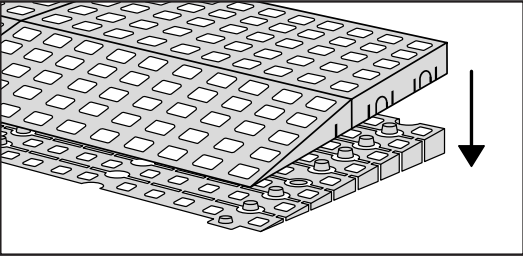

HEIGHT ADJUSTMENT

Remove Ramp Adjuster from toplayer:

Heights: