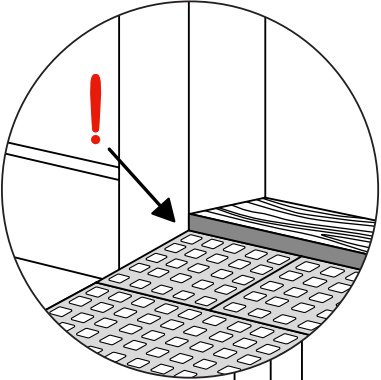

HEIGHT ADJUSTMENT

Remove Ramp Adjuster from toplayer:

Heights: