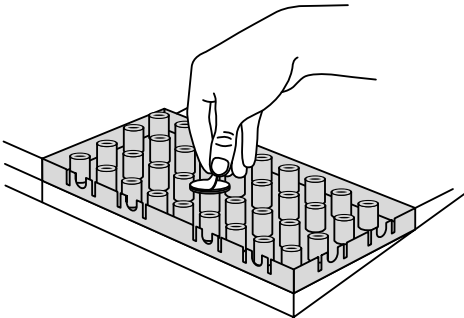

RAMP KIT 101

Height: 1,8 - 5,5 cm

Width: 100 cm

Depth: 25 cm

Included

Danish Design Pat. Pend. and produced
in Denmark by Excellent Systems A/S

HEIGHT ADJUSTMENT

Remove Ramp Adjuster from toplayer:

Heights:

MOUNTING WITH LOCKS

Rubber hammer
Not included

FASTENING WITH MOUNTING PADS

4 x

FASTENING WITH MOUNTING PADS OUTDOOR

FASTENING WITH STOPPERS