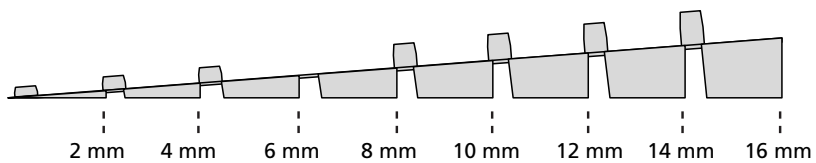

RAMP KIT 105S

Height: 14,4 - 19,9 cm

Width: 100 cm

Depth: 125 cm

Included

HEIGHT ADJUSTMENT

Remove Ramp Adjuster from toplayer:

Heights: