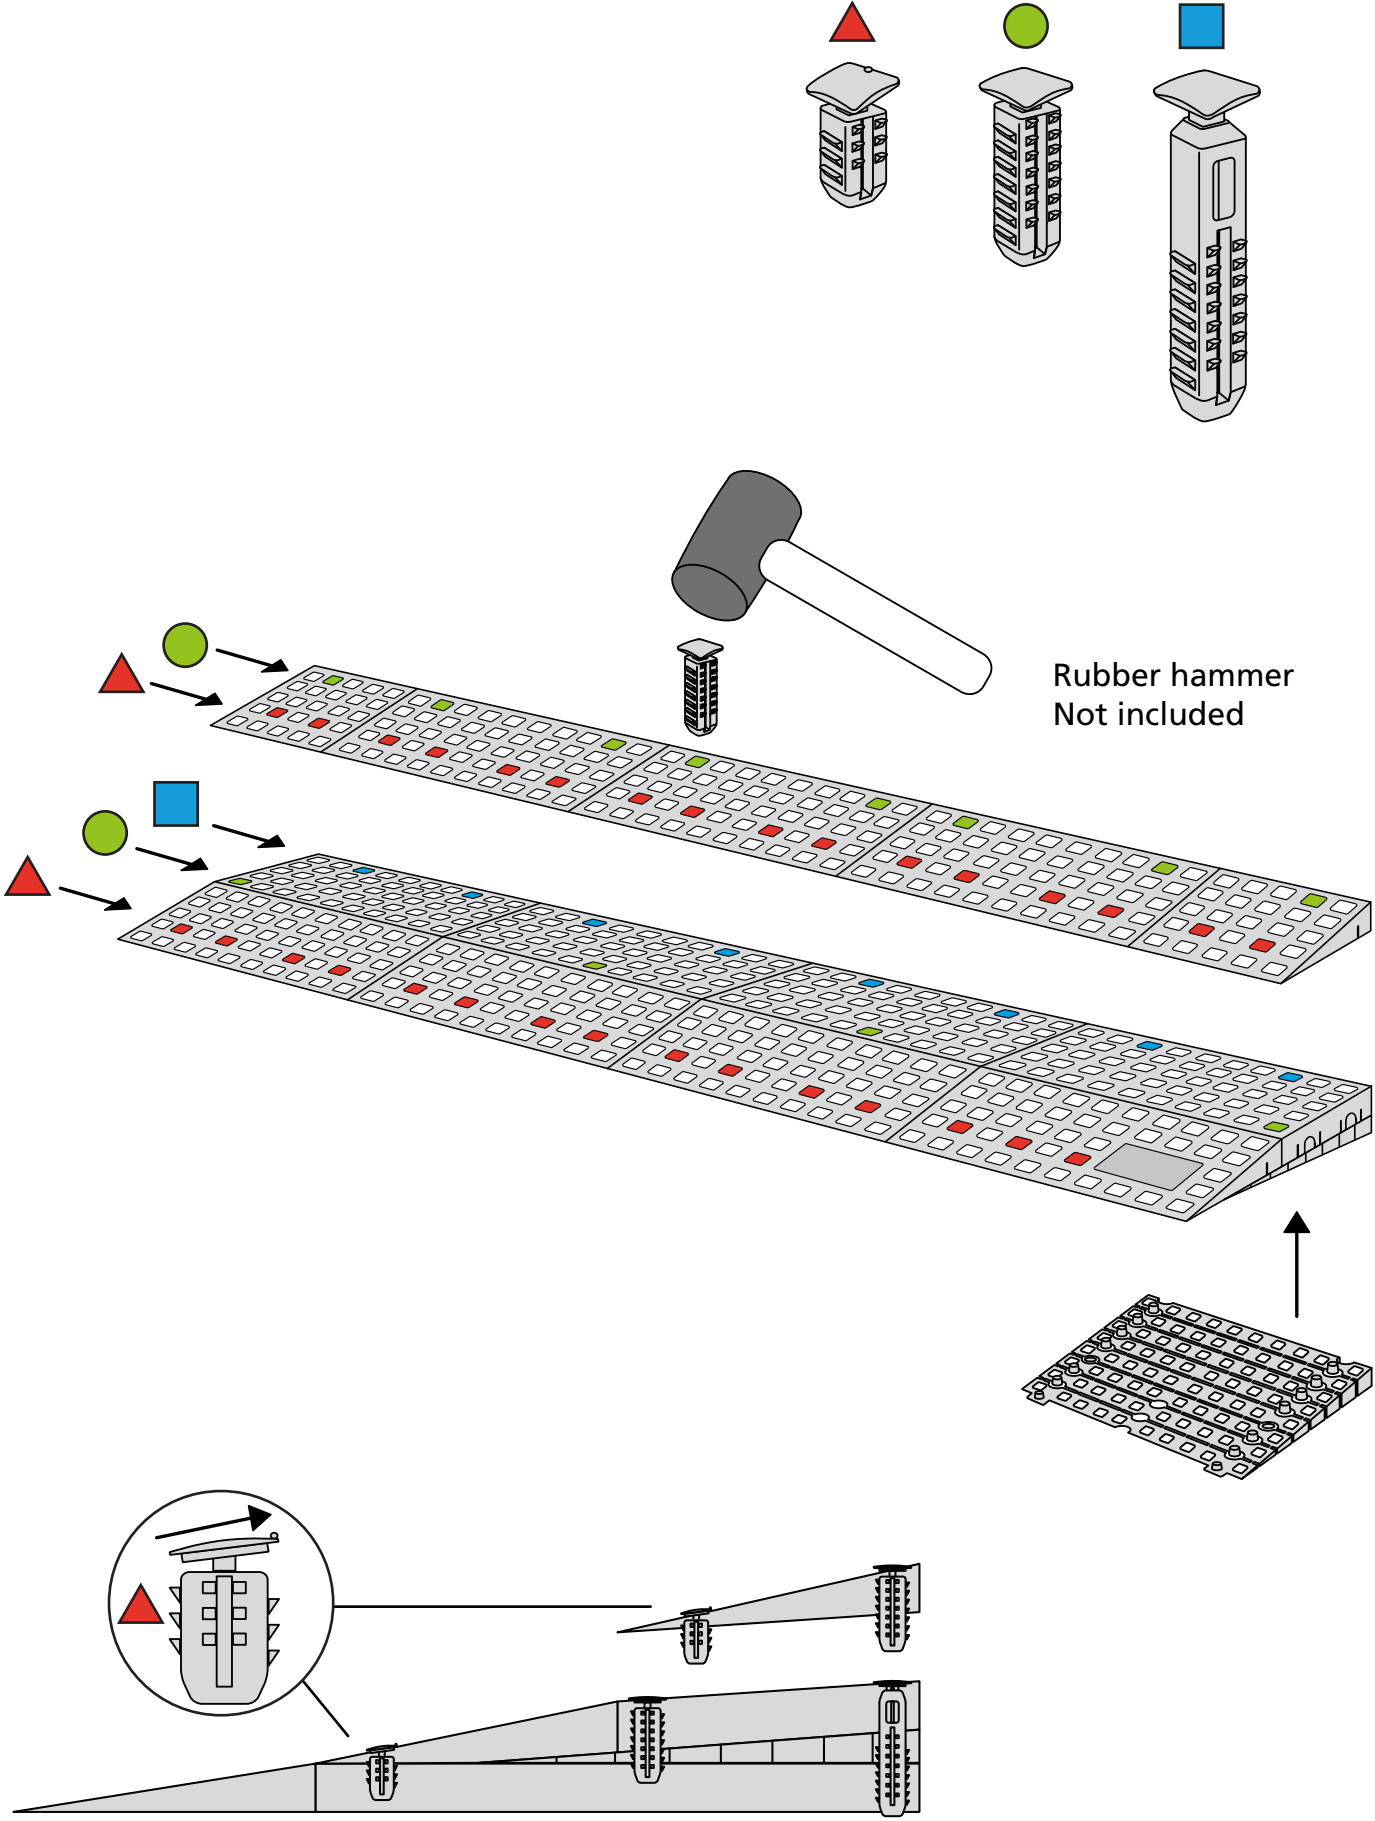

RAMP KIT 105S

Height: 14,4 - 19,9 cm

Width: 100 cm

Depth: 125 cm

Included

HEIGHT ADJUSTMENT

Remove Ramp Adjuster from toplayer:

Heights:

MOUNTING WITH LOCKS

FASTENING WITH MOUNTING PADS

Indoor:

FASTENING WITH STOPPERS