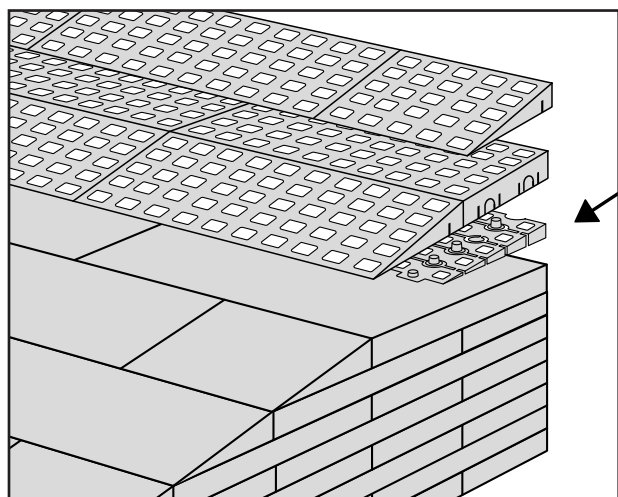

RAMP KIT 105S

Height: 14,4 - 19,9 cm

Width: 100 cm

Depth: 125 cm

Included

HEIGHT ADJUSTMENT

Remove Ramp Adjuster from toplayer:

Heights: