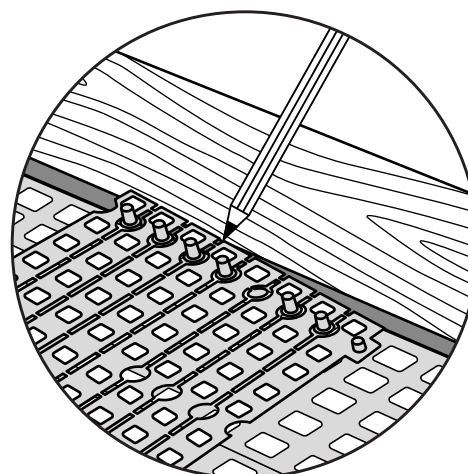

RAMP KIT 105S

Height: 14,4 - 19,9 cm

Width: 100 cm

Depth: 125 cm

Included

HEIGHT ADJUSTMENT

Remove Ramp Adjuster from toplayer:

Heights: