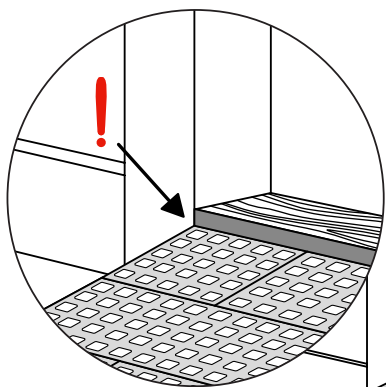

RAMP KIT 105S

Height: 14,4 - 19,9 cm

Width: 100 cm

Depth: 125 cm

Included

HEIGHT ADJUSTMENT

Remove Ramp Adjuster from toplayer:

Heights: