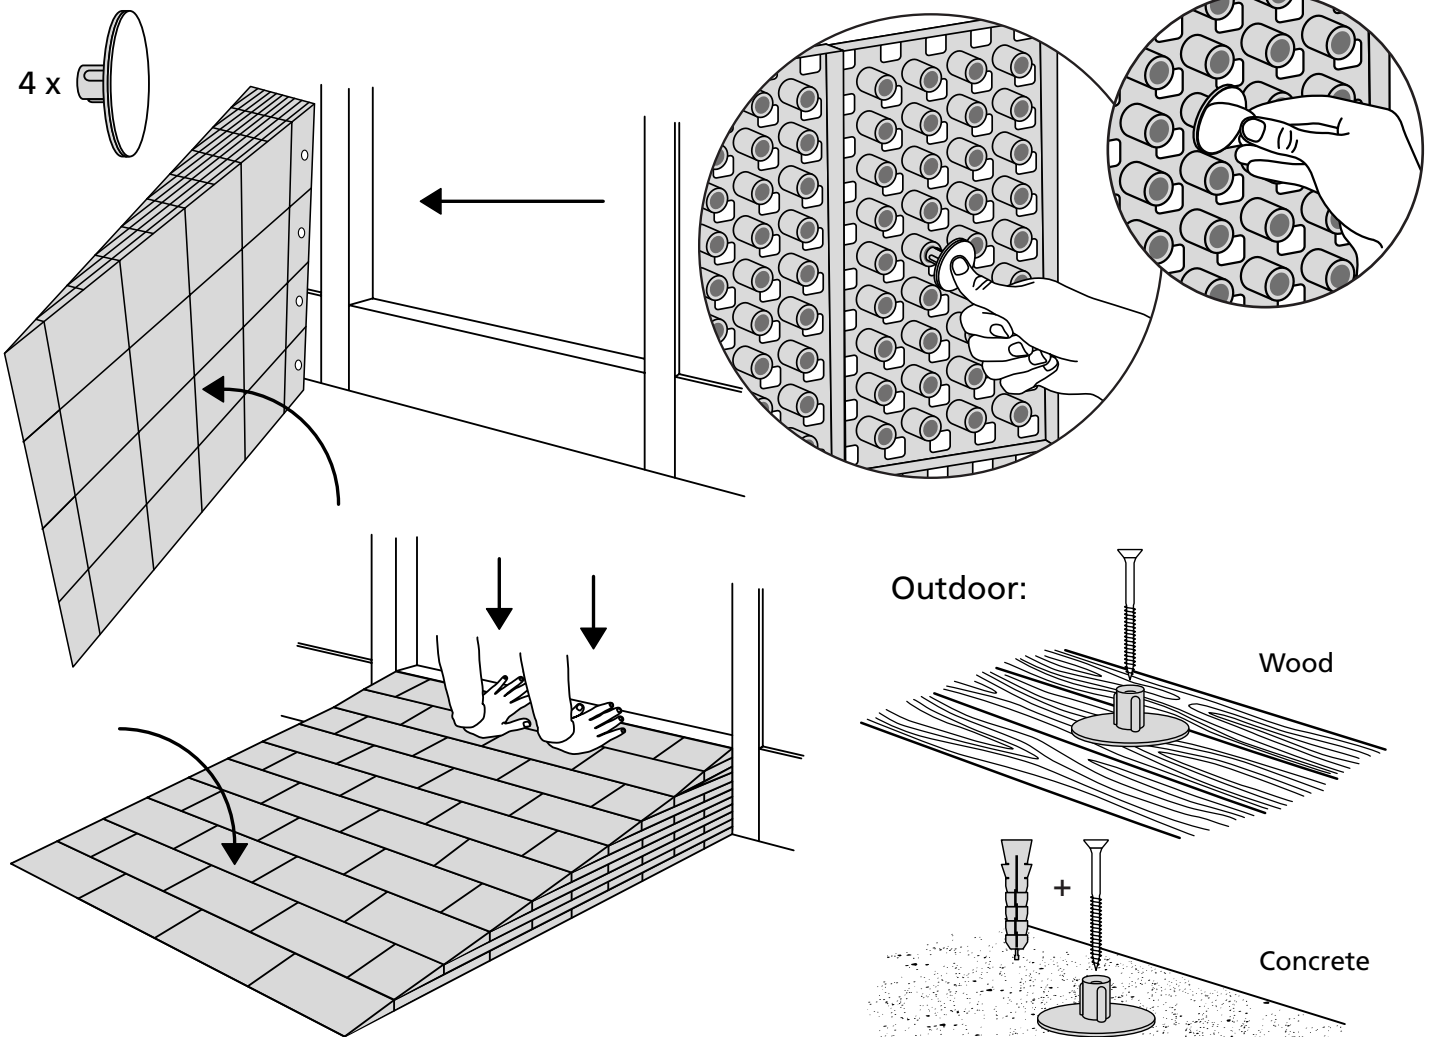

RAMP KIT 105S

Height: 14,4 - 19,9 cm

Width: 100 cm

Depth: 125 cm

Included

HEIGHT ADJUSTMENT

Remove Ramp Adjuster from toplayer:

Heights:

MOUNTING WITH LOCKS

FASTENING WITH MOUNTING PADS

Indoor:

FASTENING WITH STOPPERS