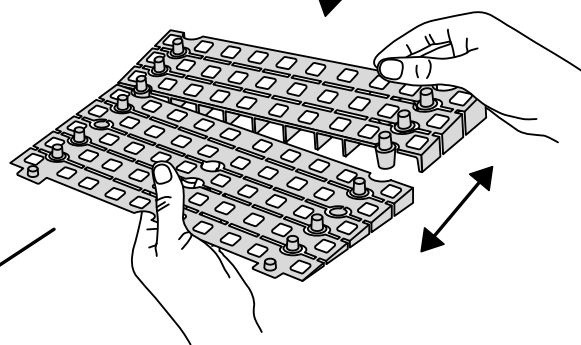

RAMP KIT 105S

Height: 14,4 - 19,9 cm

Width: 100 cm

Depth: 125 cm

Included

HEIGHT ADJUSTMENT

Remove Ramp Adjuster from toplayer:

Heights:

MOUNTING WITH LOCKS

FASTENING WITH MOUNTING PADS

Indoor:

FASTENING WITH STOPPERS