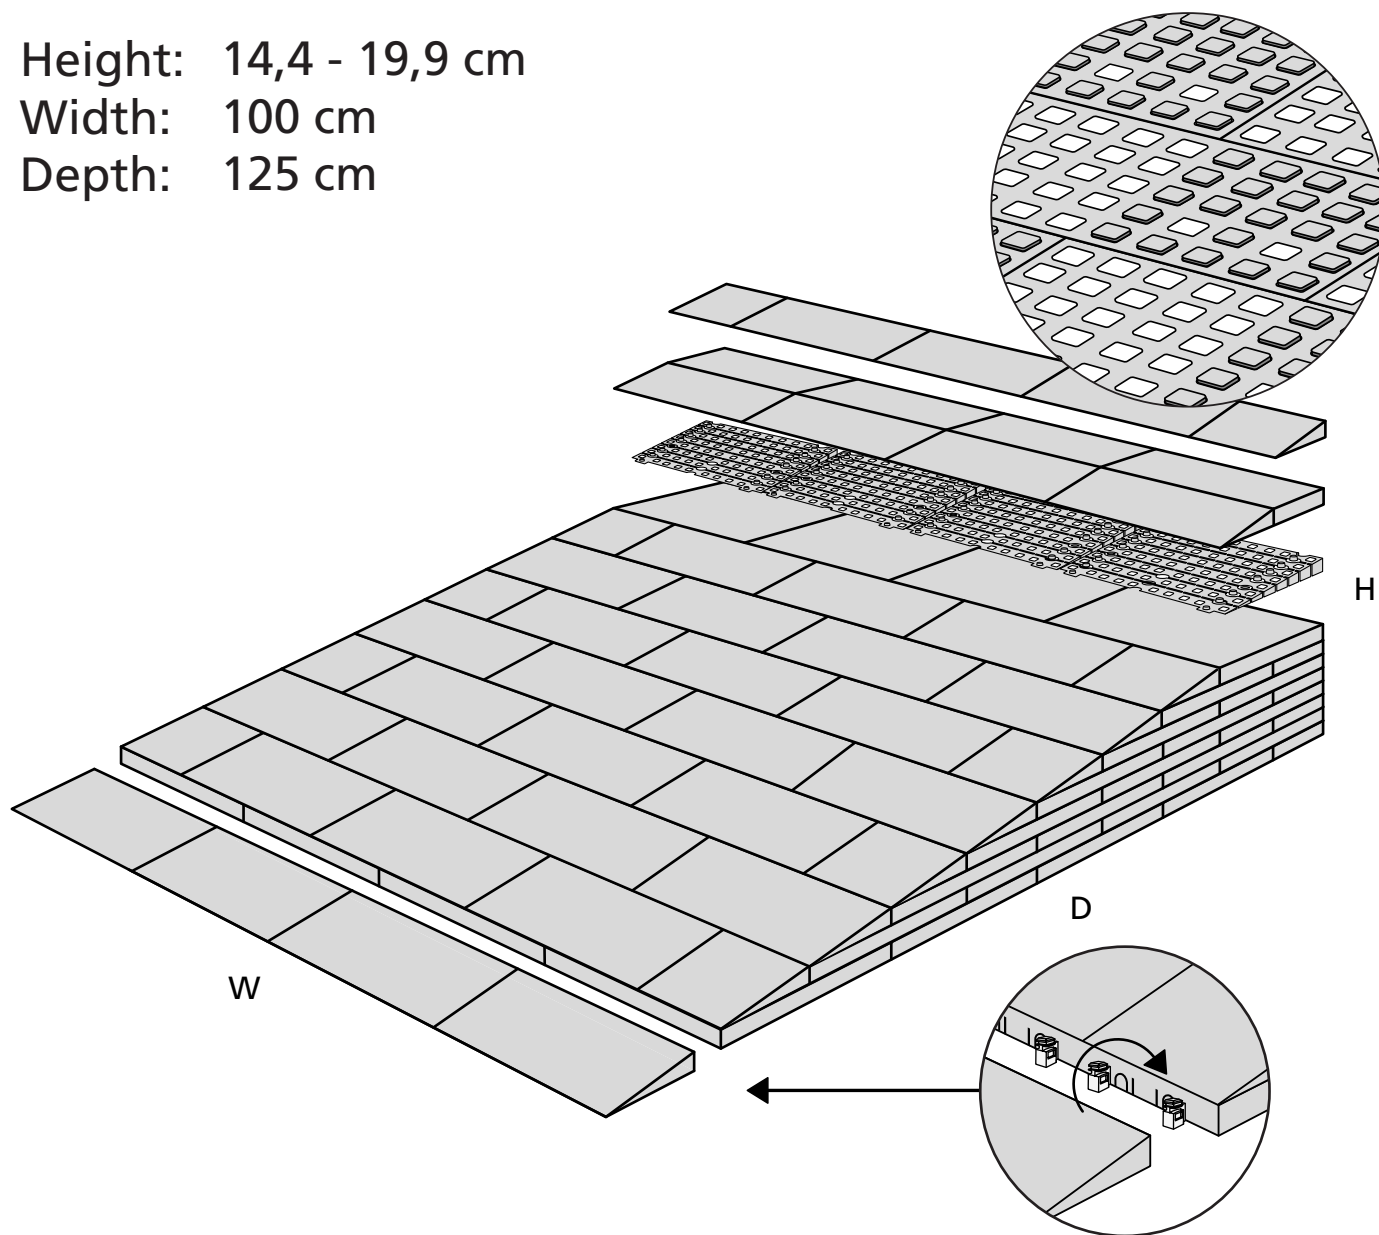

RAMP KIT 105S

Height: 14,4 - 19,9 cm

Width: 100 cm

Depth: 125 cm

Included

HEIGHT ADJUSTMENT

Remove Ramp Adjuster from toplayer:

Heights: