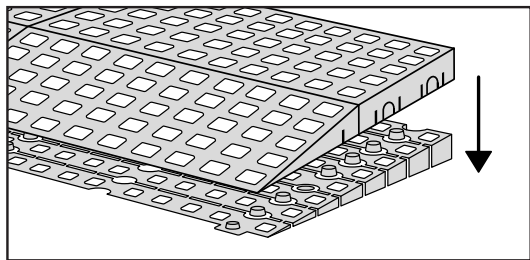

RAMP KIT 105S

Height: 14,4 - 19,9 cm

Width: 100 cm

Depth: 125 cm

Included

HEIGHT ADJUSTMENT

Remove Ramp Adjuster from toplayer:

Heights: