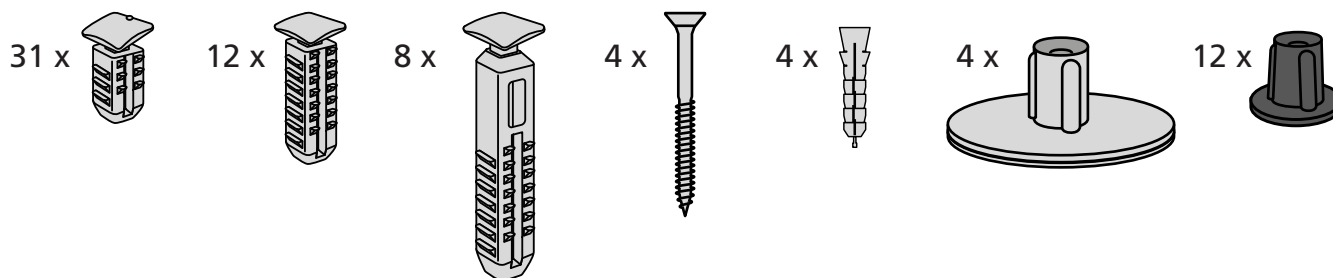

RAMP KIT 105S

Height: 14,4 - 19,9 cm

Width: 100 cm

Depth: 125 cm

Included

HEIGHT ADJUSTMENT

Remove Ramp Adjuster from toplayer:

Heights: