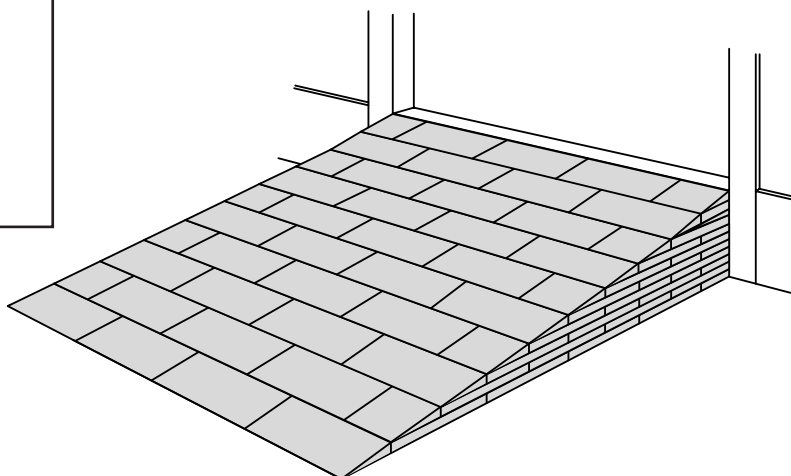

RAMP KIT 105S

Height: 14,4 - 19,9 cm

Width: 100 cm

Depth: 125 cm

Included

HEIGHT ADJUSTMENT

Remove Ramp Adjuster from toplayer:

Heights: