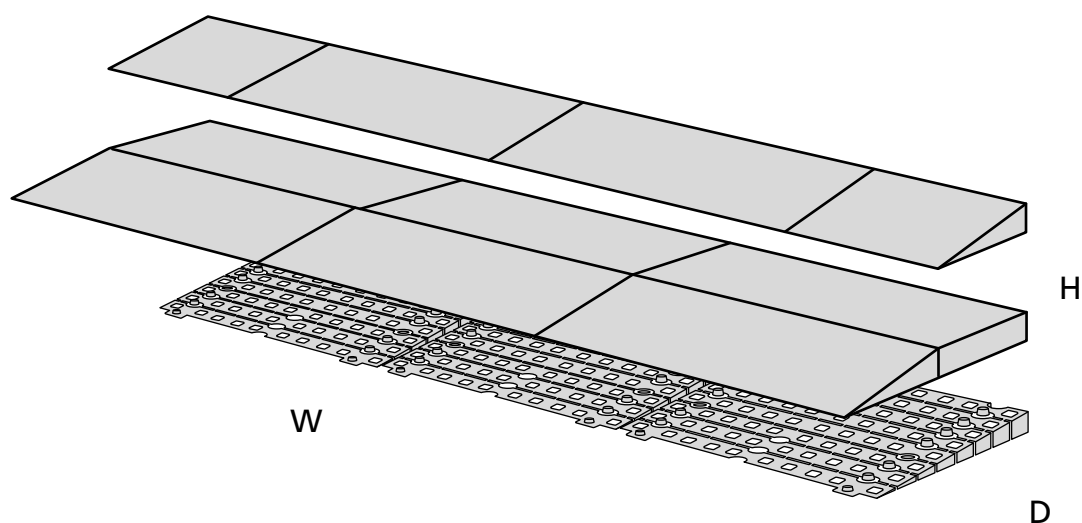

RAMP KIT 1N

Height: 1,8 - 5,5 cm

Width: 75 cm

Depth: 25 cm

Included

Danish Design Pat. Pend. and produced
in Denmark by Excellent Systems A/S

HEIGHT ADJUSTMENT

Remove Ramp Adjuster from toplayer: