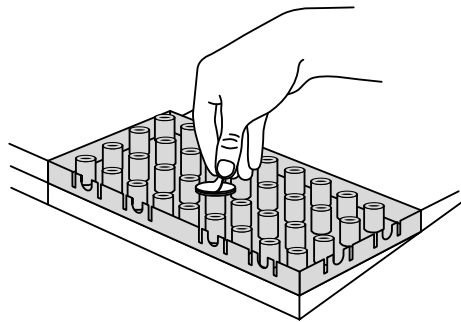

RAMP KIT 1N

Height: 1,8 - 5,5 cm

Width: 75 cm

Depth: 25 cm

Included

Danish Design Pat. Pend. and produced
in Denmark by Excellent Systems A/S

HEIGHT ADJUSTMENT

Remove Ramp Adjuster from toplayer:

Heights:

MOUNTING WITH LOCKS

Rubber hammer
Not included

FASTENING WITH MOUNTING PADS

3 x

FASTENING WITH MOUNTING PADS OUTDOOR

FASTENING WITH STOPPERS