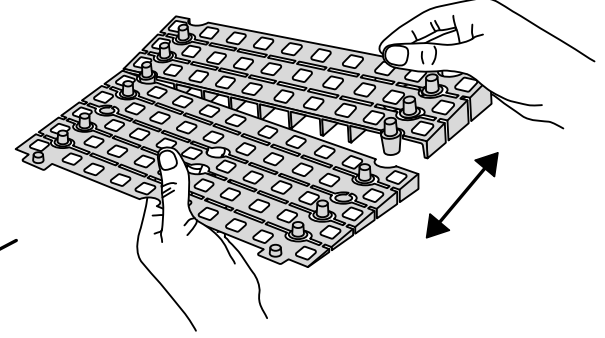

RAMP KIT 1N

Height: 1,8 - 5,5 cm

Width: 75 cm

Depth: 25 cm

Included

Danish Design Pat. Pend. and produced
in Denmark by Excellent Systems A/S

HEIGHT ADJUSTMENT

Remove Ramp Adjuster from toplayer:

Heights:

MOUNTING WITH LOCKS

Rubber hammer
Not included

FASTENING WITH MOUNTING PADS

3 x

FASTENING WITH MOUNTING PADS OUTDOOR

FASTENING WITH STOPPERS