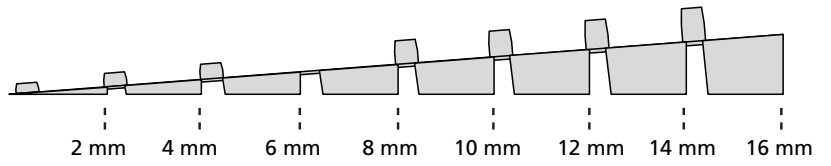

HEIGHT ADJUSTMENT

Remove Ramp Adjuster from toplayer:

Heights: