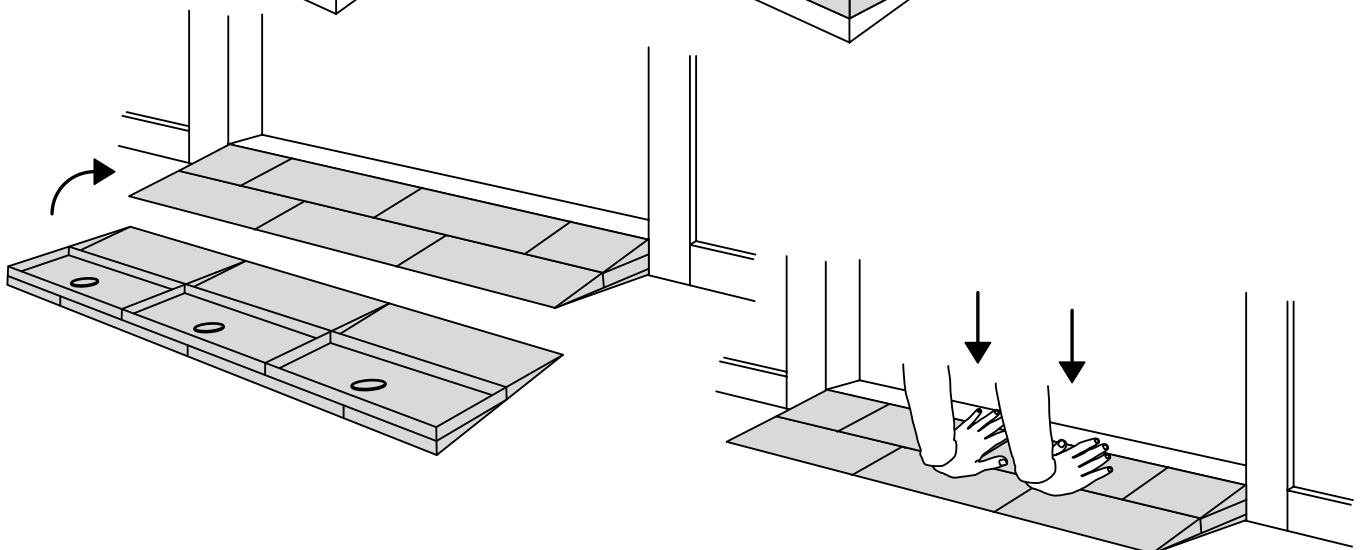

RAMP KIT 1N

Height: 1,8 - 5,5 cm

Width: 75 cm

Depth: 25 cm

Included

Danish Design Pat. Pend. and produced
in Denmark by Excellent Systems A/S

HEIGHT ADJUSTMENT

Remove Ramp Adjuster from toplayer:

Heights:

MOUNTING WITH LOCKS

Rubber hammer
Not included

FASTENING WITH MOUNTING PADS

3 x

FASTENING WITH MOUNTING PADS OUTDOOR

FASTENING WITH STOPPERS