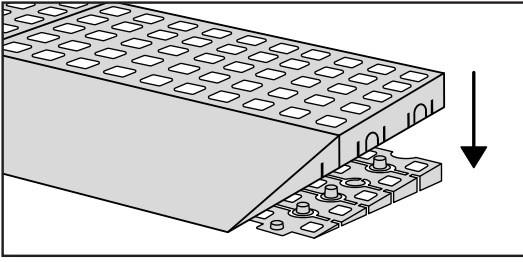

HEIGHT ADJUSTMENT

Remove Ramp Adjuster from toplayer:

Heights: