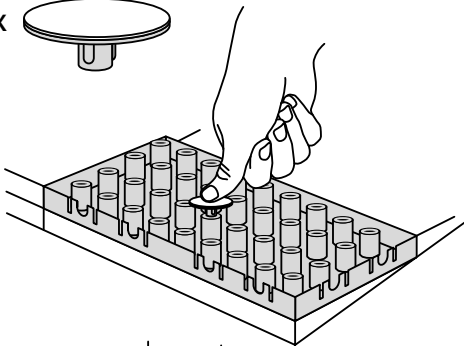

RAMP KIT 1N

Height: 1,8 - 5,5 cm

Width: 75 cm

Depth: 25 cm

Included

Danish Design Pat. Pend. and produced
in Denmark by Excellent Systems A/S

HEIGHT ADJUSTMENT

Remove Ramp Adjuster from toplayer:

Heights:

MOUNTING WITH LOCKS

Rubber hammer
Not included

FASTENING WITH MOUNTING PADS

3 x

FASTENING WITH MOUNTING PADS OUTDOOR

FASTENING WITH STOPPERS