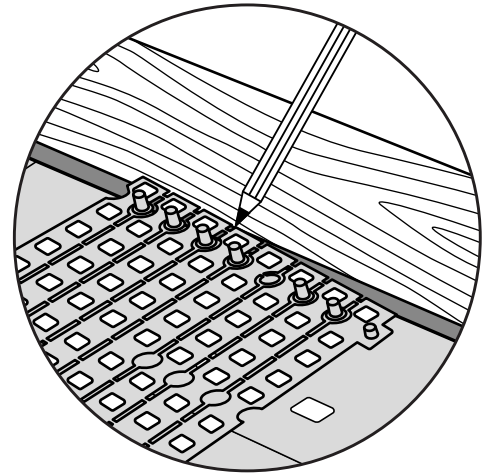

HEIGHT ADJUSTMENT

Remove Ramp Adjuster from toplayer:

Heights: