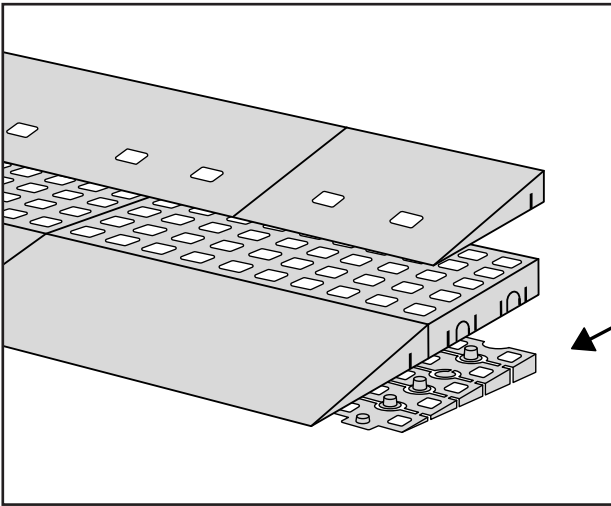

HEIGHT ADJUSTMENT

Remove Ramp Adjuster from toplayer:

Heights: