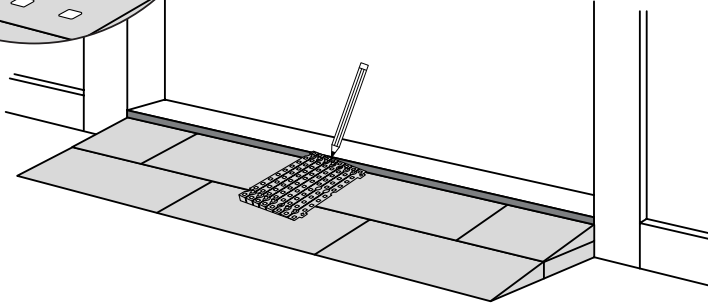

HEIGHT ADJUSTMENT

Remove Ramp Adjuster from toplayer:

Heights: