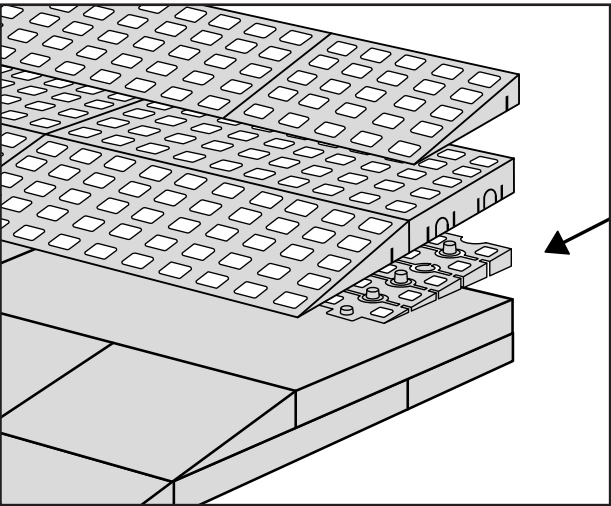

# RAMP KIT 101S

Height: 1,8 - 5,5 cm

Width: 100 cm

Depth: 25 cm

# HEIGHT ADJUSTMENT

Remove Ramp Adjuster from toplayer:

Heights: