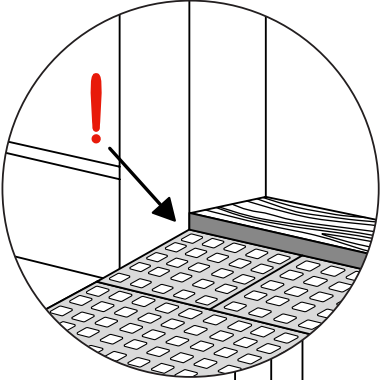

# RAMP KIT 101S

Height: 1,8 - 5,5 cm

Width: 100 cm

Depth: 25 cm

# HEIGHT ADJUSTMENT

Remove Ramp Adjuster from toplayer:

Heights: