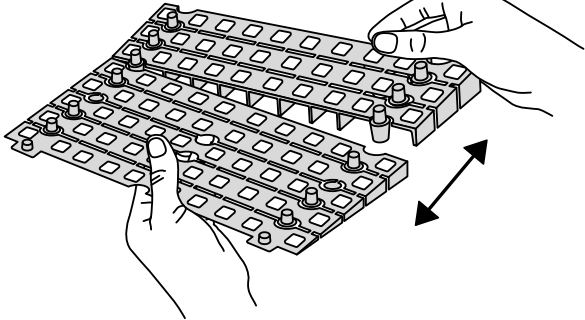

# RAMP KIT 101S

Height: 1,8 - 5,5 cm

Width: 100 cm

Depth: 25 cm

# HEIGHT ADJUSTMENT

Remove Ramp Adjuster from toplayer:

Heights: