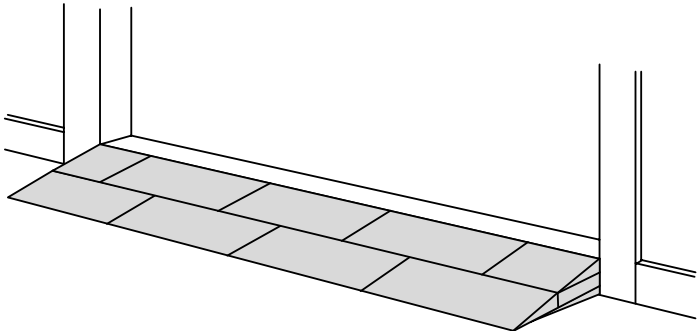

# RAMP KIT 101S

Height: 1,8 - 5,5 cm

Width: 100 cm

Depth: 25 cm

# HEIGHT ADJUSTMENT

Remove Ramp Adjuster from toplayer:

Heights: