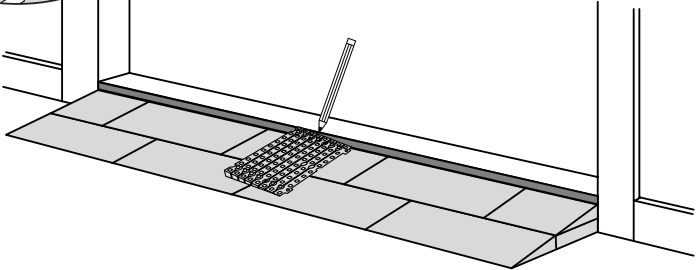

# RAMP KIT 101S

Height: 1,8 - 5,5 cm

Width: 100 cm

Depth: 25 cm

# HEIGHT ADJUSTMENT

Remove Ramp Adjuster from toplayer:

Heights: