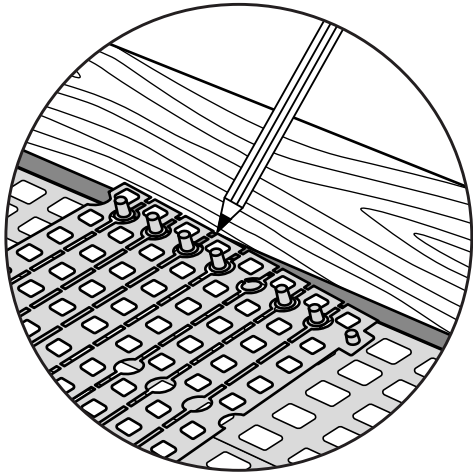

# RAMP KIT 101S

Height: 1,8 - 5,5 cm

Width: 100 cm

Depth: 25 cm

# HEIGHT ADJUSTMENT

Remove Ramp Adjuster from toplayer:

Heights: