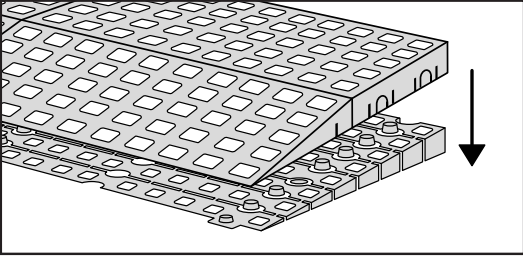

# RAMP KIT 101S

Height: 1,8 - 5,5 cm

Width: 100 cm

Depth: 25 cm

# HEIGHT ADJUSTMENT

Remove Ramp Adjuster from toplayer:

Heights: