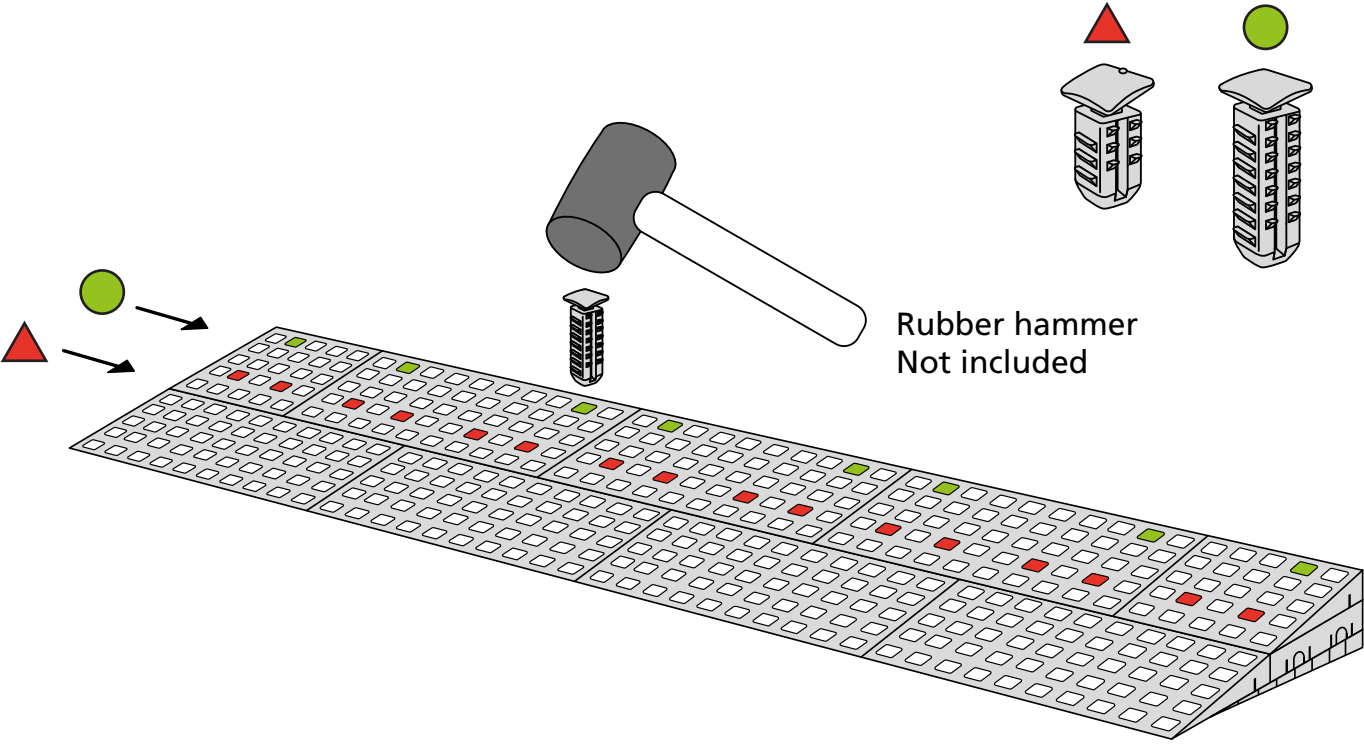

MOUNTING WITH LOCKS