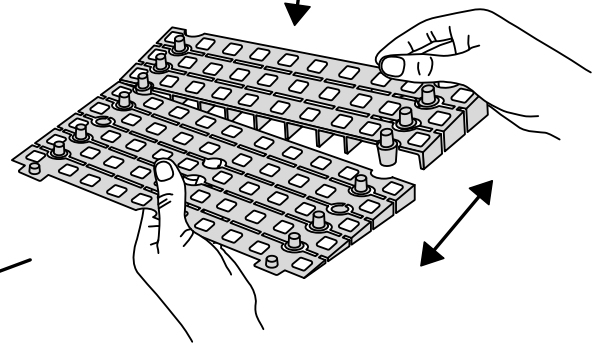

RAMP KIT 5N

Height: 14,4 - 19,9 cm

Width: 75 cm

Depth: 125 cm

Included

Danish Design Pat. Pend. and produced
in Denmark by Excellent Systems A/S

HEIGHT ADJUSTMENT

Remove Ramp Adjuster from toplayer:

Heights:

MOUNTING WITH LOCKS

Rubber hammer
Not included

FASTENING WITH MOUNTING PAD

Indoor:

Outdoor:

FASTENING WITH STOPPERS