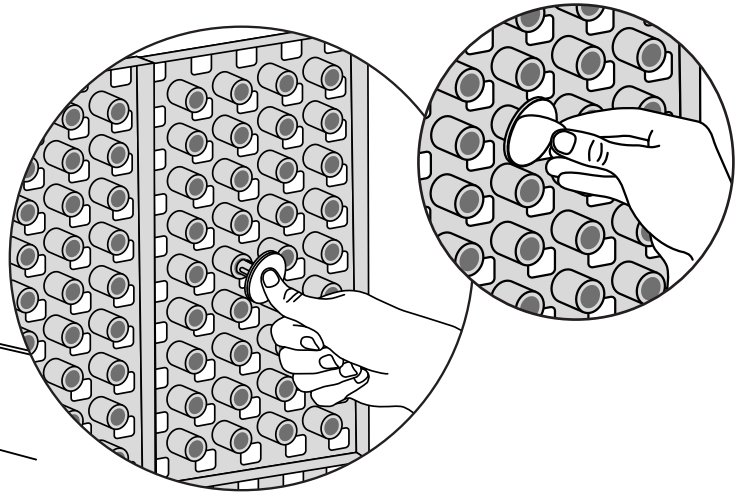

RAMP KIT 5N

Height: 14,4 - 19,9 cm

Width: 75 cm

Depth: 125 cm

Included

Danish Design Pat. Pend. and produced
in Denmark by Excellent Systems A/S

HEIGHT ADJUSTMENT

Remove Ramp Adjuster from toplayer:

Heights:

MOUNTING WITH LOCKS

Rubber hammer
Not included

FASTENING WITH MOUNTING PAD

Indoor:

Outdoor:

FASTENING WITH STOPPERS