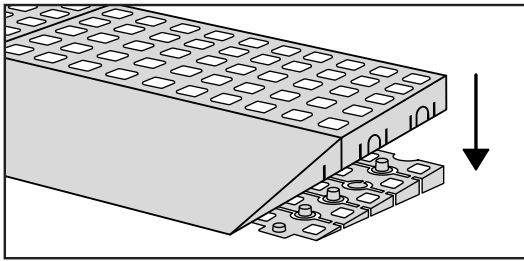

RAMP KIT 5N

Height: 14,4 - 19,9 cm

Width: 75 cm

Depth: 125 cm

Included

Danish Design Pat. Pend. and produced
in Denmark by Excellent Systems A/S

HEIGHT ADJUSTMENT

Remove Ramp Adjuster from toplayer: