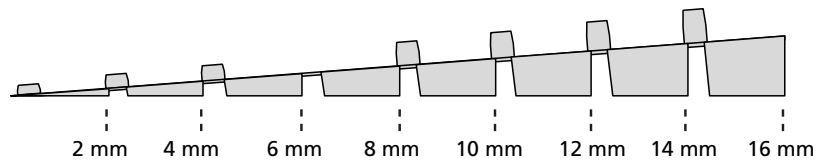

HEIGHT ADJUSTMENT

Remove Ramp Adjuster from toplayer:

Heights: