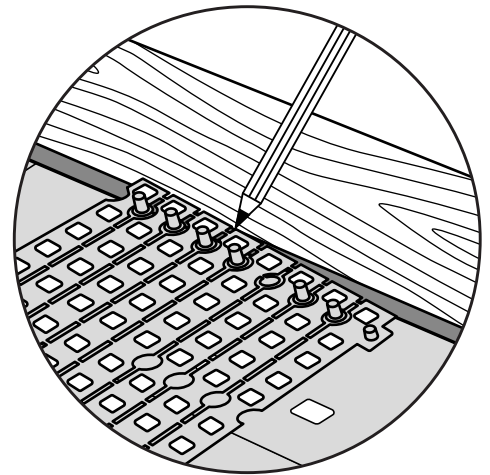

HEIGHT ADJUSTMENT

Remove Ramp Adjuster from toplayer:

Heights: