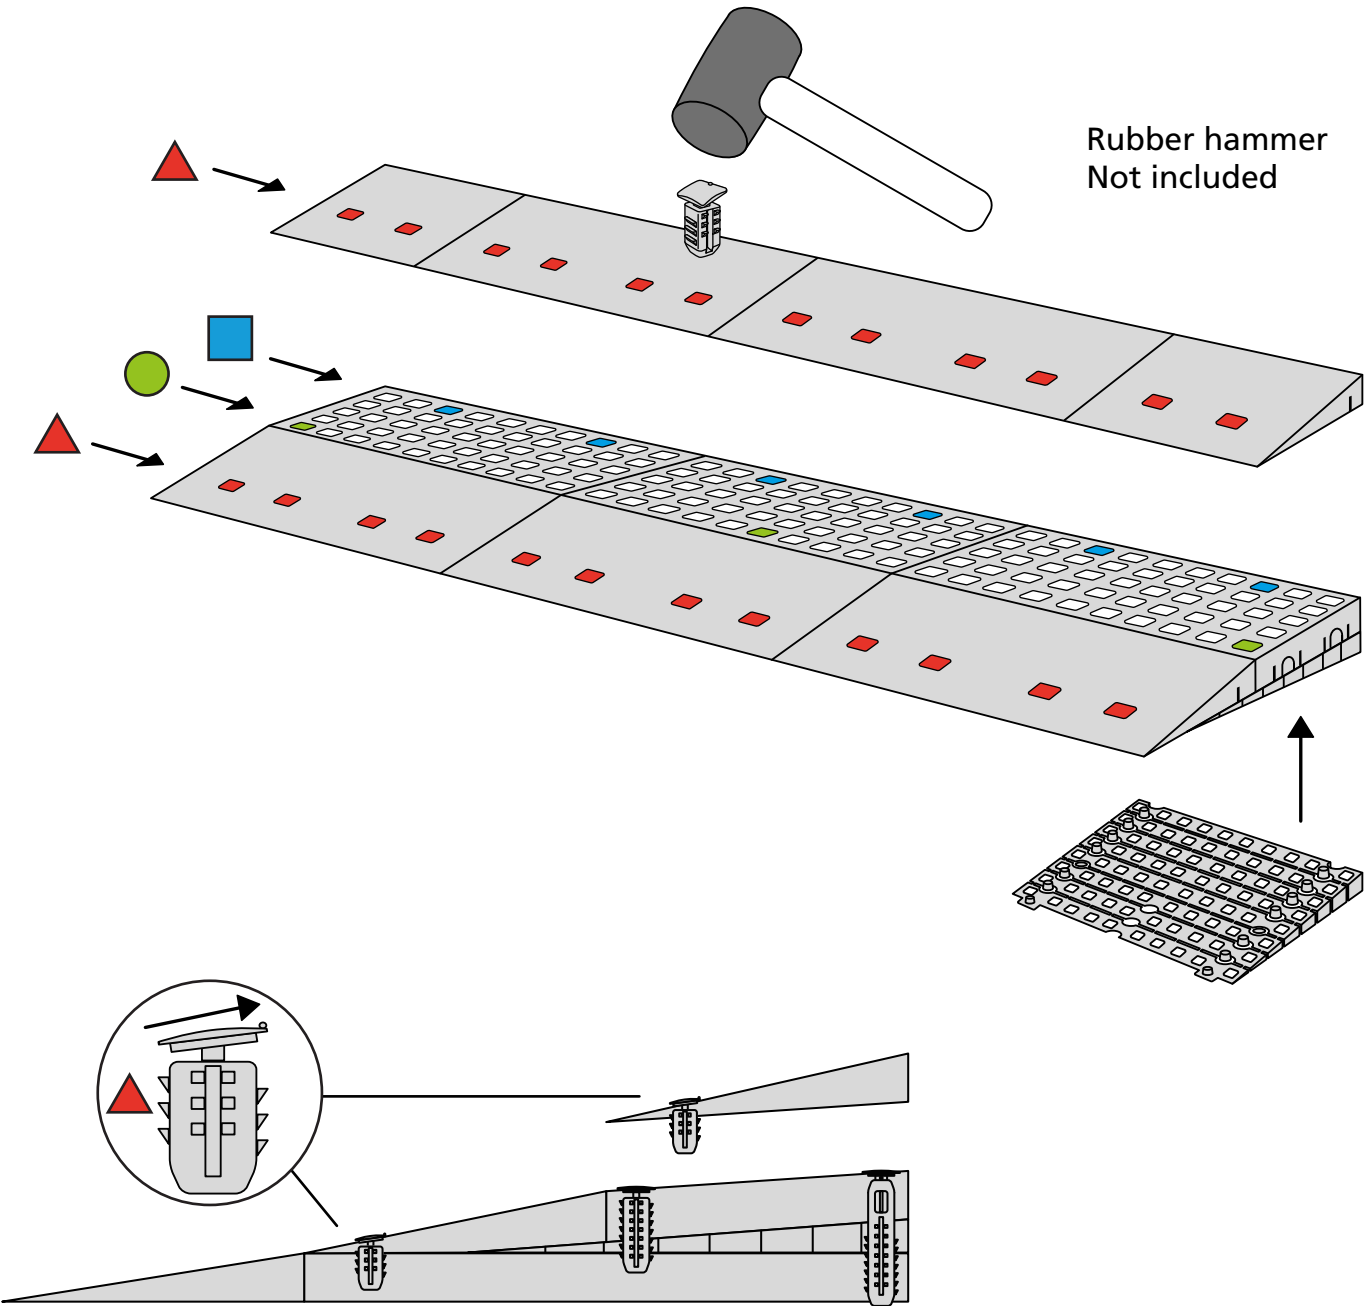

RAMP KIT 5N

Height: 14,4 - 19,9 cm

Width: 75 cm

Depth: 125 cm

Included

Danish Design Pat. Pend. and produced
in Denmark by Excellent Systems A/S

HEIGHT ADJUSTMENT

Remove Ramp Adjuster from toplayer:

Heights:

MOUNTING WITH LOCKS

Rubber hammer
Not included

FASTENING WITH MOUNTING PAD

Indoor:

Outdoor:

FASTENING WITH STOPPERS