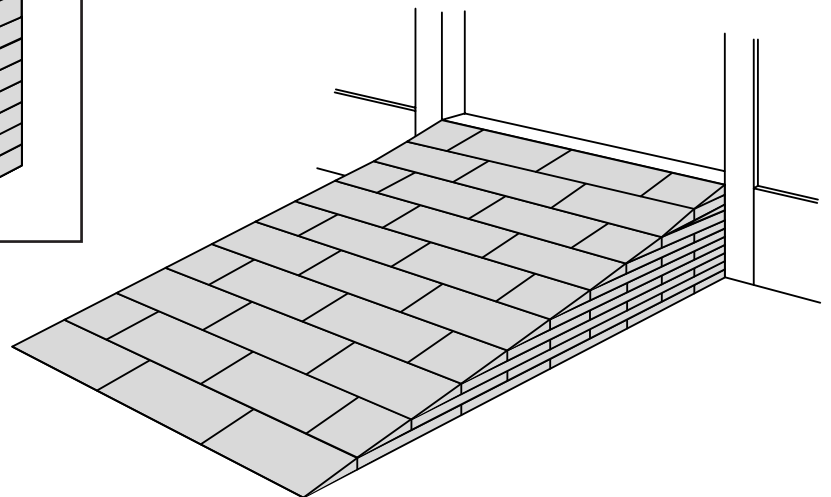

RAMP KIT 5N

Height: 14,4 - 19,9 cm

Width: 75 cm

Depth: 125 cm

Included

Danish Design Pat. Pend. and produced
in Denmark by Excellent Systems A/S

HEIGHT ADJUSTMENT

Remove Ramp Adjuster from toplayer:

Heights:

MOUNTING WITH LOCKS

Rubber hammer
Not included

FASTENING WITH MOUNTING PAD

Indoor:

Outdoor:

FASTENING WITH STOPPERS