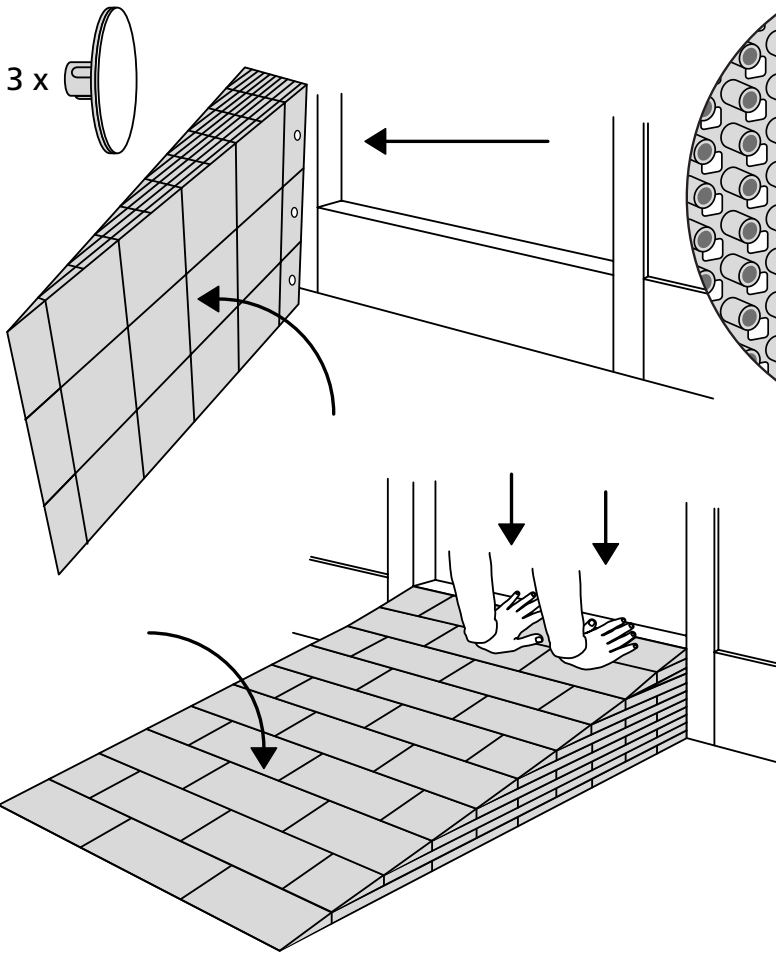

RAMP KIT 5N

Height: 14,4 - 19,9 cm

Width: 75 cm

Depth: 125 cm

Included

Danish Design Pat. Pend. and produced
in Denmark by Excellent Systems A/S

HEIGHT ADJUSTMENT

Remove Ramp Adjuster from toplayer:

Heights:

MOUNTING WITH LOCKS

Rubber hammer
Not included

FASTENING WITH MOUNTING PAD

Indoor:

Outdoor:

FASTENING WITH STOPPERS