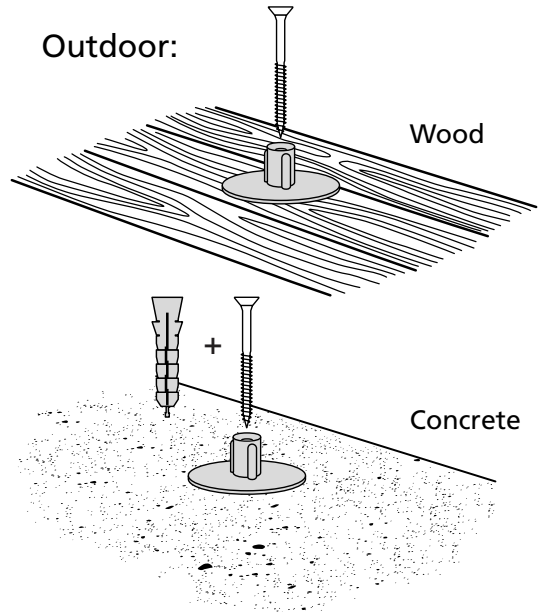

RAMP KIT 5N

Height: 14,4 - 19,9 cm

Width: 75 cm

Depth: 125 cm

Included

Danish Design Pat. Pend. and produced
in Denmark by Excellent Systems A/S

HEIGHT ADJUSTMENT

Remove Ramp Adjuster from toplayer:

Heights:

MOUNTING WITH LOCKS

Rubber hammer
Not included

FASTENING WITH MOUNTING PAD

Indoor:

Outdoor:

FASTENING WITH STOPPERS