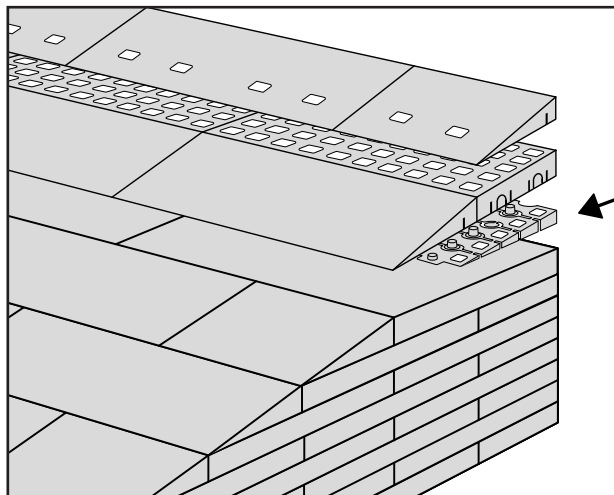

RAMP KIT 5N

Height: 14,4 - 19,9 cm

Width: 75 cm

Depth: 125 cm

Included

Danish Design Pat. Pend. and produced
in Denmark by Excellent Systems A/S

HEIGHT ADJUSTMENT

Remove Ramp Adjuster from toplayer:

Heights:

MOUNTING WITH LOCKS

Rubber hammer
Not included

FASTENING WITH MOUNTING PAD

Indoor:

Outdoor:

FASTENING WITH STOPPERS