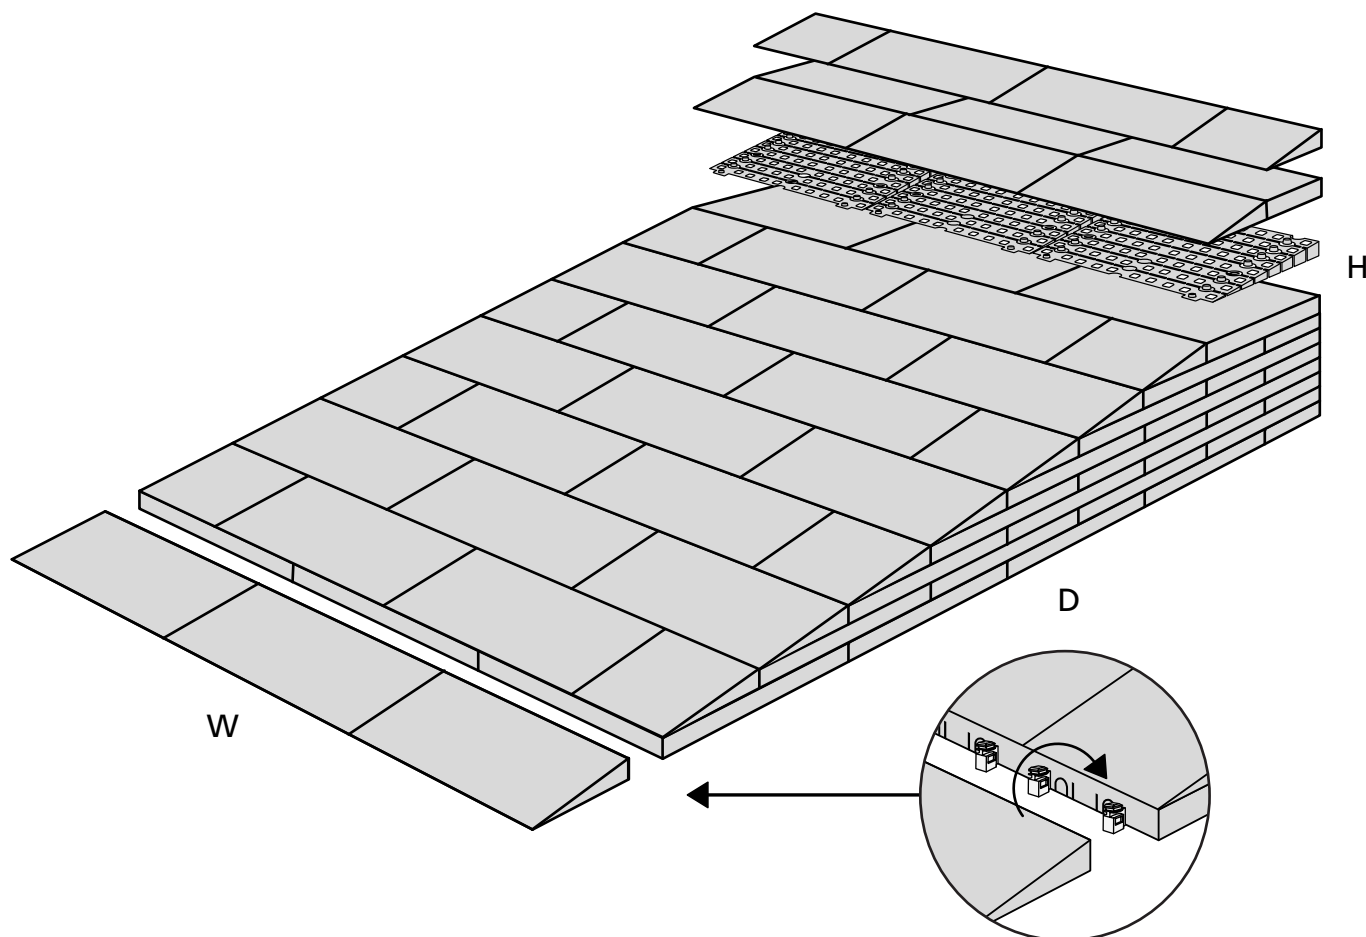

RAMP KIT 5N

Height: 14,4 - 19,9 cm

Width: 75 cm

Depth: 125 cm

Included

Danish Design Pat. Pend. and produced
in Denmark by Excellent Systems A/S

HEIGHT ADJUSTMENT

Remove Ramp Adjuster from toplayer: