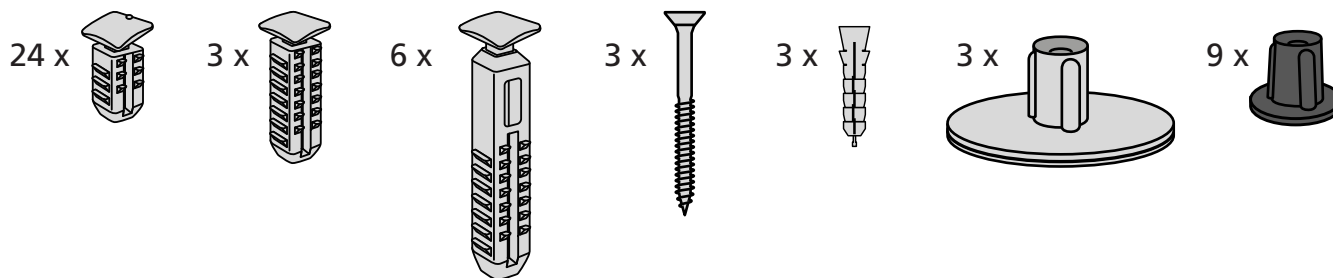

RAMP KIT 5N

Height: 14,4 - 19,9 cm

Width: 75 cm

Depth: 125 cm

Included

Danish Design Pat. Pend. and produced
in Denmark by Excellent Systems A/S

HEIGHT ADJUSTMENT

Remove Ramp Adjuster from toplayer: