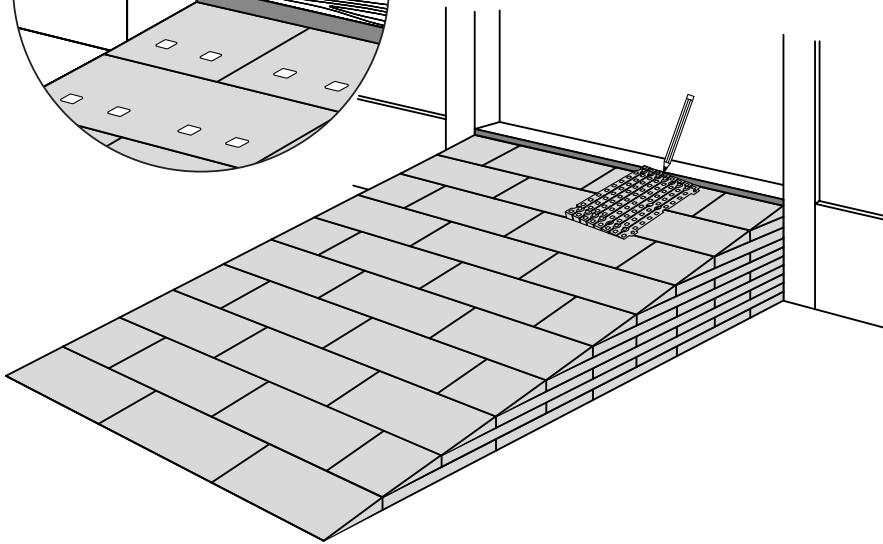

RAMP KIT 5N

Height: 14,4 - 19,9 cm

Width: 75 cm

Depth: 125 cm

Included

Danish Design Pat. Pend. and produced
in Denmark by Excellent Systems A/S

HEIGHT ADJUSTMENT

Remove Ramp Adjuster from toplayer:

Heights:

MOUNTING WITH LOCKS

Rubber hammer
Not included

FASTENING WITH MOUNTING PAD

Indoor:

Outdoor:

FASTENING WITH STOPPERS