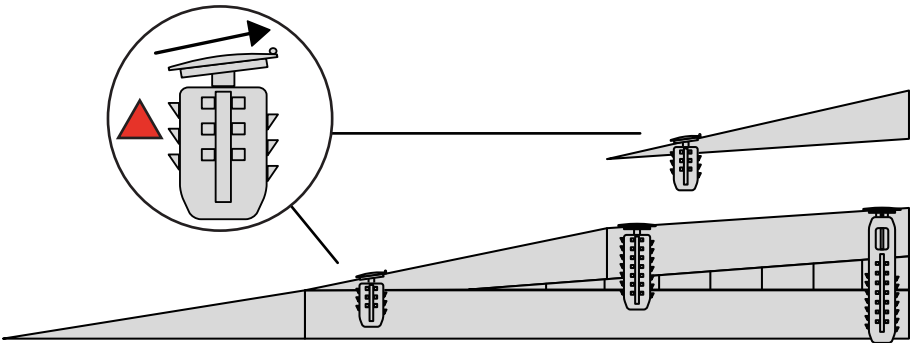

MOUNTING WITH LOCKS