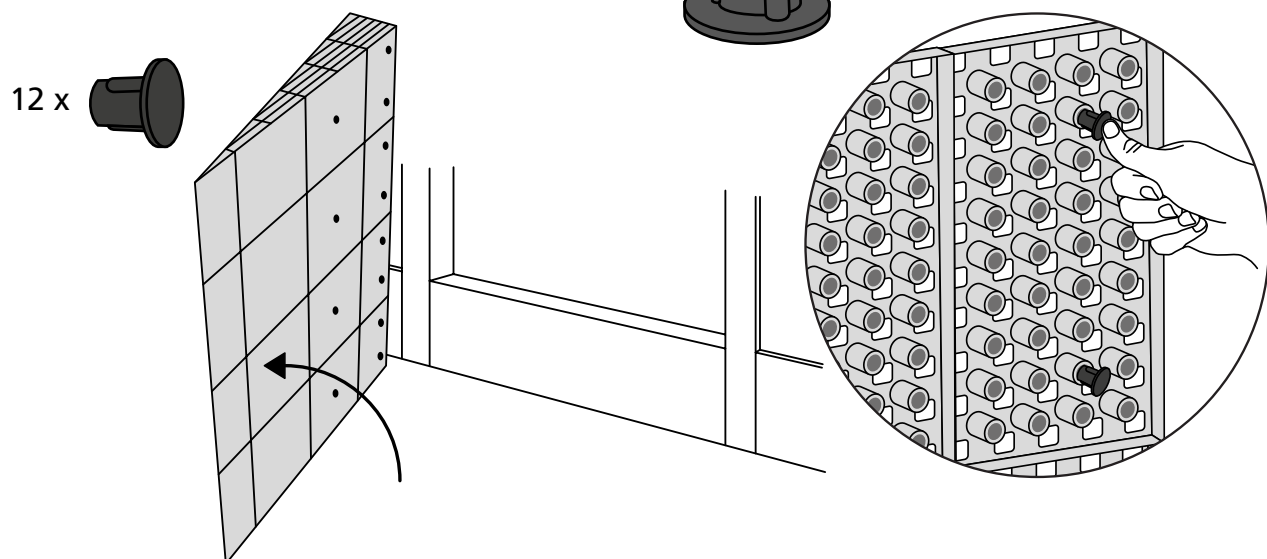

FASTENING WITH STOPPERS

info@ex-as.com | Møllevvej 2 - 8544 Mørke - DK | +45 86377133