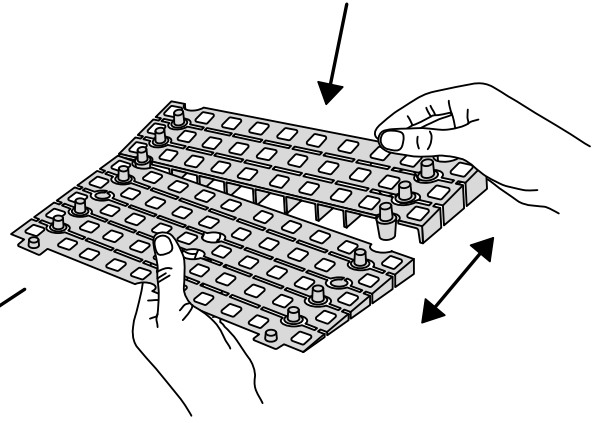

HEIGHT ADJUSTMENT

Remove Ramp Adjuster from toplayer:

Heights: