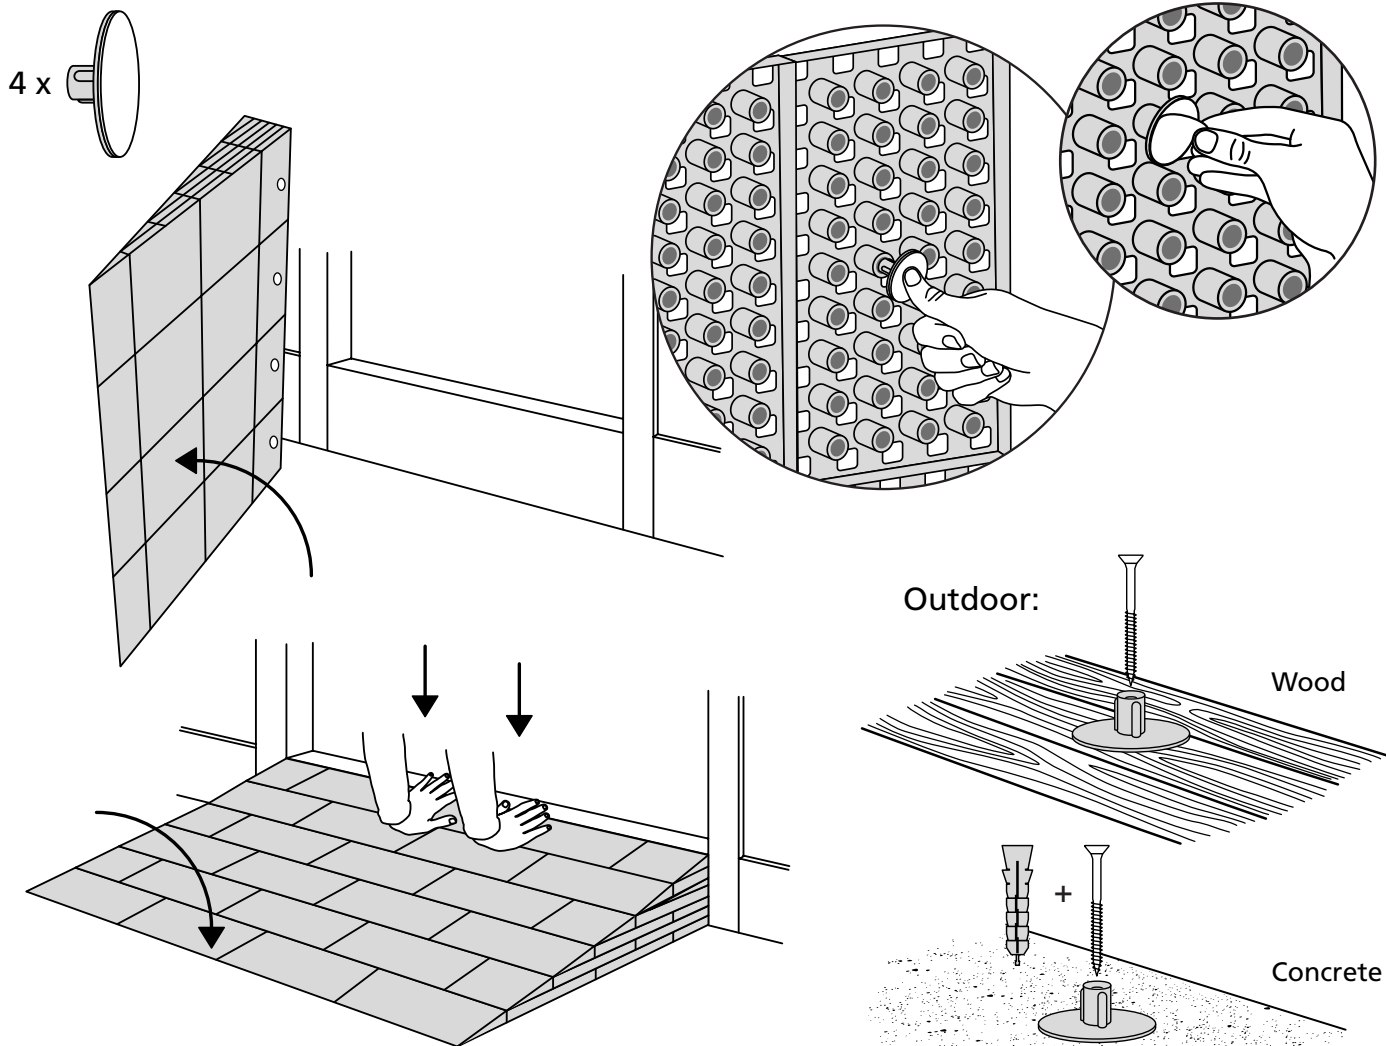

FASTENING WITH MOUNTING PAD

Indoor: