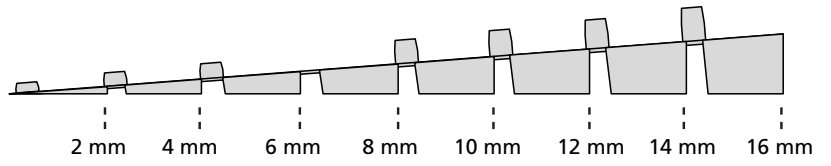

HEIGHT ADJUSTMENT

Remove Ramp Adjuster from toplayer:

Heights: