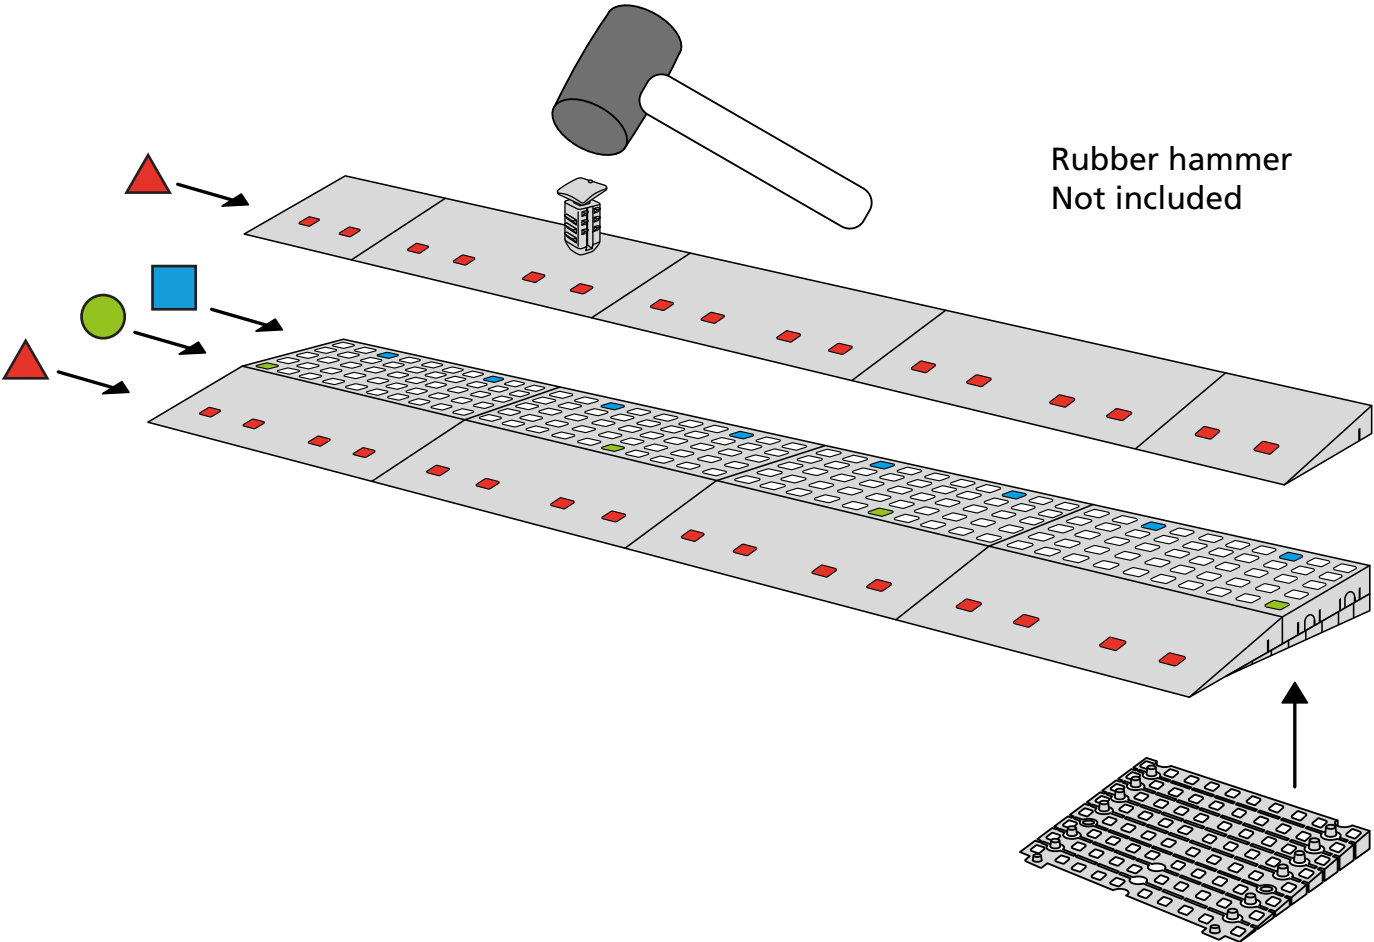

MOUNTING WITH LOCKS