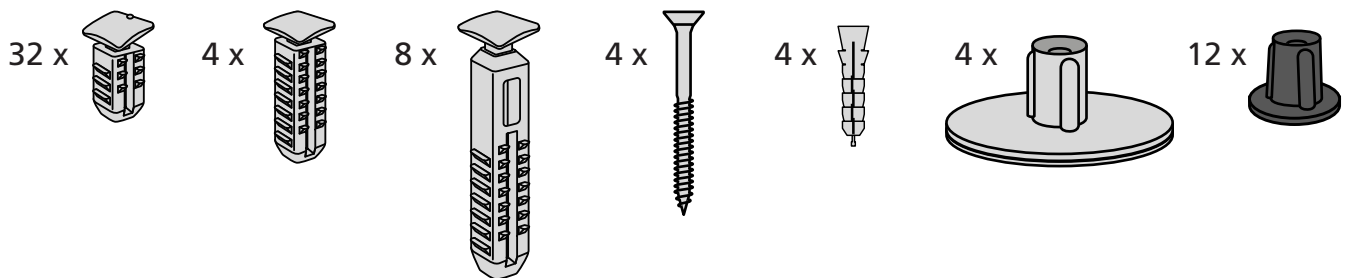

RAMP KIT 103N

Height: 7,2 - 12,7 cm

Width: 100 cm

Depth: 75 cm

Included

Danish Design Pat. Pend. and produced
in Denmark by Excellent Systems A/S

HEIGHT ADJUSTMENT

Remove Ramp Adjuster from toplayer: