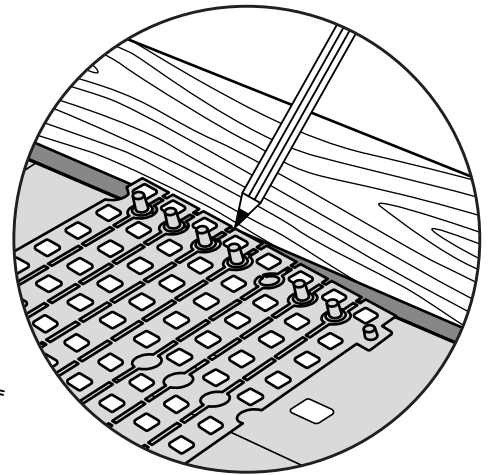

HEIGHT ADJUSTMENT

Remove Ramp Adjuster from toplayer:

Heights: