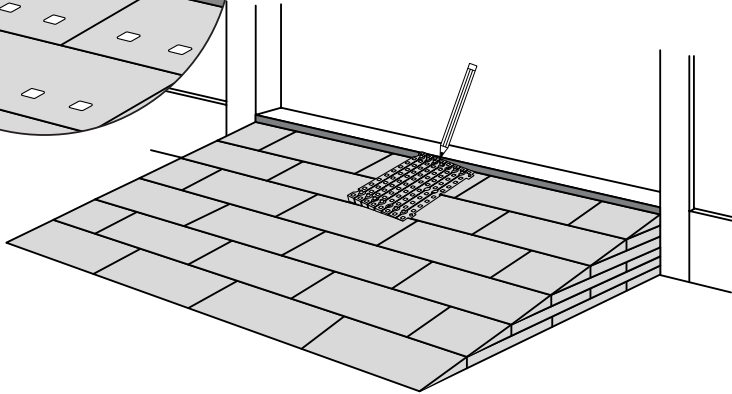

HEIGHT ADJUSTMENT

Remove Ramp Adjuster from toplayer:

Heights: