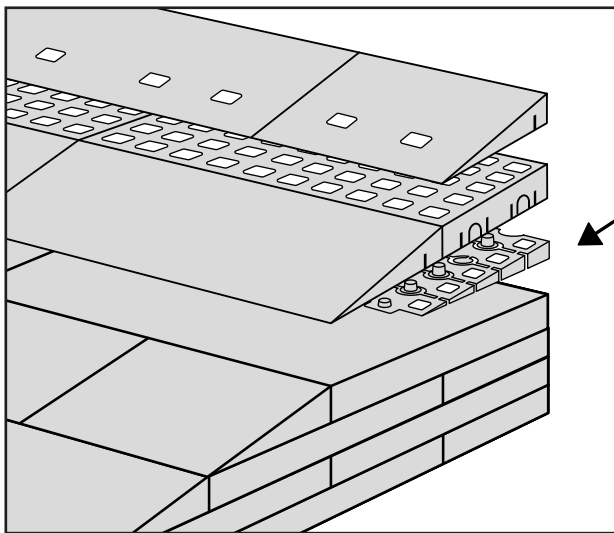

HEIGHT ADJUSTMENT

Remove Ramp Adjuster from toplayer:

Heights: