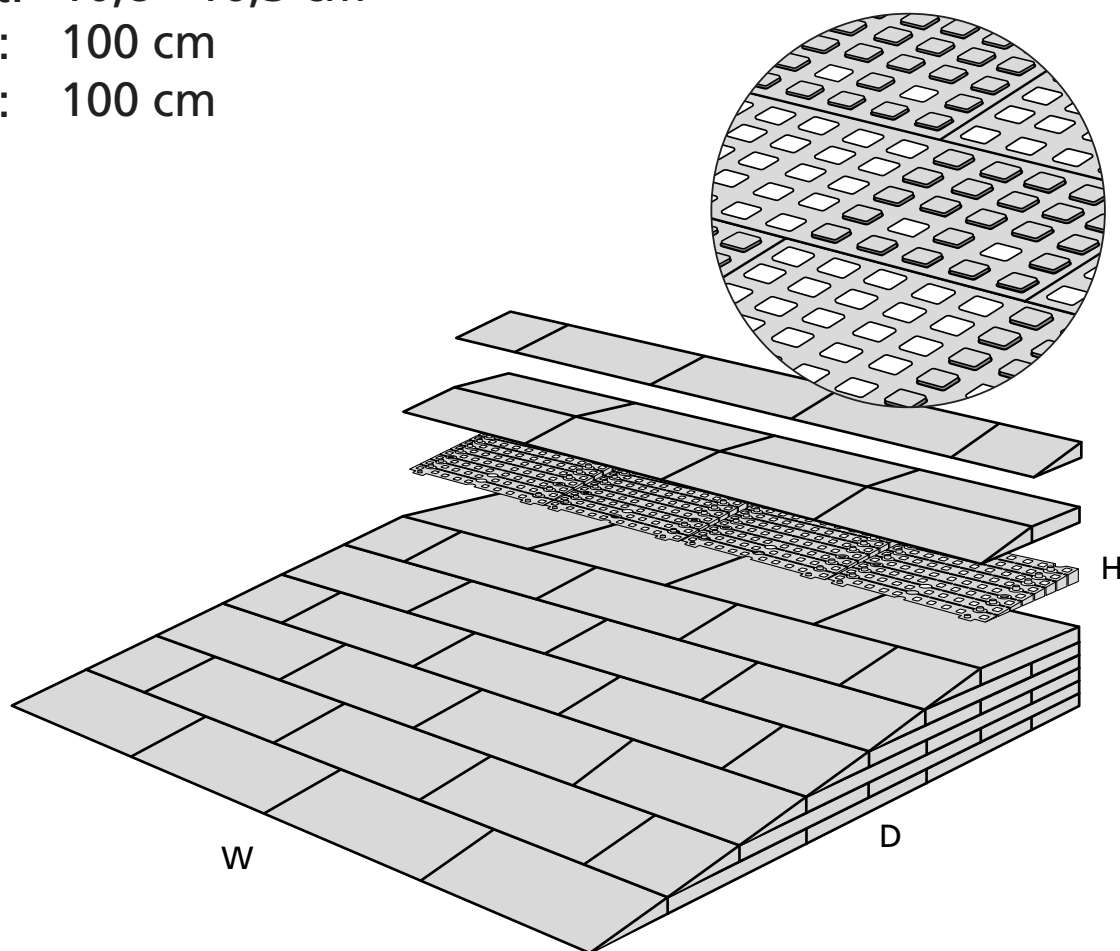

RAMP KIT 104S

Height: 10,8 - 16,3 cm

Width: 100 cm

Depth: 100 cm

Included

Danish Design Pat. Pend. and produced
in Denmark by Excellent Systems A/S

HEIGHT ADJUSTMENT

Remove Ramp Adjuster from toplayer: