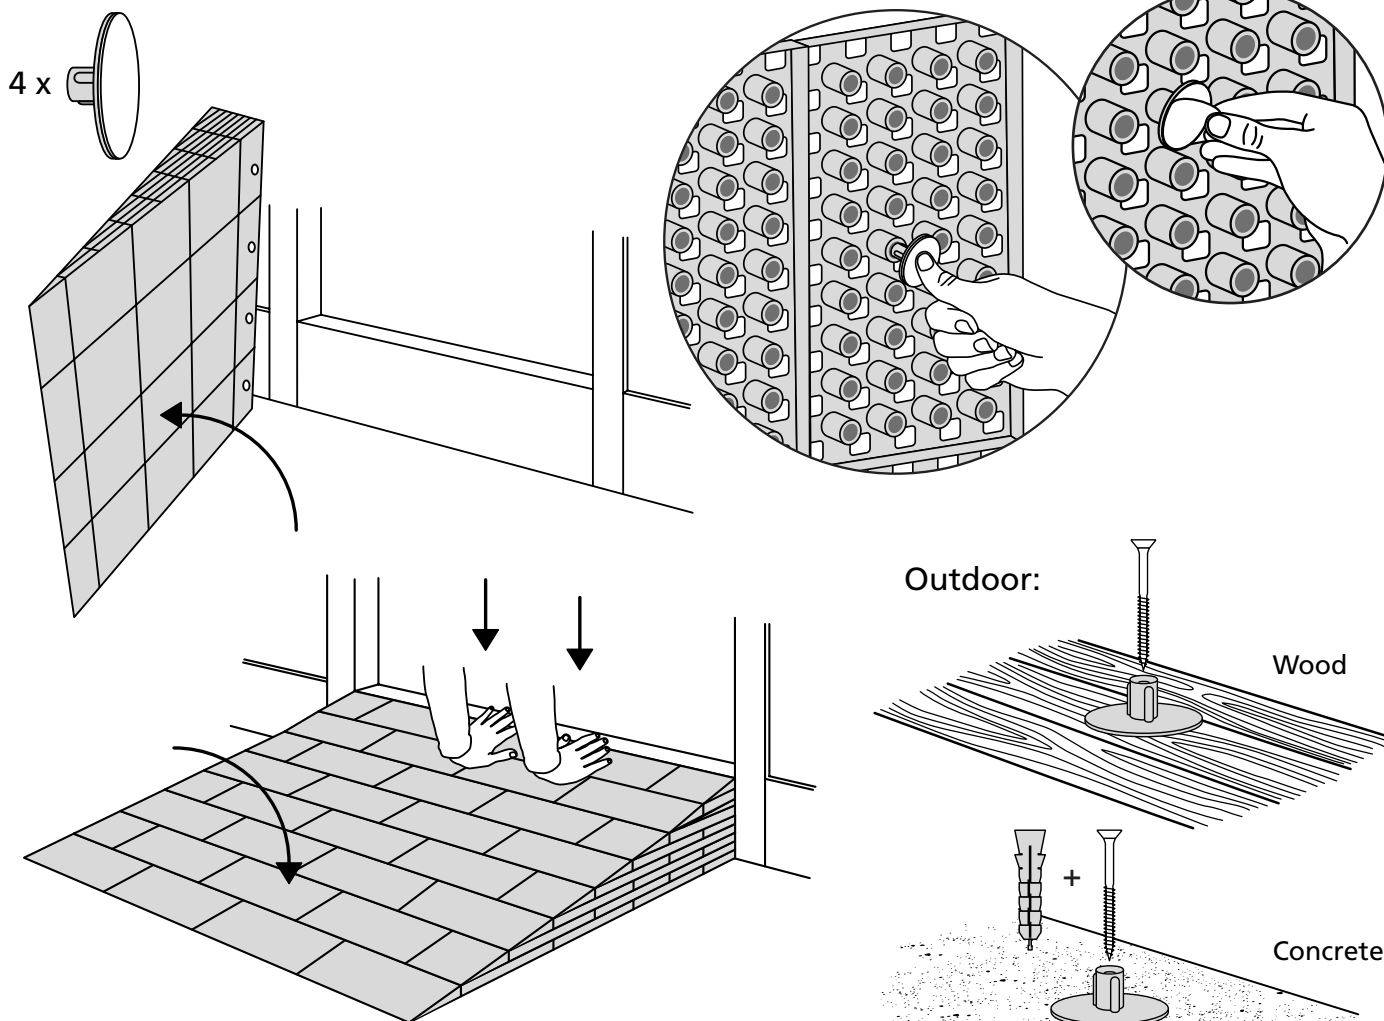

RAMP KIT 104S

Height: 10,8 - 16,3 cm

Width: 100 cm

Depth: 100 cm

Included

Danish Design Pat. Pend. and produced
in Denmark by Excellent Systems A/S

HEIGHT ADJUSTMENT

Remove Ramp Adjuster from toplayer:

Heights:

MOUNTING WITH LOCKS

FASTENING WITH MOUNTING PADS

Indoor:

Outdoor:

FASTENING WITH STOPPERS