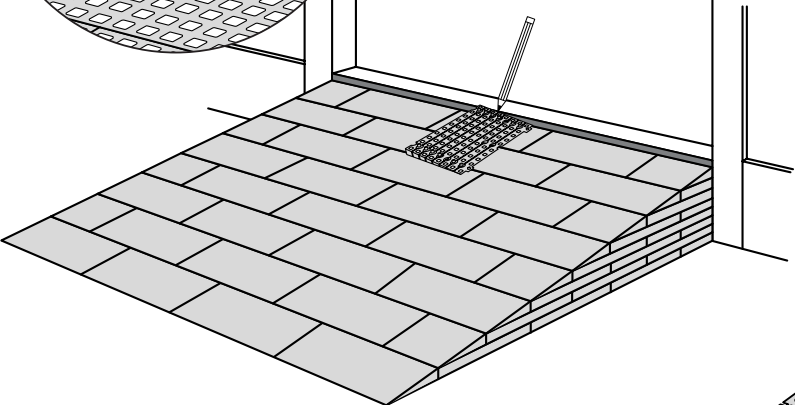

RAMP KIT 104S

Height: 10,8 - 16,3 cm

Width: 100 cm

Depth: 100 cm

Included

Danish Design Pat. Pend. and produced
in Denmark by Excellent Systems A/S

HEIGHT ADJUSTMENT

Remove Ramp Adjuster from toplayer:

Heights:

MOUNTING WITH LOCKS

FASTENING WITH MOUNTING PADS

Indoor:

Outdoor:

FASTENING WITH STOPPERS