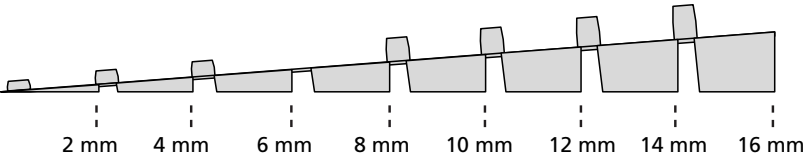

HEIGHT ADJUSTMENT

Remove Ramp Adjuster from toplayer:

Heights: