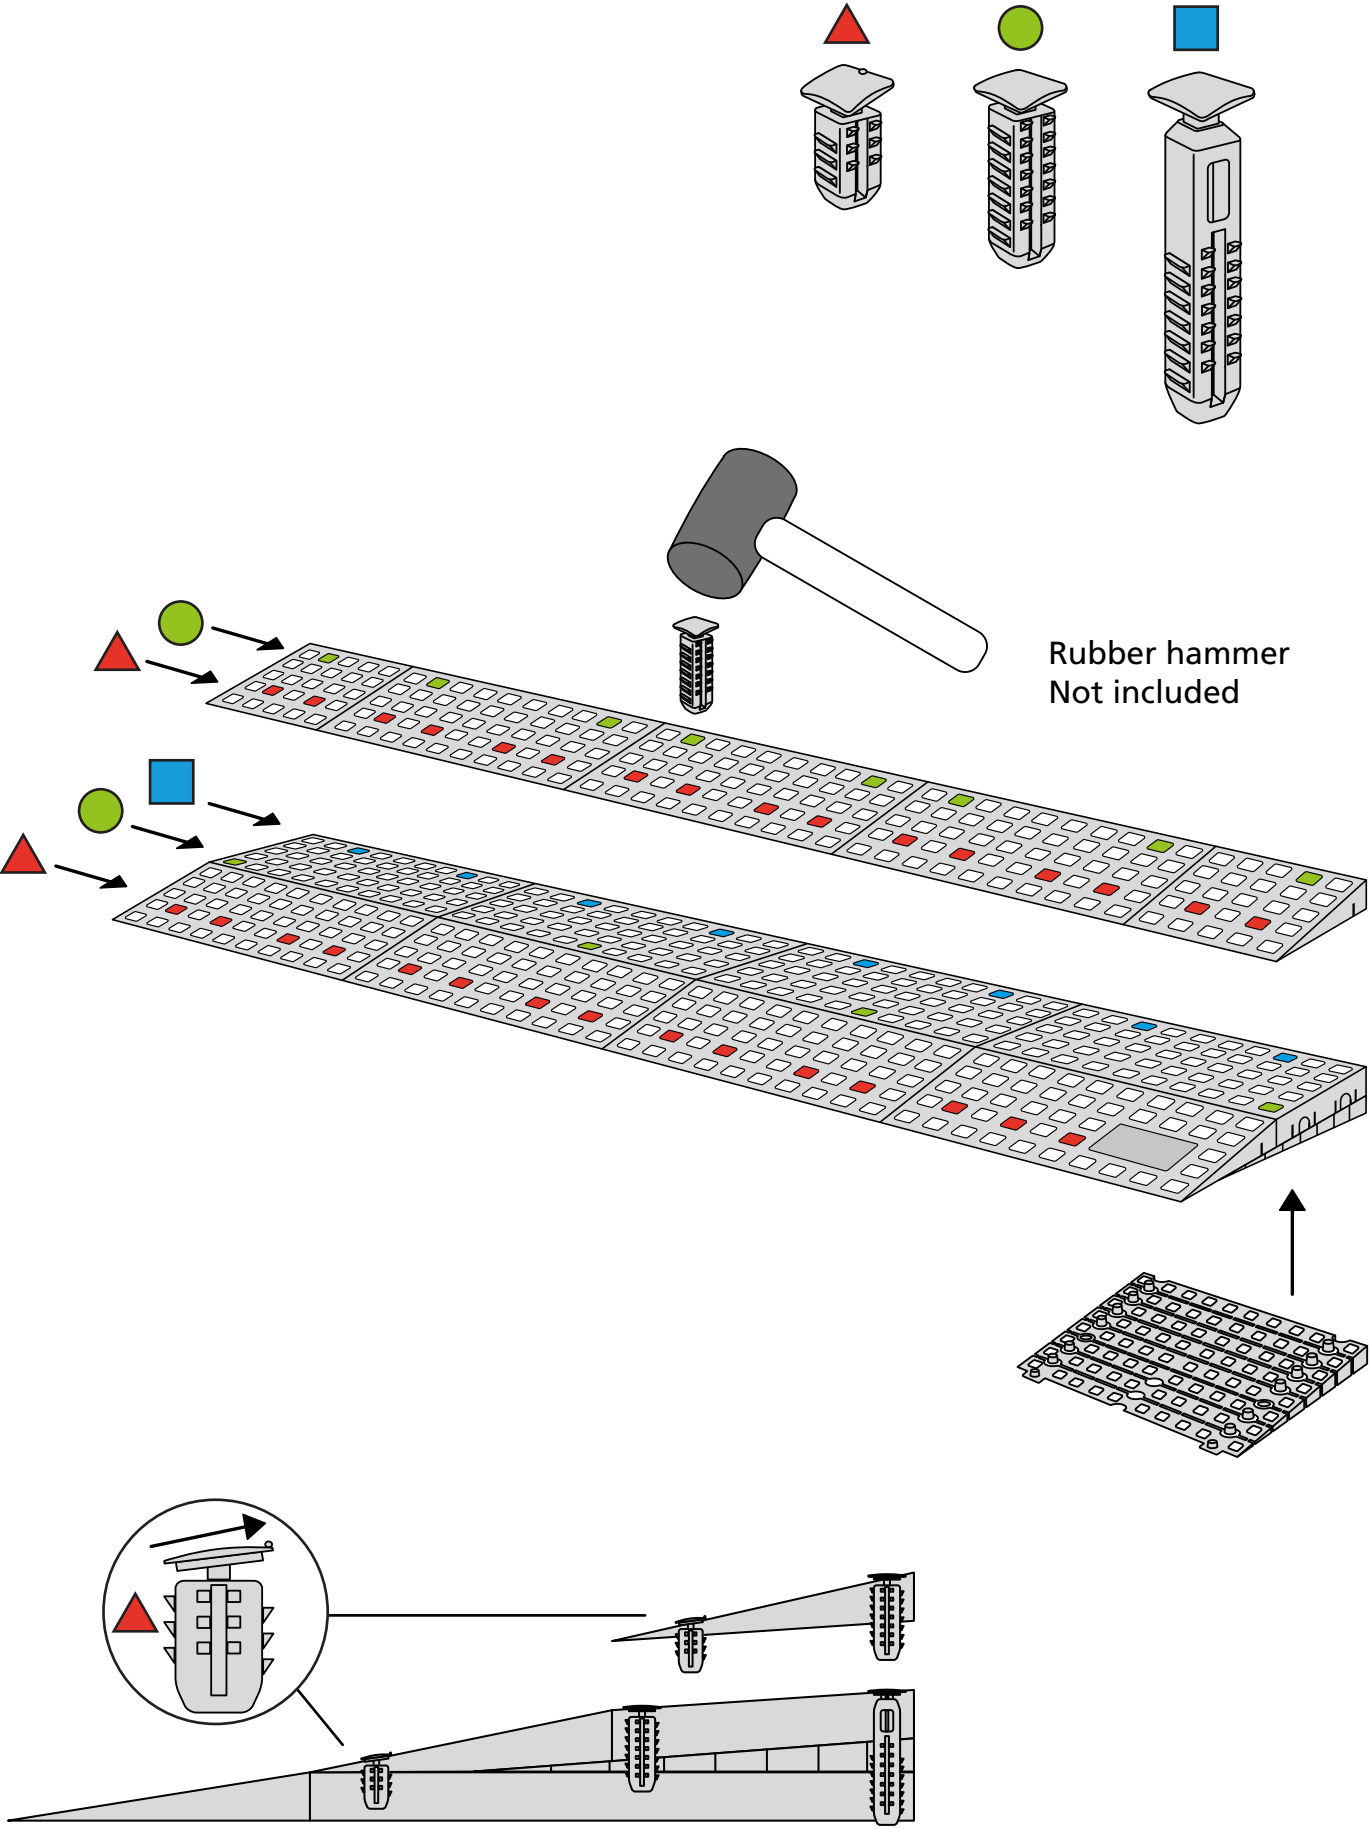

RAMP KIT 104S

Height: 10,8 - 16,3 cm

Width: 100 cm

Depth: 100 cm

Included

Danish Design Pat. Pend. and produced
in Denmark by Excellent Systems A/S

HEIGHT ADJUSTMENT

Remove Ramp Adjuster from toplayer:

Heights:

MOUNTING WITH LOCKS

FASTENING WITH MOUNTING PADS

Indoor:

Outdoor:

FASTENING WITH STOPPERS