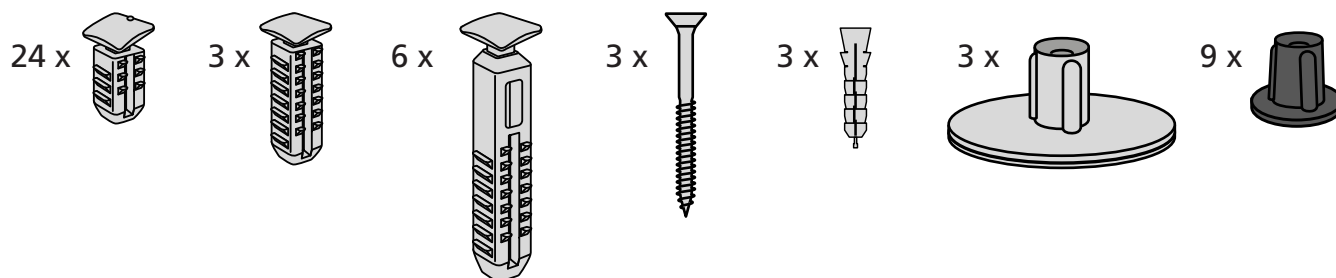

RAMP KIT 3N

Height: 7,2 - 12,7 cm

Width: 75 cm

Depth: 75 cm

Included

Danish Design Pat. Pend. and produced
in Denmark by Excellent Systems A/S

HEIGHT ADJUSTMENT

Remove Ramp Adjuster from toplayer: