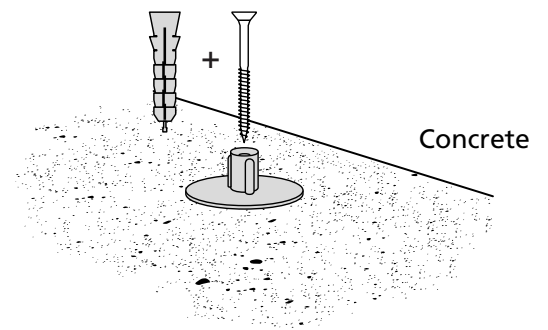

RAMP KIT 3N

Height: 7,2 - 12,7 cm

Width: 75 cm

Depth: 75 cm

Included

Danish Design Pat. Pend. and produced
in Denmark by Excellent Systems A/S

HEIGHT ADJUSTMENT

Remove Ramp Adjuster from toplayer:

Heights:

MOUNTING WITH LOCKS

FASTENING WITH MOUNTING PAD

Indoor:

Outdoor:

FASTENING WITH STOPPERS