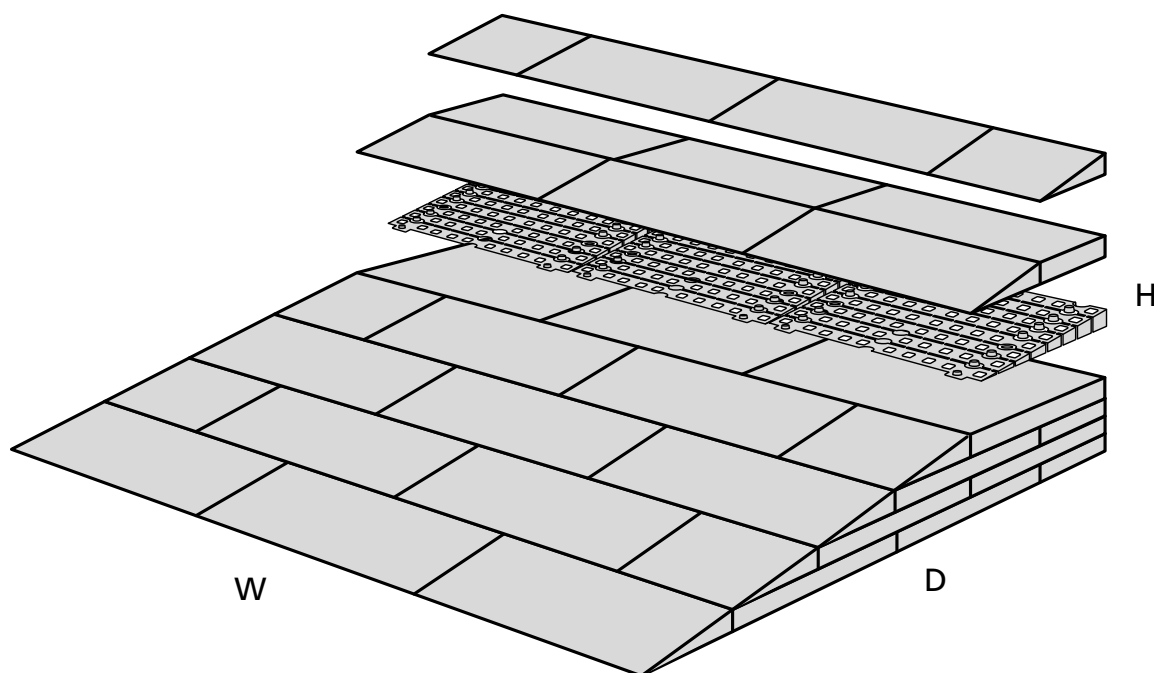

RAMP KIT 3N

Height: 7,2 - 12,7 cm

Width: 75 cm

Depth: 75 cm

Included

Danish Design Pat. Pend. and produced
in Denmark by Excellent Systems A/S

HEIGHT ADJUSTMENT

Remove Ramp Adjuster from toplayer: