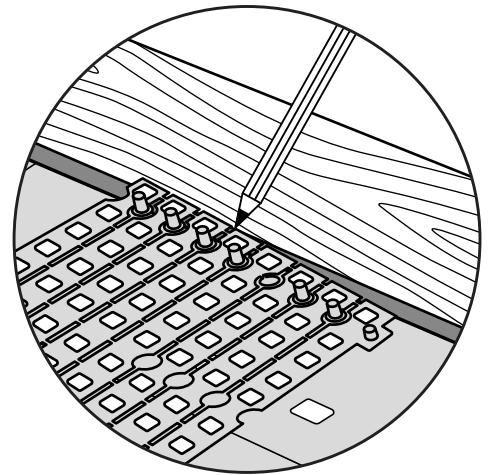

HEIGHT ADJUSTMENT

Remove Ramp Adjuster from toplayer:

Heights: