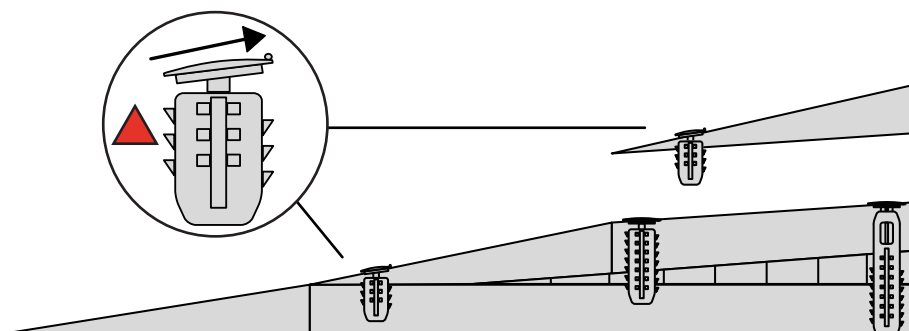

RAMP KIT 3N

Height: 7,2 - 12,7 cm

Width: 75 cm

Depth: 75 cm

Included

Danish Design Pat. Pend. and produced
in Denmark by Excellent Systems A/S

HEIGHT ADJUSTMENT

Remove Ramp Adjuster from toplayer:

Heights:

MOUNTING WITH LOCKS

FASTENING WITH MOUNTING PAD

Indoor:

Outdoor:

FASTENING WITH STOPPERS