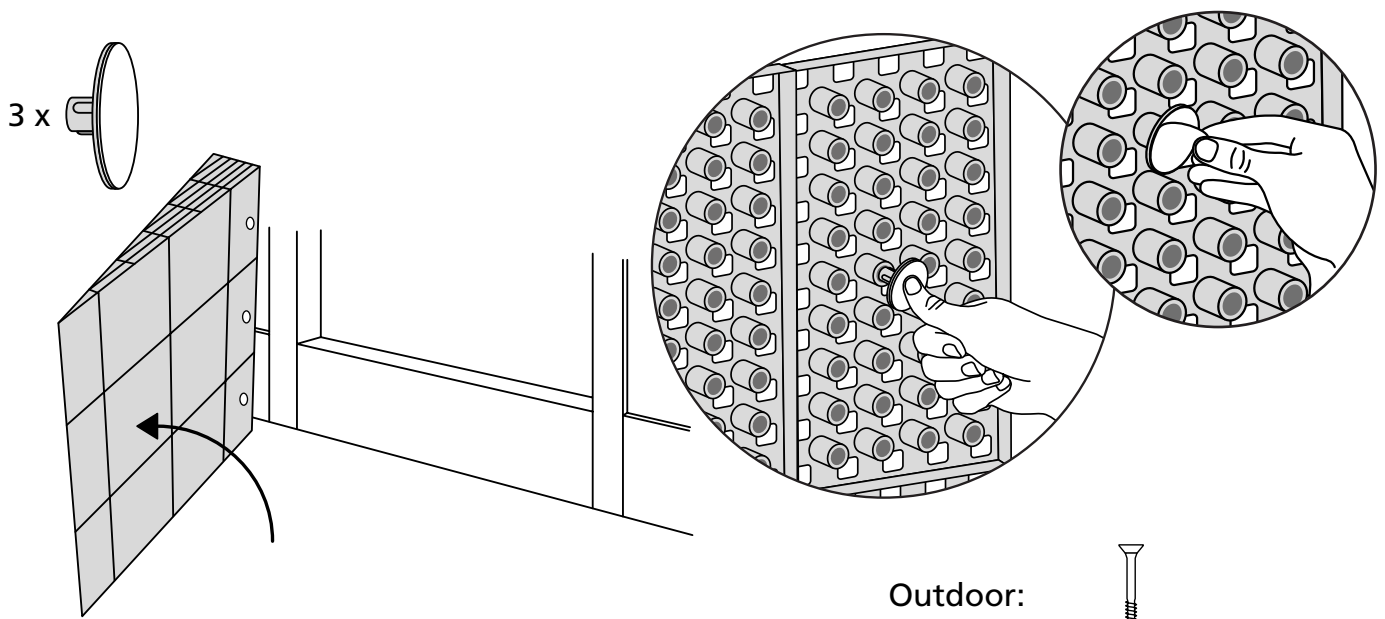

RAMP KIT 3N

Height: 7,2 - 12,7 cm

Width: 75 cm

Depth: 75 cm

Included

Danish Design Pat. Pend. and produced
in Denmark by Excellent Systems A/S

HEIGHT ADJUSTMENT

Remove Ramp Adjuster from toplayer:

Heights:

MOUNTING WITH LOCKS

FASTENING WITH MOUNTING PAD

Indoor:

Outdoor:

FASTENING WITH STOPPERS