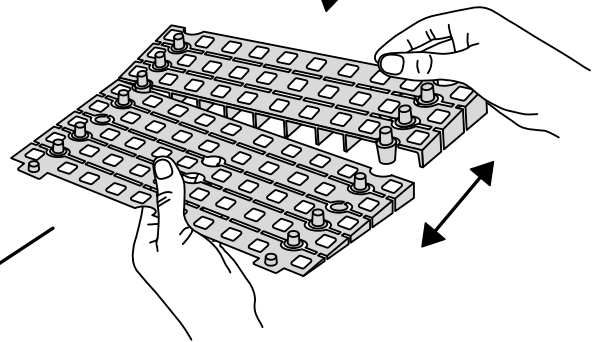

RAMP KIT 3N

Height: 7,2 - 12,7 cm

Width: 75 cm

Depth: 75 cm

Included

Danish Design Pat. Pend. and produced
in Denmark by Excellent Systems A/S

HEIGHT ADJUSTMENT

Remove Ramp Adjuster from toplayer:

Heights:

MOUNTING WITH LOCKS

FASTENING WITH MOUNTING PAD

Indoor:

Outdoor:

FASTENING WITH STOPPERS