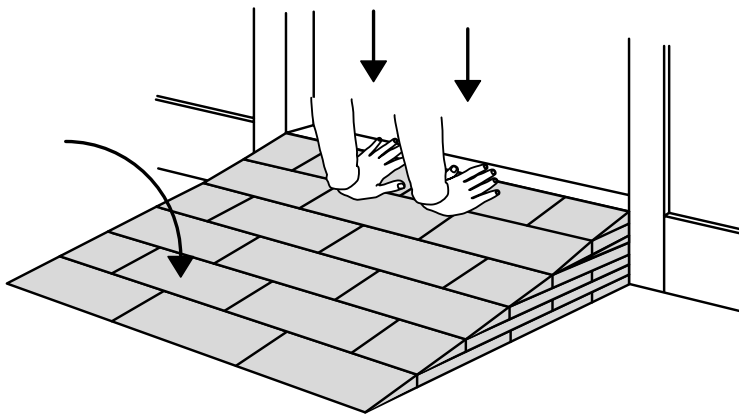

RAMP KIT 3N

Height: 7,2 - 12,7 cm

Width: 75 cm

Depth: 75 cm

Included

Danish Design Pat. Pend. and produced
in Denmark by Excellent Systems A/S

HEIGHT ADJUSTMENT

Remove Ramp Adjuster from toplayer:

Heights:

MOUNTING WITH LOCKS

FASTENING WITH MOUNTING PAD

Indoor:

Outdoor:

FASTENING WITH STOPPERS