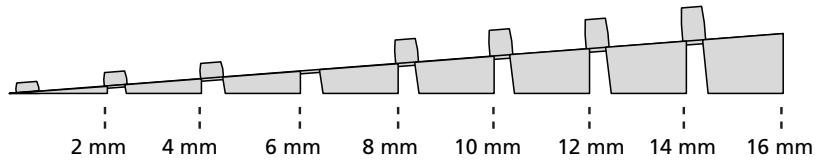

HEIGHT ADJUSTMENT

Remove Ramp Adjuster from toplayer:

Heights: