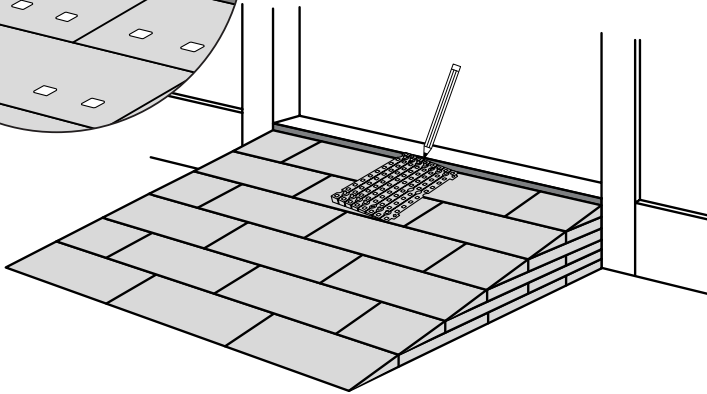

RAMP KIT 3N

Height: 7,2 - 12,7 cm

Width: 75 cm

Depth: 75 cm

Included

Danish Design Pat. Pend. and produced
in Denmark by Excellent Systems A/S

HEIGHT ADJUSTMENT

Remove Ramp Adjuster from toplayer:

Heights:

MOUNTING WITH LOCKS

FASTENING WITH MOUNTING PAD

Indoor:

Outdoor:

FASTENING WITH STOPPERS