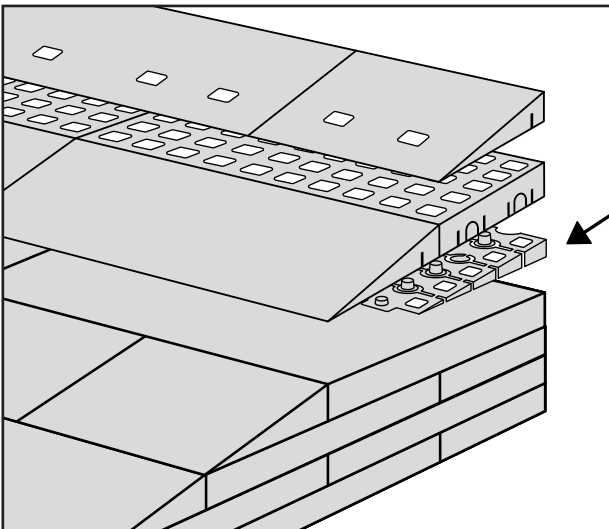

HEIGHT ADJUSTMENT

Remove Ramp Adjuster from toplayer:

Heights: