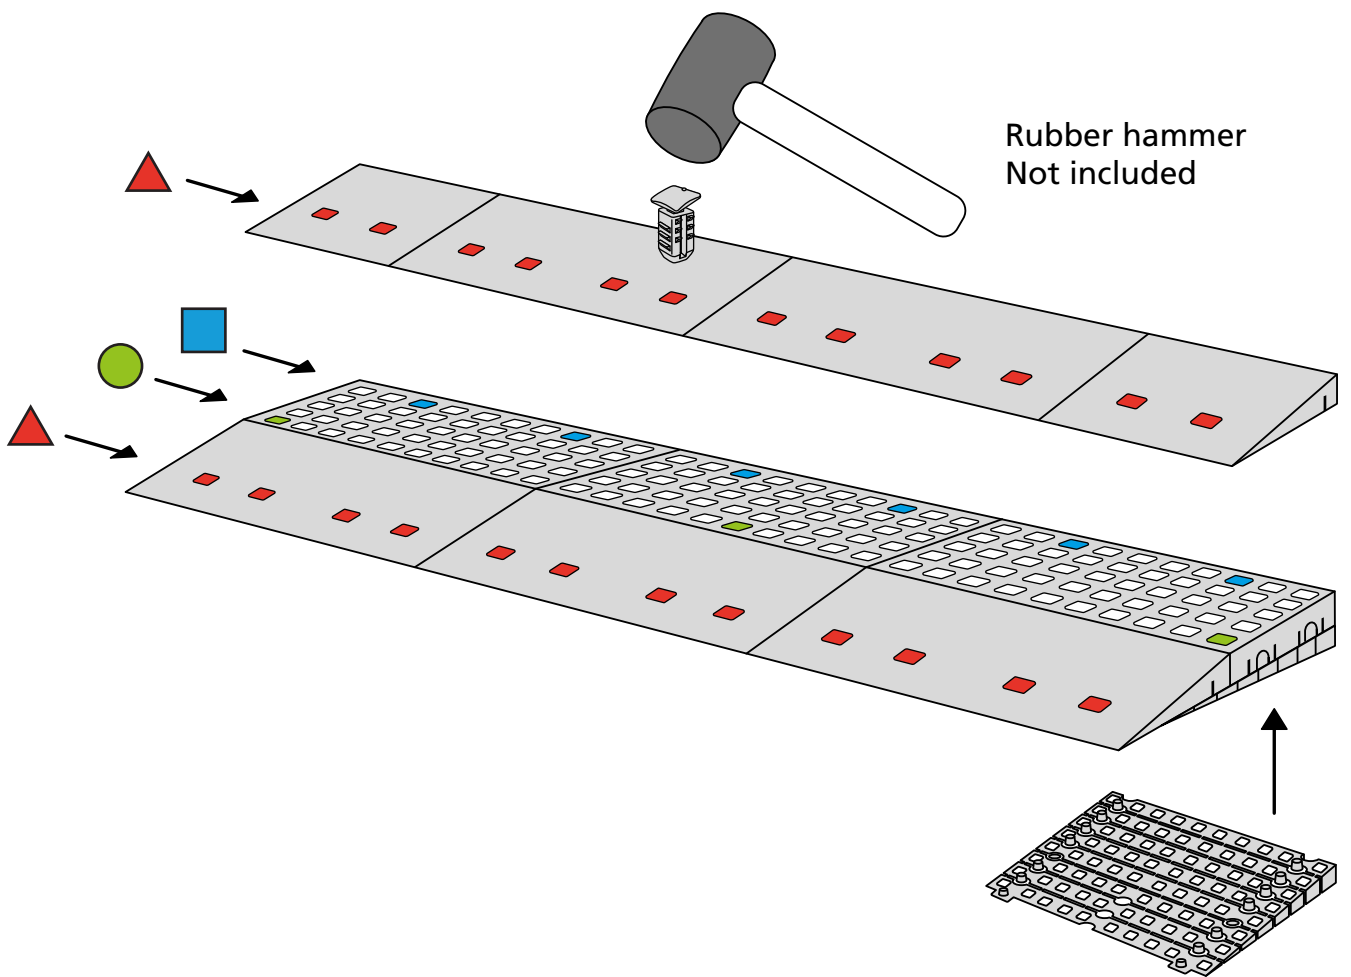

RAMP KIT 3N

Height: 7,2 - 12,7 cm

Width: 75 cm

Depth: 75 cm

Included

Danish Design Pat. Pend. and produced
in Denmark by Excellent Systems A/S

HEIGHT ADJUSTMENT

Remove Ramp Adjuster from toplayer:

Heights:

MOUNTING WITH LOCKS

FASTENING WITH MOUNTING PAD

Indoor:

Outdoor:

FASTENING WITH STOPPERS