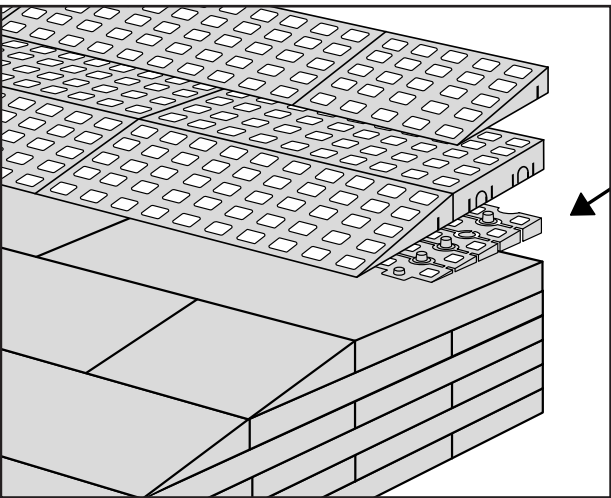

# RAMP KIT 4

Height: 10,8 - 16,3 cm

Width: 75 cm

Depth: 100 cm

# HEIGHT ADJUSTMENT

Remove Ramp Adjuster from toplayer:

Heights: