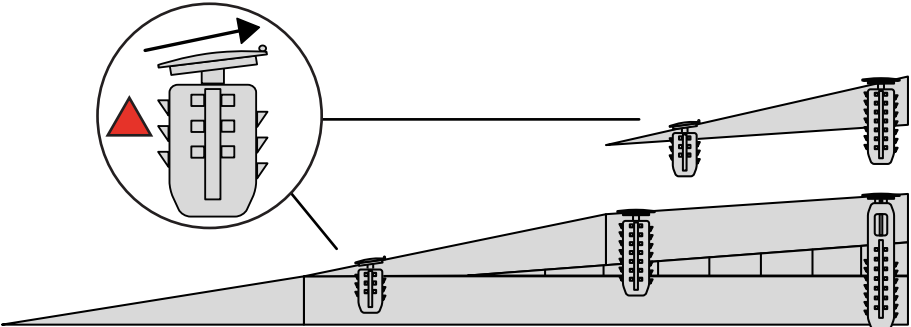

# RAMP KIT 4

Height: 10,8 - 16,3 cm

Width: 75 cm

Depth: 100 cm

# HEIGHT ADJUSTMENT

Remove Ramp Adjuster from toplayer:

Heights:

# MOUNTING WITH LOCKS

Rubber hammer  
Not included