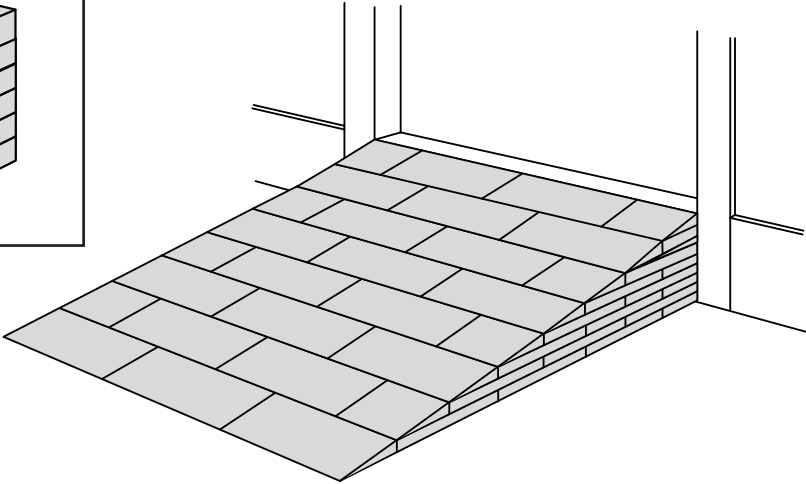

# RAMP KIT 4

Height: 10,8 - 16,3 cm

Width: 75 cm

Depth: 100 cm

# HEIGHT ADJUSTMENT

Remove Ramp Adjuster from toplayer:

Heights: