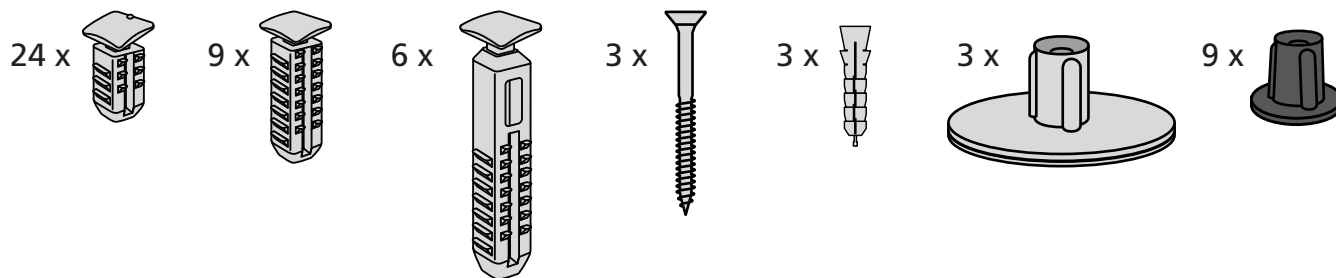

Included

Danish Design Pat. Pend. and produced
in Denmark by Excellent Systems A/S