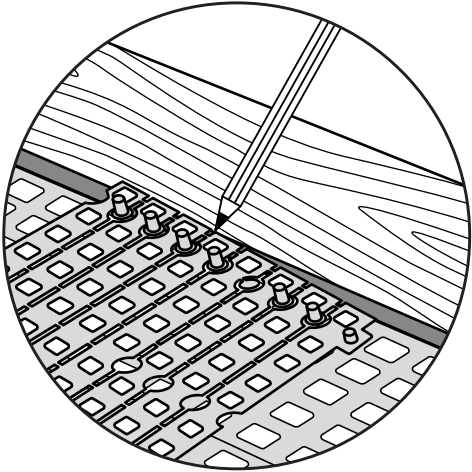

# RAMP KIT 4

Height: 10,8 - 16,3 cm

Width: 75 cm

Depth: 100 cm

# HEIGHT ADJUSTMENT

Remove Ramp Adjuster from toplayer:

Heights: