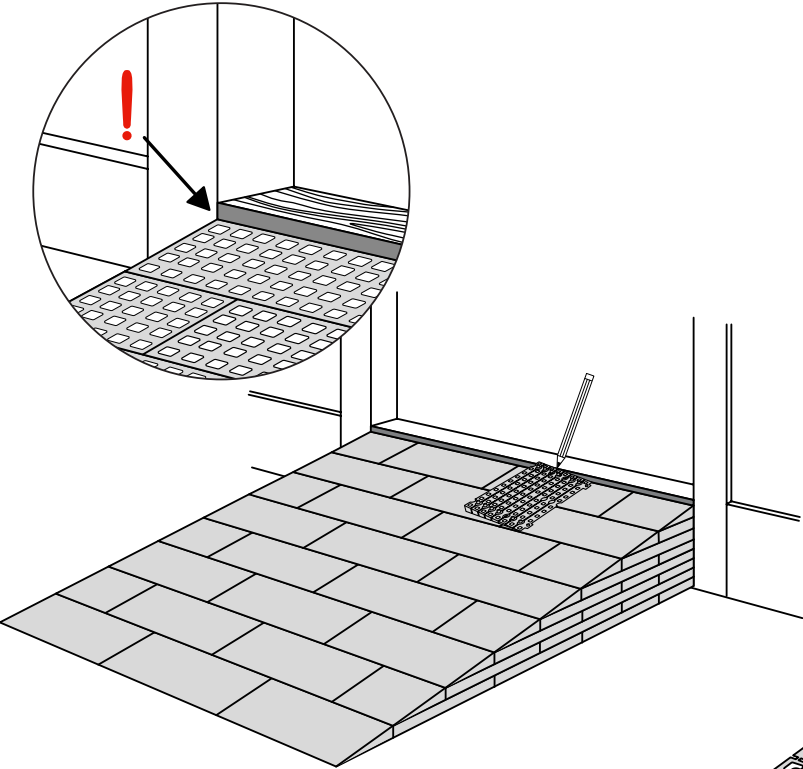

# RAMP KIT 4

Height: 10,8 - 16,3 cm

Width: 75 cm

Depth: 100 cm

# HEIGHT ADJUSTMENT

Remove Ramp Adjuster from toplayer:

Heights: