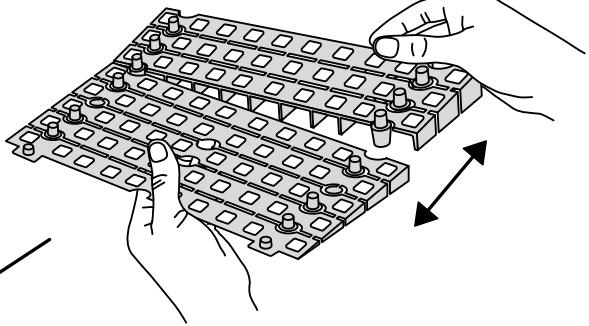

# RAMP KIT 4

Height: 10,8 - 16,3 cm

Width: 75 cm

Depth: 100 cm

# HEIGHT ADJUSTMENT

Remove Ramp Adjuster from toplayer:

Heights: