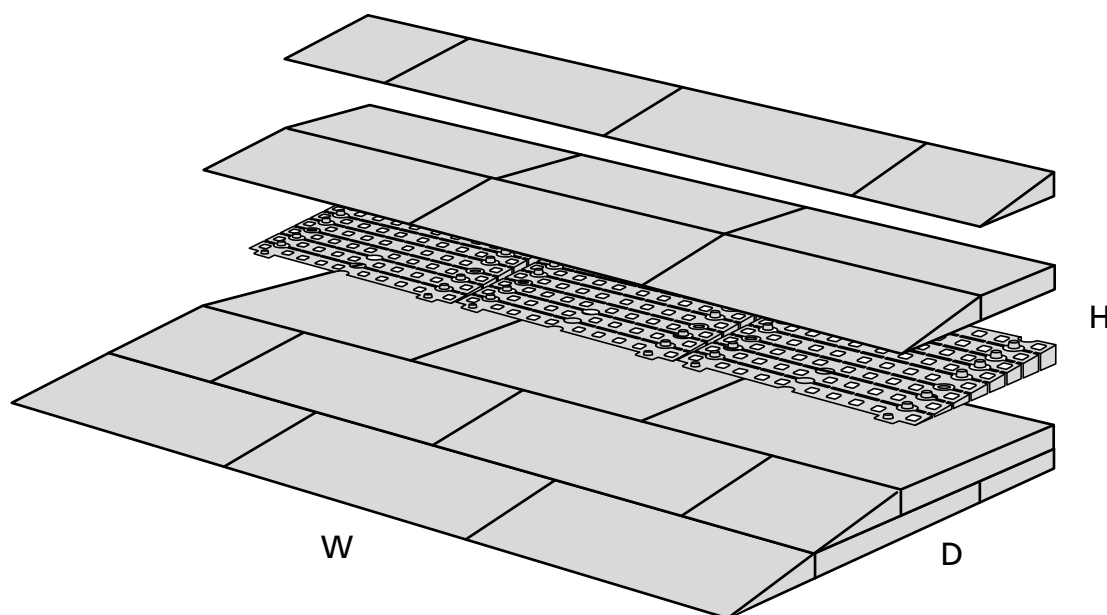

RAMP KIT 2

Height: 3,6 - 9,1 cm

Width: 75 cm

Depth: 50 cm

Included

Danish Design Pat. Pend. and produced
in Denmark by Excellent Systems A/S

HEIGHT ADJUSTMENT

Remove Ramp Adjuster from toplayer: