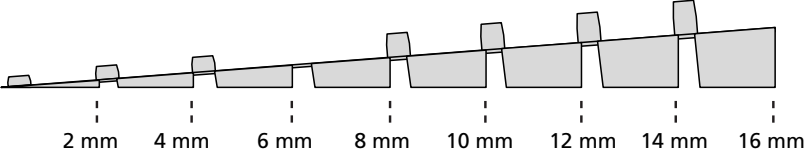

HEIGHT ADJUSTMENT

Remove Ramp Adjuster from toplayer:

Heights: