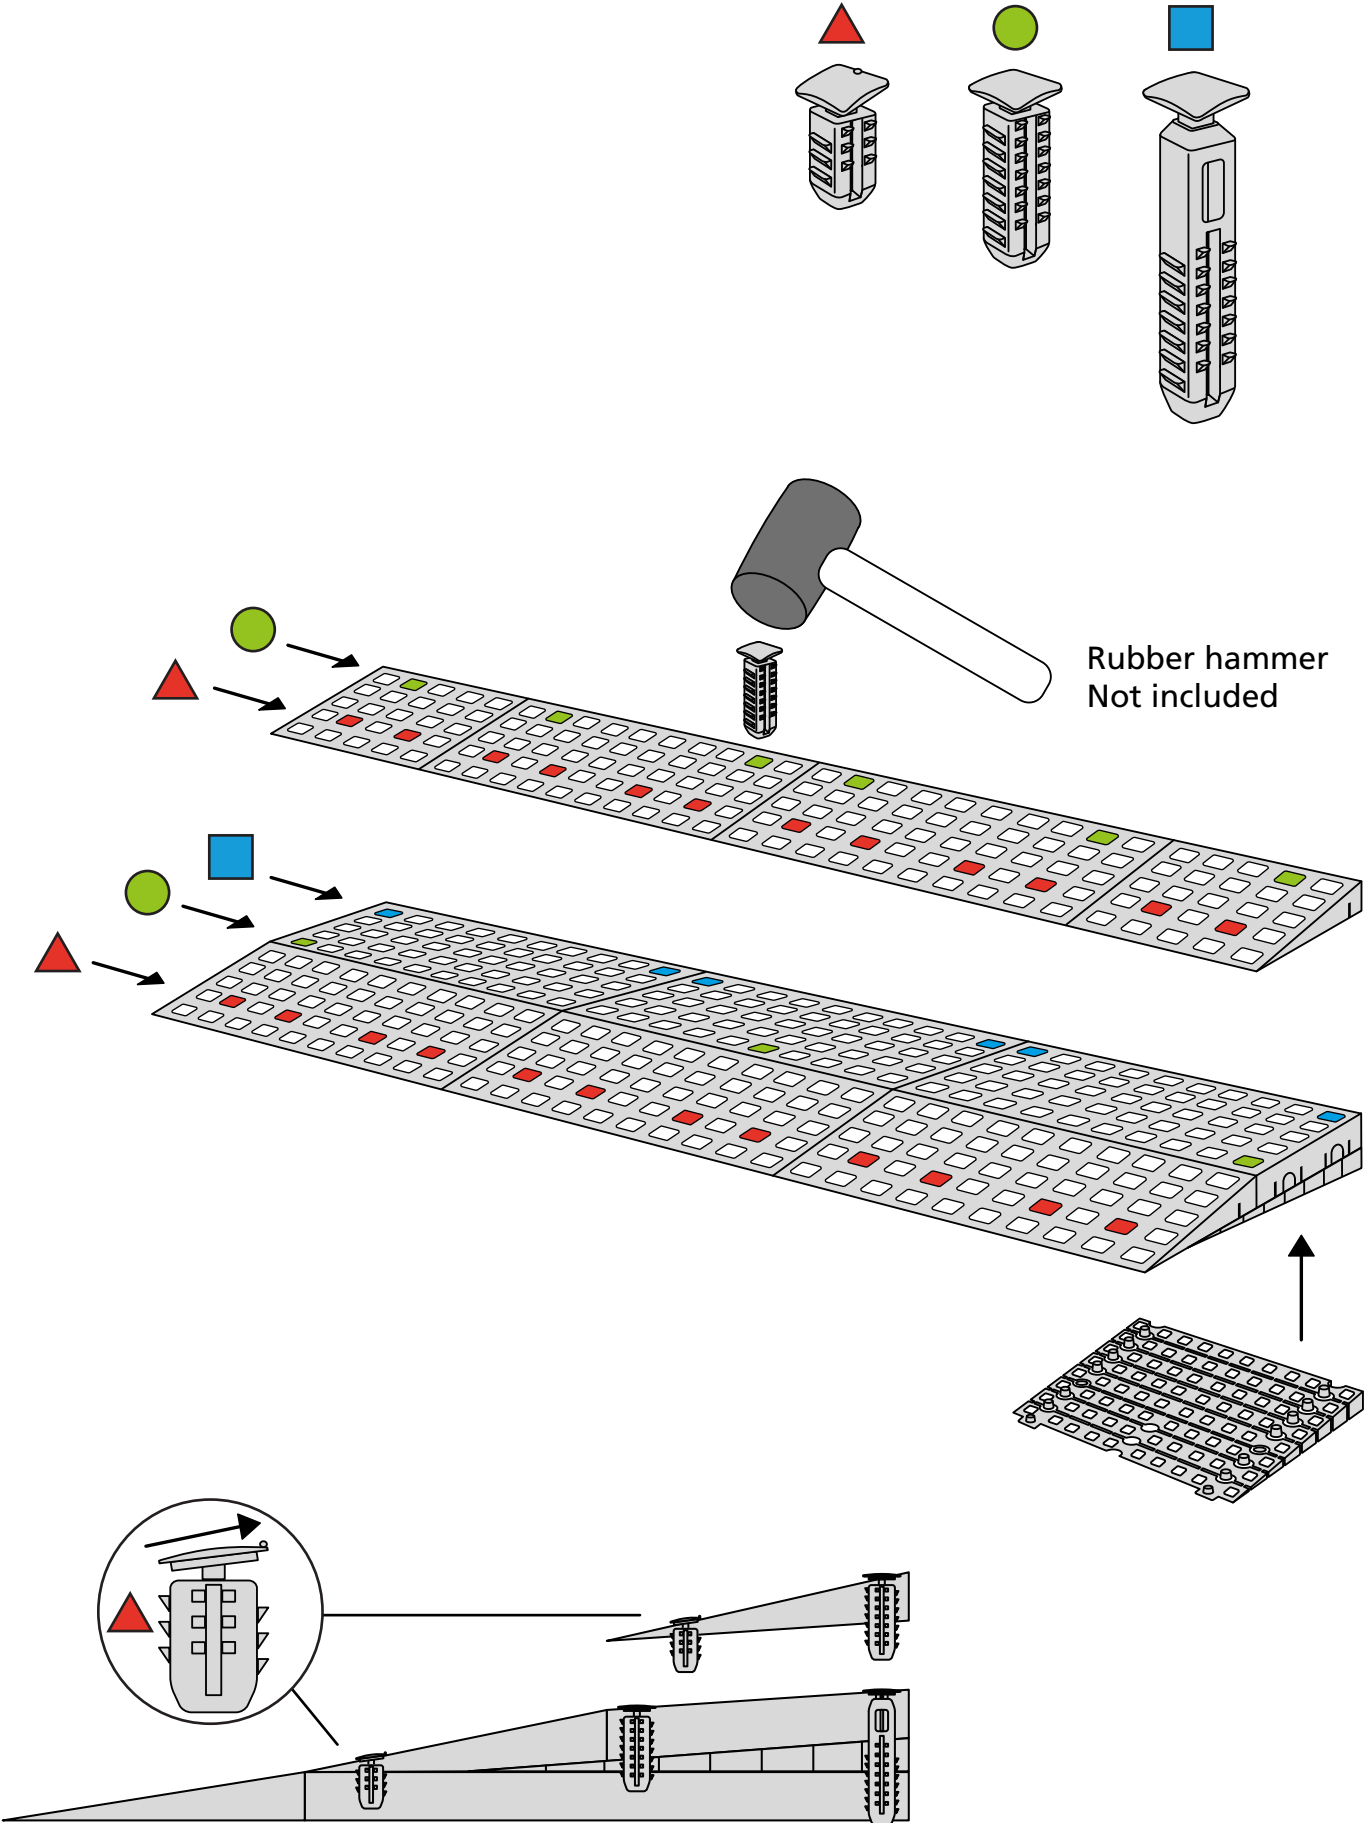

RAMP KIT 2

Height: 3,6 - 9,1 cm

Width: 75 cm

Depth: 50 cm

Included

Danish Design Pat. Pend. and produced
in Denmark by Excellent Systems A/S

HEIGHT ADJUSTMENT

Remove Ramp Adjuster from toplayer:

Heights:

MOUNTING WITH LOCKS

FASTENING WITH MOUNTING PADS

Indoor:

Outdoor:

FASTENING WITH STOPPERS

9 x