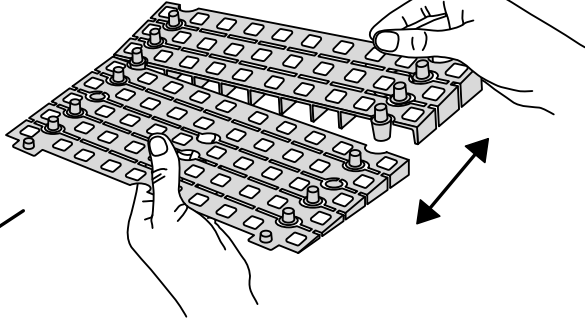

RAMP KIT 2

Height: 3,6 - 9,1 cm

Width: 75 cm

Depth: 50 cm

Included

Danish Design Pat. Pend. and produced
in Denmark by Excellent Systems A/S

HEIGHT ADJUSTMENT

Remove Ramp Adjuster from toplayer:

Heights:

MOUNTING WITH LOCKS

FASTENING WITH MOUNTING PADS

Indoor:

Outdoor:

FASTENING WITH STOPPERS

9 x