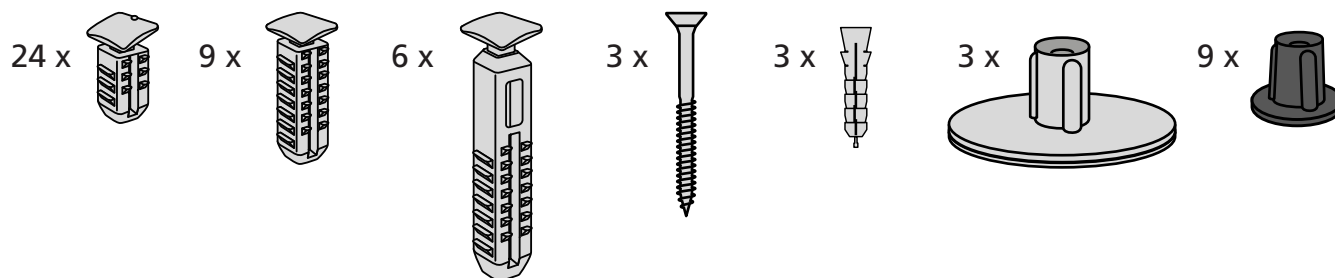

RAMP KIT 2

Height: 3,6 - 9,1 cm

Width: 75 cm

Depth: 50 cm

Included

Danish Design Pat. Pend. and produced
in Denmark by Excellent Systems A/S

HEIGHT ADJUSTMENT

Remove Ramp Adjuster from toplayer: