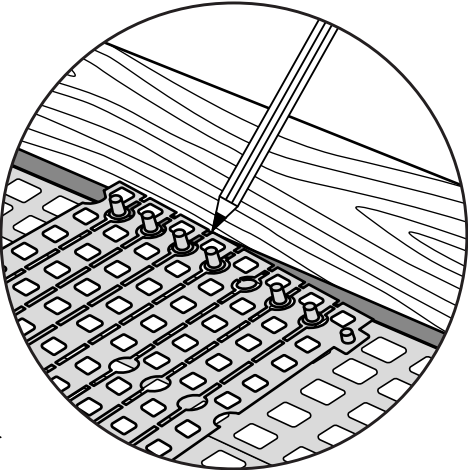

HEIGHT ADJUSTMENT

Remove Ramp Adjuster from toplayer:

Heights: