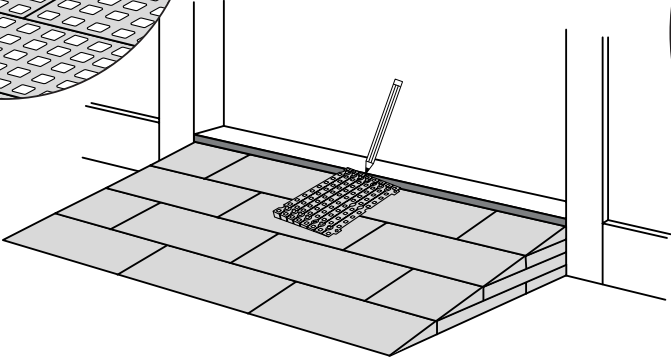

RAMP KIT 2

Height: 3,6 - 9,1 cm

Width: 75 cm

Depth: 50 cm

Included

Danish Design Pat. Pend. and produced
in Denmark by Excellent Systems A/S

HEIGHT ADJUSTMENT

Remove Ramp Adjuster from toplayer:

Heights:

MOUNTING WITH LOCKS

FASTENING WITH MOUNTING PADS

Indoor:

Outdoor:

FASTENING WITH STOPPERS

9 x