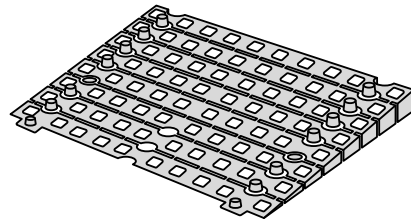

RAMP KIT 5

Height: 14,4 - 19,9 cm

Width: 75 cm

Depth: 125 cm

Included

HEIGHT ADJUSTMENT

Remove Ramp Adjuster from toplayer:

Heights:

MOUNTING WITH LOCKS

Rubber hammer
Not included

FASTENING WITH MOUNTING PAD

Indoor:

Outdoor:

FASTENING WITH STOPPERS