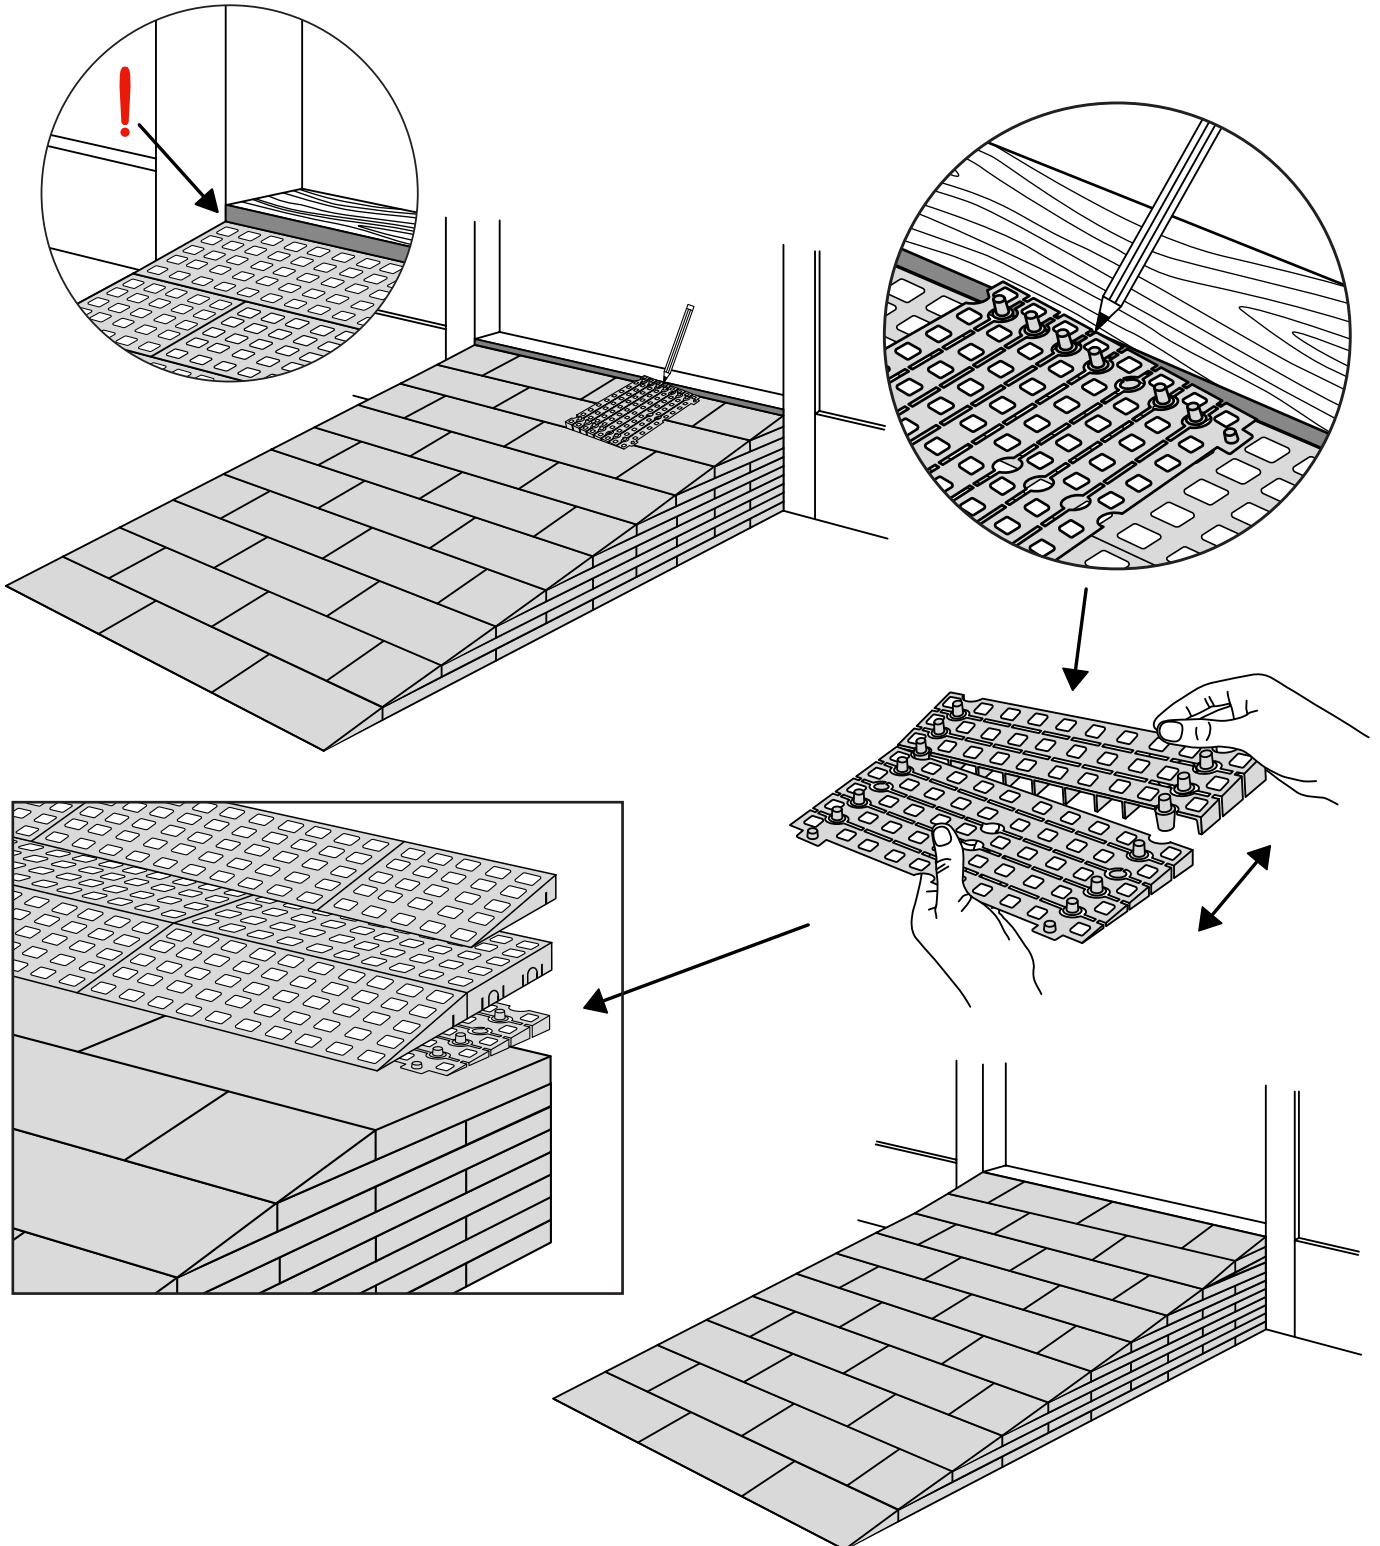

RAMP KIT 5

Height: 14,4 - 19,9 cm

Width: 75 cm

Depth: 125 cm

Included

HEIGHT ADJUSTMENT

Remove Ramp Adjuster from toplayer:

Heights:

MOUNTING WITH LOCKS

Rubber hammer
Not included

FASTENING WITH MOUNTING PAD

Indoor:

Outdoor:

FASTENING WITH STOPPERS