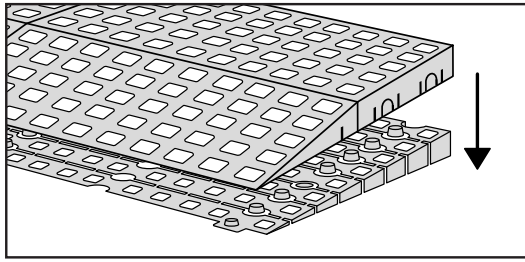

RAMP KIT 5

Height: 14,4 - 19,9 cm

Width: 75 cm

Depth: 125 cm

Included

HEIGHT ADJUSTMENT

Remove Ramp Adjuster from toplayer:

Heights: