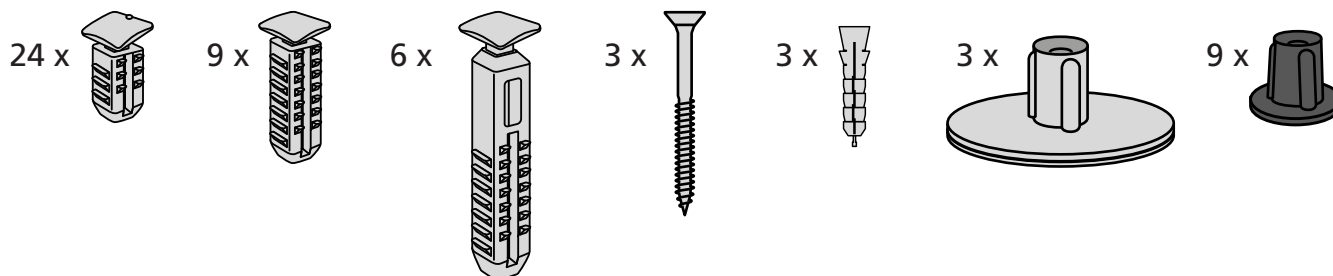

RAMP KIT 5

Height: 14,4 - 19,9 cm

Width: 75 cm

Depth: 125 cm

Included

HEIGHT ADJUSTMENT

Remove Ramp Adjuster from toplayer:

Heights: