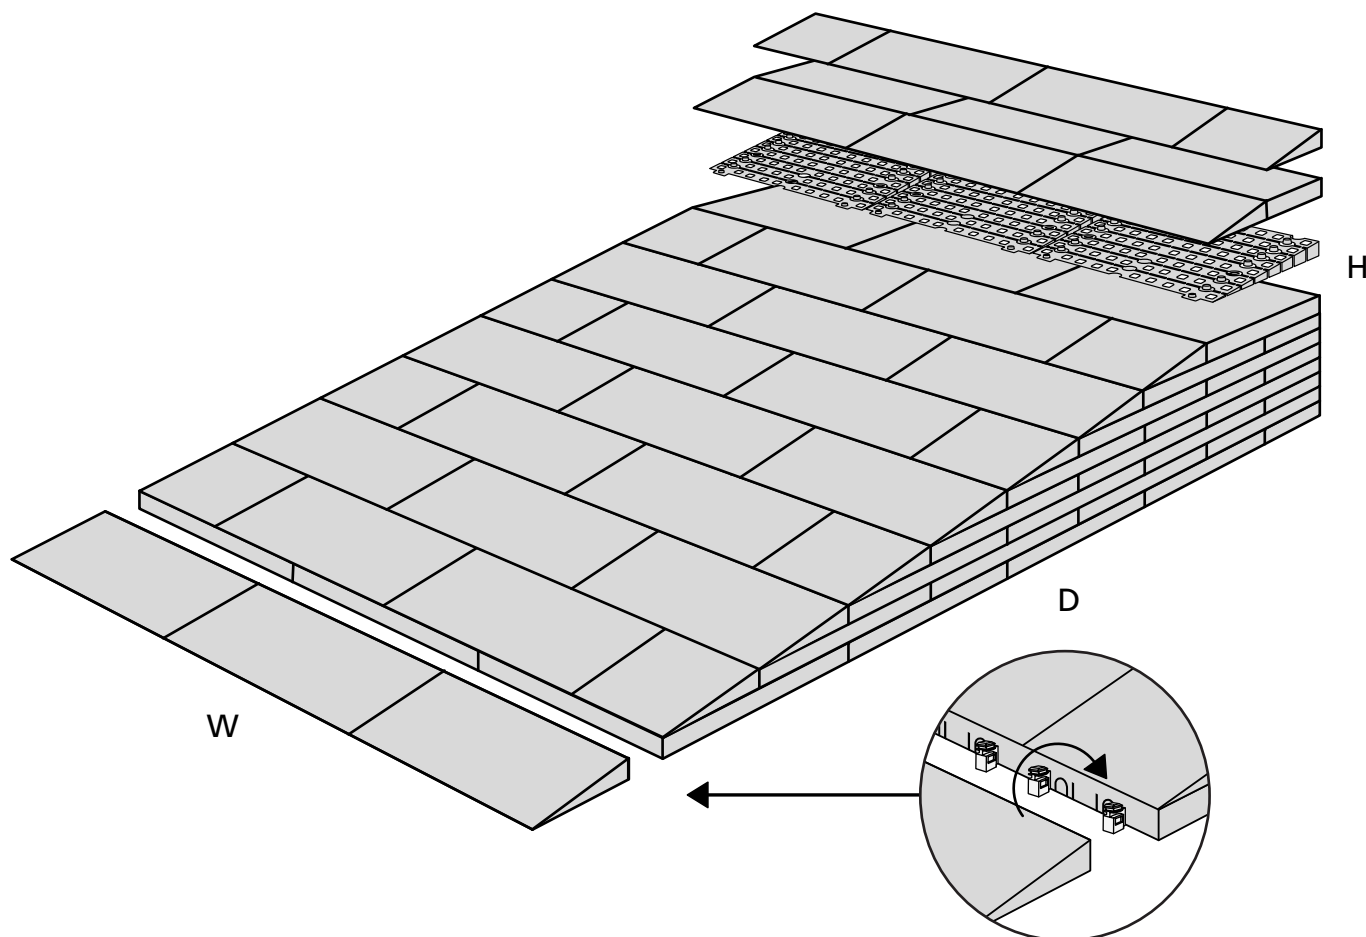

RAMP KIT 5

Height: 14,4 - 19,9 cm

Width: 75 cm

Depth: 125 cm

Included

HEIGHT ADJUSTMENT

Remove Ramp Adjuster from toplayer:

Heights: