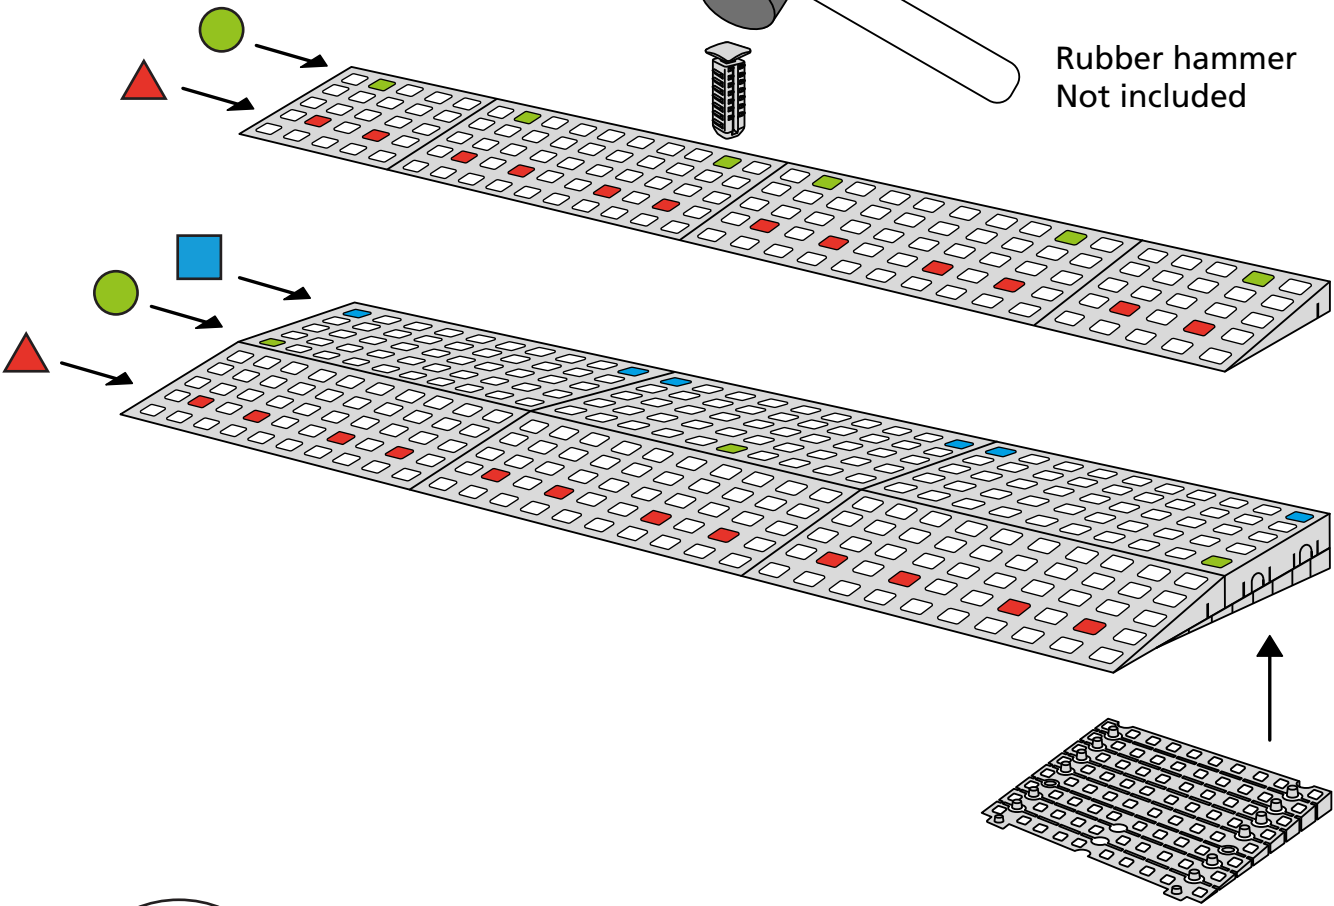

RAMP KIT 5

Height: 14,4 - 19,9 cm

Width: 75 cm

Depth: 125 cm

Included

HEIGHT ADJUSTMENT

Remove Ramp Adjuster from toplayer:

Heights:

MOUNTING WITH LOCKS

Rubber hammer
Not included

FASTENING WITH MOUNTING PAD

Indoor:

Outdoor:

FASTENING WITH STOPPERS