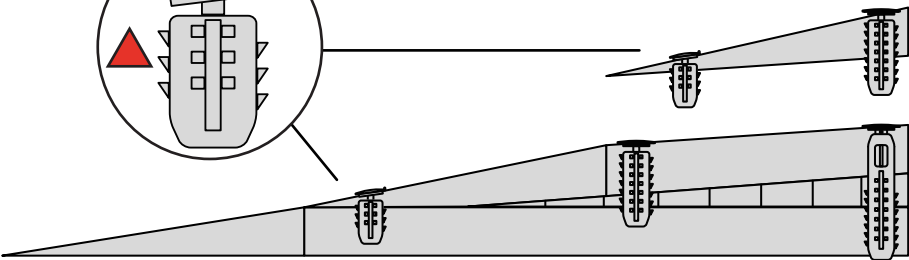

Rubber hammer
Not included