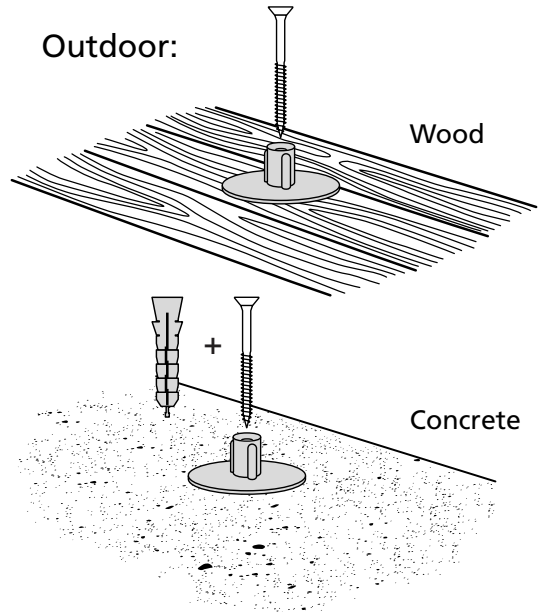

RAMP KIT 5

Height: 14,4 - 19,9 cm

Width: 75 cm

Depth: 125 cm

Included

HEIGHT ADJUSTMENT

Remove Ramp Adjuster from toplayer:

Heights:

MOUNTING WITH LOCKS

Rubber hammer
Not included

FASTENING WITH MOUNTING PAD

Indoor:

Outdoor:

FASTENING WITH STOPPERS