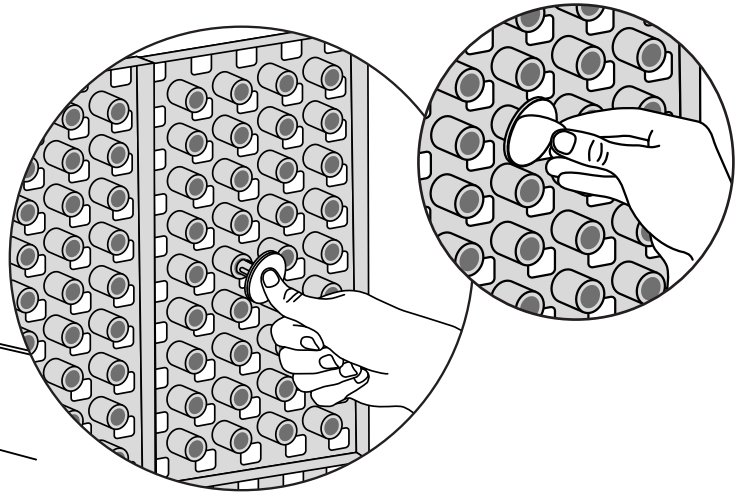

RAMP KIT 5

Height: 14,4 - 19,9 cm

Width: 75 cm

Depth: 125 cm

Included

HEIGHT ADJUSTMENT

Remove Ramp Adjuster from toplayer:

Heights:

MOUNTING WITH LOCKS

Rubber hammer
Not included

FASTENING WITH MOUNTING PAD

Indoor:

Outdoor:

FASTENING WITH STOPPERS