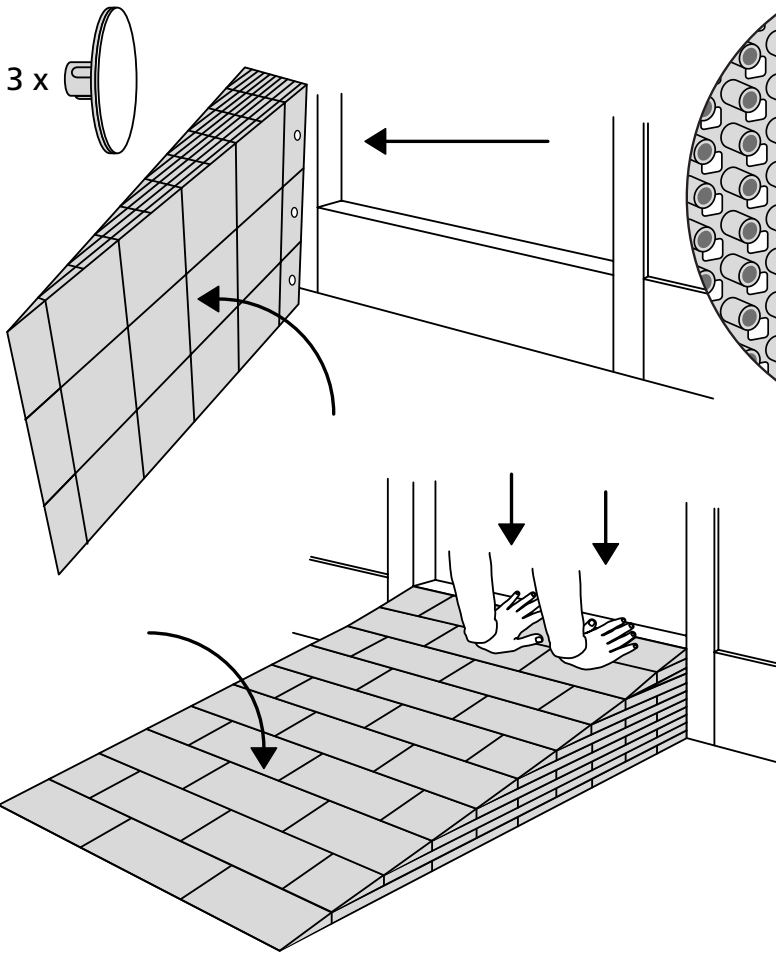

RAMP KIT 5

Height: 14,4 - 19,9 cm

Width: 75 cm

Depth: 125 cm

Included

HEIGHT ADJUSTMENT

Remove Ramp Adjuster from toplayer:

Heights:

MOUNTING WITH LOCKS

Rubber hammer
Not included

FASTENING WITH MOUNTING PAD

Indoor:

Outdoor:

FASTENING WITH STOPPERS