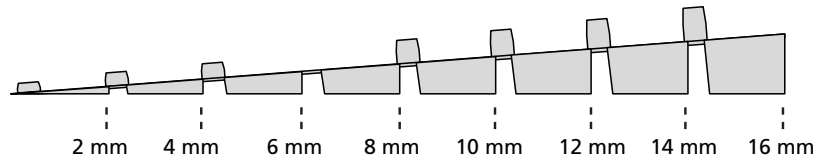

RAMP KIT 5

Height: 14,4 - 19,9 cm

Width: 75 cm

Depth: 125 cm

Included

HEIGHT ADJUSTMENT

Remove Ramp Adjuster from toplayer:

Heights: