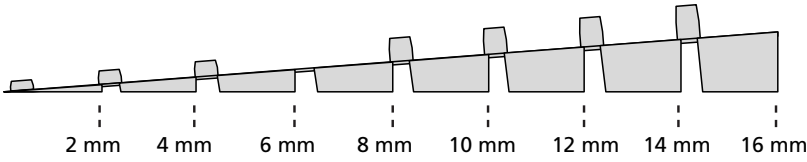

HEIGHT ADJUSTMENT

Remove Ramp Adjuster from toplayer:

Heights: