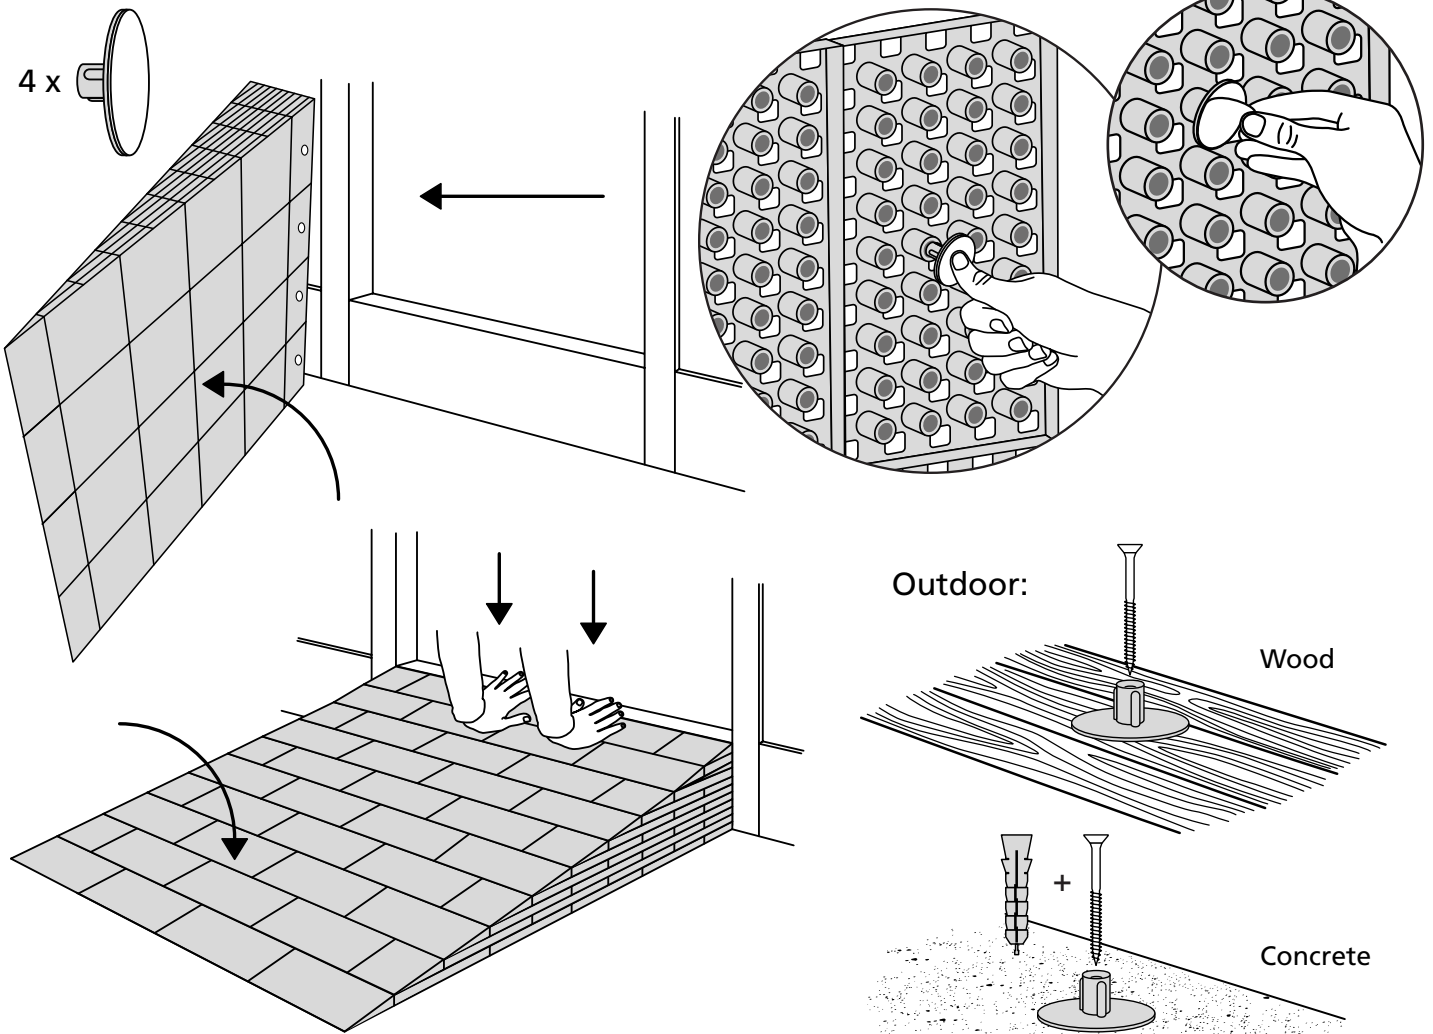

RAMP KIT 105N

Height: 14,4 - 19,9 cm

Width: 100 cm

Depth: 125 cm

Included

Danish Design Pat. Pend. and produced
in Denmark by Excellent Systems A/S

HEIGHT ADJUSTMENT

Remove Ramp Adjuster from toplayer:

Heights:

MOUNTING WITH LOCKS

FASTENING WITH MOUNTING PADS

Indoor:

FASTENING WITH STOPPERS