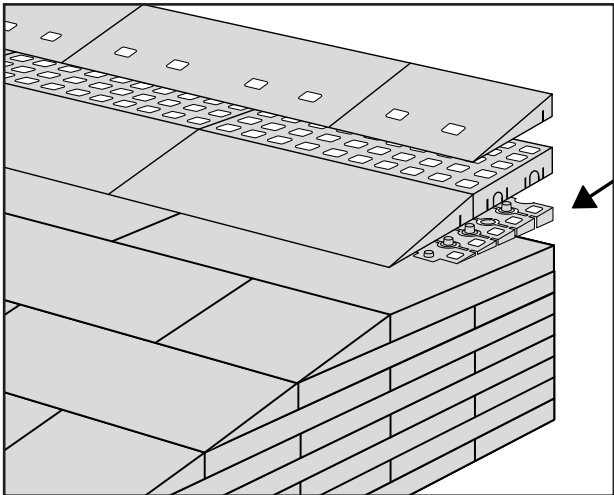

RAMP KIT 105N

Height: 14,4 - 19,9 cm

Width: 100 cm

Depth: 125 cm

Included

Danish Design Pat. Pend. and produced
in Denmark by Excellent Systems A/S

HEIGHT ADJUSTMENT

Remove Ramp Adjuster from toplayer:

Heights:

MOUNTING WITH LOCKS

FASTENING WITH MOUNTING PADS

Indoor:

FASTENING WITH STOPPERS