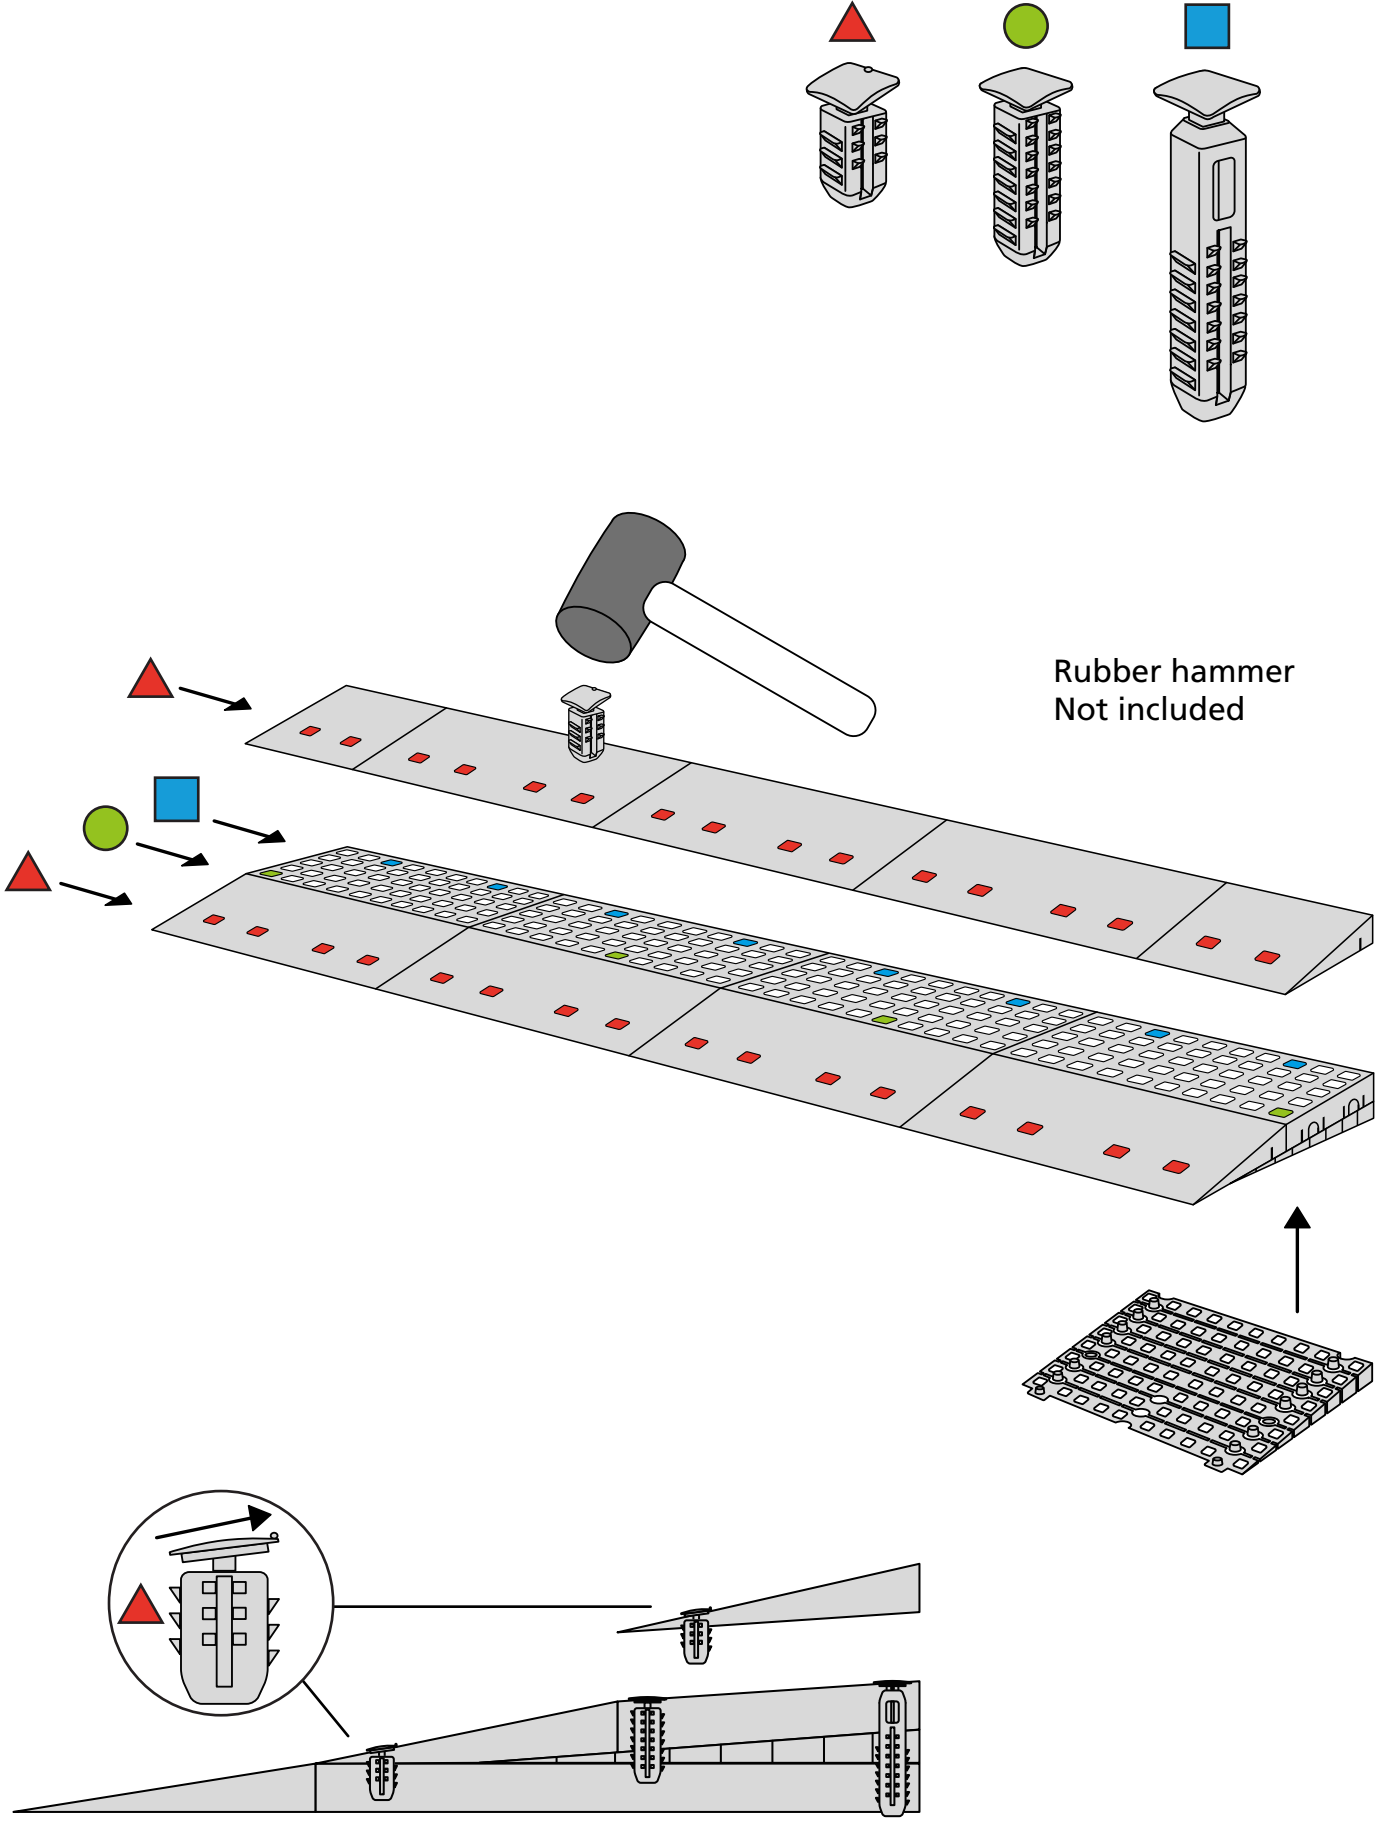

RAMP KIT 105N

Height: 14,4 - 19,9 cm

Width: 100 cm

Depth: 125 cm

Included

Danish Design Pat. Pend. and produced
in Denmark by Excellent Systems A/S

HEIGHT ADJUSTMENT

Remove Ramp Adjuster from toplayer:

Heights:

MOUNTING WITH LOCKS

FASTENING WITH MOUNTING PADS

Indoor:

FASTENING WITH STOPPERS