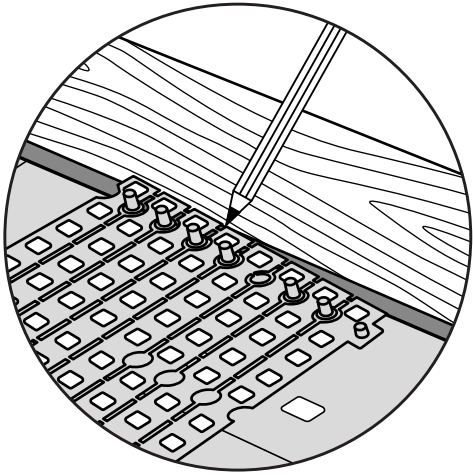

HEIGHT ADJUSTMENT

Remove Ramp Adjuster from toplayer:

Heights: