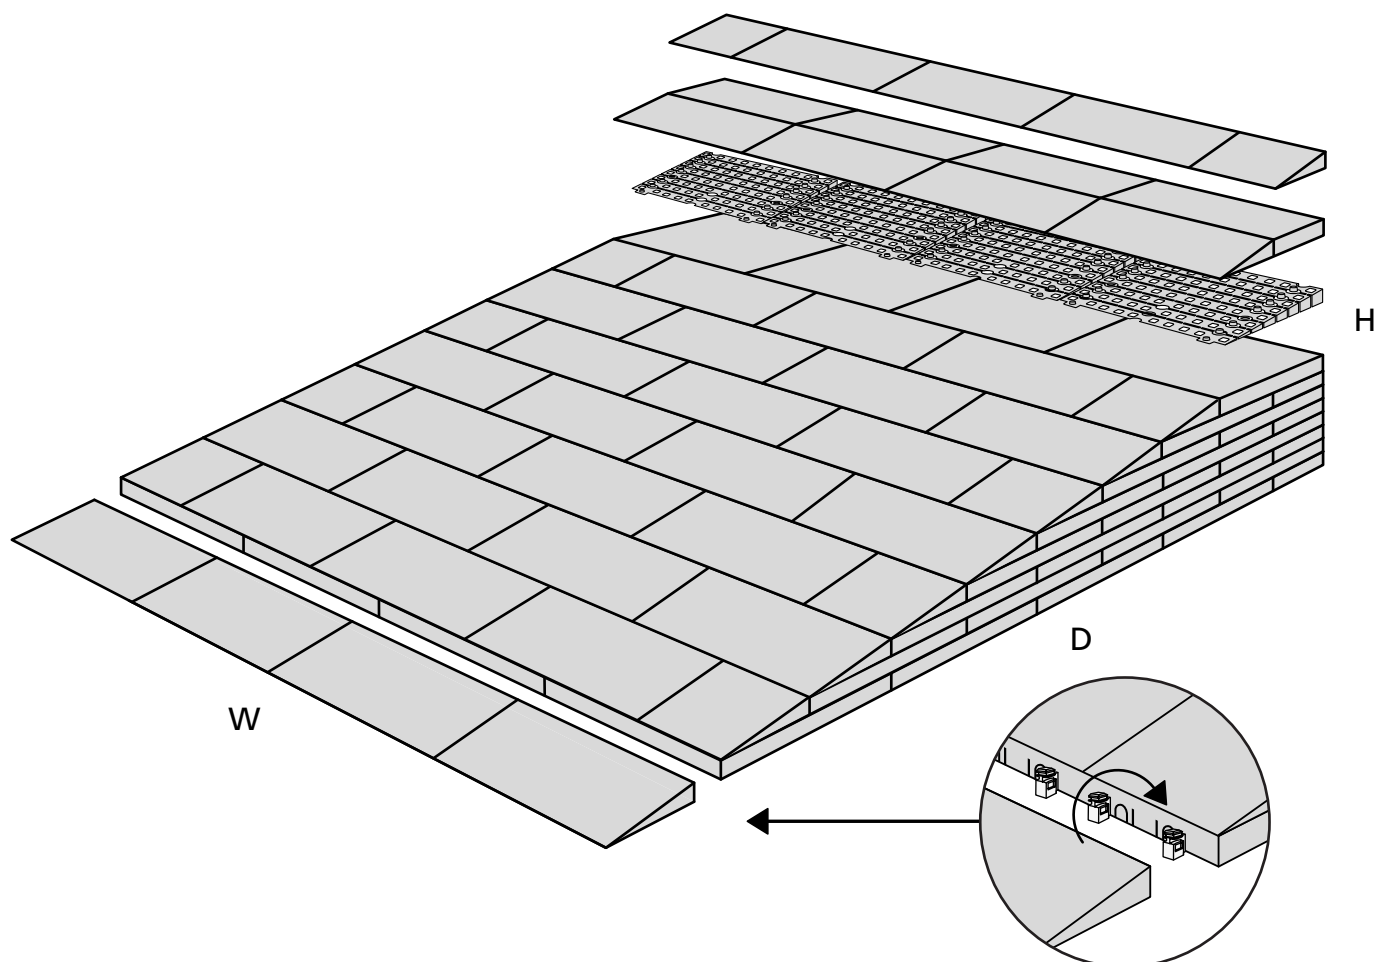

RAMP KIT 105N

Height: 14,4 - 19,9 cm

Width: 100 cm

Depth: 125 cm

Included

Danish Design Pat. Pend. and produced
in Denmark by Excellent Systems A/S

HEIGHT ADJUSTMENT

Remove Ramp Adjuster from toplayer:

Heights:

MOUNTING WITH LOCKS

FASTENING WITH MOUNTING PADS

Indoor:

FASTENING WITH STOPPERS