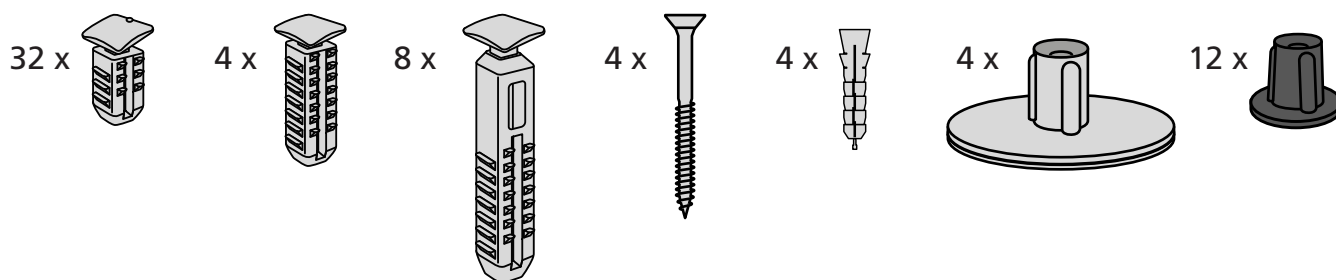

RAMP KIT 105N

Height: 14,4 - 19,9 cm

Width: 100 cm

Depth: 125 cm

Included

Danish Design Pat. Pend. and produced
in Denmark by Excellent Systems A/S

HEIGHT ADJUSTMENT

Remove Ramp Adjuster from toplayer: