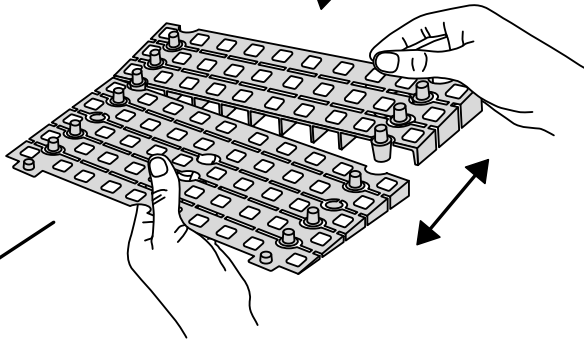

RAMP KIT 105N

Height: 14,4 - 19,9 cm

Width: 100 cm

Depth: 125 cm

Included

Danish Design Pat. Pend. and produced
in Denmark by Excellent Systems A/S

HEIGHT ADJUSTMENT

Remove Ramp Adjuster from toplayer:

Heights:

MOUNTING WITH LOCKS

FASTENING WITH MOUNTING PADS

Indoor:

FASTENING WITH STOPPERS