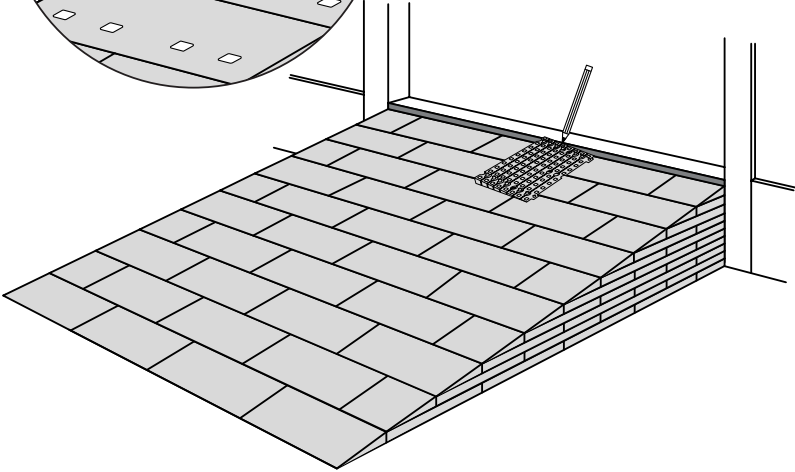

RAMP KIT 105N

Height: 14,4 - 19,9 cm

Width: 100 cm

Depth: 125 cm

Included

Danish Design Pat. Pend. and produced
in Denmark by Excellent Systems A/S

HEIGHT ADJUSTMENT

Remove Ramp Adjuster from toplayer:

Heights:

MOUNTING WITH LOCKS

FASTENING WITH MOUNTING PADS

Indoor:

FASTENING WITH STOPPERS