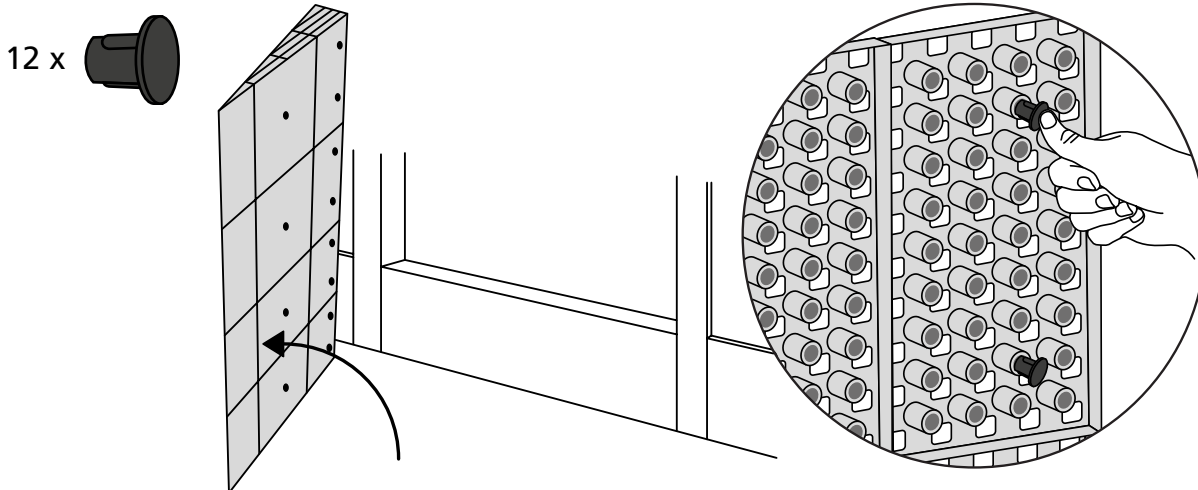

RAMP KIT 102

Height: 3,6 - 9,1 cm

Width: 100 cm

Depth: 50 cm

Included

Danish Design Pat. Pend. and produced
in Denmark by Excellent Systems A/S

HEIGHT ADJUSTMENT

Remove Ramp Adjuster from toplayer:

Heights:

MOUNTING WITH LOCKS

FASTENING WITH MOUNTING PADS

Indoor:

Outdoor:

Wood

Concrete

FASTENING WITH STOPPERS