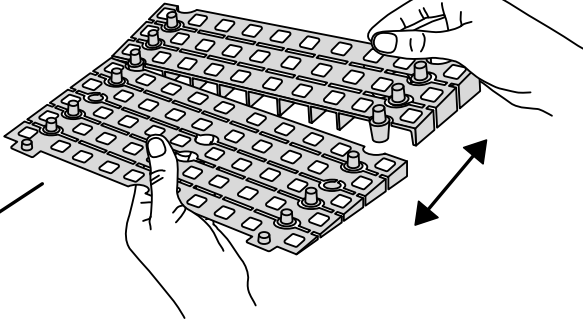

RAMP KIT 102

Height: 3,6 - 9,1 cm

Width: 100 cm

Depth: 50 cm

Included

Danish Design Pat. Pend. and produced
in Denmark by Excellent Systems A/S

HEIGHT ADJUSTMENT

Remove Ramp Adjuster from toplayer:

Heights:

MOUNTING WITH LOCKS

FASTENING WITH MOUNTING PADS

Indoor:

Outdoor:

Wood

Concrete

FASTENING WITH STOPPERS