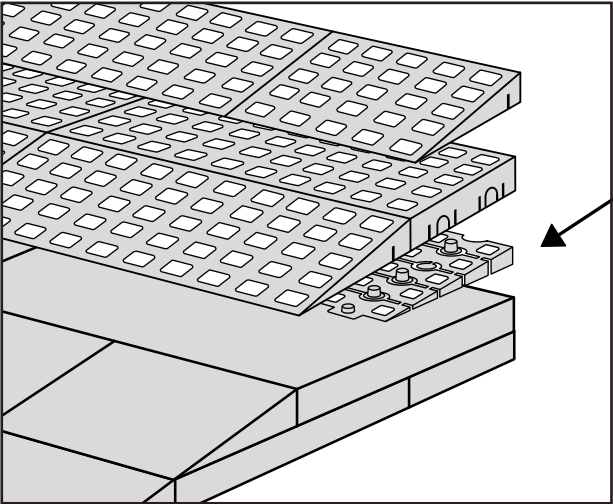

RAMP KIT 102

Height: 3,6 - 9,1 cm

Width: 100 cm

Depth: 50 cm

Included

Danish Design Pat. Pend. and produced
in Denmark by Excellent Systems A/S

HEIGHT ADJUSTMENT

Remove Ramp Adjuster from toplayer:

Heights:

MOUNTING WITH LOCKS

FASTENING WITH MOUNTING PADS

Indoor:

Outdoor:

Wood

Concrete

FASTENING WITH STOPPERS