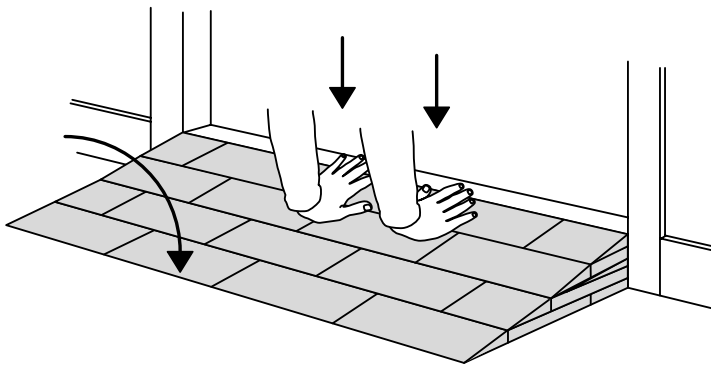

RAMP KIT 102

Height: 3,6 - 9,1 cm

Width: 100 cm

Depth: 50 cm

Included

Danish Design Pat. Pend. and produced
in Denmark by Excellent Systems A/S

HEIGHT ADJUSTMENT

Remove Ramp Adjuster from toplayer:

Heights:

MOUNTING WITH LOCKS

FASTENING WITH MOUNTING PADS

Indoor:

Outdoor:

Wood

Concrete

FASTENING WITH STOPPERS