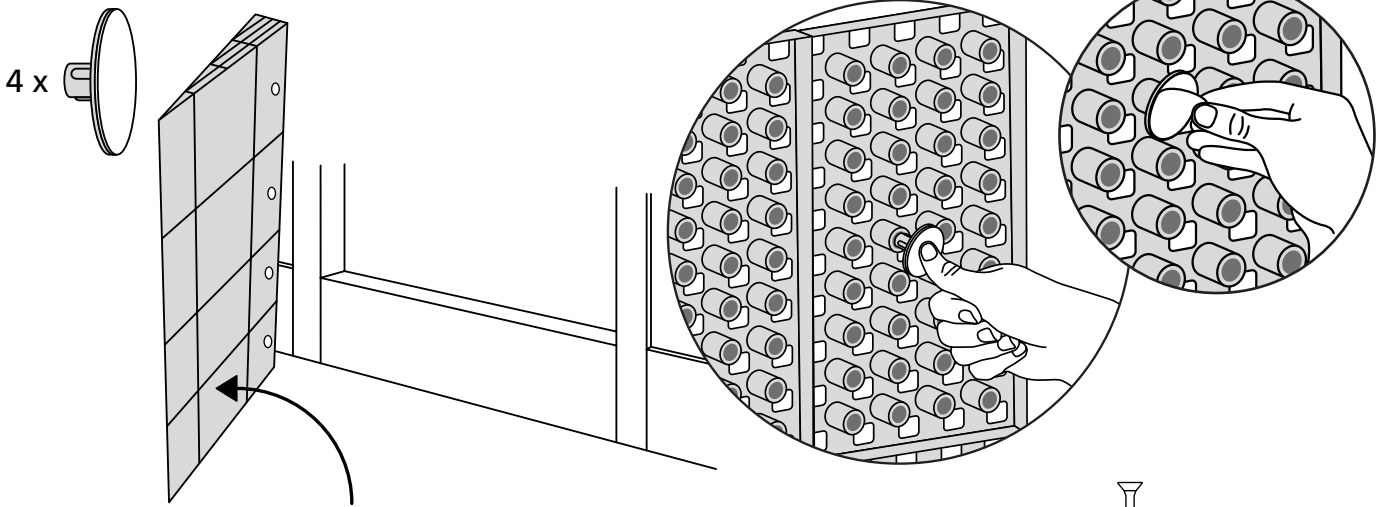

RAMP KIT 102

Height: 3,6 - 9,1 cm

Width: 100 cm

Depth: 50 cm

Included

Danish Design Pat. Pend. and produced
in Denmark by Excellent Systems A/S

HEIGHT ADJUSTMENT

Remove Ramp Adjuster from toplayer:

Heights:

MOUNTING WITH LOCKS

FASTENING WITH MOUNTING PADS

Indoor:

Outdoor:

Wood

Concrete

FASTENING WITH STOPPERS