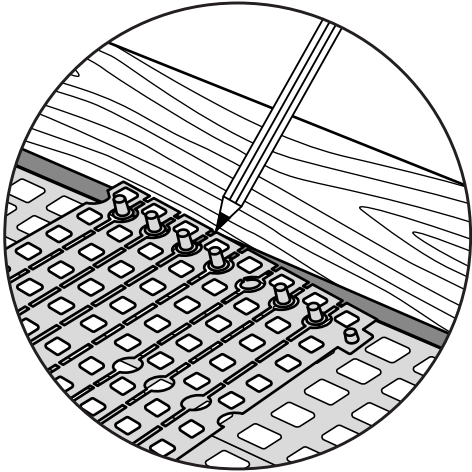

HEIGHT ADJUSTMENT

Remove Ramp Adjuster from toplayer:

Heights: