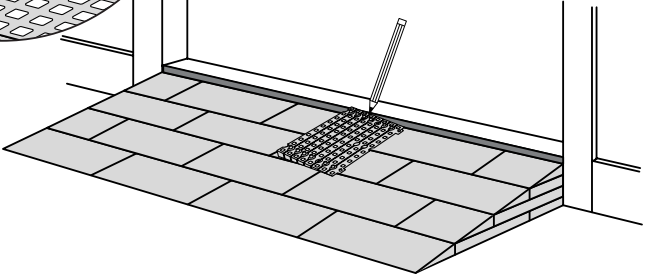

RAMP KIT 102

Height: 3,6 - 9,1 cm

Width: 100 cm

Depth: 50 cm

Included

Danish Design Pat. Pend. and produced
in Denmark by Excellent Systems A/S

HEIGHT ADJUSTMENT

Remove Ramp Adjuster from toplayer:

Heights:

MOUNTING WITH LOCKS

FASTENING WITH MOUNTING PADS

Indoor:

Outdoor:

Wood

Concrete

FASTENING WITH STOPPERS