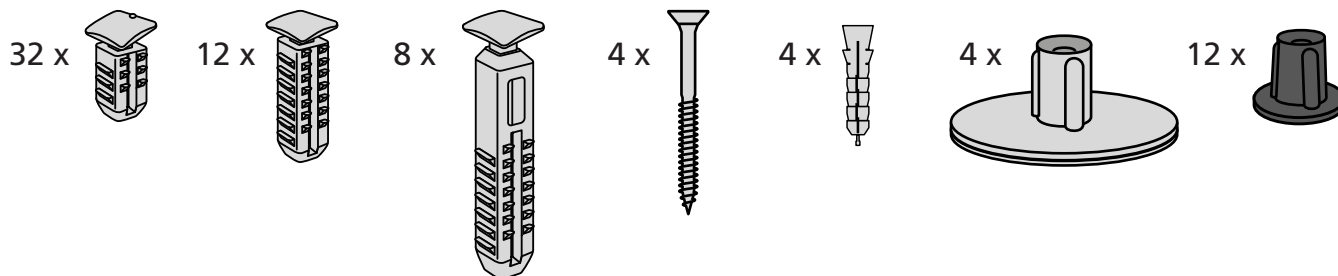

RAMP KIT 102

Height: 3,6 - 9,1 cm

Width: 100 cm

Depth: 50 cm

Included

Danish Design Pat. Pend. and produced
in Denmark by Excellent Systems A/S

HEIGHT ADJUSTMENT

Remove Ramp Adjuster from toplayer: