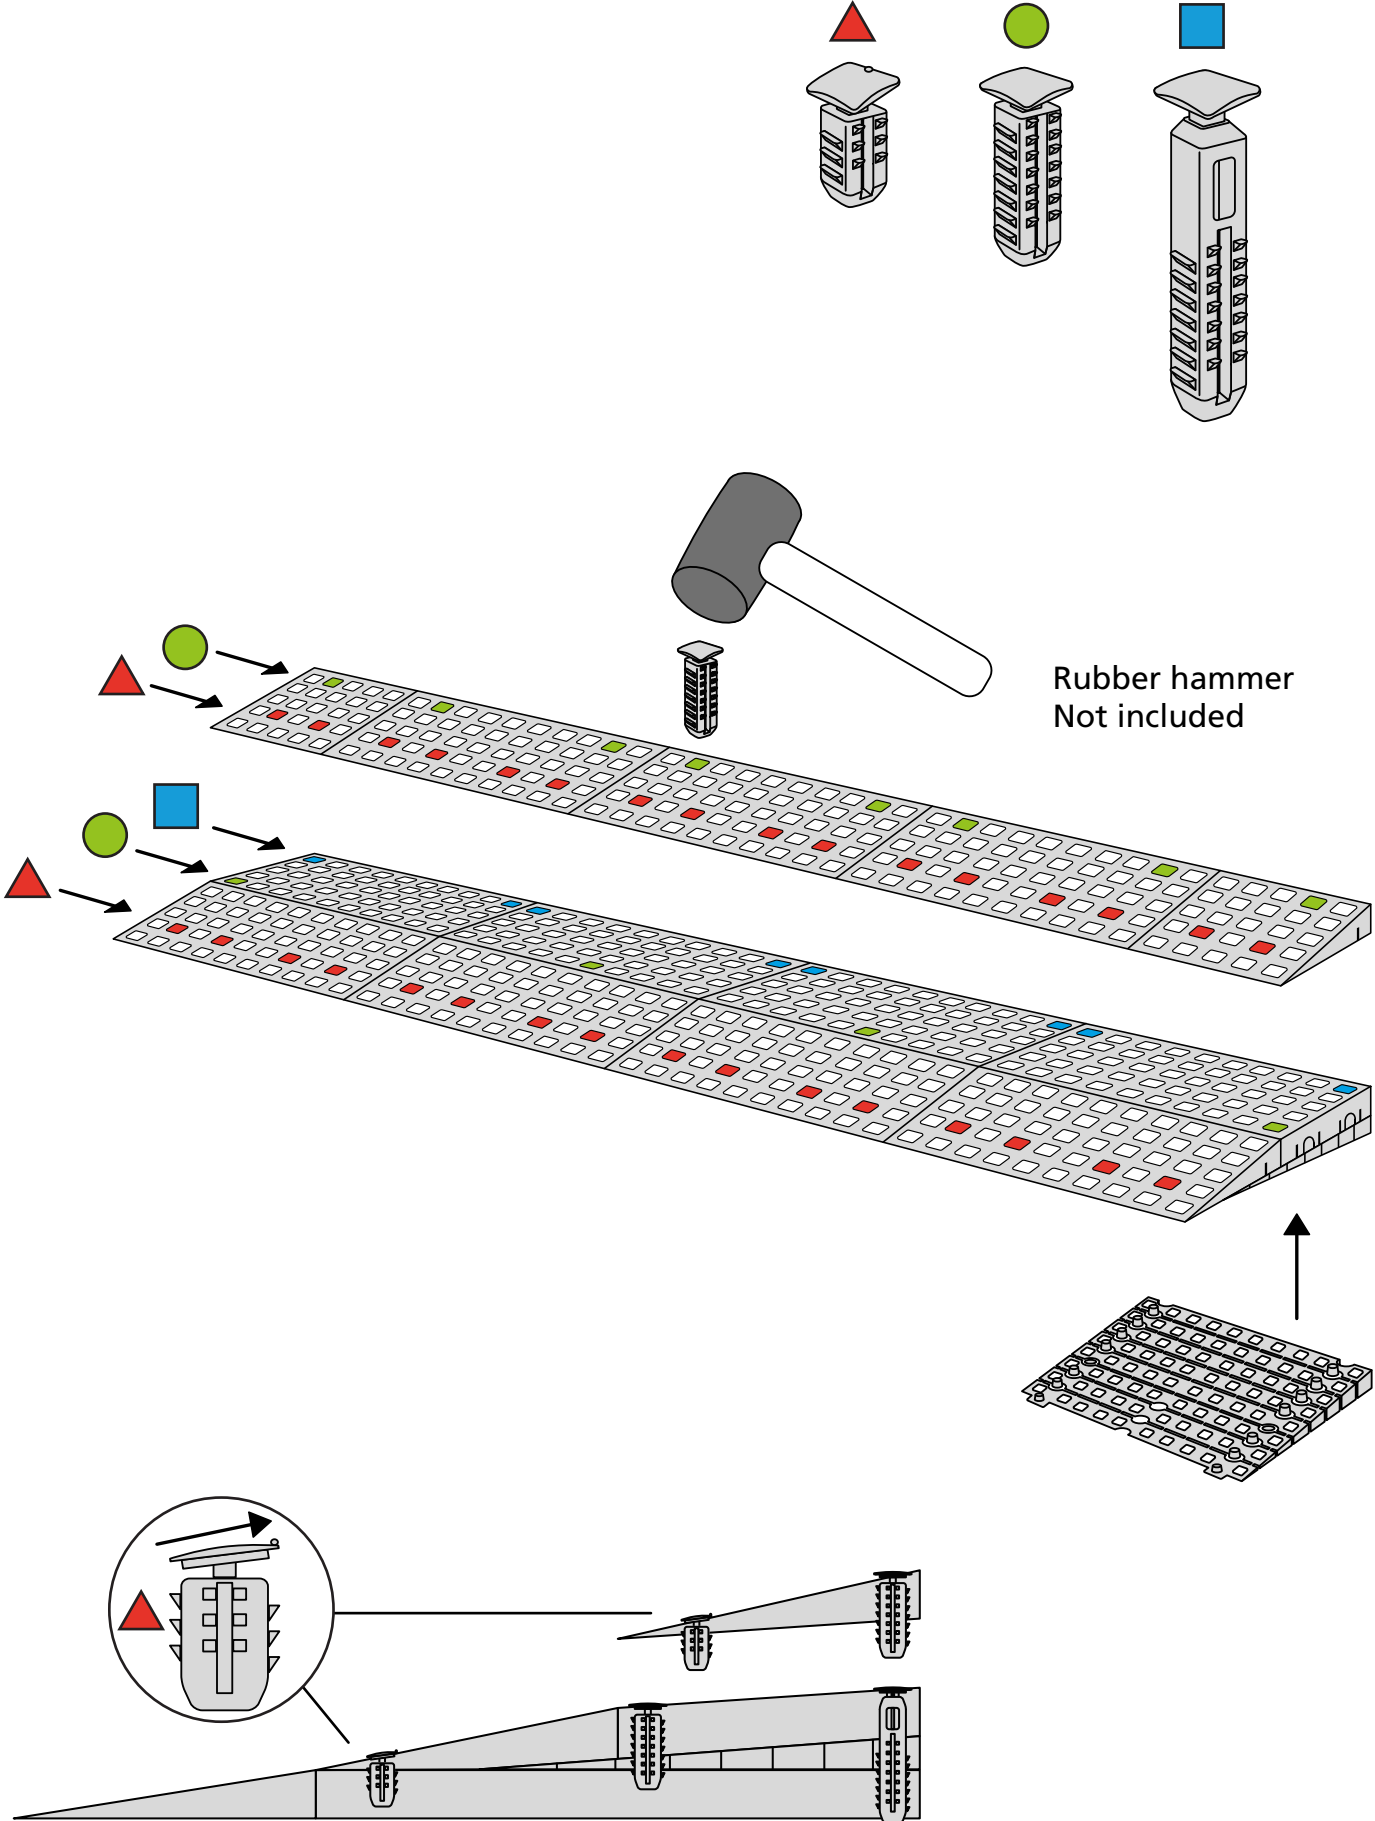

RAMP KIT 102

Height: 3,6 - 9,1 cm

Width: 100 cm

Depth: 50 cm

Included

Danish Design Pat. Pend. and produced
in Denmark by Excellent Systems A/S

HEIGHT ADJUSTMENT

Remove Ramp Adjuster from toplayer:

Heights:

MOUNTING WITH LOCKS

FASTENING WITH MOUNTING PADS

Indoor:

Outdoor:

Wood

Concrete

FASTENING WITH STOPPERS

12 x