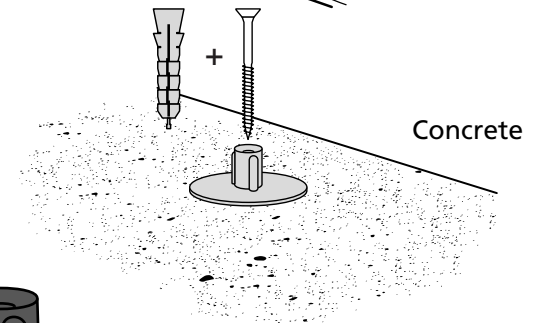

RAMP KIT 105

Height: 14,4 - 19,9 cm

Width: 100 cm

Depth: 125 cm

Included

Danish Design Pat. Pend. and produced
in Denmark by Excellent Systems A/S

HEIGHT ADJUSTMENT

Remove Ramp Adjuster from toplayer:

Heights:

MOUNTING WITH LOCKS

FASTENING WITH MOUNTING PADS

Indoor:

Outdoor:

FASTENING WITH STOPPERS