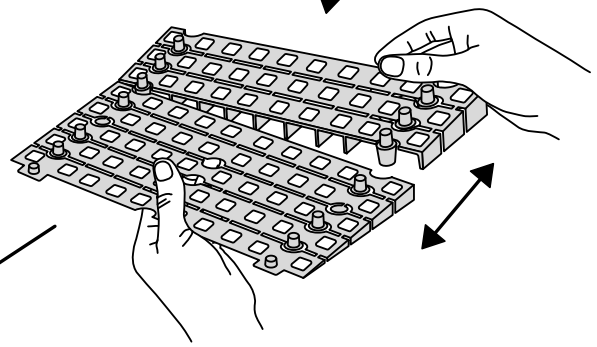

RAMP KIT 105

Height: 14,4 - 19,9 cm

Width: 100 cm

Depth: 125 cm

Included

Danish Design Pat. Pend. and produced
in Denmark by Excellent Systems A/S

HEIGHT ADJUSTMENT

Remove Ramp Adjuster from toplayer:

Heights:

MOUNTING WITH LOCKS

FASTENING WITH MOUNTING PADS

Indoor:

Outdoor:

FASTENING WITH STOPPERS