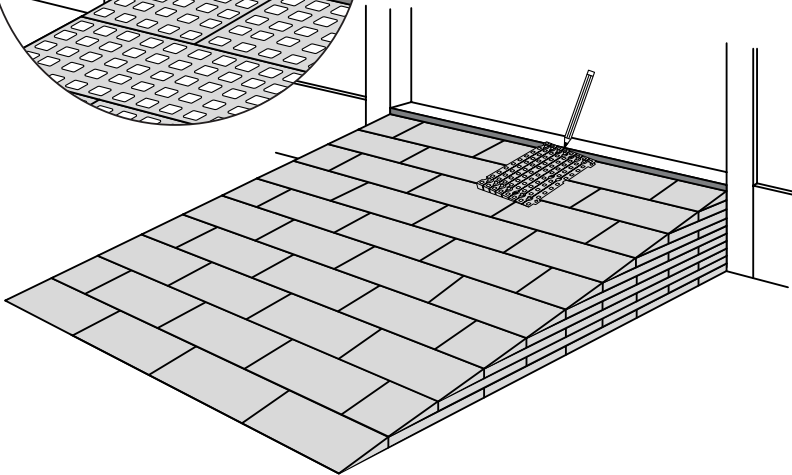

RAMP KIT 105

Height: 14,4 - 19,9 cm

Width: 100 cm

Depth: 125 cm

Included

Danish Design Pat. Pend. and produced
in Denmark by Excellent Systems A/S

HEIGHT ADJUSTMENT

Remove Ramp Adjuster from toplayer:

Heights:

MOUNTING WITH LOCKS

FASTENING WITH MOUNTING PADS

Indoor:

Outdoor:

FASTENING WITH STOPPERS