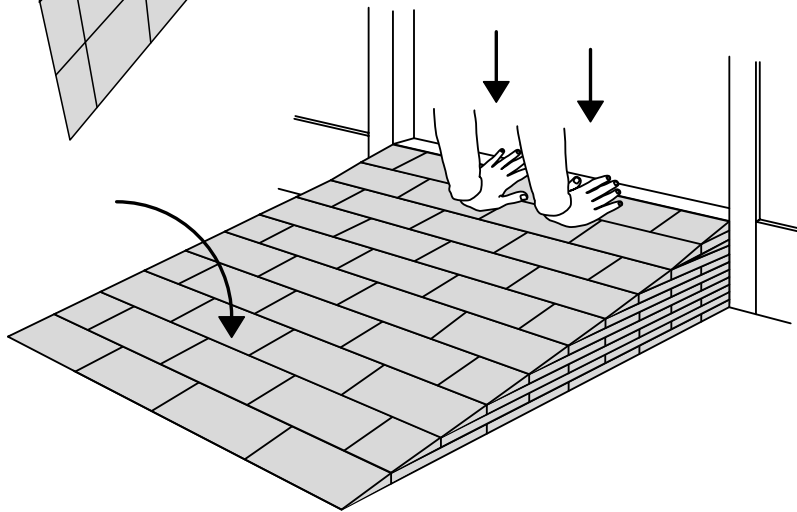

RAMP KIT 105

Height: 14,4 - 19,9 cm

Width: 100 cm

Depth: 125 cm

Included

Danish Design Pat. Pend. and produced
in Denmark by Excellent Systems A/S

HEIGHT ADJUSTMENT

Remove Ramp Adjuster from toplayer:

Heights:

MOUNTING WITH LOCKS

FASTENING WITH MOUNTING PADS

Indoor:

Outdoor:

FASTENING WITH STOPPERS