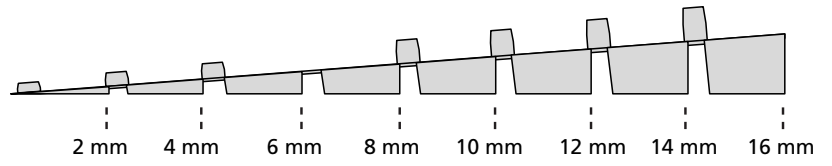

HEIGHT ADJUSTMENT

Remove Ramp Adjuster from toplayer:

Heights: