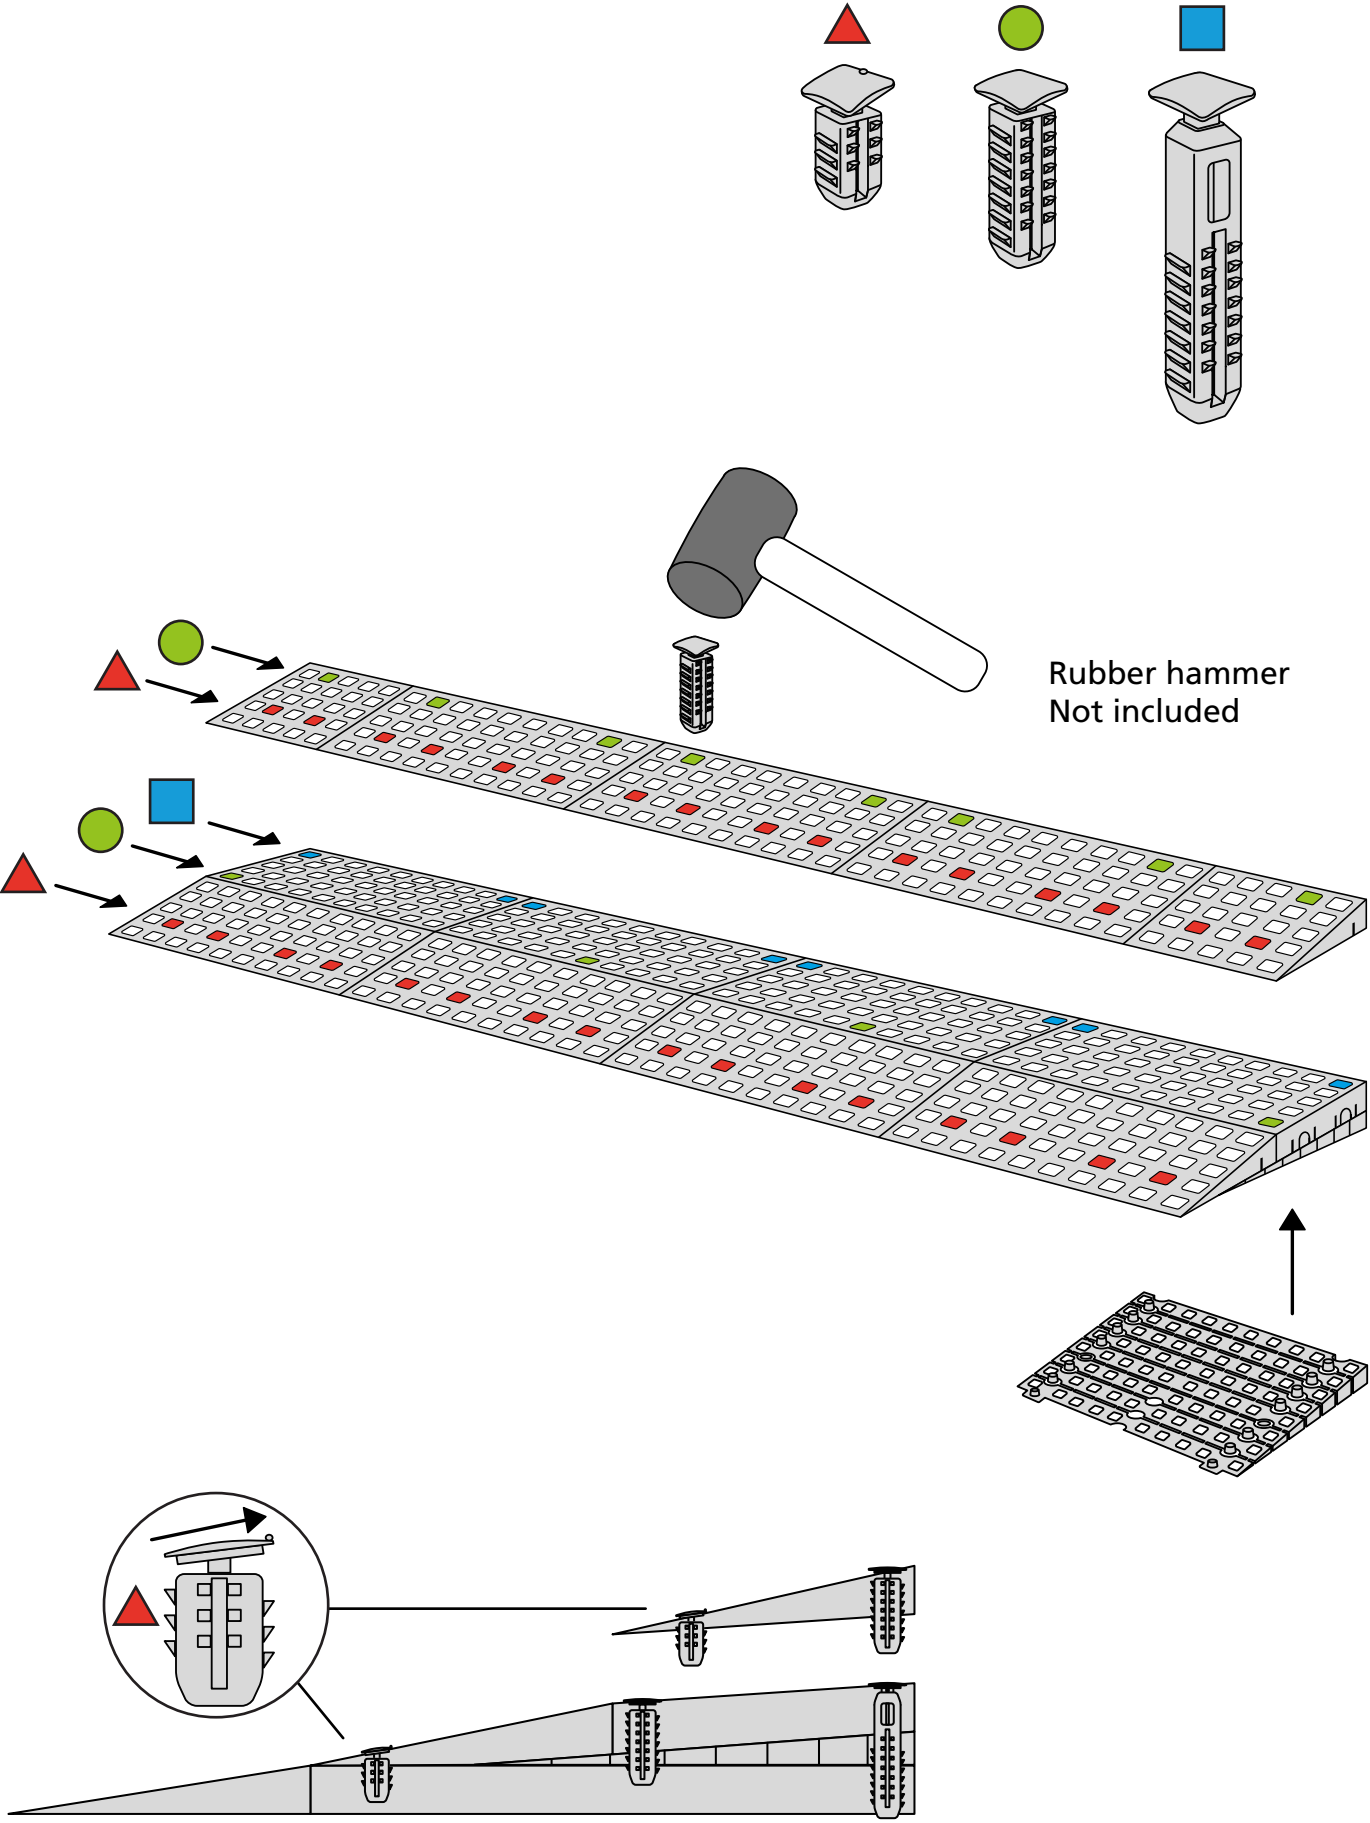

RAMP KIT 105

Height: 14,4 - 19,9 cm

Width: 100 cm

Depth: 125 cm

Included

Danish Design Pat. Pend. and produced
in Denmark by Excellent Systems A/S

HEIGHT ADJUSTMENT

Remove Ramp Adjuster from toplayer:

Heights:

MOUNTING WITH LOCKS

FASTENING WITH MOUNTING PADS

Indoor:

Outdoor:

FASTENING WITH STOPPERS