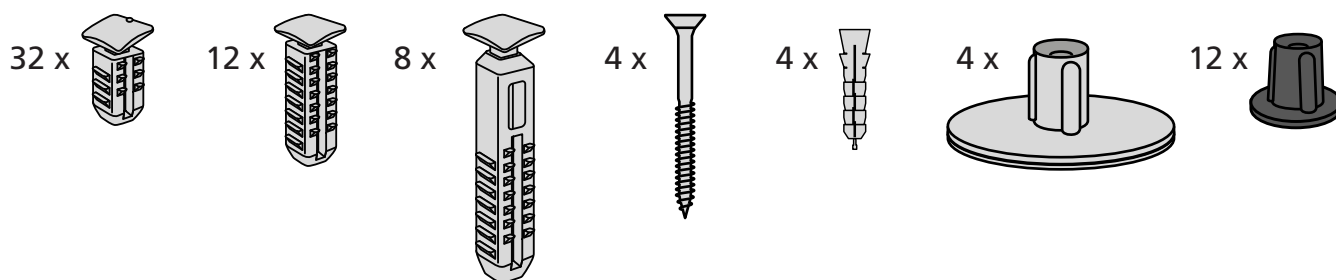

RAMP KIT 105

Height: 14,4 - 19,9 cm

Width: 100 cm

Depth: 125 cm

Included

Danish Design Pat. Pend. and produced
in Denmark by Excellent Systems A/S

HEIGHT ADJUSTMENT

Remove Ramp Adjuster from toplayer: