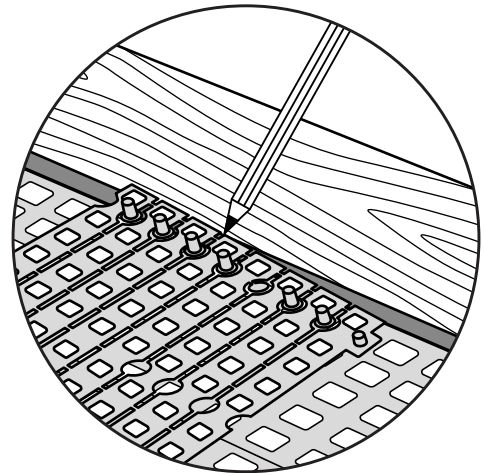

HEIGHT ADJUSTMENT

Remove Ramp Adjuster from toplayer:

Heights: