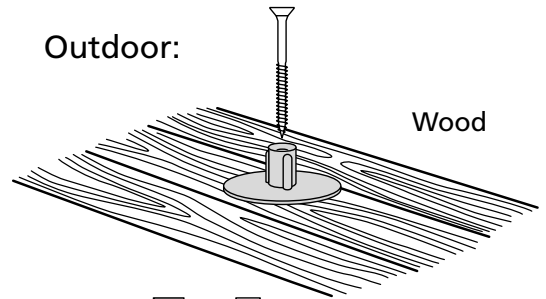

RAMP KIT 105

Height: 14,4 - 19,9 cm

Width: 100 cm

Depth: 125 cm

Included

Danish Design Pat. Pend. and produced
in Denmark by Excellent Systems A/S

HEIGHT ADJUSTMENT

Remove Ramp Adjuster from toplayer:

Heights:

MOUNTING WITH LOCKS

FASTENING WITH MOUNTING PADS

Indoor:

Outdoor:

FASTENING WITH STOPPERS