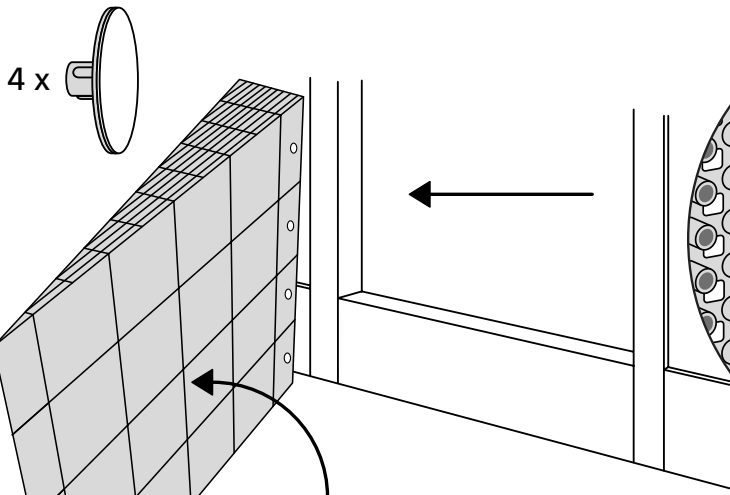

RAMP KIT 105

Height: 14,4 - 19,9 cm

Width: 100 cm

Depth: 125 cm

Included

Danish Design Pat. Pend. and produced
in Denmark by Excellent Systems A/S

HEIGHT ADJUSTMENT

Remove Ramp Adjuster from toplayer:

Heights:

MOUNTING WITH LOCKS

FASTENING WITH MOUNTING PADS

Indoor:

Outdoor:

FASTENING WITH STOPPERS