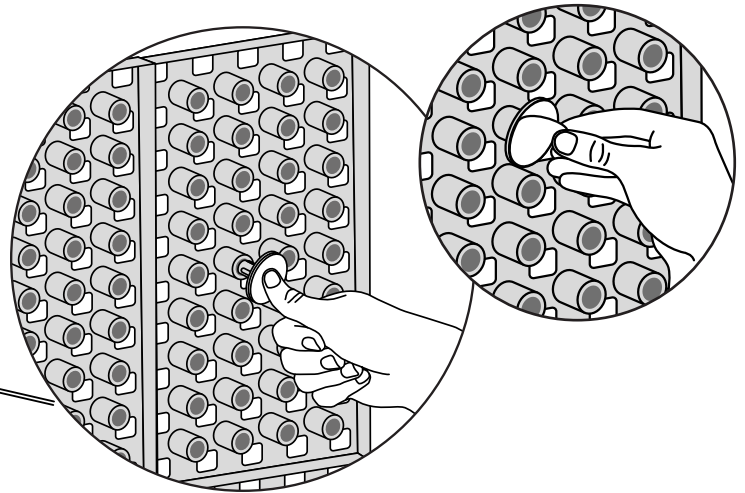

RAMP KIT 105

Height: 14,4 - 19,9 cm

Width: 100 cm

Depth: 125 cm

Included

Danish Design Pat. Pend. and produced
in Denmark by Excellent Systems A/S

HEIGHT ADJUSTMENT

Remove Ramp Adjuster from toplayer:

Heights:

MOUNTING WITH LOCKS

FASTENING WITH MOUNTING PADS

Indoor:

Outdoor:

FASTENING WITH STOPPERS