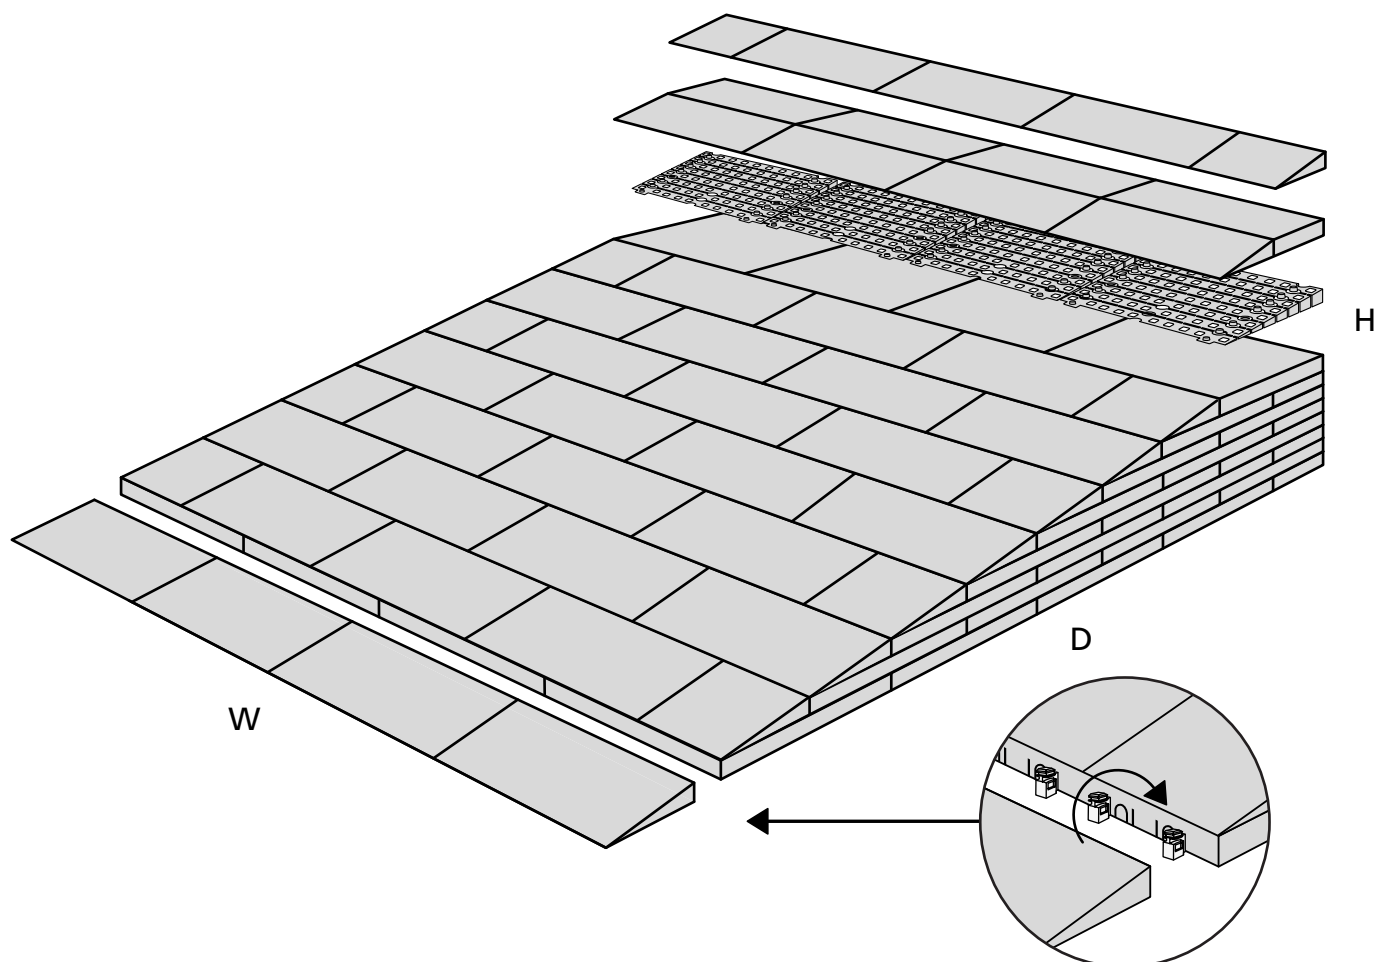

RAMP KIT 105

Height: 14,4 - 19,9 cm

Width: 100 cm

Depth: 125 cm

Included

Danish Design Pat. Pend. and produced
in Denmark by Excellent Systems A/S

HEIGHT ADJUSTMENT

Remove Ramp Adjuster from toplayer:

Heights:

MOUNTING WITH LOCKS

FASTENING WITH MOUNTING PADS

Indoor:

Outdoor:

FASTENING WITH STOPPERS