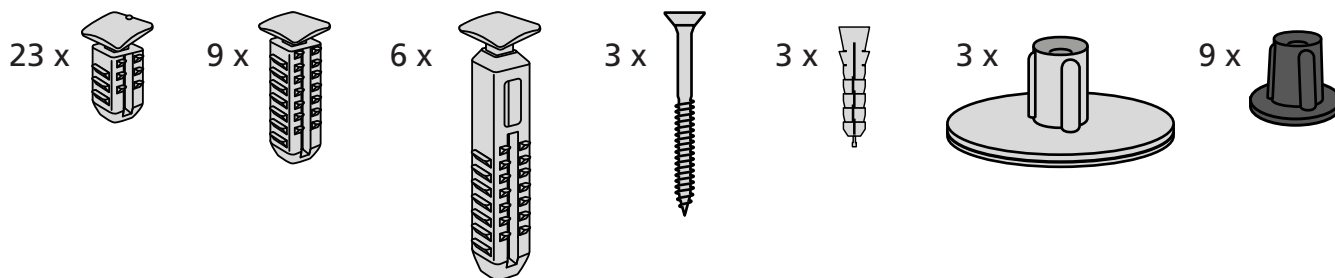

# RAMP KIT 3S

Height: 7,2 - 12,7 cm

Width: 75 cm

Depth: 75 cm

## Included