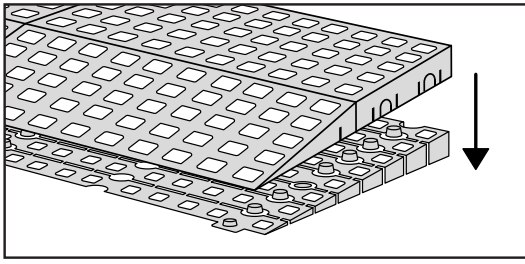

# RAMP KIT 3S

Height: 7,2 - 12,7 cm

Width: 75 cm

Depth: 75 cm

## Included

# HEIGHT ADJUSTMENT

Remove Ramp Adjuster from toplayer:

Heights: