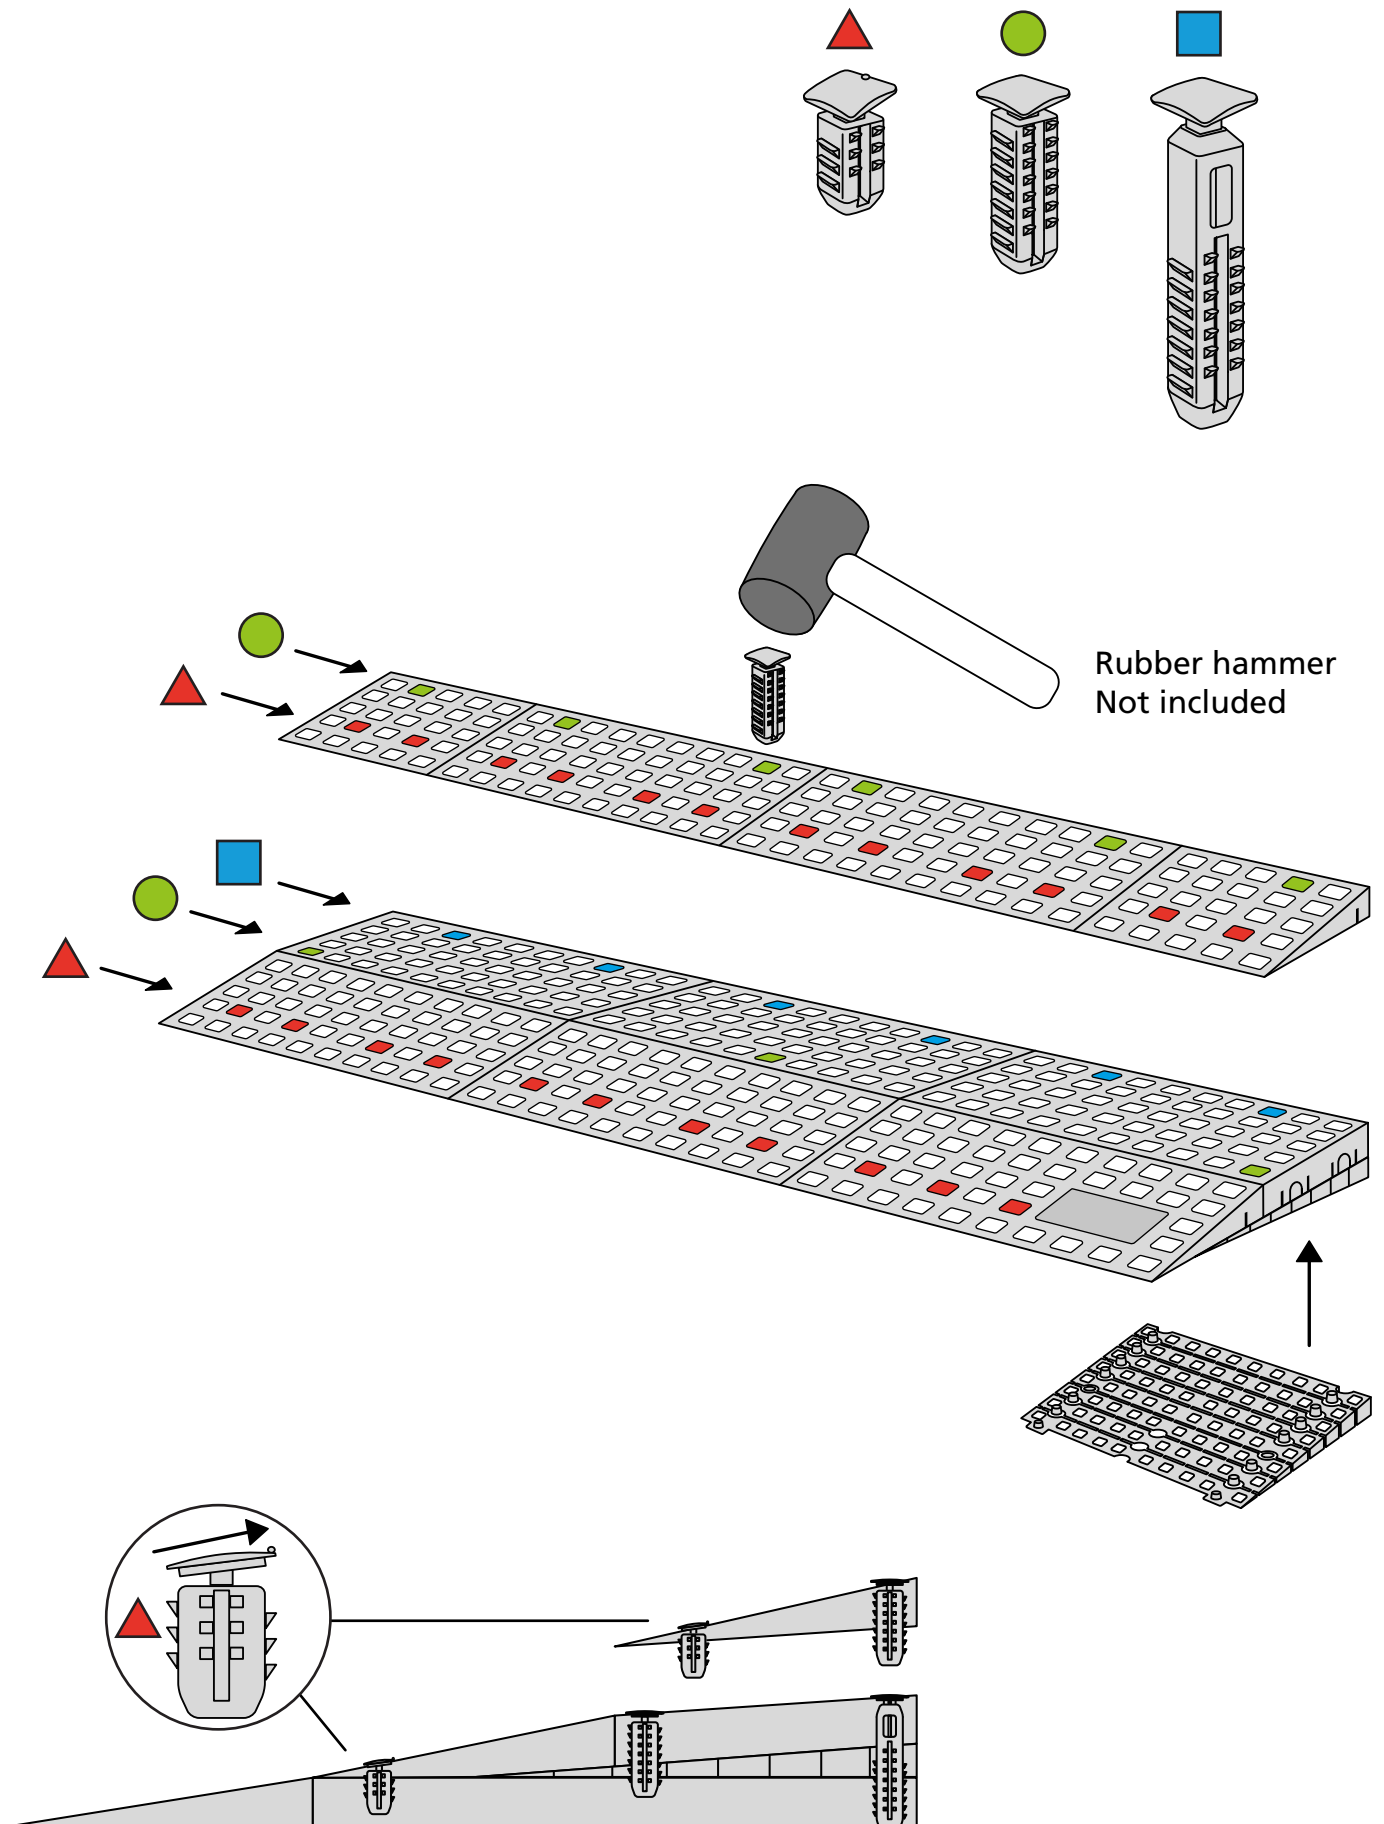

# RAMP KIT 3S

Height: 7,2 - 12,7 cm

Width: 75 cm

Depth: 75 cm

# HEIGHT ADJUSTMENT

Remove Ramp Adjuster from toplayer:

Heights:

# MOUNTING WITH LOCKS