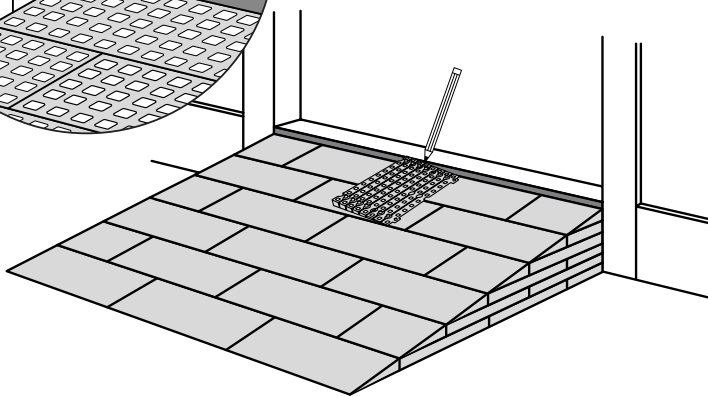

# RAMP KIT 3S

Height: 7,2 - 12,7 cm

Width: 75 cm

Depth: 75 cm

## Included

# HEIGHT ADJUSTMENT

Remove Ramp Adjuster from toplayer:

Heights: