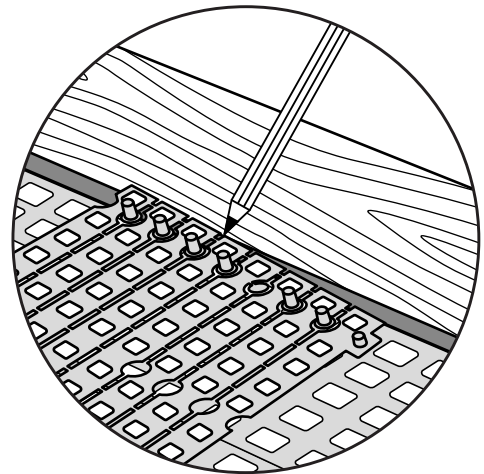

# RAMP KIT 3S

Height: 7,2 - 12,7 cm

Width: 75 cm

Depth: 75 cm

## Included

# HEIGHT ADJUSTMENT

Remove Ramp Adjuster from toplayer:

Heights: