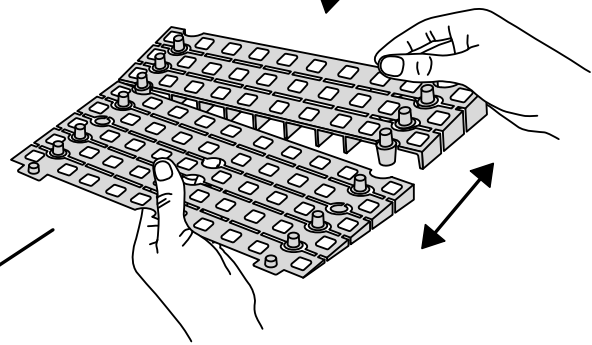

# RAMP KIT 3S

Height: 7,2 - 12,7 cm

Width: 75 cm

Depth: 75 cm

## Included

# HEIGHT ADJUSTMENT

Remove Ramp Adjuster from toplayer:

Heights: