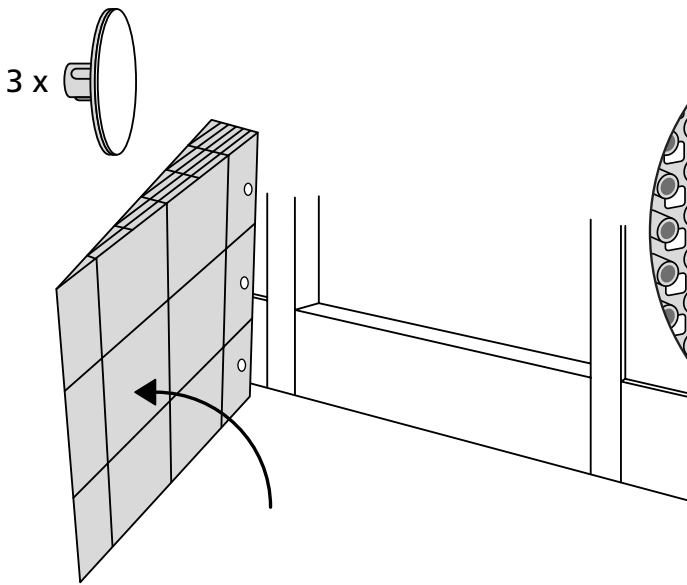

FASTENING WITH MOUNTING PAD

Indoor: