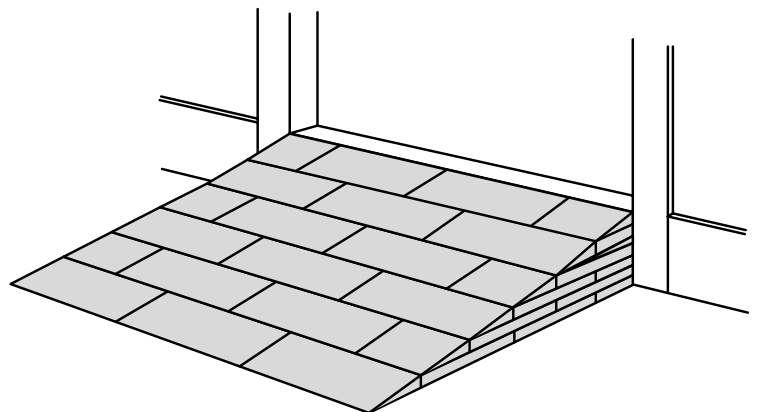

# RAMP KIT 3S

Height: 7,2 - 12,7 cm

Width: 75 cm

Depth: 75 cm

## Included

# HEIGHT ADJUSTMENT

Remove Ramp Adjuster from toplayer:

Heights: