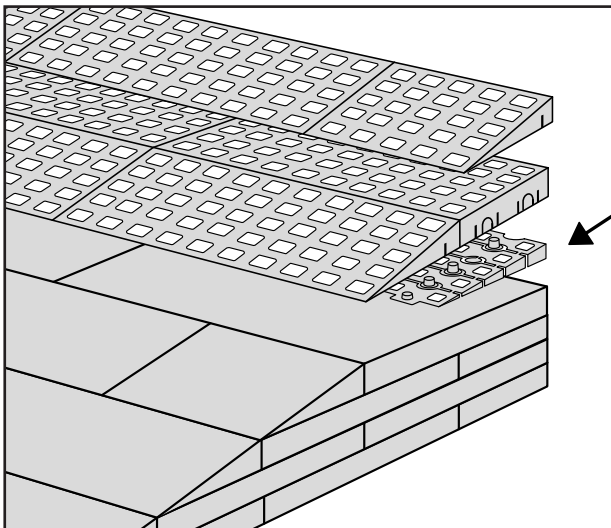

# RAMP KIT 3S

Height: 7,2 - 12,7 cm

Width: 75 cm

Depth: 75 cm

## Included

# HEIGHT ADJUSTMENT

Remove Ramp Adjuster from toplayer:

Heights: