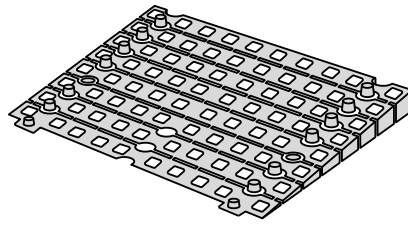

# RAMP KIT 3S

Height: 7,2 - 12,7 cm

Width: 75 cm

Depth: 75 cm

## Included

# HEIGHT ADJUSTMENT

Remove Ramp Adjuster from toplayer:

Heights: