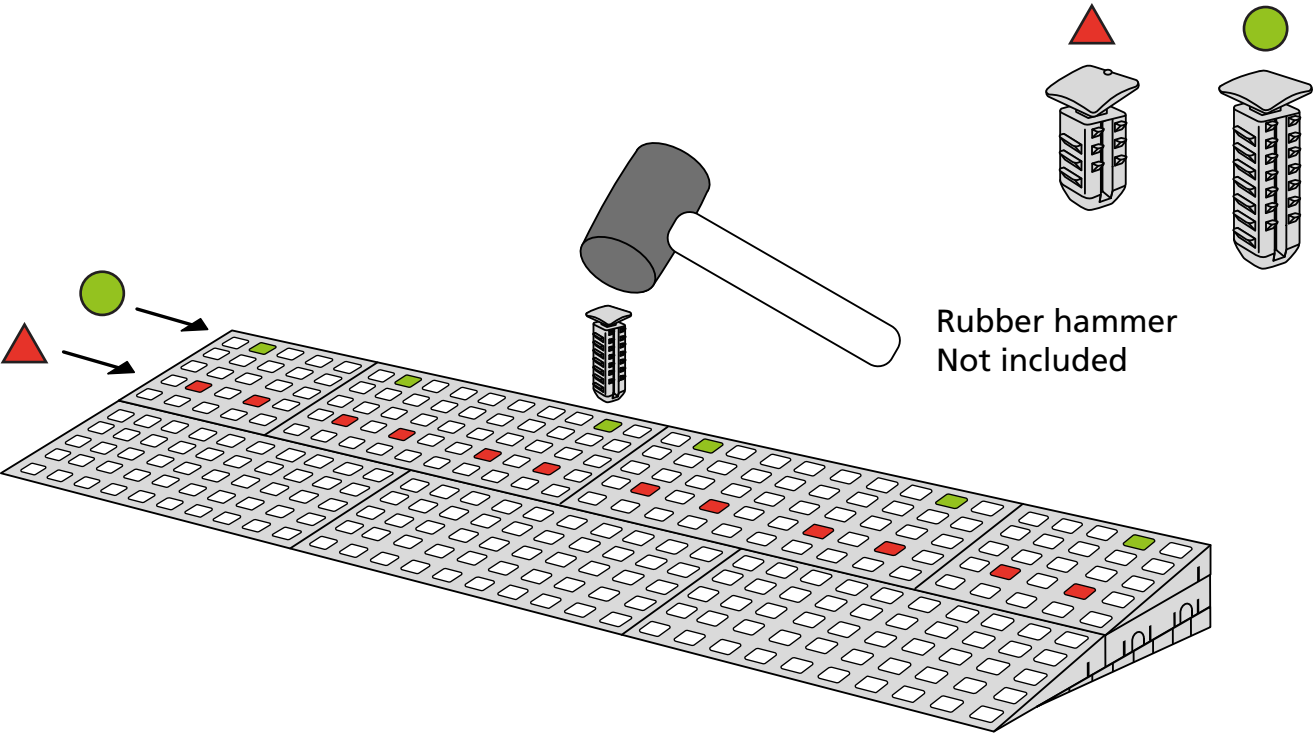

RAMP KIT 1S

Height: 1,8 - 5,5 cm

Width: 75 cm

Depth: 25 cm

Included

Danish Design Pat. Pend. and produced
in Denmark by Excellent Systems A/S

HEIGHT ADJUSTMENT

Remove Ramp Adjuster from toplayer:

Heights:

MOUNTING WITH LOCKS

FASTENING WITH MOUNTING PADS

3 x

FASTENING WITH MOUNTING PADS OUTDOOR

FASTENING WITH STOPPERS