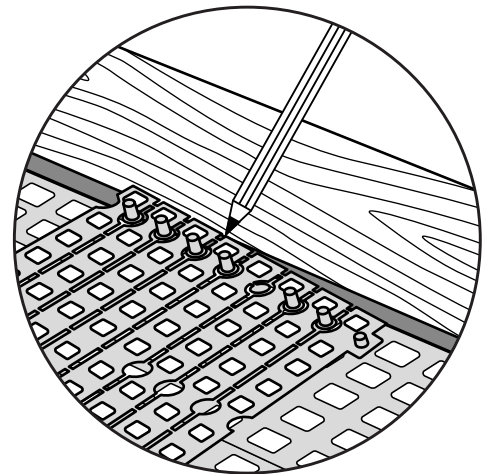

HEIGHT ADJUSTMENT

Remove Ramp Adjuster from toplayer:

Heights: