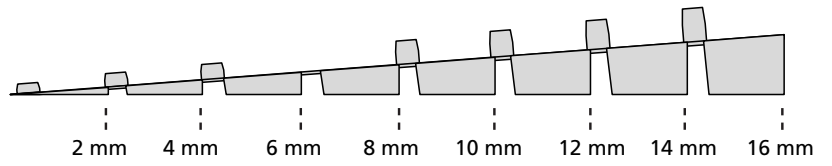

HEIGHT ADJUSTMENT

Remove Ramp Adjuster from toplayer:

Heights: