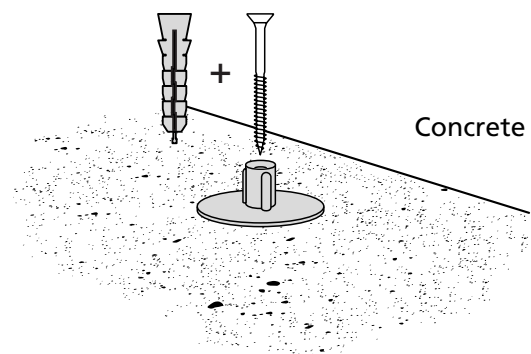

RAMP KIT 1S

Height: 1,8 - 5,5 cm

Width: 75 cm

Depth: 25 cm

Included

Danish Design Pat. Pend. and produced
in Denmark by Excellent Systems A/S

HEIGHT ADJUSTMENT

Remove Ramp Adjuster from toplayer:

Heights:

MOUNTING WITH LOCKS

FASTENING WITH MOUNTING PADS

3 x

FASTENING WITH MOUNTING PADS OUTDOOR

FASTENING WITH STOPPERS