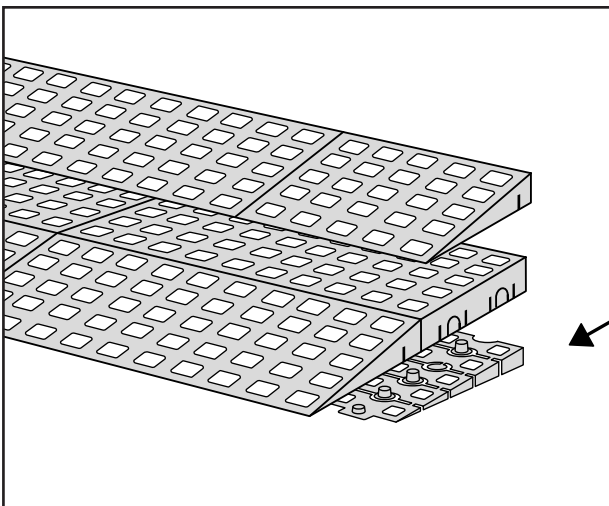

HEIGHT ADJUSTMENT

Remove Ramp Adjuster from toplayer:

Heights: