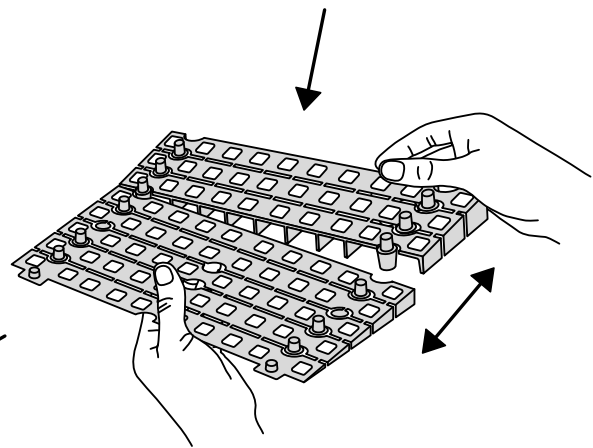

RAMP KIT 1S

Height: 1,8 - 5,5 cm

Width: 75 cm

Depth: 25 cm

Included

Danish Design Pat. Pend. and produced
in Denmark by Excellent Systems A/S

HEIGHT ADJUSTMENT

Remove Ramp Adjuster from toplayer:

Heights:

MOUNTING WITH LOCKS

FASTENING WITH MOUNTING PADS

3 x

FASTENING WITH MOUNTING PADS OUTDOOR

FASTENING WITH STOPPERS