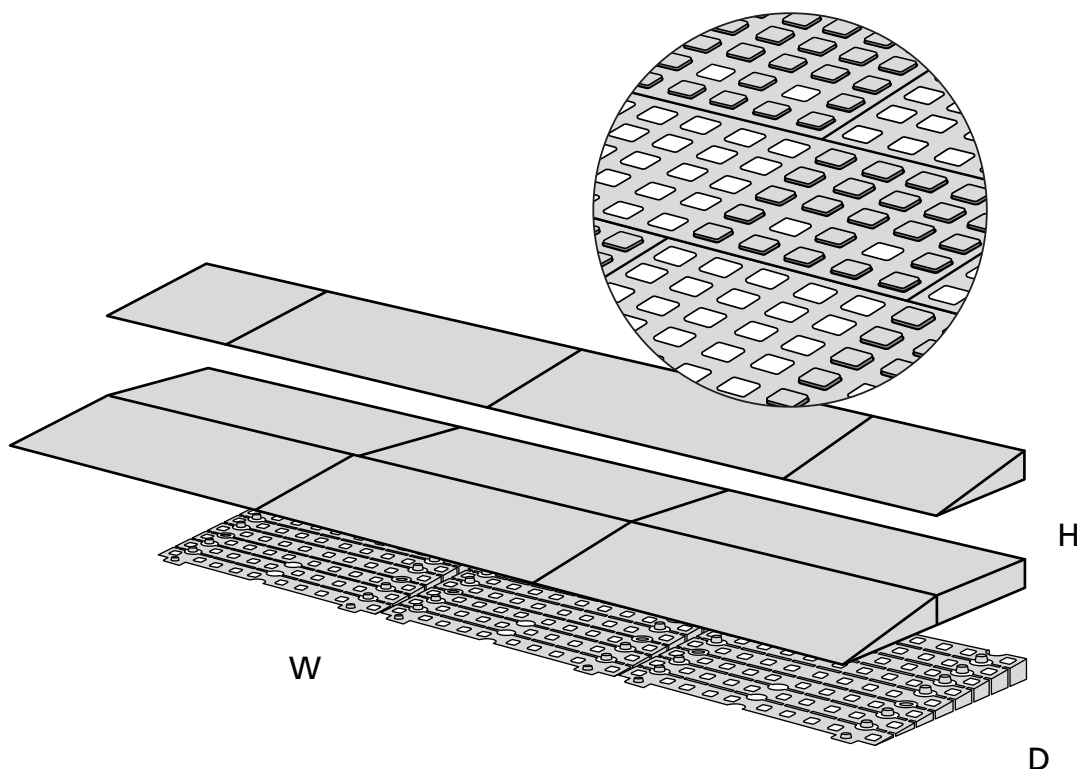

RAMP KIT 1S

Height: 1,8 - 5,5 cm

Width: 75 cm

Depth: 25 cm

Included

Danish Design Pat. Pend. and produced
in Denmark by Excellent Systems A/S

HEIGHT ADJUSTMENT

Remove Ramp Adjuster from toplayer:

Heights:

MOUNTING WITH LOCKS

FASTENING WITH MOUNTING PADS

3 x

FASTENING WITH MOUNTING PADS OUTDOOR

FASTENING WITH STOPPERS