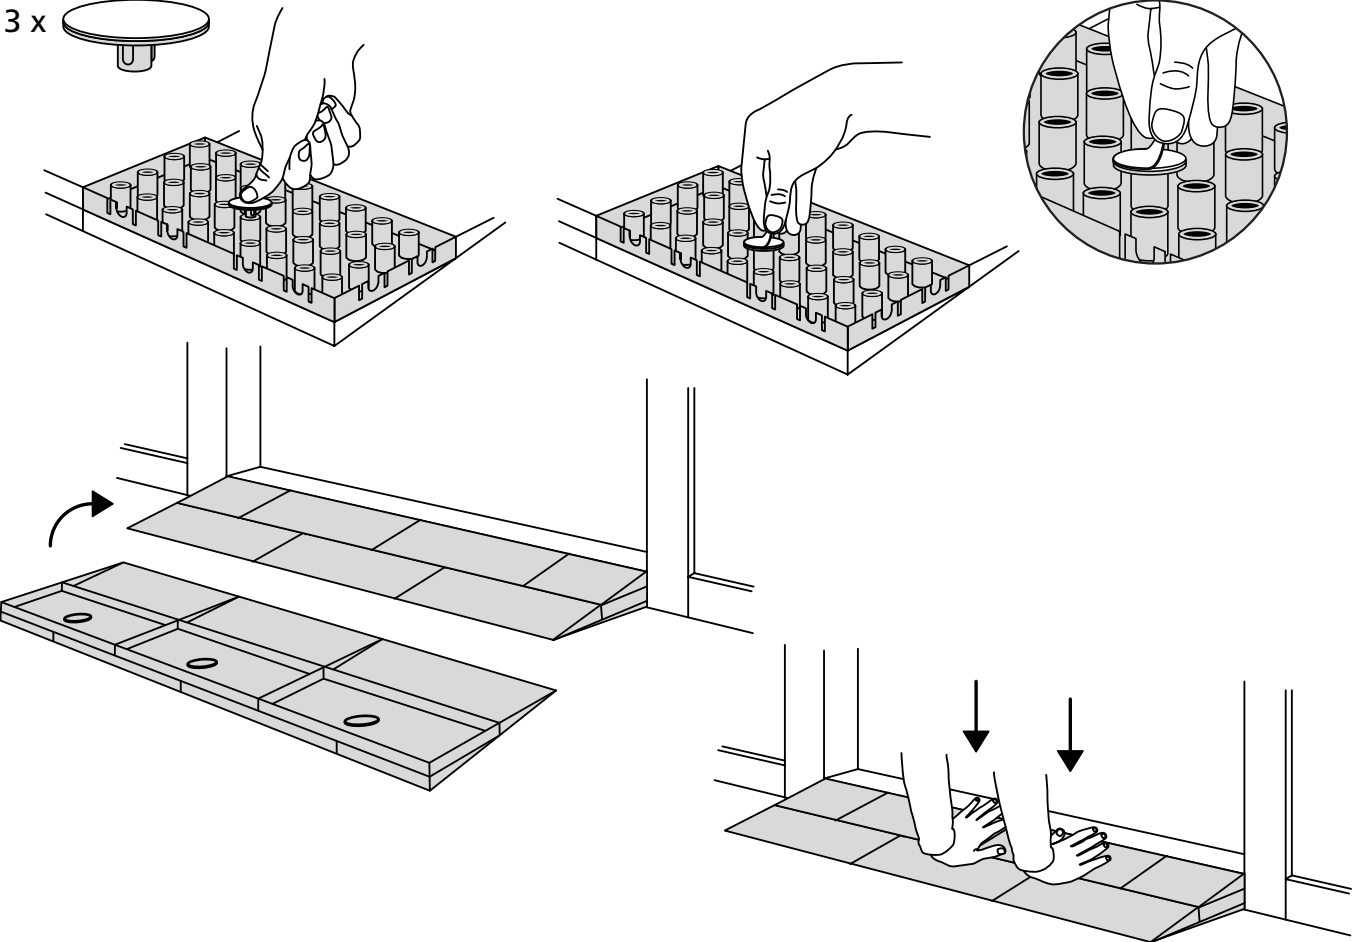

RAMP KIT 1S

Height: 1,8 - 5,5 cm

Width: 75 cm

Depth: 25 cm

Included

Danish Design Pat. Pend. and produced
in Denmark by Excellent Systems A/S

HEIGHT ADJUSTMENT

Remove Ramp Adjuster from toplayer:

Heights:

MOUNTING WITH LOCKS

FASTENING WITH MOUNTING PADS

3 x

FASTENING WITH MOUNTING PADS OUTDOOR

FASTENING WITH STOPPERS