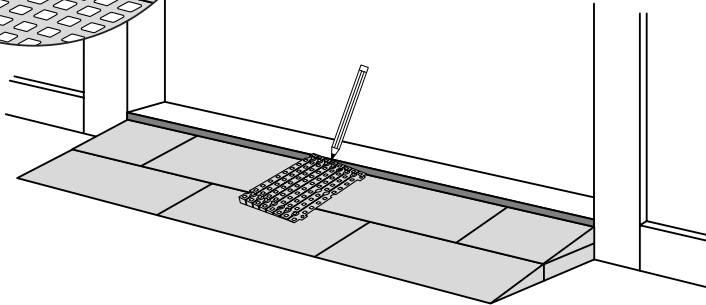

RAMP KIT 1S

Height: 1,8 - 5,5 cm

Width: 75 cm

Depth: 25 cm

Included

Danish Design Pat. Pend. and produced
in Denmark by Excellent Systems A/S

HEIGHT ADJUSTMENT

Remove Ramp Adjuster from toplayer:

Heights:

MOUNTING WITH LOCKS

FASTENING WITH MOUNTING PADS

3 x

FASTENING WITH MOUNTING PADS OUTDOOR

FASTENING WITH STOPPERS