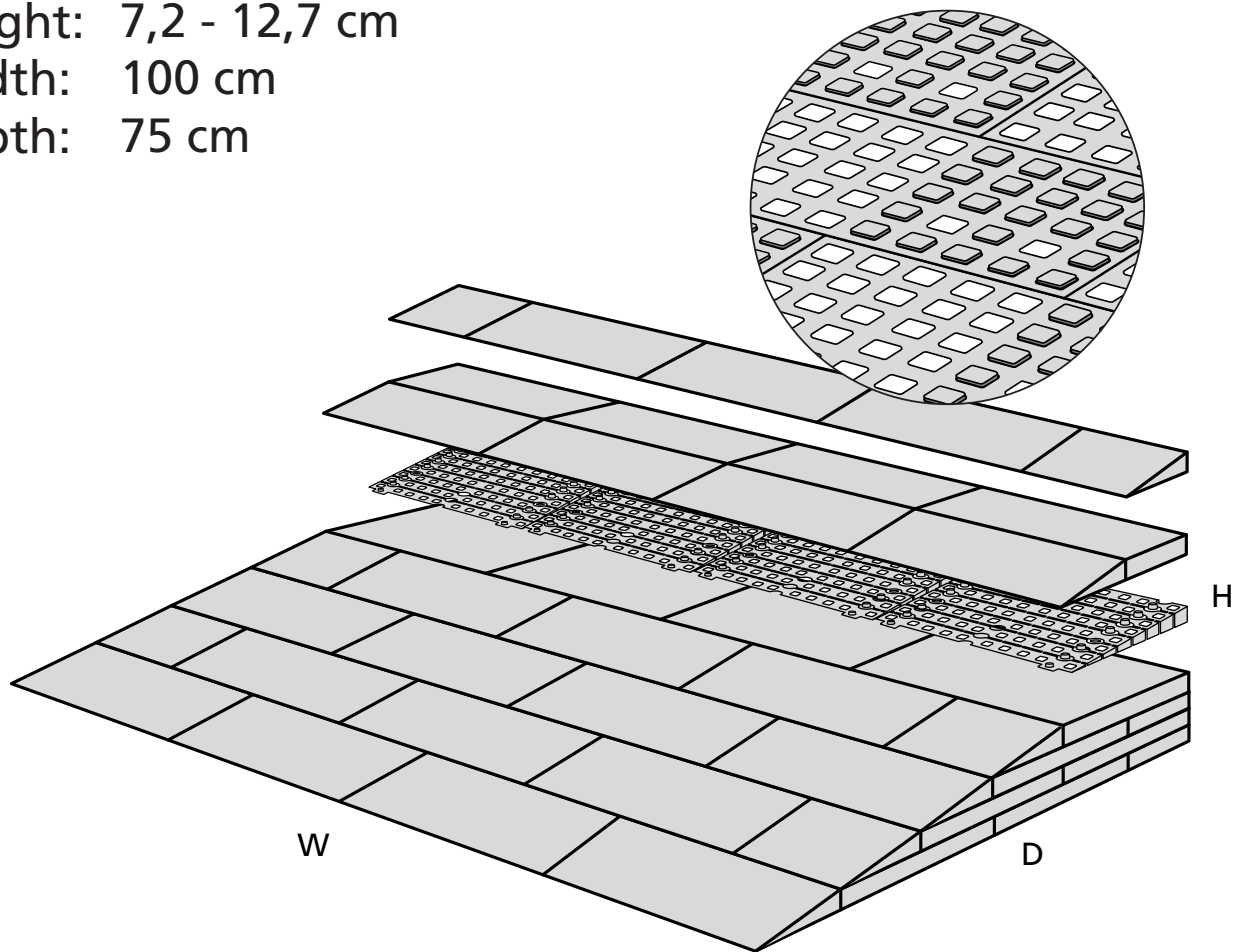

RAMP KIT 103S

Height: 7,2 - 12,7 cm

Width: 100 cm

Depth: 75 cm

Included

Danish Design Pat. Pend. and produced
in Denmark by Excellent Systems A/S

HEIGHT ADJUSTMENT

Remove Ramp Adjuster from toplayer: