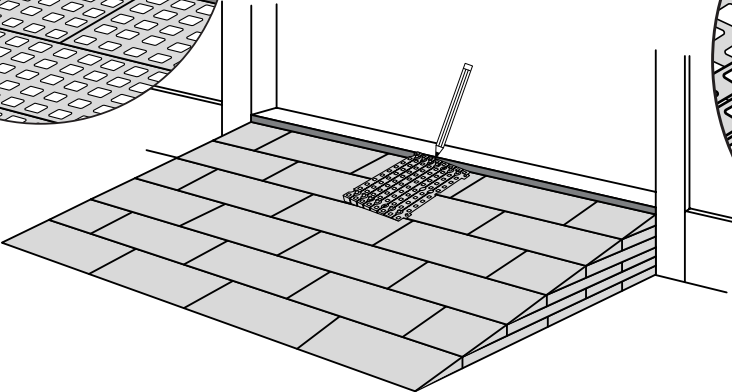

HEIGHT ADJUSTMENT

Remove Ramp Adjuster from toplayer:

Heights: