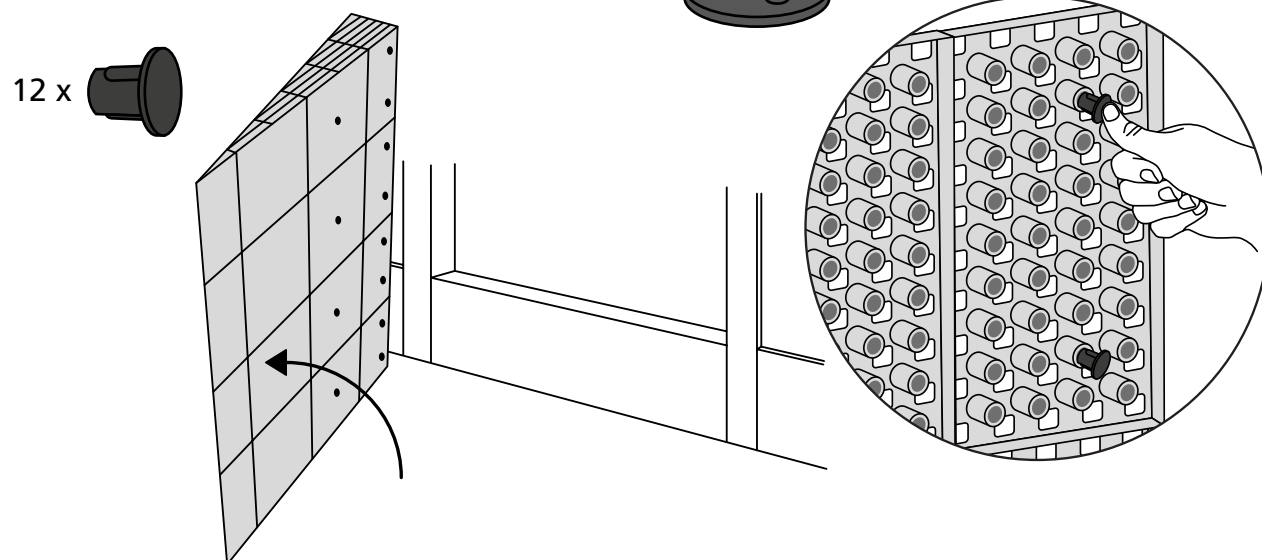

FASTENING WITH STOPPERS

info@ex-as.com | Møllevvej 2 - 8544 Mørke - DK | +45 86377133