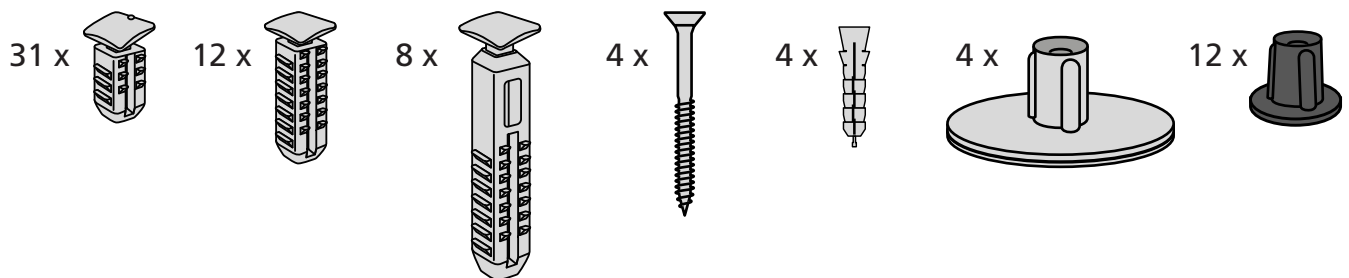

RAMP KIT 103S

Height: 7,2 - 12,7 cm

Width: 100 cm

Depth: 75 cm

Included

Danish Design Pat. Pend. and produced
in Denmark by Excellent Systems A/S

HEIGHT ADJUSTMENT

Remove Ramp Adjuster from toplayer: