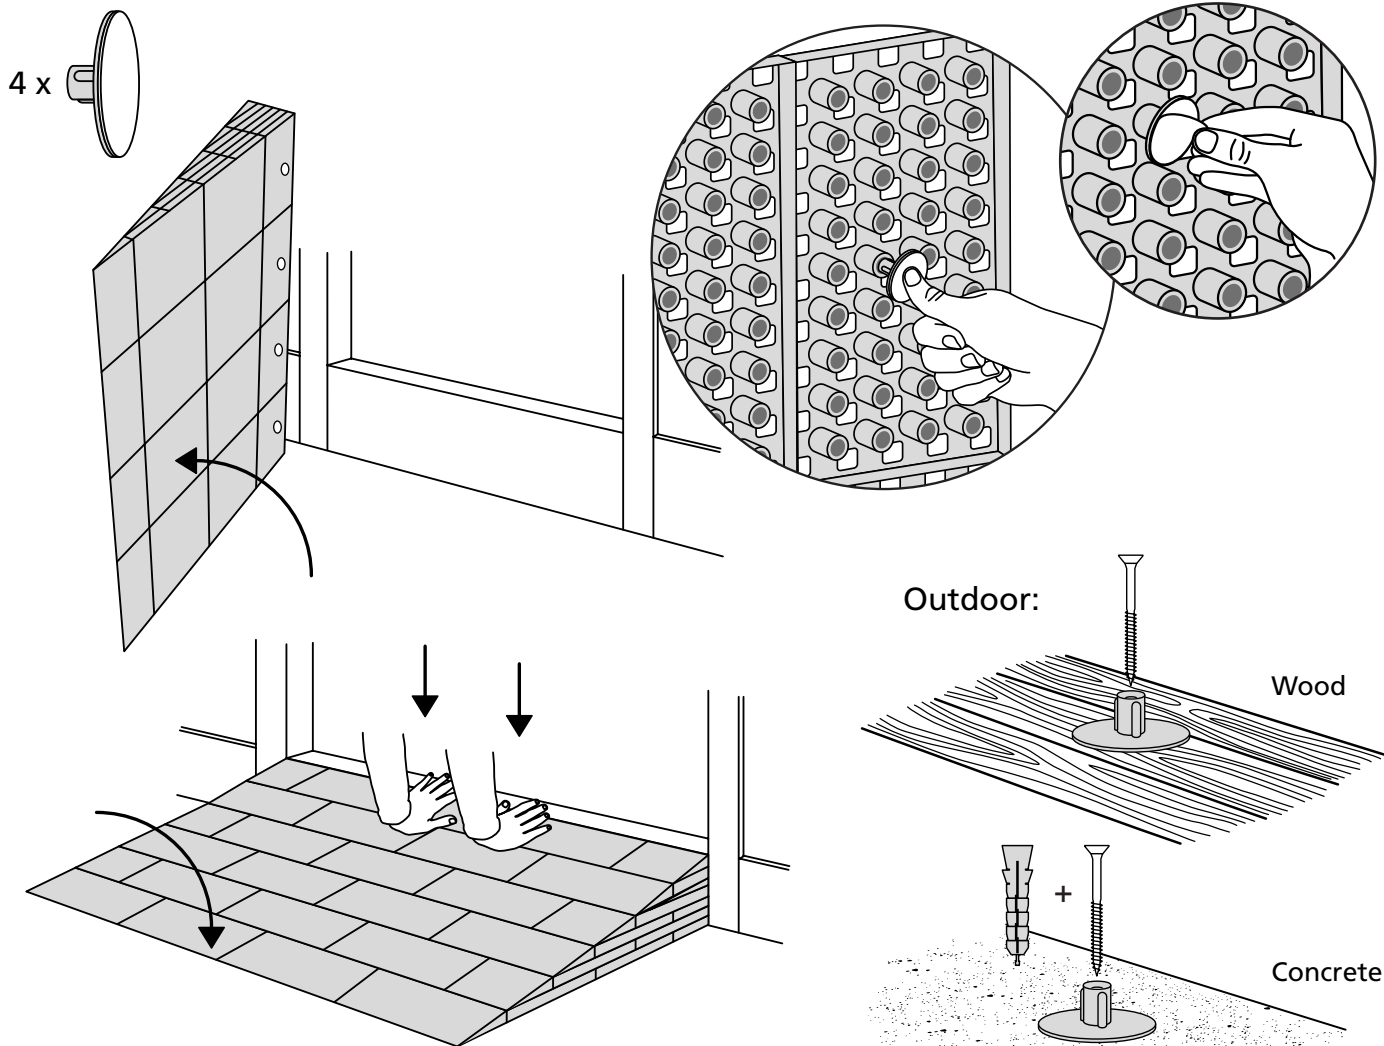

FASTENING WITH MOUNTING PAD

Indoor: