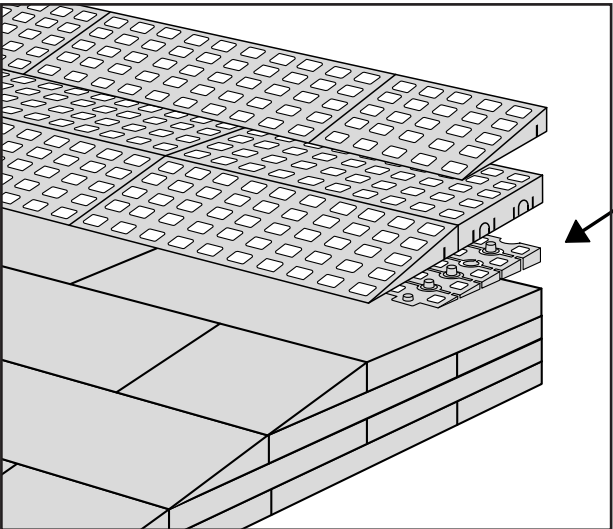

HEIGHT ADJUSTMENT

Remove Ramp Adjuster from toplayer:

Heights: