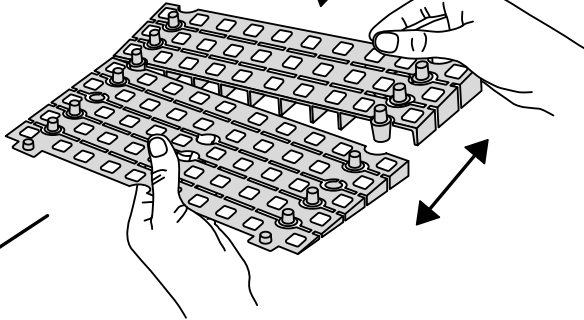

HEIGHT ADJUSTMENT

Remove Ramp Adjuster from toplayer:

Heights: