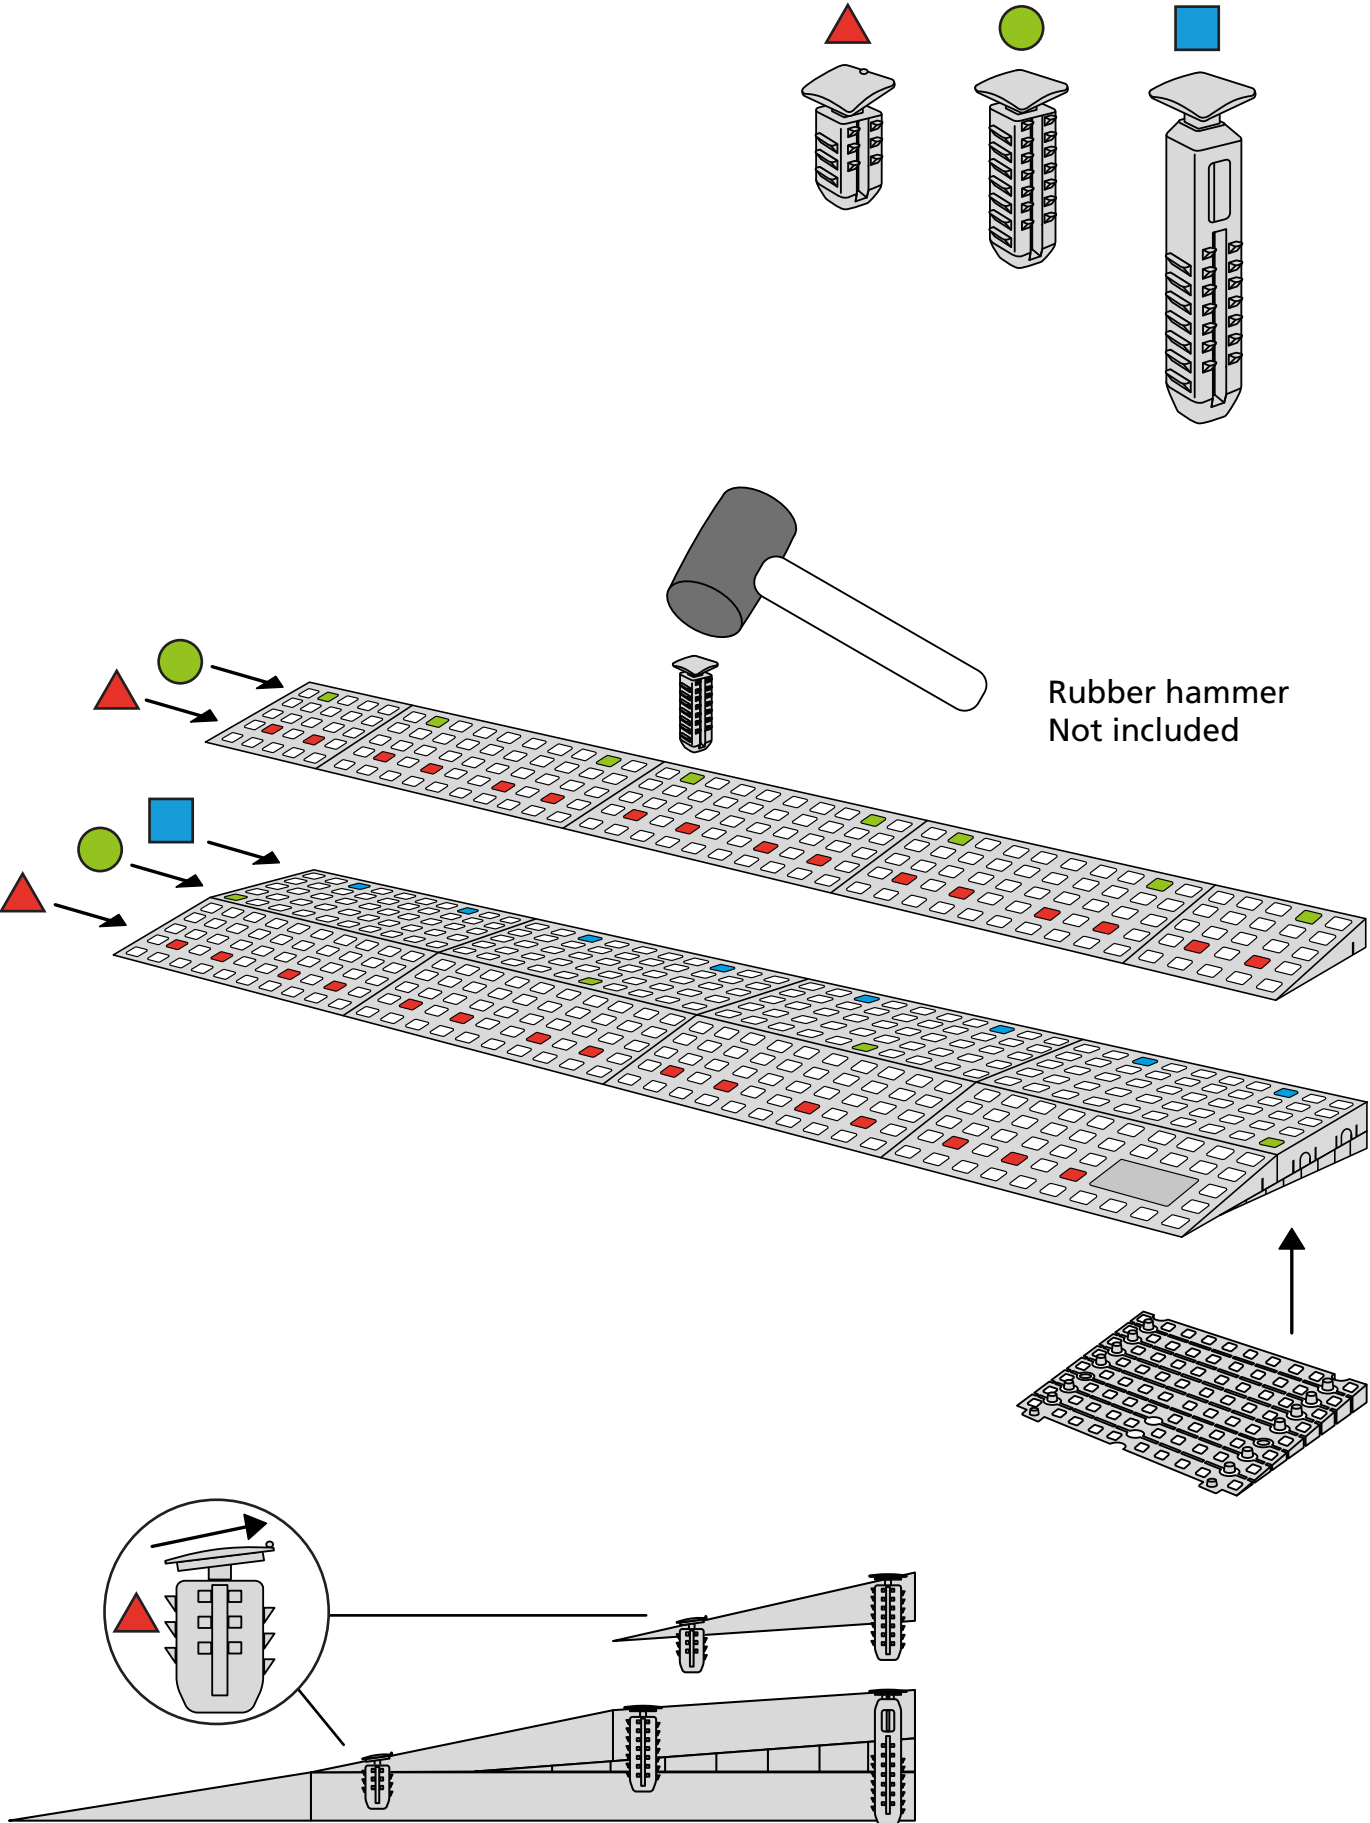

RAMP KIT 103S

Height: 7,2 - 12,7 cm

Width: 100 cm

Depth: 75 cm

Included

Danish Design Pat. Pend. and produced
in Denmark by Excellent Systems A/S

HEIGHT ADJUSTMENT

Remove Ramp Adjuster from toplayer:

Heights:

MOUNTING WITH LOCKS

FASTENING WITH MOUNTING PAD

Indoor:

FASTENING WITH STOPPERS

info@ex-as.com | Møllevvej 2 - 8544 Mørke - DK | +45 86377133