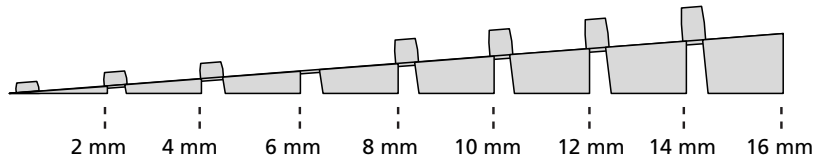

HEIGHT ADJUSTMENT

Remove Ramp Adjuster from toplayer:

Heights: