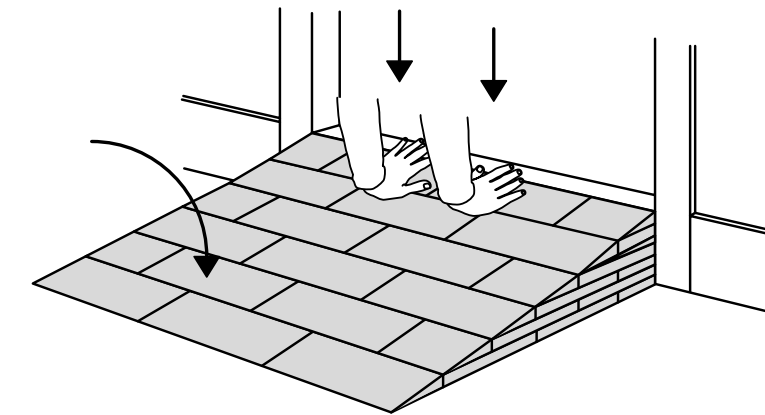

RAMP KIT 3

Height: 7,2 - 12,7 cm

Width: 75 cm

Depth: 75 cm

Included

Danish Design Pat. Pend. and produced
in Denmark by Excellent Systems A/S

HEIGHT ADJUSTMENT

Remove Ramp Adjuster from toplayer:

Heights:

MOUNTING WITH LOCKS

FASTENING WITH MOUNTING PAD

Indoor:

Outdoor:

Wood

Concrete

FASTENING WITH STOPPERS