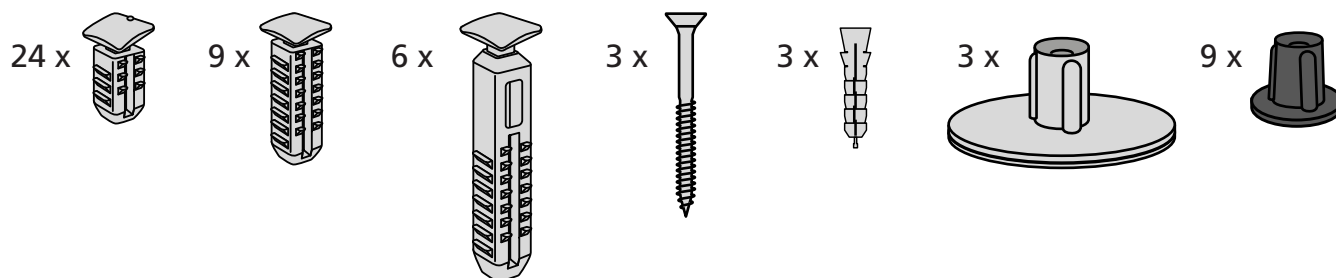

RAMP KIT 3

Height: 7,2 - 12,7 cm

Width: 75 cm

Depth: 75 cm

Included

Danish Design Pat. Pend. and produced
in Denmark by Excellent Systems A/S

HEIGHT ADJUSTMENT

Remove Ramp Adjuster from toplayer: