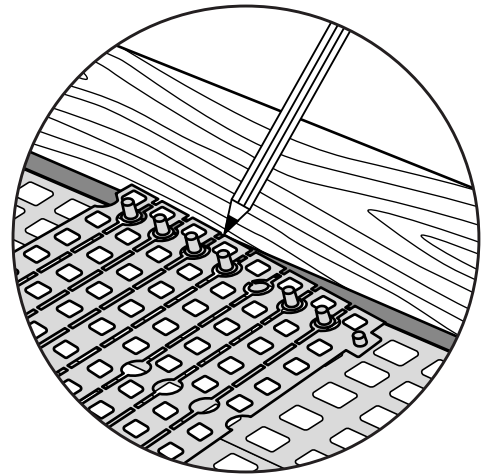

RAMP KIT 3

Height: 7,2 - 12,7 cm

Width: 75 cm

Depth: 75 cm

Included

Danish Design Pat. Pend. and produced
in Denmark by Excellent Systems A/S

HEIGHT ADJUSTMENT

Remove Ramp Adjuster from toplayer:

Heights:

MOUNTING WITH LOCKS

FASTENING WITH MOUNTING PAD

Indoor:

Outdoor:

Wood

Concrete

FASTENING WITH STOPPERS