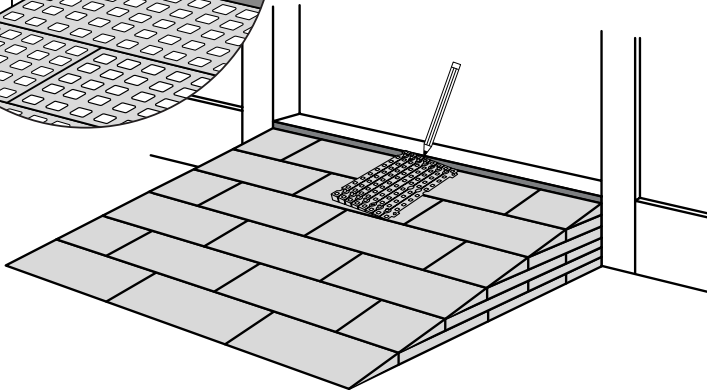

RAMP KIT 3

Height: 7,2 - 12,7 cm

Width: 75 cm

Depth: 75 cm

Included

Danish Design Pat. Pend. and produced
in Denmark by Excellent Systems A/S

HEIGHT ADJUSTMENT

Remove Ramp Adjuster from toplayer:

Heights:

MOUNTING WITH LOCKS

FASTENING WITH MOUNTING PAD

Indoor:

Outdoor:

Wood

Concrete

FASTENING WITH STOPPERS