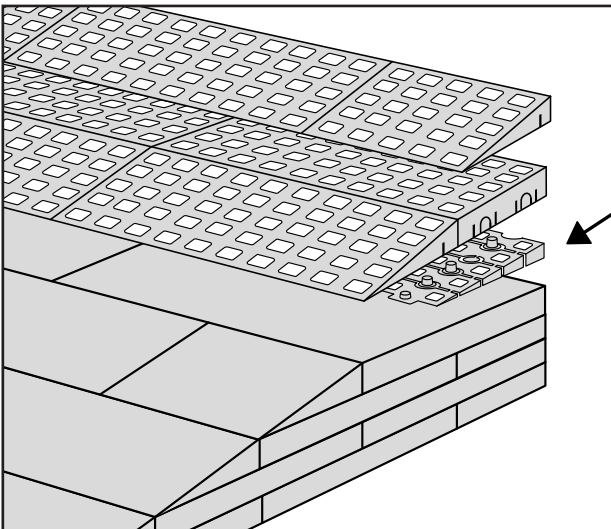

RAMP KIT 3

Height: 7,2 - 12,7 cm

Width: 75 cm

Depth: 75 cm

Included

Danish Design Pat. Pend. and produced
in Denmark by Excellent Systems A/S

HEIGHT ADJUSTMENT

Remove Ramp Adjuster from toplayer:

Heights:

MOUNTING WITH LOCKS

FASTENING WITH MOUNTING PAD

Indoor:

Outdoor:

Wood

Concrete

FASTENING WITH STOPPERS