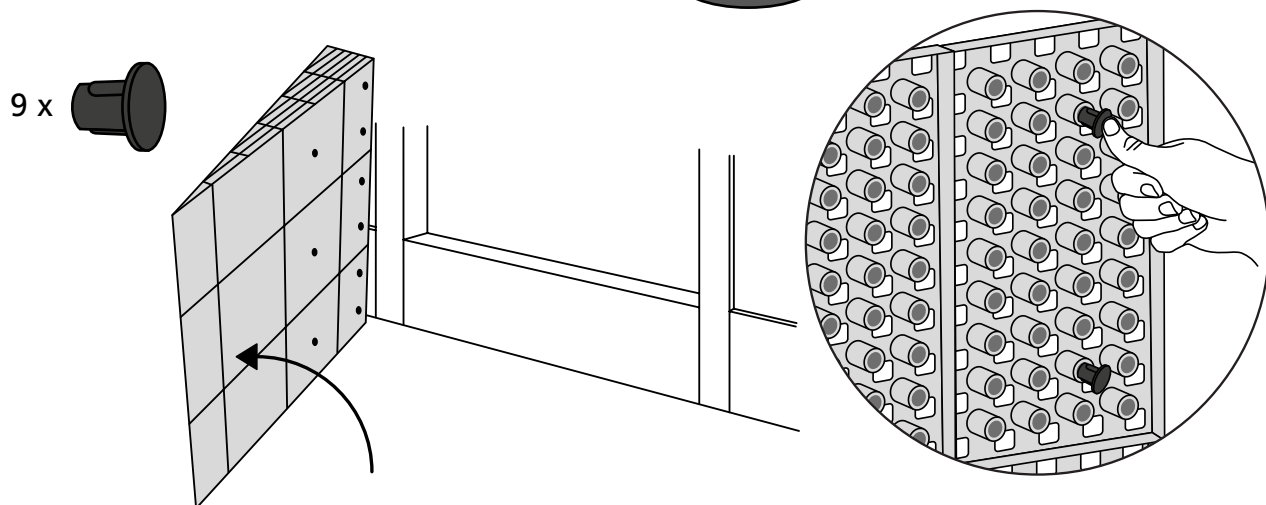

RAMP KIT 3

Height: 7,2 - 12,7 cm

Width: 75 cm

Depth: 75 cm

Included

Danish Design Pat. Pend. and produced
in Denmark by Excellent Systems A/S

HEIGHT ADJUSTMENT

Remove Ramp Adjuster from toplayer:

Heights:

MOUNTING WITH LOCKS

FASTENING WITH MOUNTING PAD

Indoor:

Outdoor:

Wood

Concrete

FASTENING WITH STOPPERS