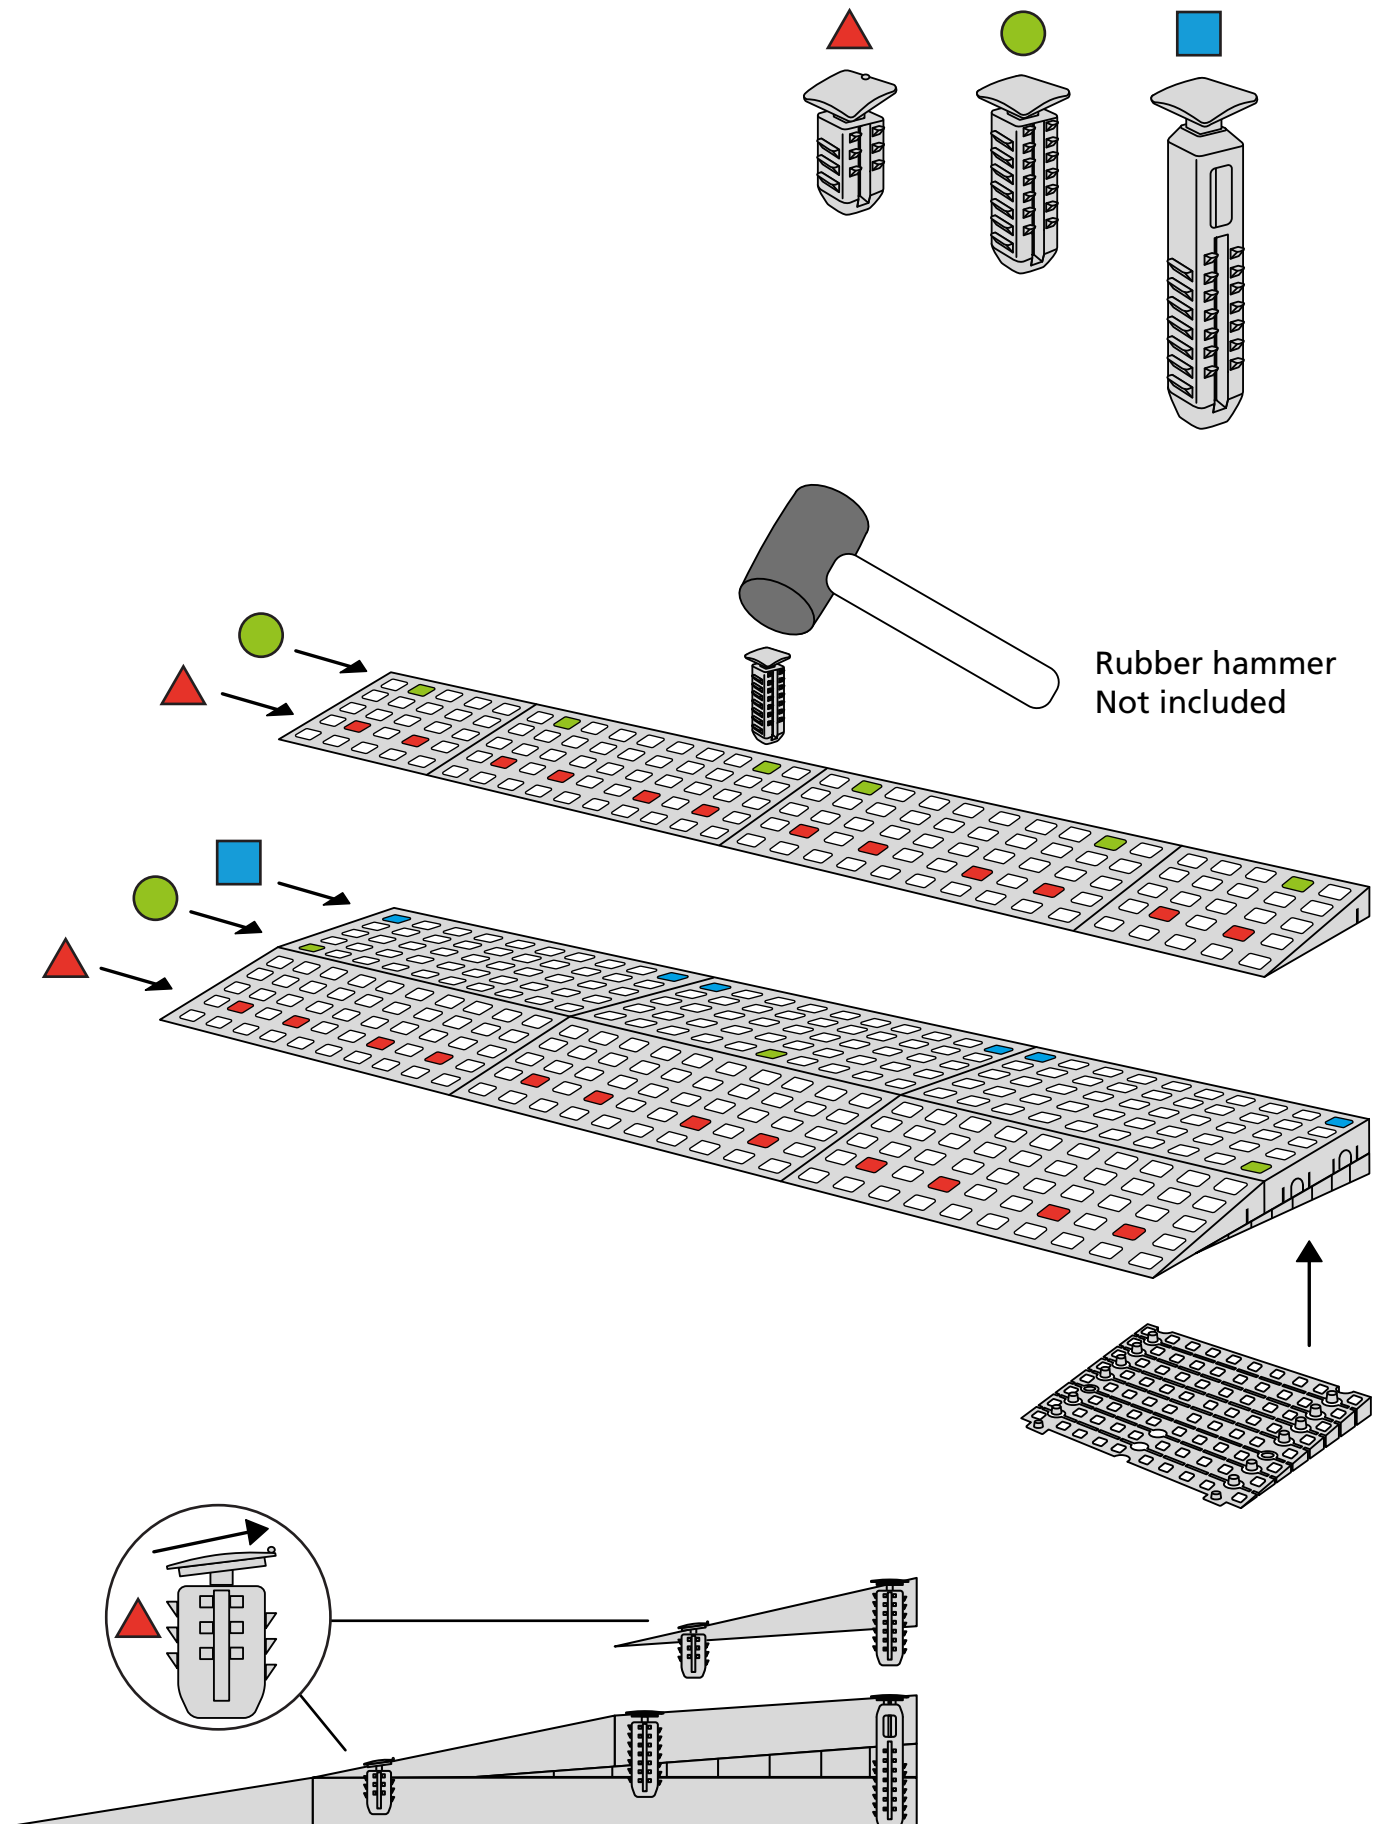

RAMP KIT 3

Height: 7,2 - 12,7 cm

Width: 75 cm

Depth: 75 cm

Included

Danish Design Pat. Pend. and produced
in Denmark by Excellent Systems A/S

HEIGHT ADJUSTMENT

Remove Ramp Adjuster from toplayer:

Heights:

MOUNTING WITH LOCKS

FASTENING WITH MOUNTING PAD

Indoor:

Outdoor:

Wood

Concrete

FASTENING WITH STOPPERS