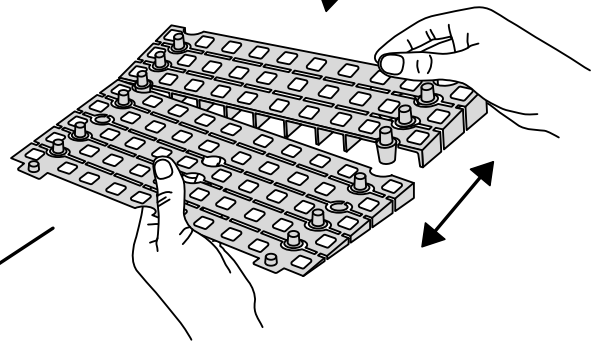

RAMP KIT 3

Height: 7,2 - 12,7 cm

Width: 75 cm

Depth: 75 cm

Included

Danish Design Pat. Pend. and produced
in Denmark by Excellent Systems A/S

HEIGHT ADJUSTMENT

Remove Ramp Adjuster from toplayer:

Heights:

MOUNTING WITH LOCKS

FASTENING WITH MOUNTING PAD

Indoor:

Outdoor:

Wood

Concrete

FASTENING WITH STOPPERS