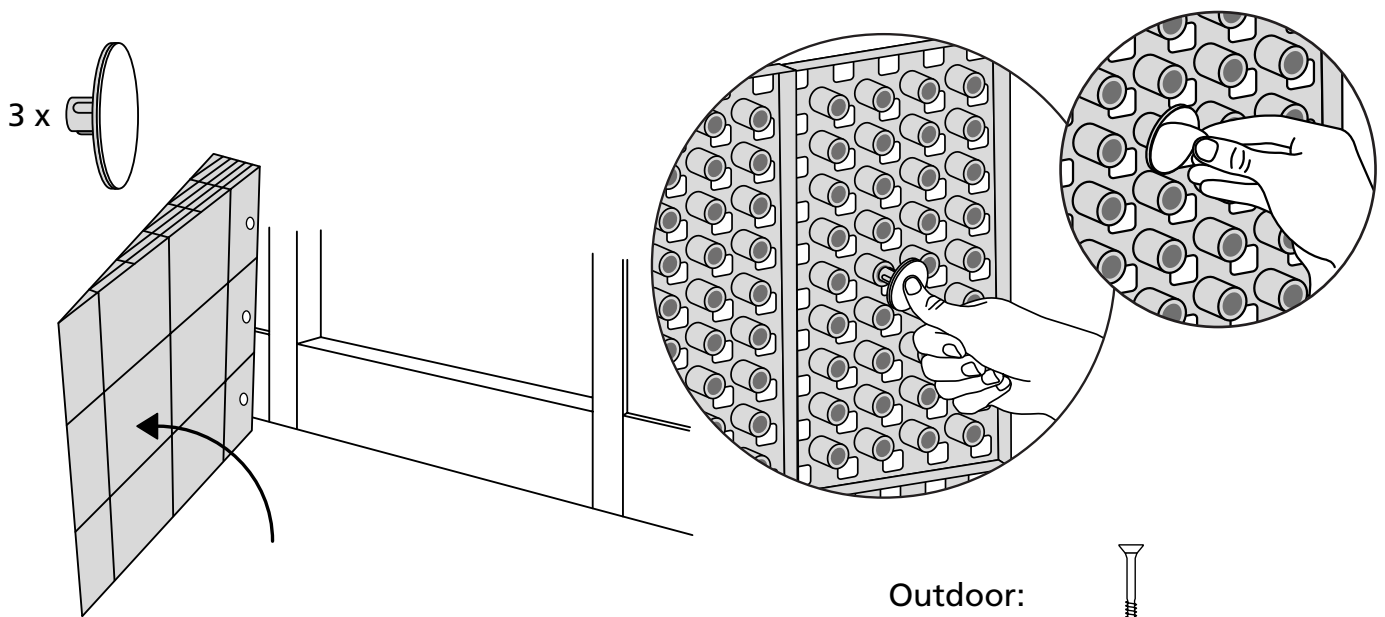

RAMP KIT 3

Height: 7,2 - 12,7 cm

Width: 75 cm

Depth: 75 cm

Included

Danish Design Pat. Pend. and produced
in Denmark by Excellent Systems A/S

HEIGHT ADJUSTMENT

Remove Ramp Adjuster from toplayer:

Heights:

MOUNTING WITH LOCKS

FASTENING WITH MOUNTING PAD

Indoor:

Outdoor:

Wood

Concrete

FASTENING WITH STOPPERS