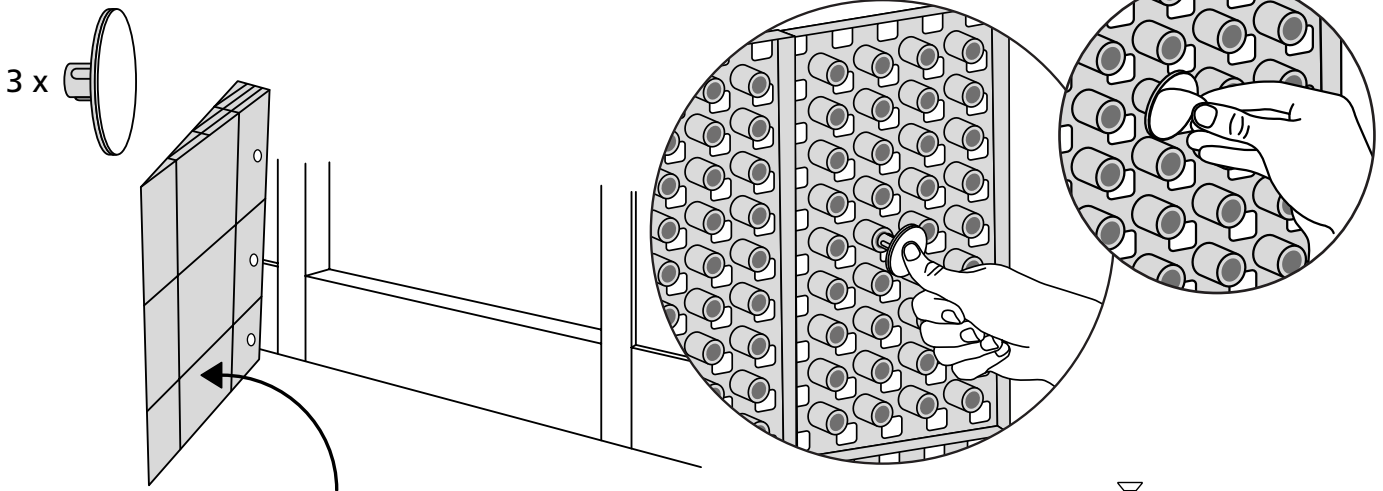

RAMP KIT 2N

Height: 3,6 - 9,1 cm

Width: 75 cm

Depth: 50 cm

Included

Danish Design Pat. Pend. and produced
in Denmark by Excellent Systems A/S

HEIGHT ADJUSTMENT

Remove Ramp Adjuster from toplayer:

Heights:

MOUNTING WITH LOCKS

FASTENING WITH MOUNTING PADS

Indoor:

Outdoor:

Wood

Concrete

FASTENING WITH STOPPERS