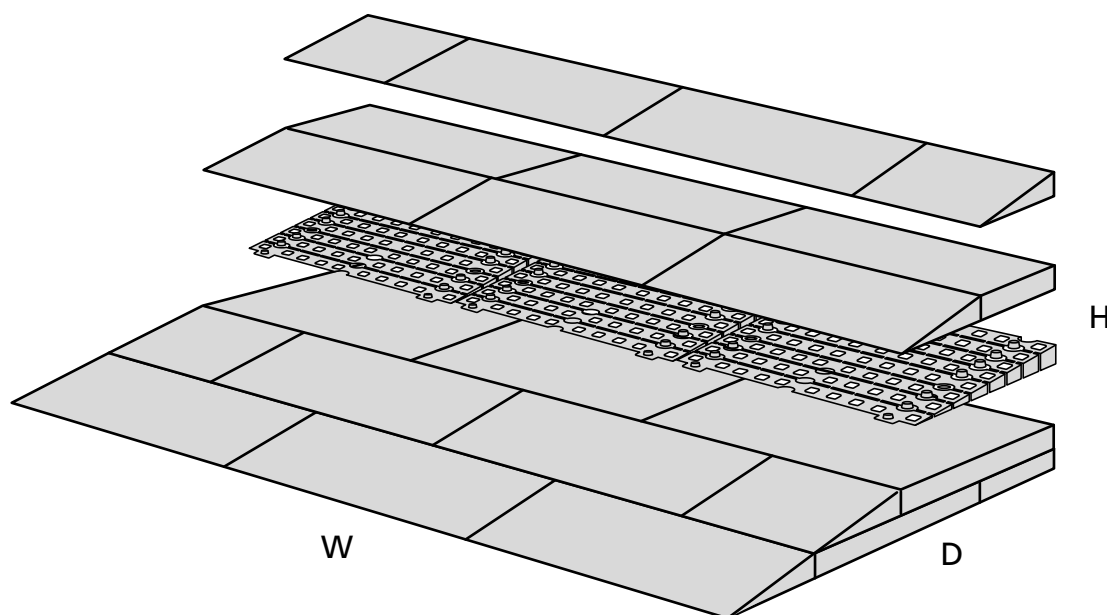

RAMP KIT 2N

Height: 3,6 - 9,1 cm

Width: 75 cm

Depth: 50 cm

Included

Danish Design Pat. Pend. and produced
in Denmark by Excellent Systems A/S

HEIGHT ADJUSTMENT

Remove Ramp Adjuster from toplayer:

Heights:

MOUNTING WITH LOCKS

FASTENING WITH MOUNTING PADS

Indoor:

Outdoor:

Wood

Concrete

FASTENING WITH STOPPERS