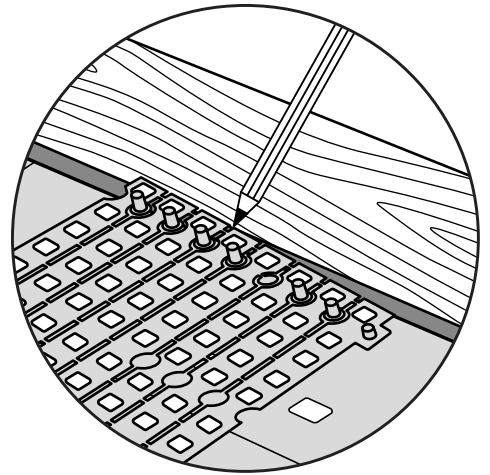

HEIGHT ADJUSTMENT

Remove Ramp Adjuster from toplayer:

Heights: