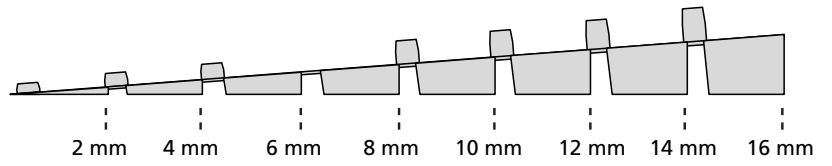

HEIGHT ADJUSTMENT

Remove Ramp Adjuster from toplayer:

Heights: