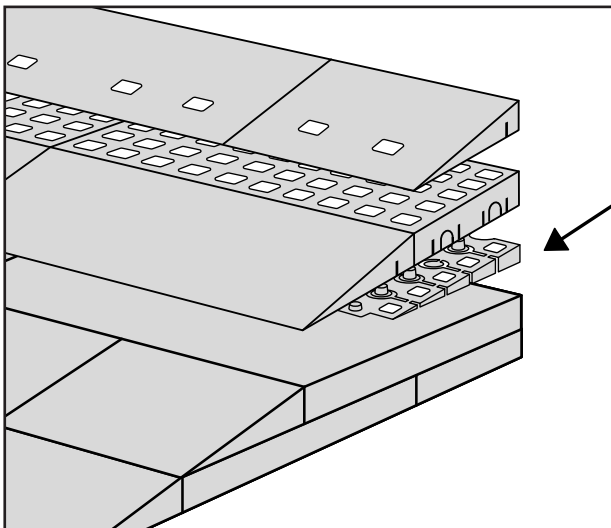

HEIGHT ADJUSTMENT

Remove Ramp Adjuster from toplayer:

Heights: