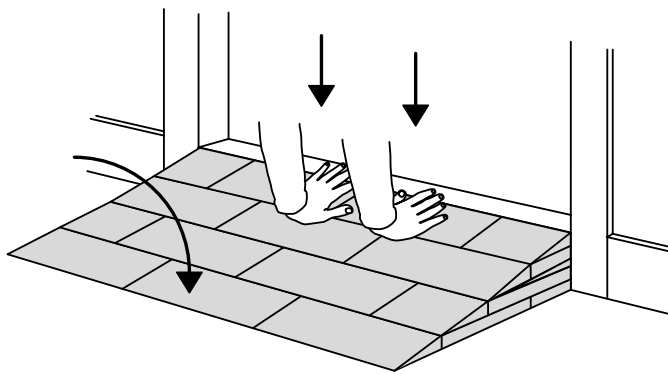

RAMP KIT 2N

Height: 3,6 - 9,1 cm

Width: 75 cm

Depth: 50 cm

Included

Danish Design Pat. Pend. and produced
in Denmark by Excellent Systems A/S

HEIGHT ADJUSTMENT

Remove Ramp Adjuster from toplayer:

Heights:

MOUNTING WITH LOCKS

FASTENING WITH MOUNTING PADS

Indoor:

Outdoor:

Wood

Concrete

FASTENING WITH STOPPERS