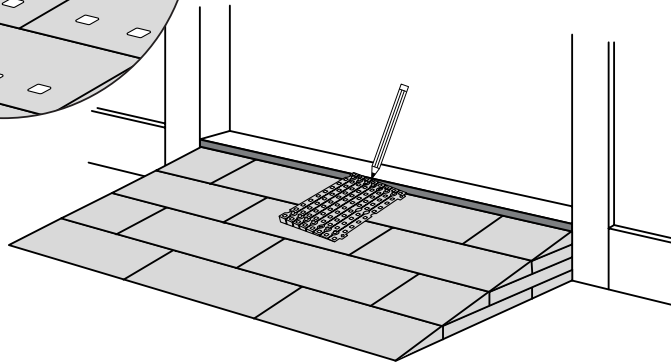

RAMP KIT 2N

Height: 3,6 - 9,1 cm

Width: 75 cm

Depth: 50 cm

Included

Danish Design Pat. Pend. and produced
in Denmark by Excellent Systems A/S

HEIGHT ADJUSTMENT

Remove Ramp Adjuster from toplayer:

Heights:

MOUNTING WITH LOCKS

FASTENING WITH MOUNTING PADS

Indoor:

Outdoor:

Wood

Concrete

FASTENING WITH STOPPERS