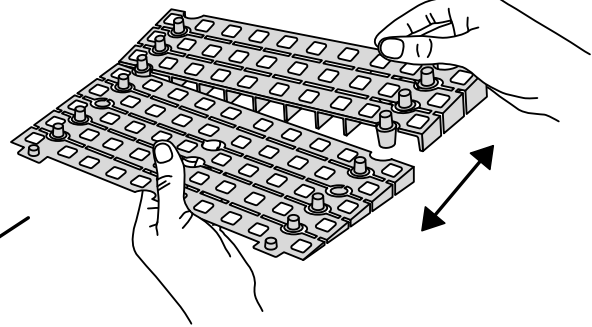

RAMP KIT 2N

Height: 3,6 - 9,1 cm

Width: 75 cm

Depth: 50 cm

Included

Danish Design Pat. Pend. and produced
in Denmark by Excellent Systems A/S

HEIGHT ADJUSTMENT

Remove Ramp Adjuster from toplayer:

Heights:

MOUNTING WITH LOCKS

FASTENING WITH MOUNTING PADS

Indoor:

Outdoor:

Wood

Concrete

FASTENING WITH STOPPERS