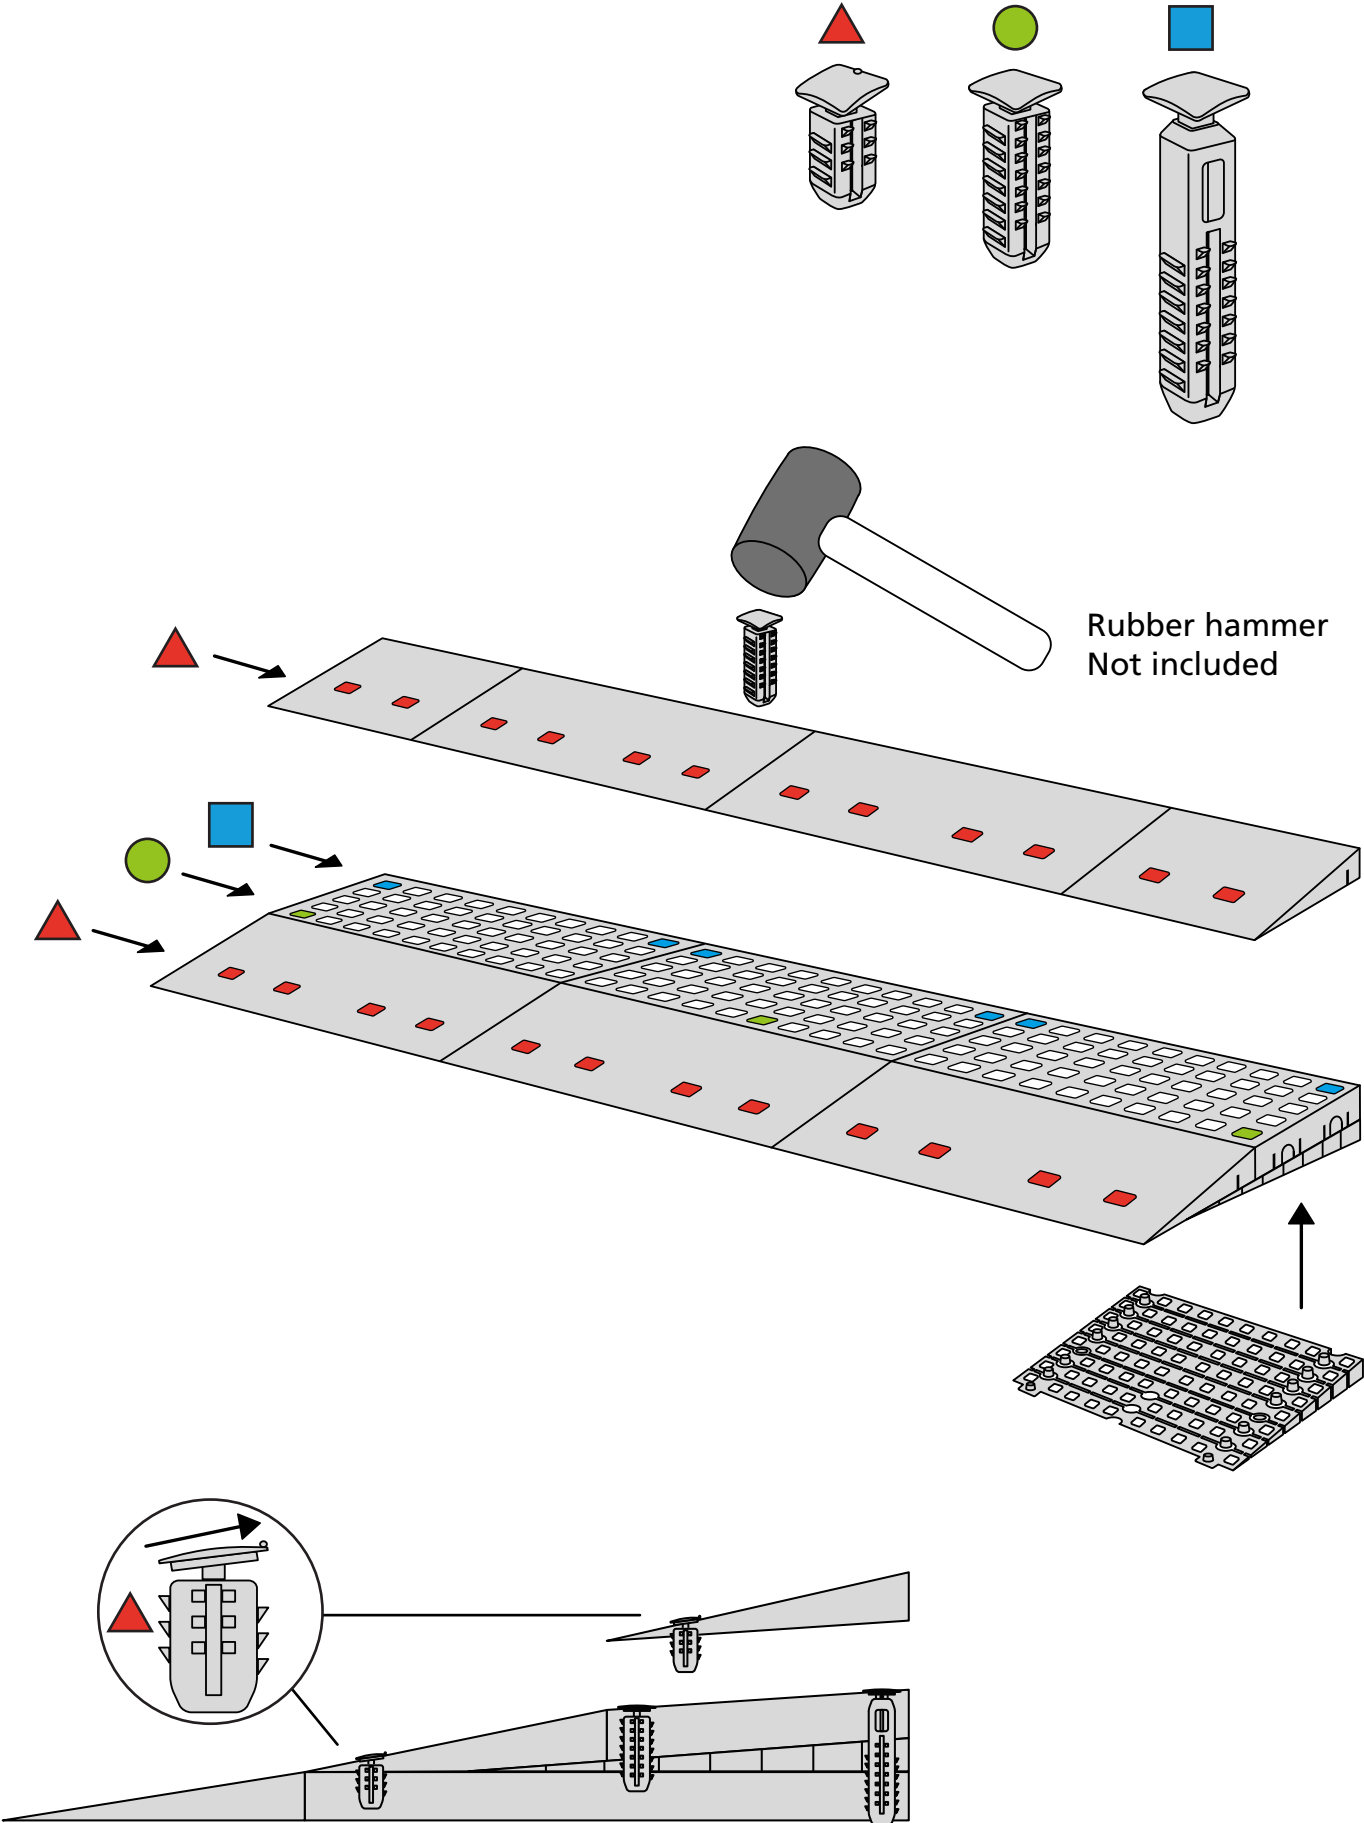

RAMP KIT 2N

Height: 3,6 - 9,1 cm

Width: 75 cm

Depth: 50 cm

Included

Danish Design Pat. Pend. and produced
in Denmark by Excellent Systems A/S

HEIGHT ADJUSTMENT

Remove Ramp Adjuster from toplayer:

Heights:

MOUNTING WITH LOCKS

FASTENING WITH MOUNTING PADS

Indoor:

Outdoor:

Wood

Concrete

FASTENING WITH STOPPERS