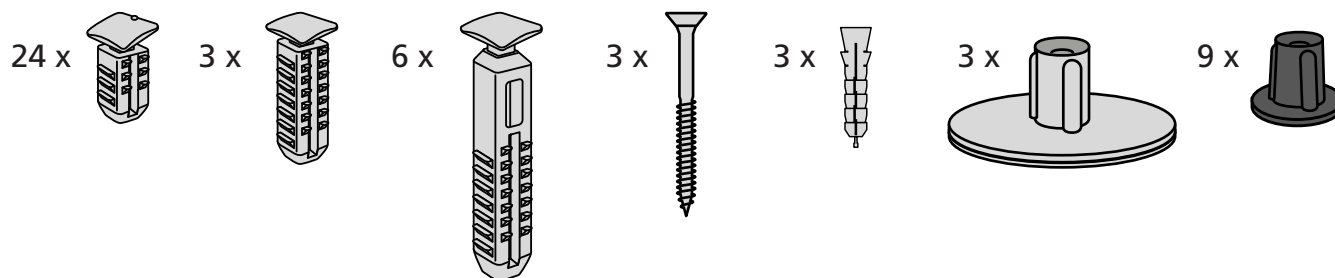

RAMP KIT 2N

Height: 3,6 - 9,1 cm

Width: 75 cm

Depth: 50 cm

Included

Danish Design Pat. Pend. and produced
in Denmark by Excellent Systems A/S

HEIGHT ADJUSTMENT

Remove Ramp Adjuster from toplayer: