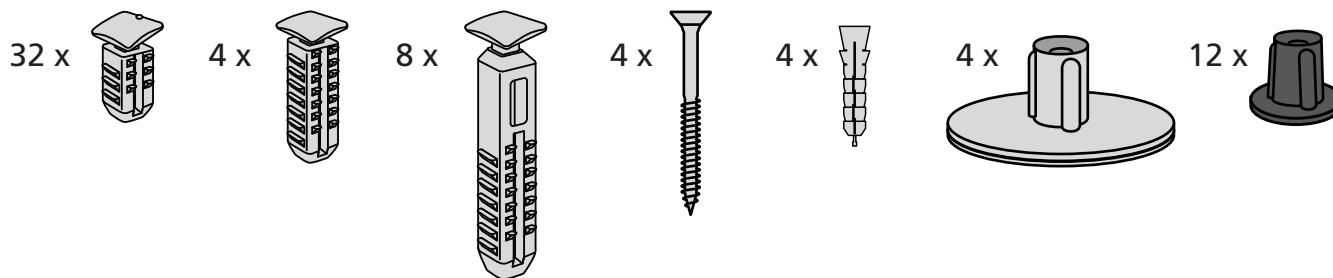

Included

Danish Design Pat. Pend. and produced
in Denmark by Excellent Systems A/S