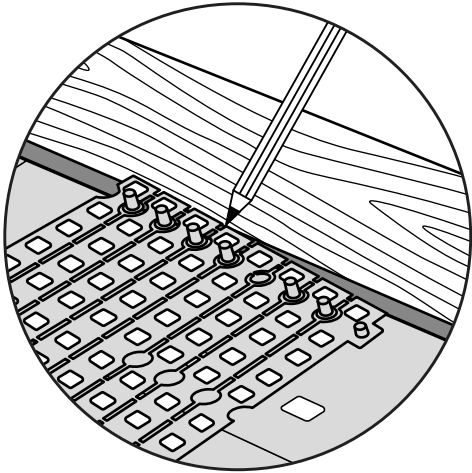

# RAMP KIT 104N

Height: 10,8 - 16,3 cm

Width: 100 cm

Depth: 100 cm

# HEIGHT ADJUSTMENT

Remove Ramp Adjuster from toplayer:

Heights: