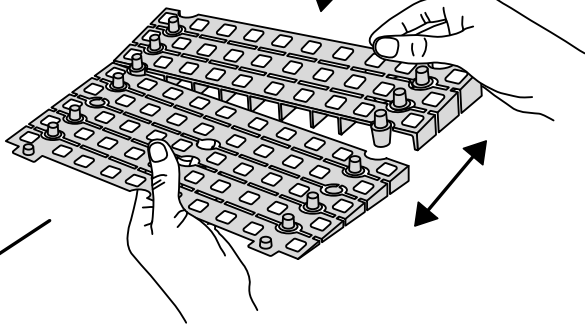

# RAMP KIT 104N

Height: 10,8 - 16,3 cm

Width: 100 cm

Depth: 100 cm

# HEIGHT ADJUSTMENT

Remove Ramp Adjuster from toplayer:

Heights: