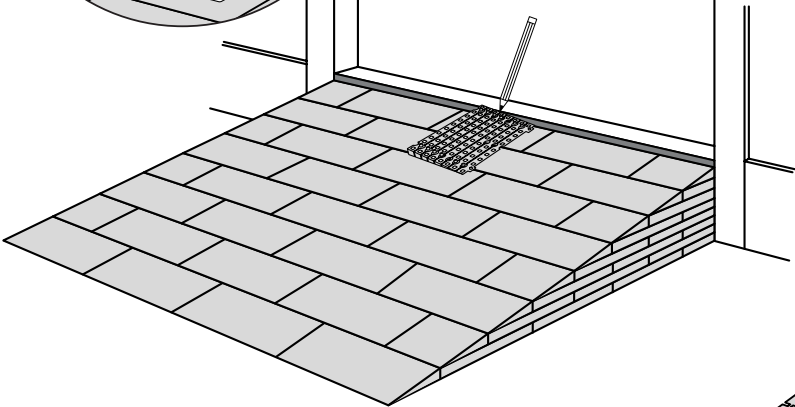

# RAMP KIT 104N

Height: 10,8 - 16,3 cm

Width: 100 cm

Depth: 100 cm

# HEIGHT ADJUSTMENT

Remove Ramp Adjuster from toplayer:

Heights: