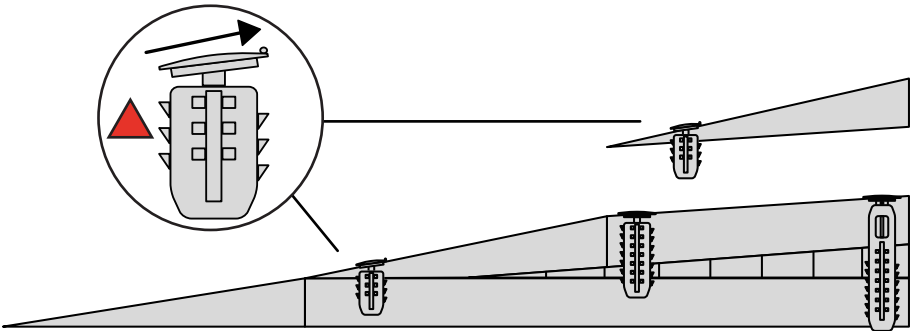

MOUNTING WITH LOCKS

Rubber hammer
Not included