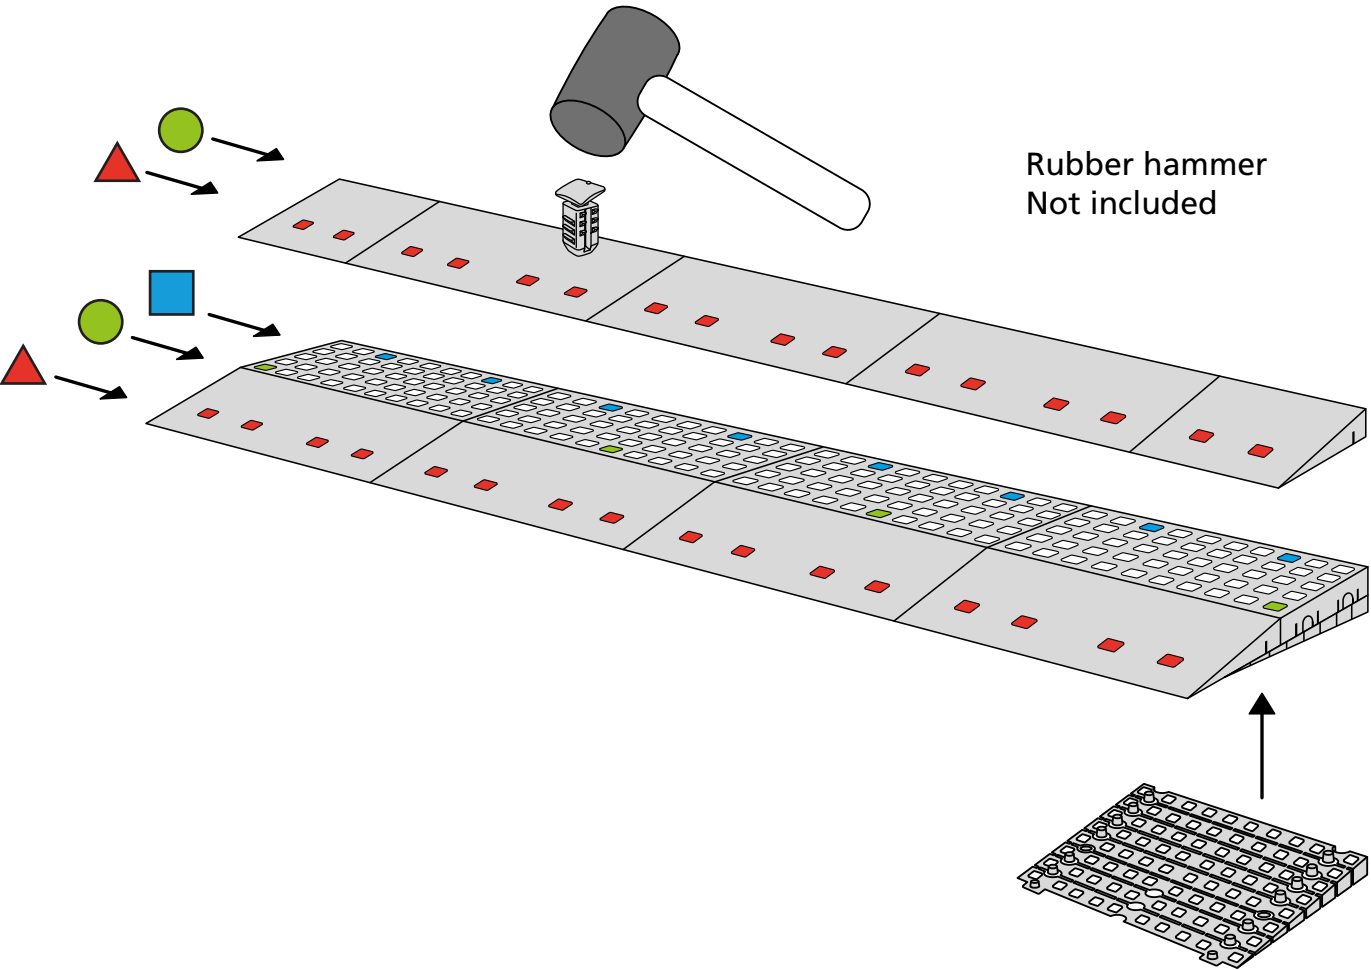

# RAMP KIT 104N

Height: 10,8 - 16,3 cm

Width: 100 cm

Depth: 100 cm

# HEIGHT ADJUSTMENT

Remove Ramp Adjuster from toplayer:

Heights:

# MOUNTING WITH LOCKS

Rubber hammer  
Not included