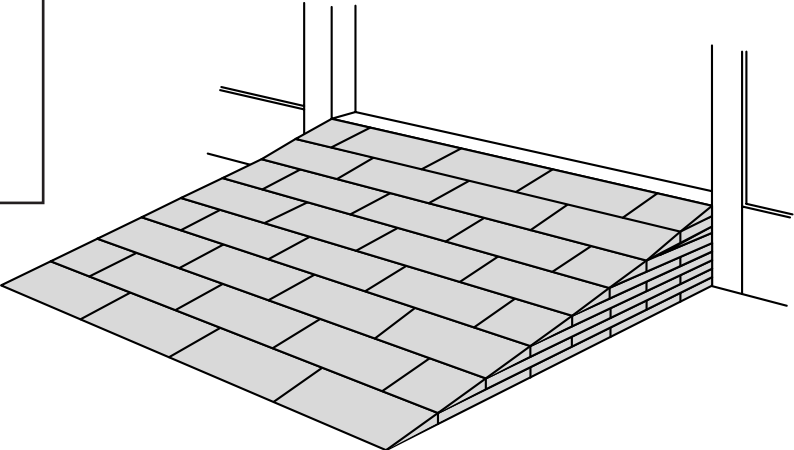

# RAMP KIT 104N

Height: 10,8 - 16,3 cm

Width: 100 cm

Depth: 100 cm

# HEIGHT ADJUSTMENT

Remove Ramp Adjuster from toplayer:

Heights: