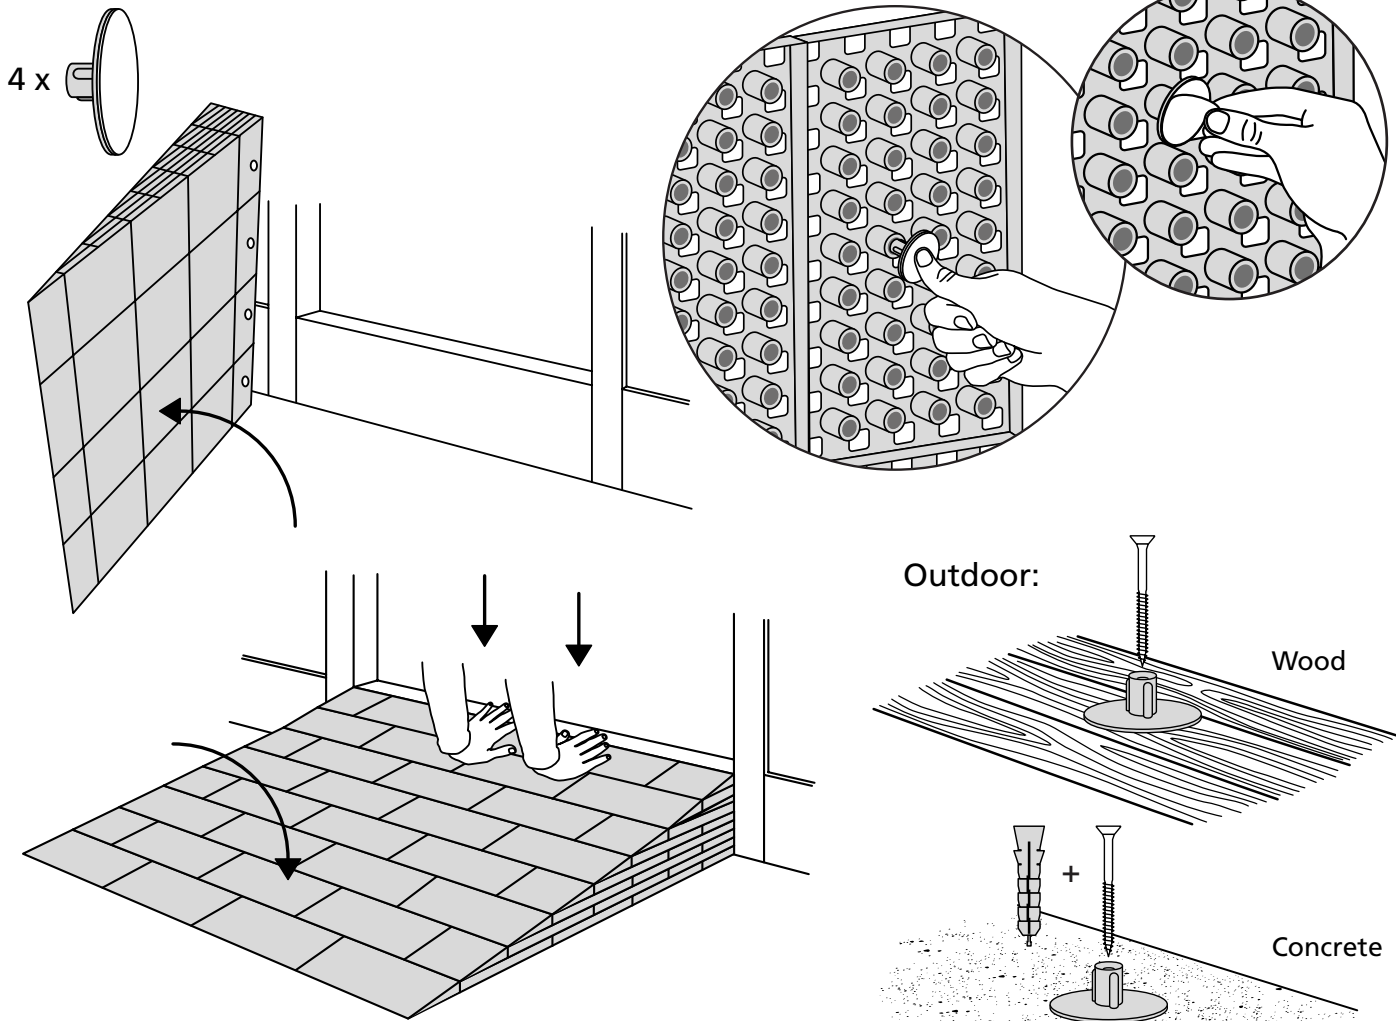

# RAMP KIT 104N

Height: 10,8 - 16,3 cm

Width: 100 cm

Depth: 100 cm

# HEIGHT ADJUSTMENT

Remove Ramp Adjuster from toplayer:

Heights:

# MOUNTING WITH LOCKS

Rubber hammer  
Not included

# FASTENING WITH MOUNTING PADS

Indoor: