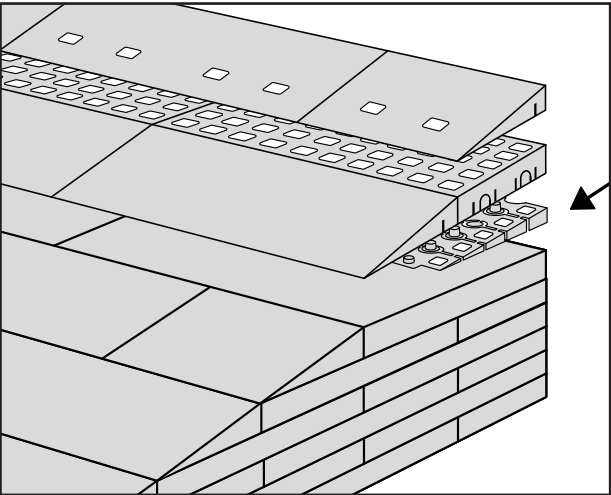

# RAMP KIT 104N

Height: 10,8 - 16,3 cm

Width: 100 cm

Depth: 100 cm

# HEIGHT ADJUSTMENT

Remove Ramp Adjuster from toplayer:

Heights: