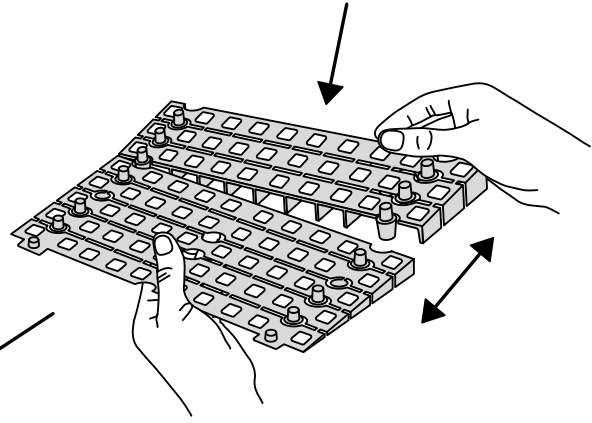

HEIGHT ADJUSTMENT

Remove Ramp Adjuster from toplayer:

Heights: