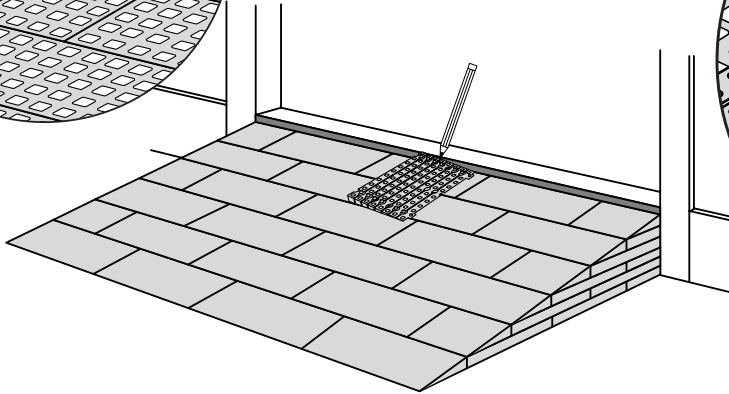

HEIGHT ADJUSTMENT

Remove Ramp Adjuster from toplayer:

Heights: