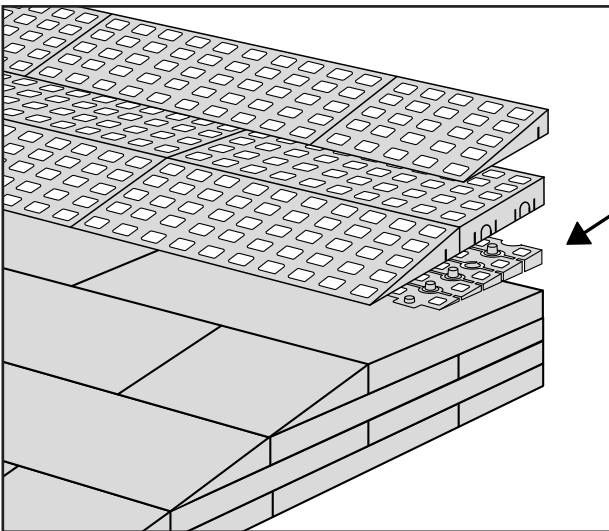

HEIGHT ADJUSTMENT

Remove Ramp Adjuster from toplayer:

Heights: