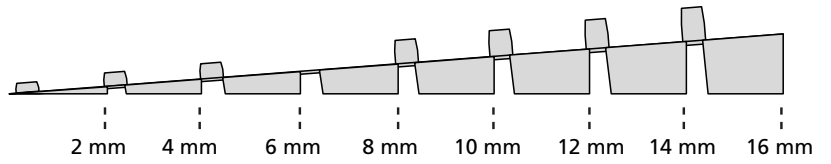

HEIGHT ADJUSTMENT

Remove Ramp Adjuster from toplayer:

Heights: