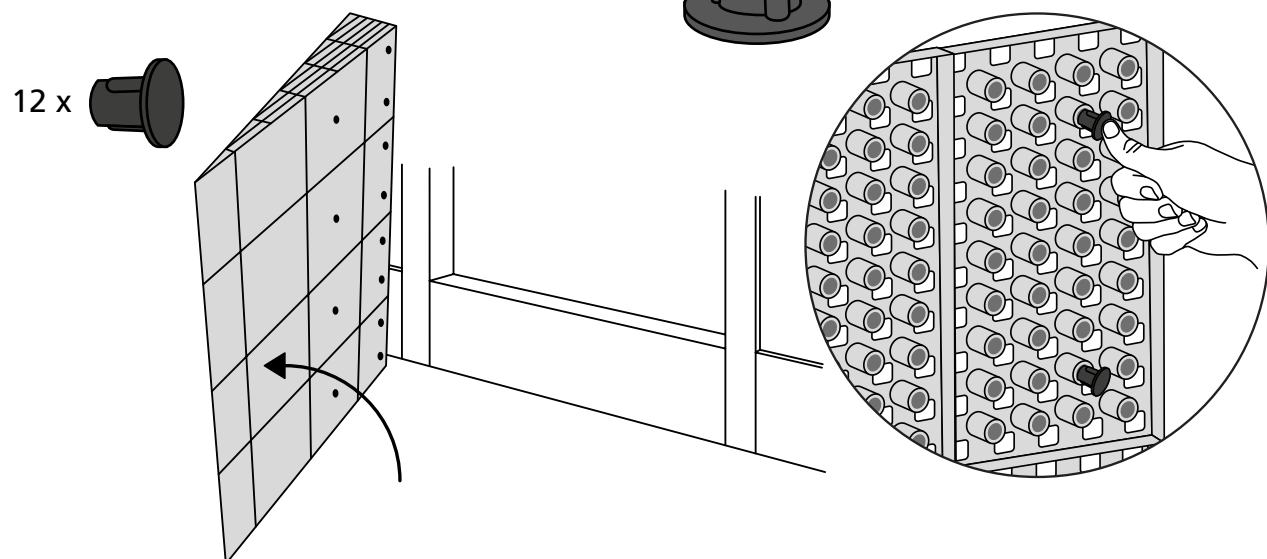

FASTENING WITH STOPPERS

info@ex-as.com | Møllevvej 2 - 8544 Mørke - DK | +45 86377133