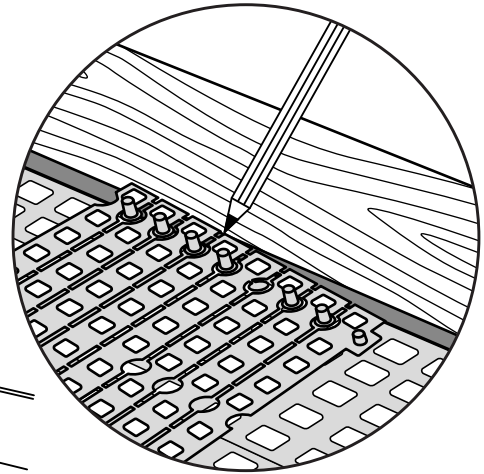

HEIGHT ADJUSTMENT

Remove Ramp Adjuster from toplayer:

Heights: