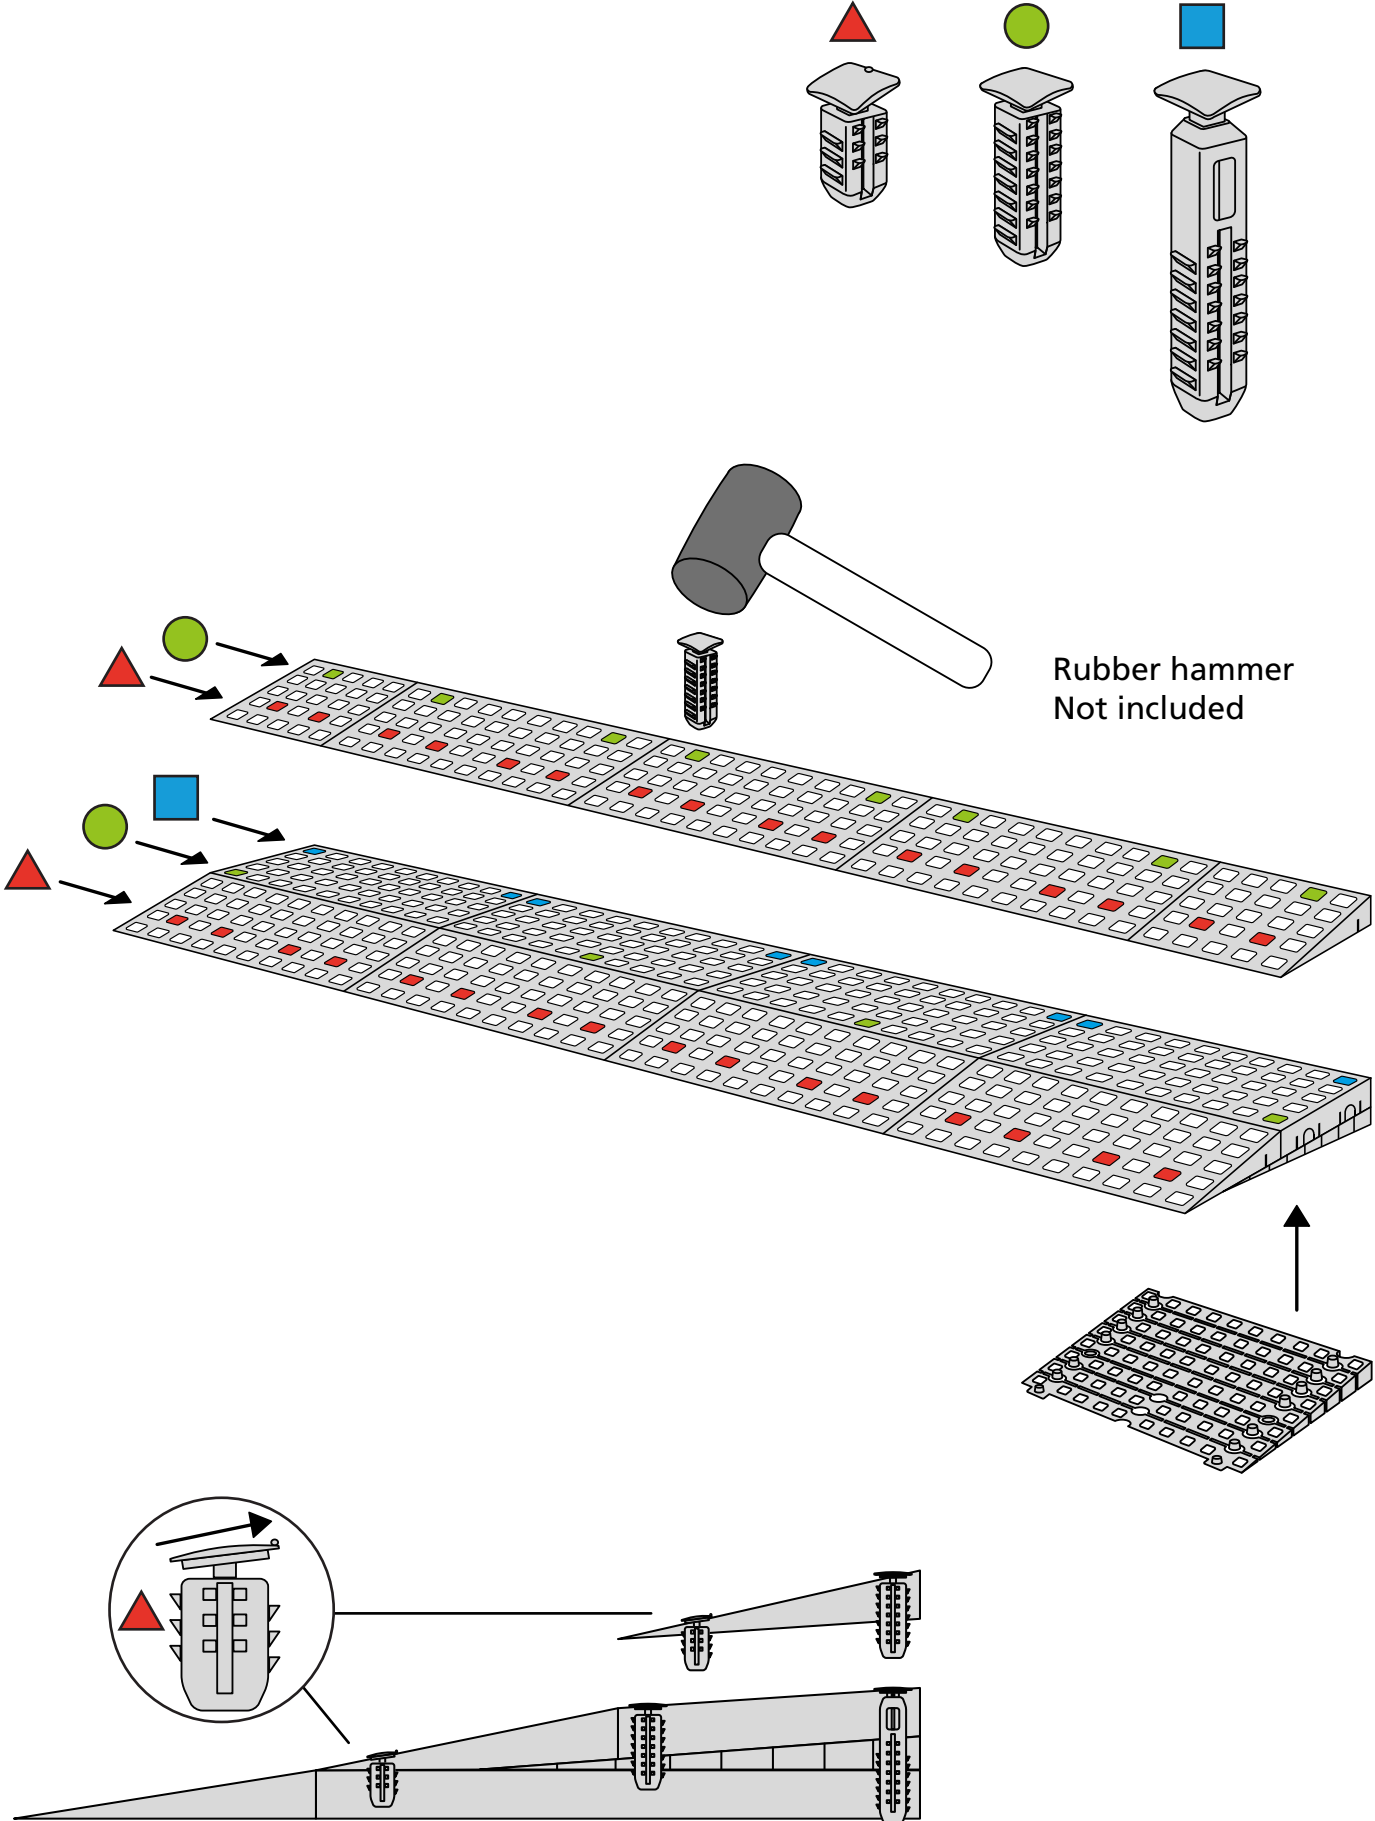

RAMP KIT 103

Height: 7,2 - 12,7 cm

Width: 100 cm

Depth: 75 cm

Included

Danish Design Pat. Pend. and produced
in Denmark by Excellent Systems A/S

HEIGHT ADJUSTMENT

Remove Ramp Adjuster from toplayer:

Heights:

MOUNTING WITH LOCKS

FASTENING WITH MOUNTING PAD

Indoor:

Outdoor:

FASTENING WITH STOPPERS

info@ex-as.com | Møllevvej 2 - 8544 Mørke - DK | +45 86377133