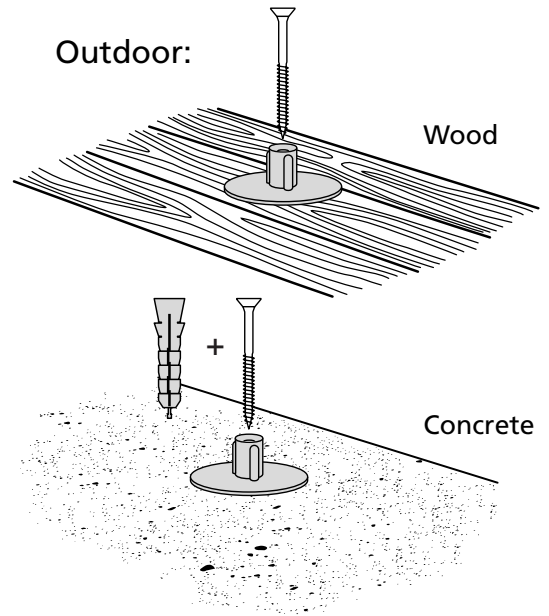

FASTENING WITH MOUNTING PAD

Indoor:

Outdoor:

FASTENING WITH STOPPERS

info@ex-as.com | Møllevvej 2 - 8544 Mørke - DK | +45 86377133