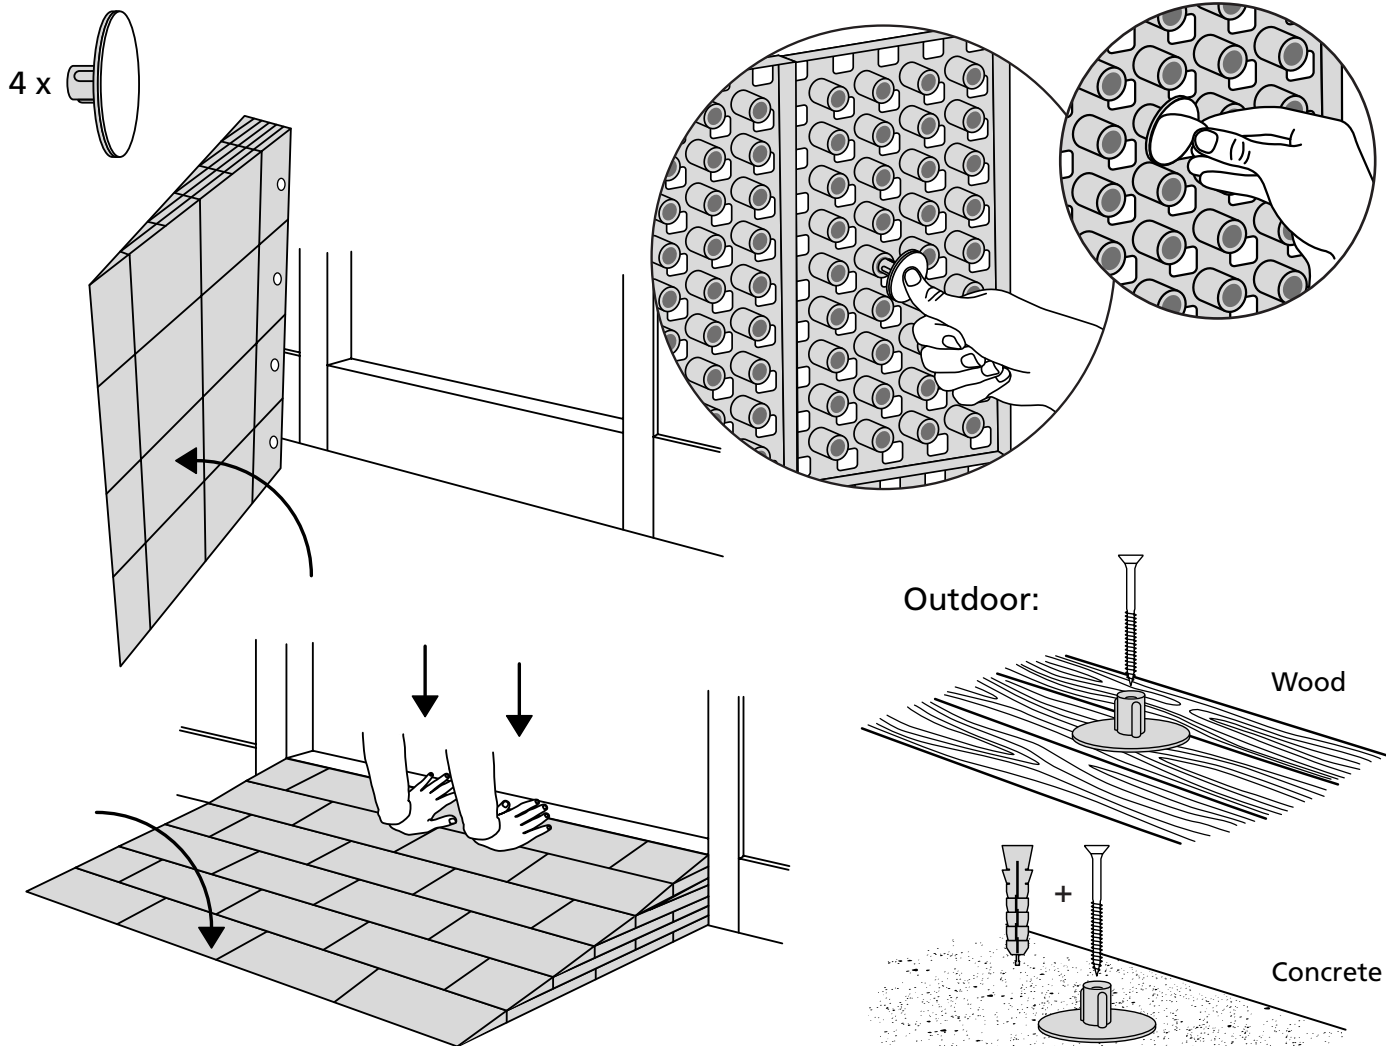

FASTENING WITH MOUNTING PAD

Indoor:

Outdoor: