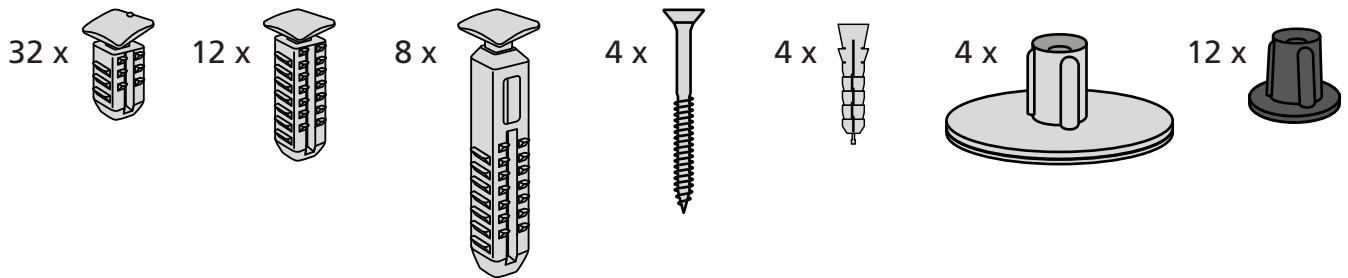

RAMP KIT 103

Height: 7,2 - 12,7 cm

Width: 100 cm

Depth: 75 cm

Included

Danish Design Pat. Pend. and produced
in Denmark by Excellent Systems A/S

HEIGHT ADJUSTMENT

Remove Ramp Adjuster from toplayer: