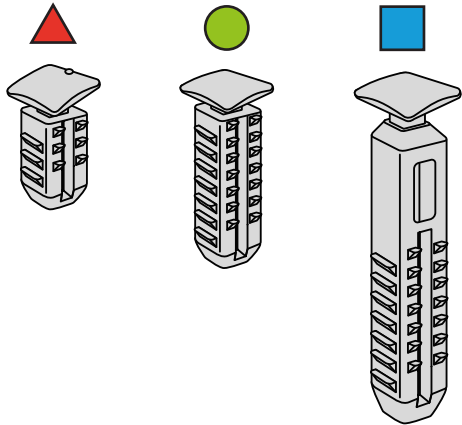

MOUNTING WITH LOCKS