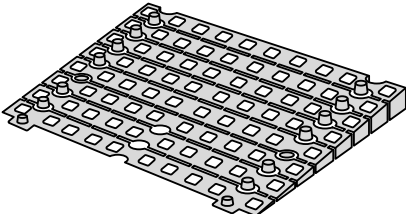

# RAMP KIT 5S

Height: 14,4 - 19,9 cm

Width: 75 cm

Depth: 125 cm

## Included

# HEIGHT ADJUSTMENT

Remove Ramp Adjuster from toplayer:

Heights:

# MOUNTING WITH LOCKS

Rubber hammer  
Not included