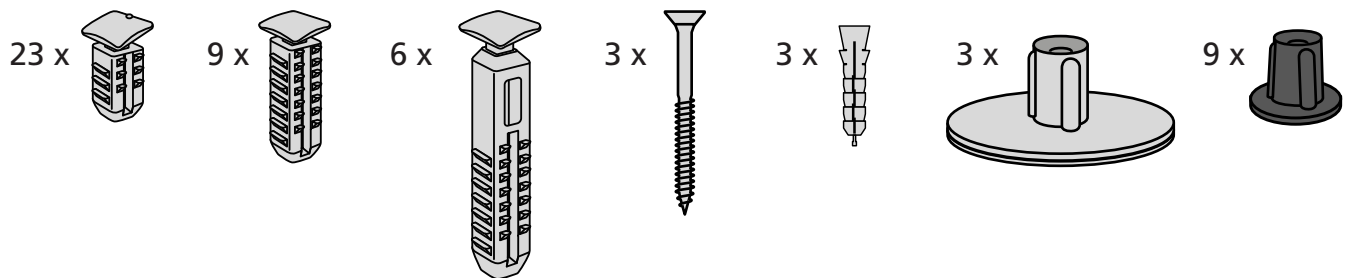

# RAMP KIT 5S

Height: 14,4 - 19,9 cm

Width: 75 cm

Depth: 125 cm

## Included