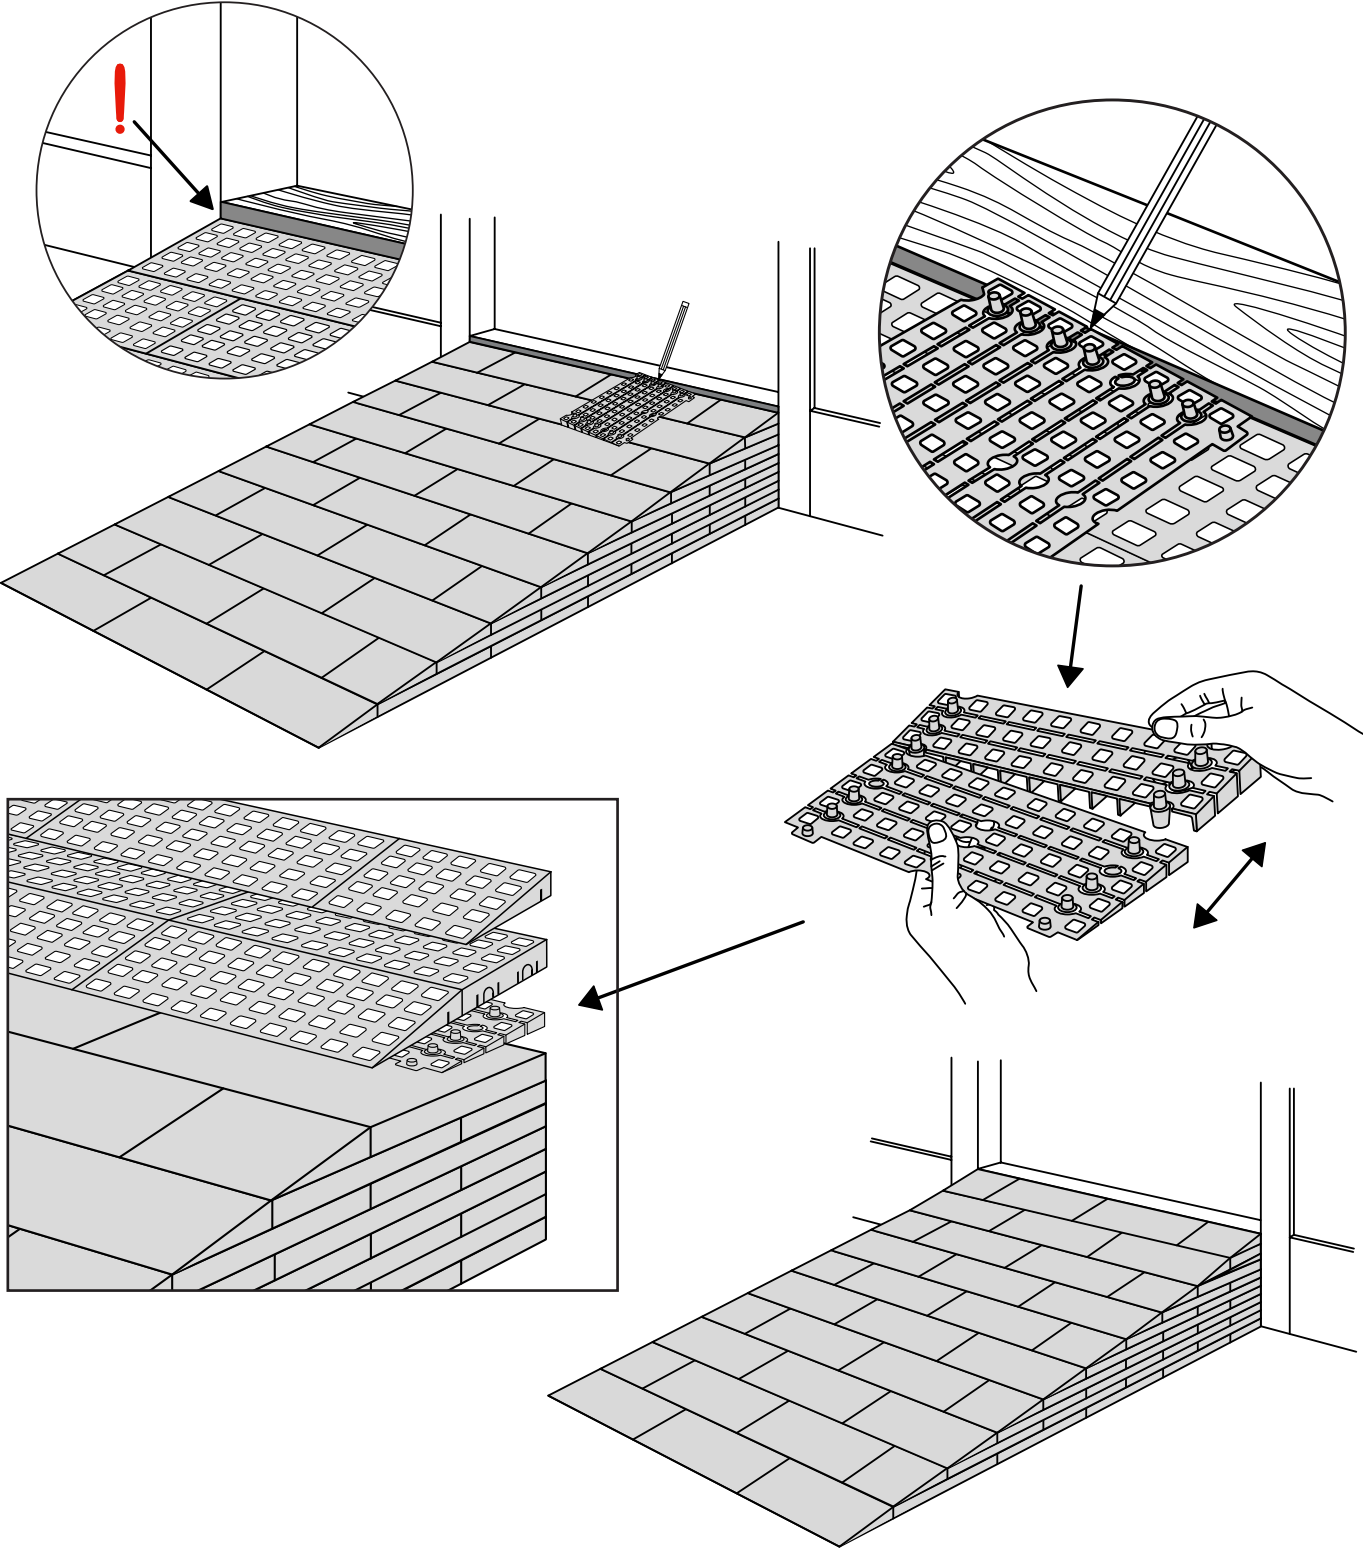

# RAMP KIT 5S

Height: 14,4 - 19,9 cm

Width: 75 cm

Depth: 125 cm

## Included

# HEIGHT ADJUSTMENT

Remove Ramp Adjuster from toplayer:

Heights: