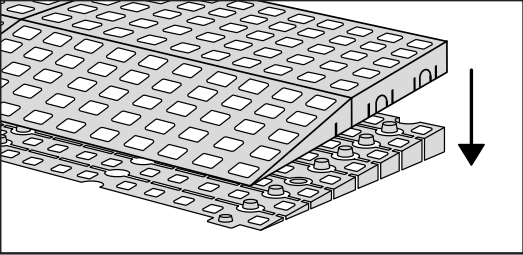

# RAMP KIT 5S

Height: 14,4 - 19,9 cm

Width: 75 cm

Depth: 125 cm

## Included

# HEIGHT ADJUSTMENT

Remove Ramp Adjuster from toplayer:

Heights: