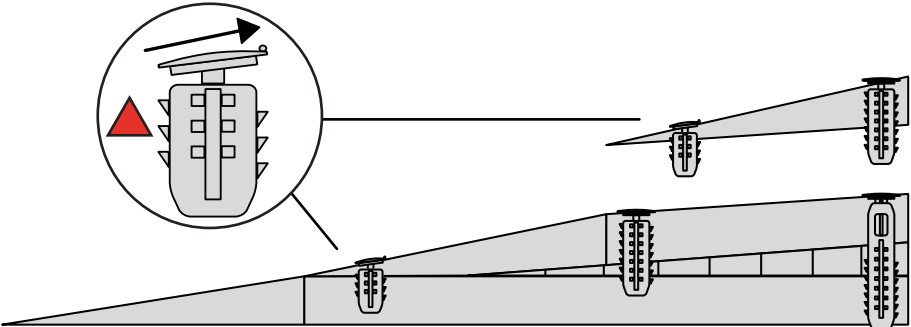

# RAMP KIT 5S

Height: 14,4 - 19,9 cm

Width: 75 cm

Depth: 125 cm

# HEIGHT ADJUSTMENT

Remove Ramp Adjuster from toplayer:

Heights:

# MOUNTING WITH LOCKS

Rubber hammer  
Not included