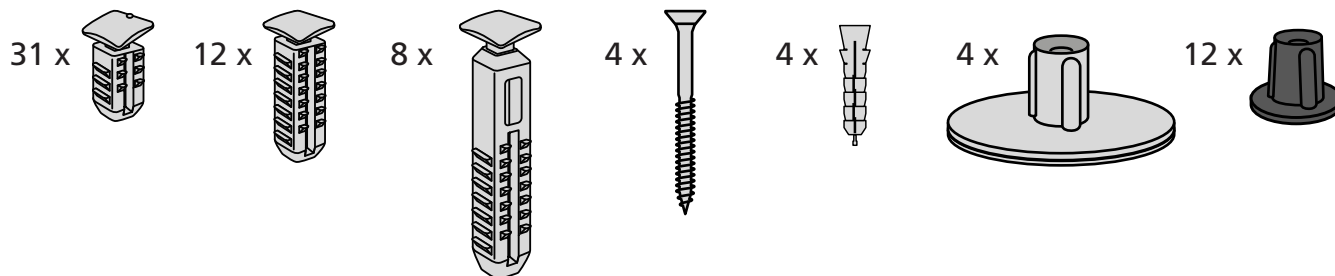

RAMP KIT 102S

Height: 3,6 - 9,1 cm

Width: 100 cm

Depth: 50 cm

Included

Danish Design Pat. Pend. and produced
in Denmark by Excellent Systems A/S

HEIGHT ADJUSTMENT

Remove Ramp Adjuster from toplayer:

Heights:

MOUNTING WITH LOCKS

FASTENING WITH MOUNTING PADS

Indoor:

Outdoor:

Wood

Concrete

FASTENING WITH STOPPERS