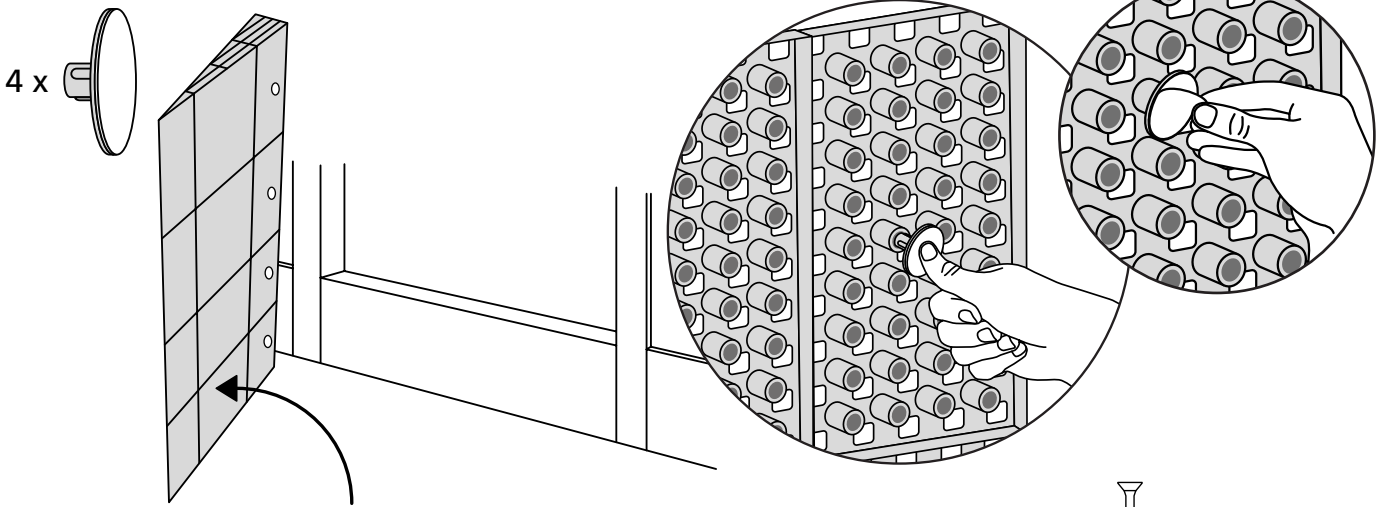

RAMP KIT 102S

Height: 3,6 - 9,1 cm

Width: 100 cm

Depth: 50 cm

Included

Danish Design Pat. Pend. and produced
in Denmark by Excellent Systems A/S

HEIGHT ADJUSTMENT

Remove Ramp Adjuster from toplayer:

Heights:

MOUNTING WITH LOCKS

FASTENING WITH MOUNTING PADS

Indoor:

Outdoor:

Wood

Concrete

FASTENING WITH STOPPERS