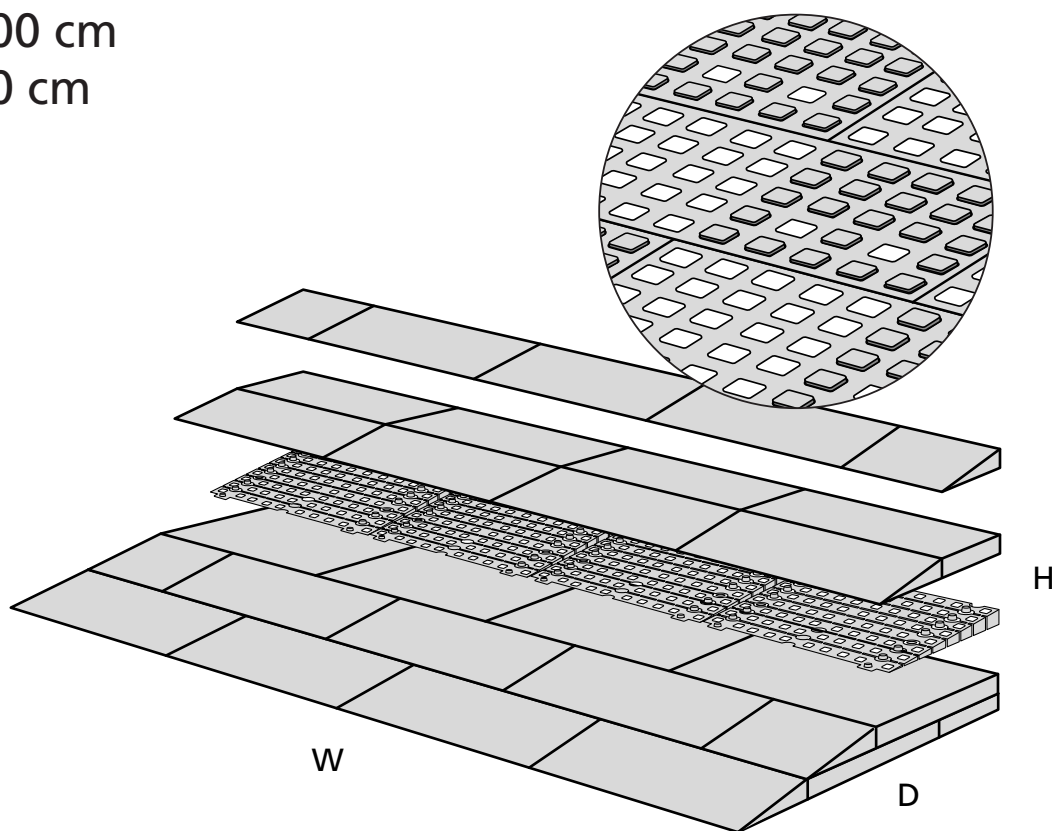

RAMP KIT 102S

Height: 3,6 - 9,1 cm

Width: 100 cm

Depth: 50 cm

Included

Danish Design Pat. Pend. and produced
in Denmark by Excellent Systems A/S

HEIGHT ADJUSTMENT

Remove Ramp Adjuster from toplayer:

Heights:

MOUNTING WITH LOCKS

FASTENING WITH MOUNTING PADS

Indoor:

Outdoor:

Wood

Concrete

FASTENING WITH STOPPERS