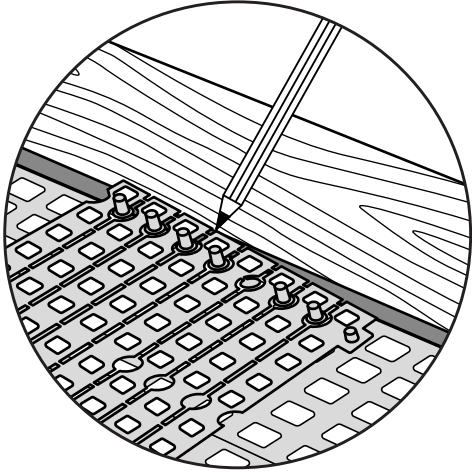

HEIGHT ADJUSTMENT

Remove Ramp Adjuster from toplayer:

Heights: