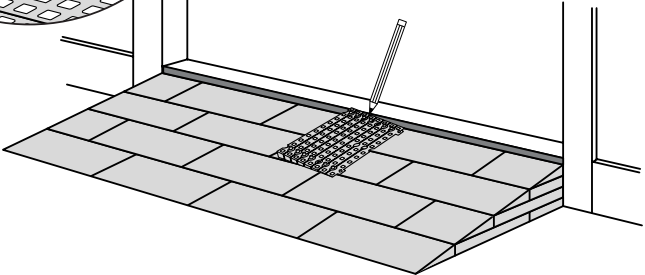

RAMP KIT 102S

Height: 3,6 - 9,1 cm

Width: 100 cm

Depth: 50 cm

Included

Danish Design Pat. Pend. and produced
in Denmark by Excellent Systems A/S

HEIGHT ADJUSTMENT

Remove Ramp Adjuster from toplayer:

Heights:

MOUNTING WITH LOCKS

FASTENING WITH MOUNTING PADS

Indoor:

Outdoor:

Wood

Concrete

FASTENING WITH STOPPERS