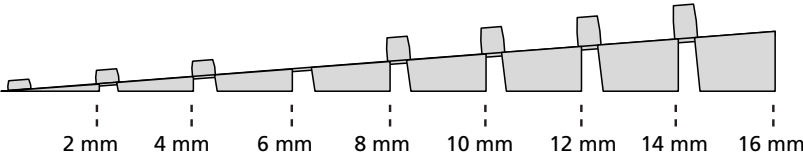

HEIGHT ADJUSTMENT

Remove Ramp Adjuster from toplayer:

Heights: