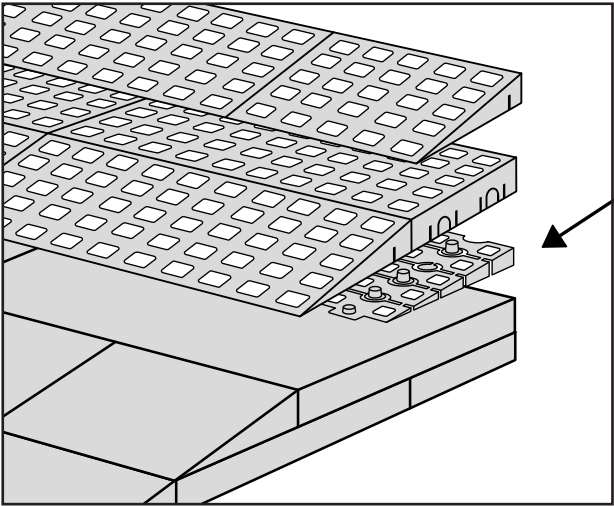

RAMP KIT 102S

Height: 3,6 - 9,1 cm

Width: 100 cm

Depth: 50 cm

Included

Danish Design Pat. Pend. and produced
in Denmark by Excellent Systems A/S

HEIGHT ADJUSTMENT

Remove Ramp Adjuster from toplayer:

Heights:

MOUNTING WITH LOCKS

FASTENING WITH MOUNTING PADS

Indoor:

Outdoor:

Wood

Concrete

FASTENING WITH STOPPERS