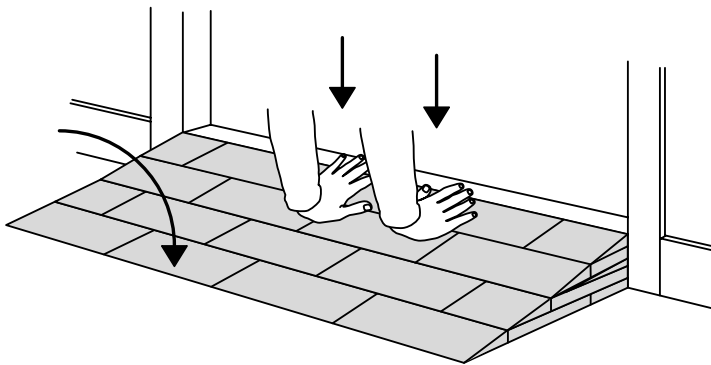

RAMP KIT 102S

Height: 3,6 - 9,1 cm

Width: 100 cm

Depth: 50 cm

Included

Danish Design Pat. Pend. and produced
in Denmark by Excellent Systems A/S

HEIGHT ADJUSTMENT

Remove Ramp Adjuster from toplayer:

Heights:

MOUNTING WITH LOCKS

FASTENING WITH MOUNTING PADS

Indoor:

Outdoor:

Wood

Concrete

FASTENING WITH STOPPERS