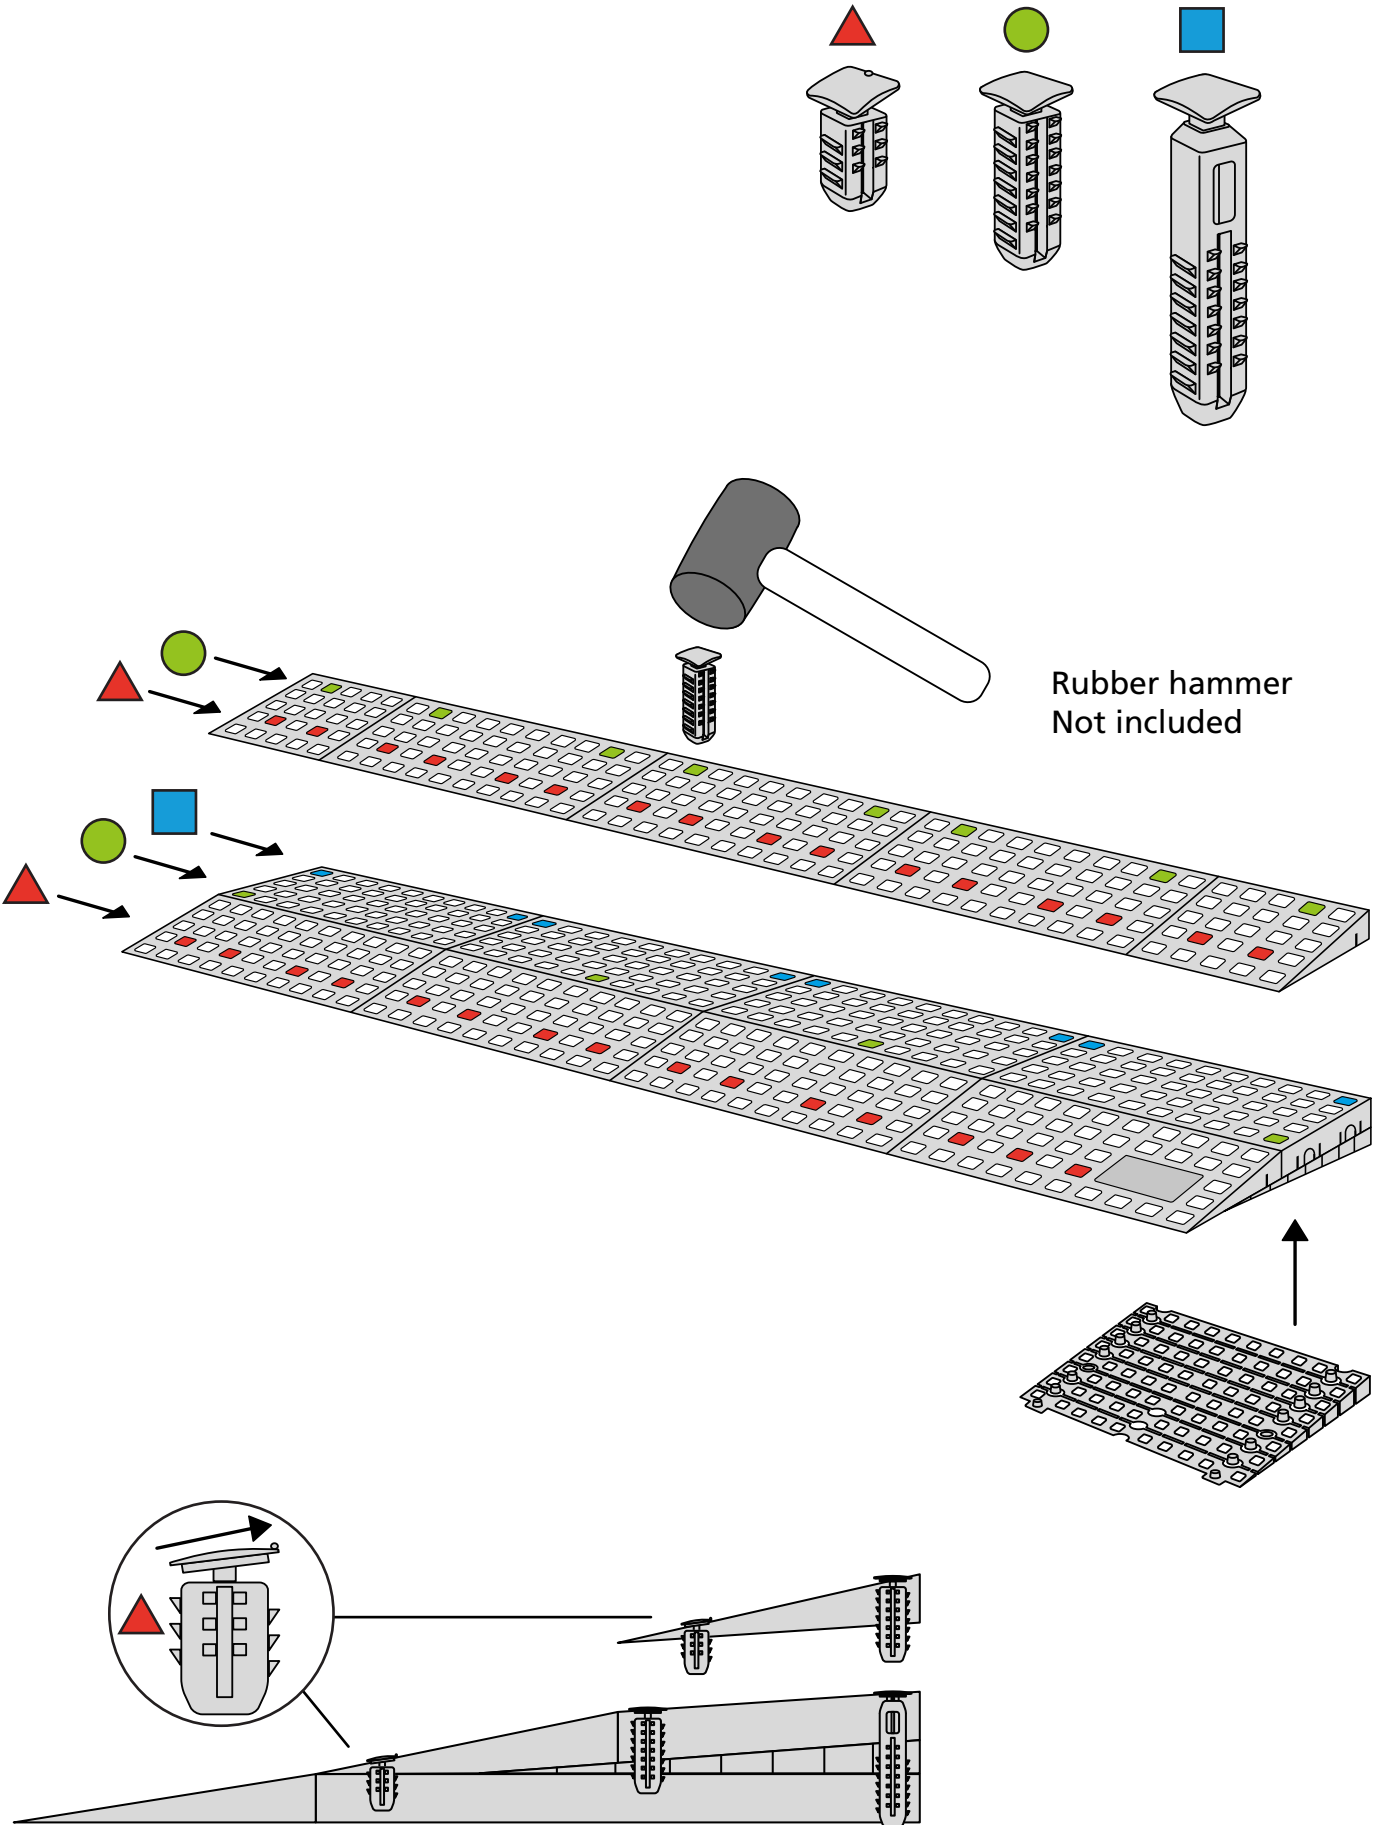

RAMP KIT 102S

Height: 3,6 - 9,1 cm

Width: 100 cm

Depth: 50 cm

Included

Danish Design Pat. Pend. and produced
in Denmark by Excellent Systems A/S

HEIGHT ADJUSTMENT

Remove Ramp Adjuster from toplayer:

Heights:

MOUNTING WITH LOCKS

FASTENING WITH MOUNTING PADS

Indoor:

Outdoor:

Wood

Concrete

FASTENING WITH STOPPERS

12 x