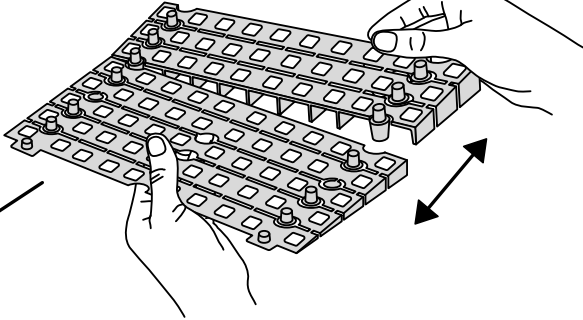

RAMP KIT 102S

Height: 3,6 - 9,1 cm

Width: 100 cm

Depth: 50 cm

Included

Danish Design Pat. Pend. and produced
in Denmark by Excellent Systems A/S

HEIGHT ADJUSTMENT

Remove Ramp Adjuster from toplayer:

Heights:

MOUNTING WITH LOCKS

FASTENING WITH MOUNTING PADS

Indoor:

Outdoor:

Wood

Concrete

FASTENING WITH STOPPERS