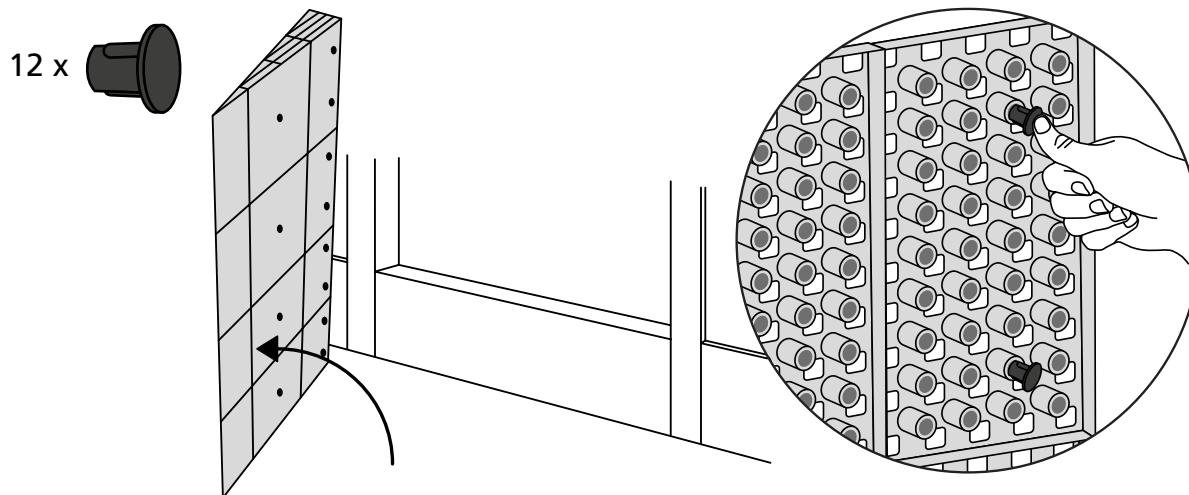

RAMP KIT 102S

Height: 3,6 - 9,1 cm

Width: 100 cm

Depth: 50 cm

Included

Danish Design Pat. Pend. and produced
in Denmark by Excellent Systems A/S

HEIGHT ADJUSTMENT

Remove Ramp Adjuster from toplayer:

Heights:

MOUNTING WITH LOCKS

FASTENING WITH MOUNTING PADS

Indoor:

Outdoor:

Wood

Concrete

FASTENING WITH STOPPERS