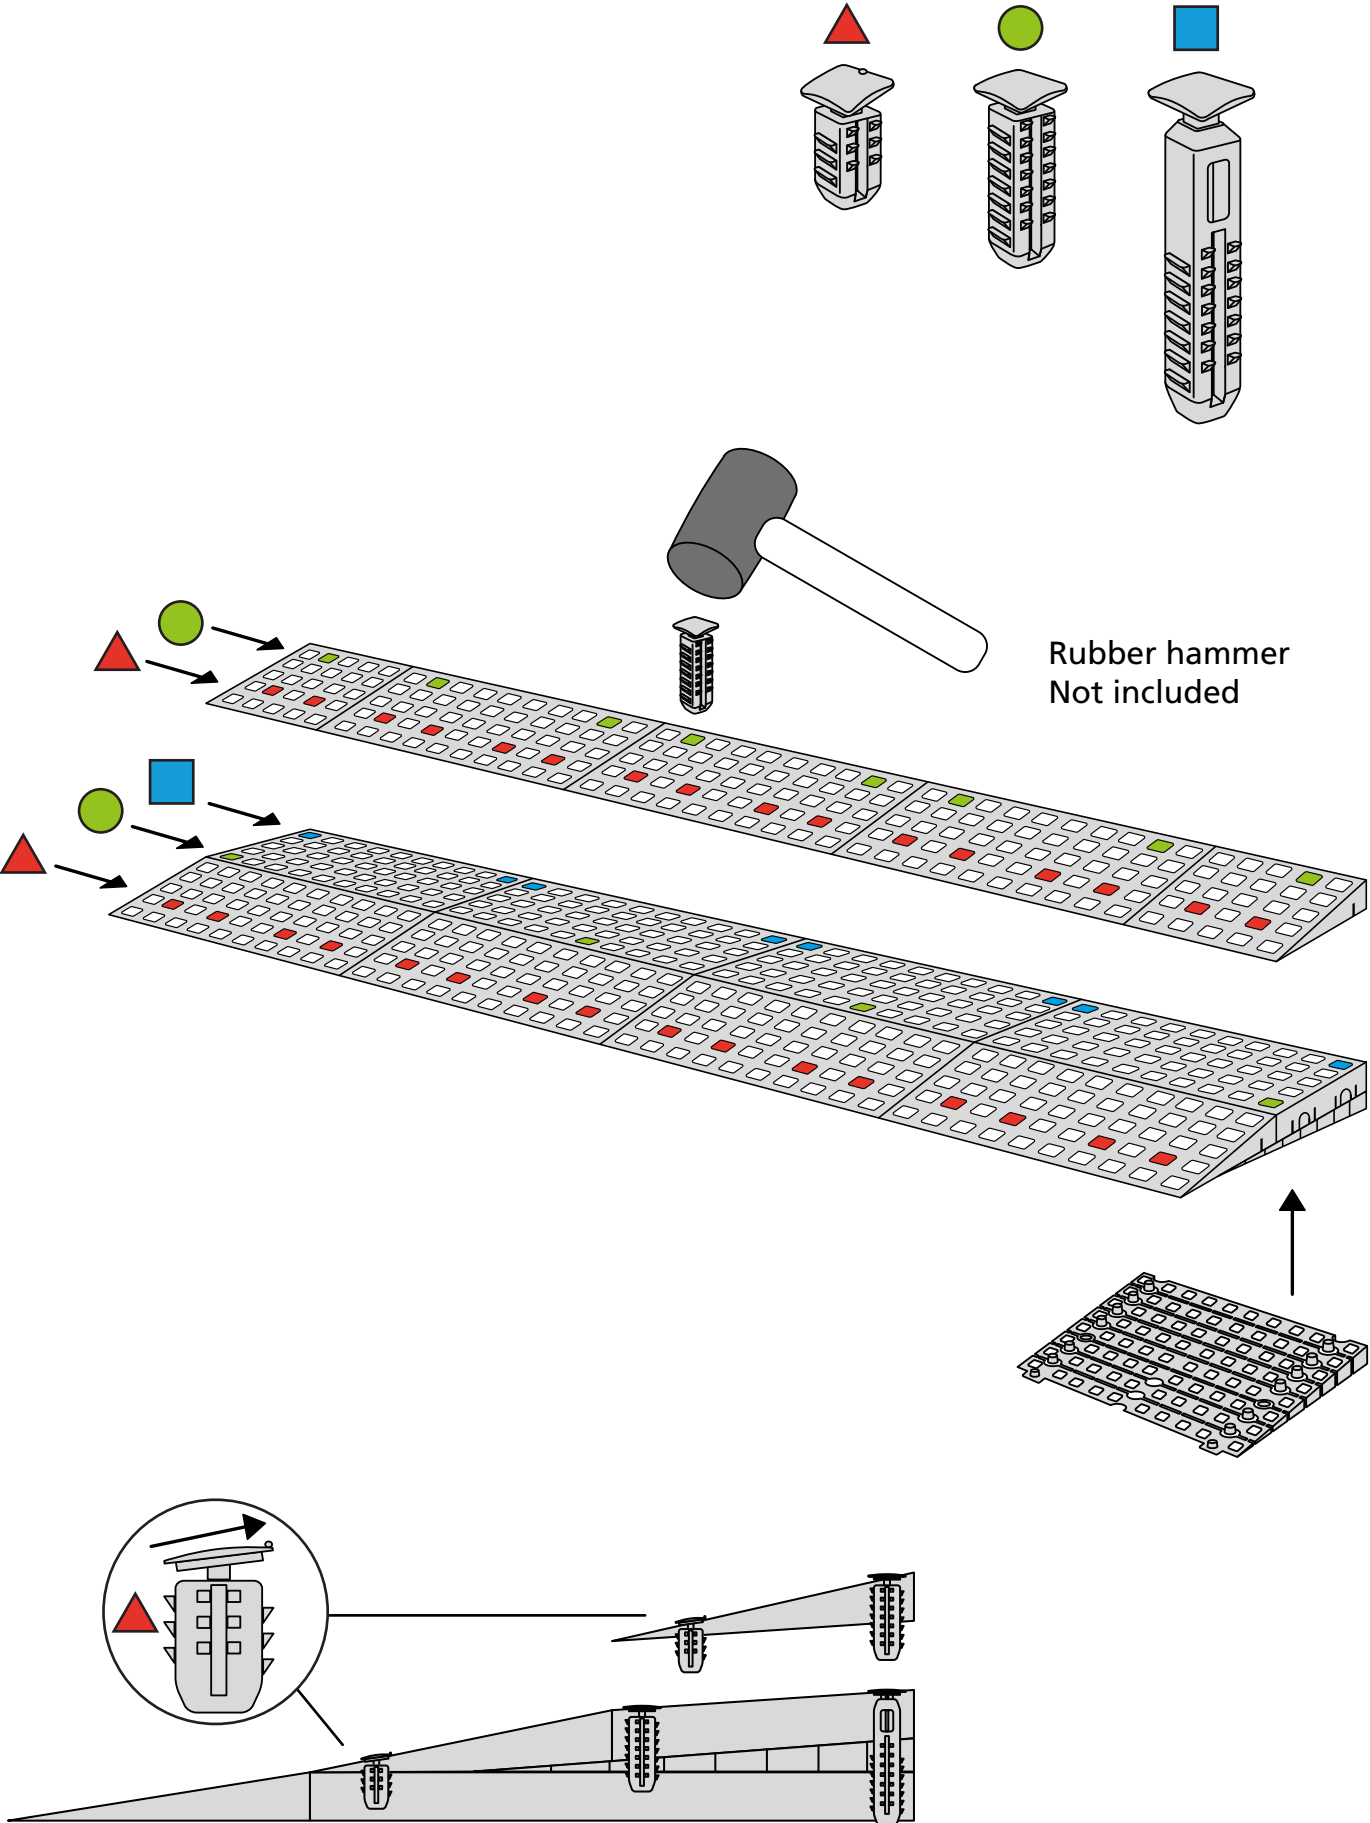

RAMP KIT 104

Height: 10,8 - 16,3 cm

Width: 100 cm

Depth: 100 cm

Included

Danish Design Pat. Pend. and produced
in Denmark by Excellent Systems A/S

HEIGHT ADJUSTMENT

Remove Ramp Adjuster from toplayer:

Heights:

MOUNTING WITH LOCKS

FASTENING WITH MOUNTING PADS

Indoor:

Outdoor:

FASTENING WITH STOPPERS