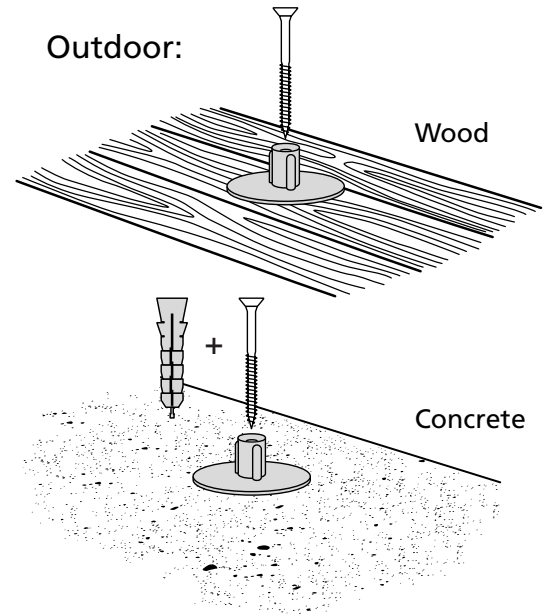

RAMP KIT 104

Height: 10,8 - 16,3 cm

Width: 100 cm

Depth: 100 cm

Included

Danish Design Pat. Pend. and produced
in Denmark by Excellent Systems A/S

HEIGHT ADJUSTMENT

Remove Ramp Adjuster from toplayer:

Heights:

MOUNTING WITH LOCKS

FASTENING WITH MOUNTING PADS

Indoor:

Outdoor:

FASTENING WITH STOPPERS