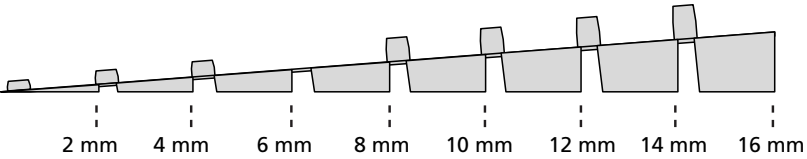

HEIGHT ADJUSTMENT

Remove Ramp Adjuster from toplayer:

Heights: