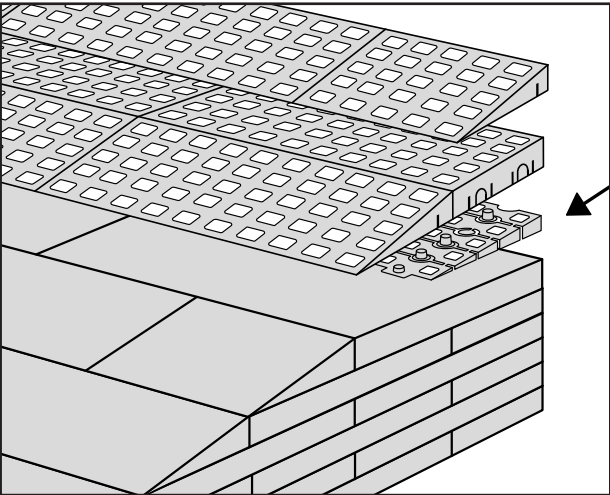

HEIGHT ADJUSTMENT

Remove Ramp Adjuster from toplayer:

Heights: