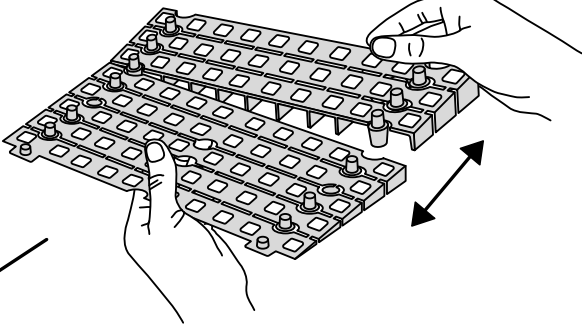

RAMP KIT 104

Height: 10,8 - 16,3 cm

Width: 100 cm

Depth: 100 cm

Included

Danish Design Pat. Pend. and produced
in Denmark by Excellent Systems A/S

HEIGHT ADJUSTMENT

Remove Ramp Adjuster from toplayer:

Heights:

MOUNTING WITH LOCKS

FASTENING WITH MOUNTING PADS

Indoor:

Outdoor:

FASTENING WITH STOPPERS