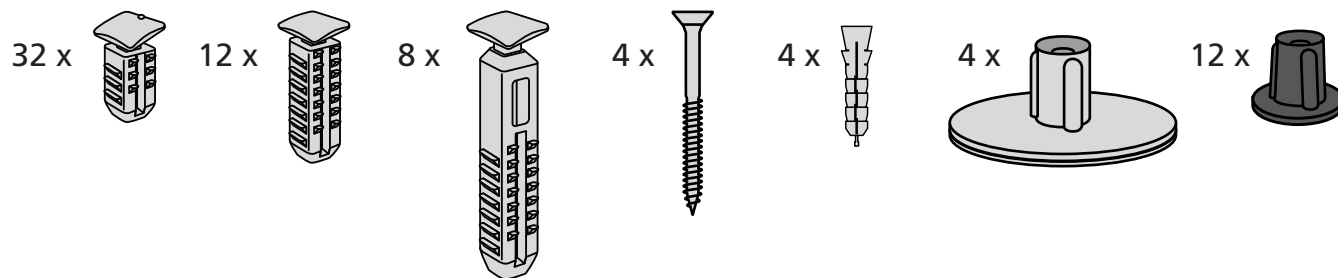

RAMP KIT 104

Height: 10,8 - 16,3 cm

Width: 100 cm

Depth: 100 cm

Included

Danish Design Pat. Pend. and produced
in Denmark by Excellent Systems A/S

HEIGHT ADJUSTMENT

Remove Ramp Adjuster from toplayer: