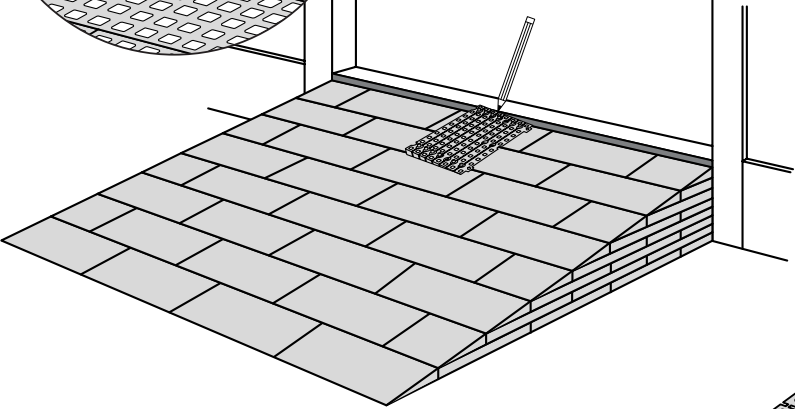

RAMP KIT 104

Height: 10,8 - 16,3 cm

Width: 100 cm

Depth: 100 cm

Included

Danish Design Pat. Pend. and produced
in Denmark by Excellent Systems A/S

HEIGHT ADJUSTMENT

Remove Ramp Adjuster from toplayer:

Heights:

MOUNTING WITH LOCKS

FASTENING WITH MOUNTING PADS

Indoor:

Outdoor:

FASTENING WITH STOPPERS