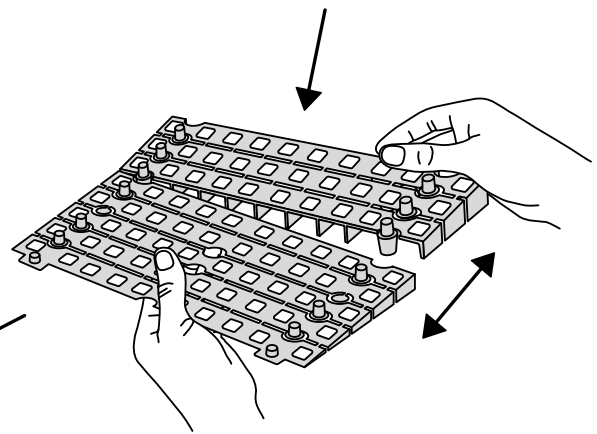

# RAMP KIT 101N

Height: 1,8 - 5,5 cm

Width: 100 cm

Depth: 25 cm

# HEIGHT ADJUSTMENT

Remove Ramp Adjuster from toplayer:

Heights: