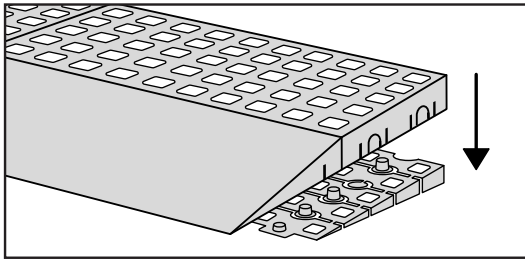

# RAMP KIT 101N

Height: 1,8 - 5,5 cm

Width: 100 cm

Depth: 25 cm

# HEIGHT ADJUSTMENT

Remove Ramp Adjuster from toplayer:

Heights: