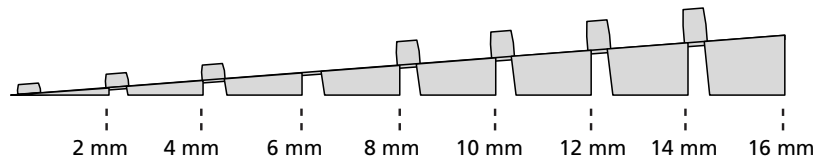

HEIGHT ADJUSTMENT

Remove Ramp Adjuster from toplayer:

Heights: