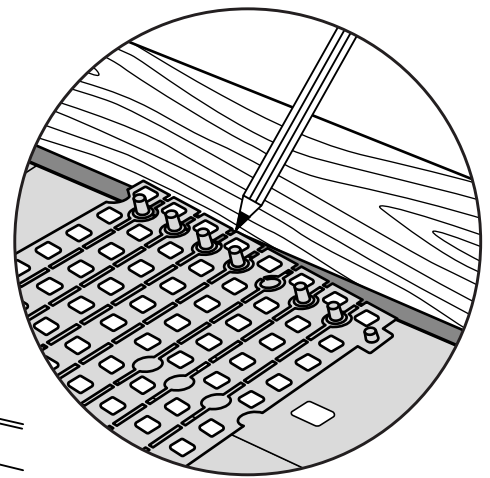

# RAMP KIT 101N

Height: 1,8 - 5,5 cm

Width: 100 cm

Depth: 25 cm

# HEIGHT ADJUSTMENT

Remove Ramp Adjuster from toplayer:

Heights: