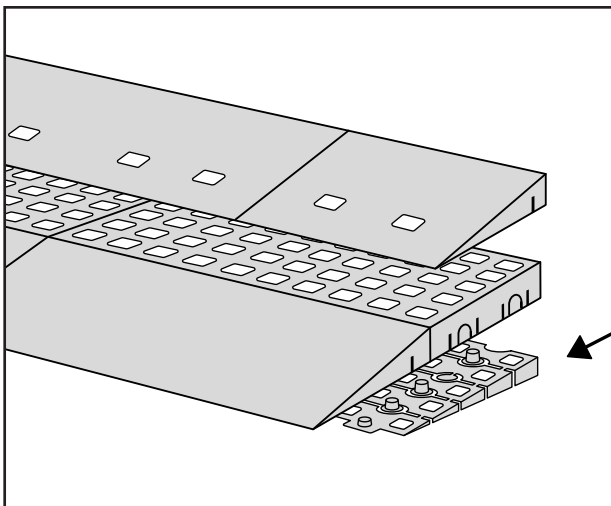

# RAMP KIT 101N

Height: 1,8 - 5,5 cm

Width: 100 cm

Depth: 25 cm

# HEIGHT ADJUSTMENT

Remove Ramp Adjuster from toplayer:

Heights: