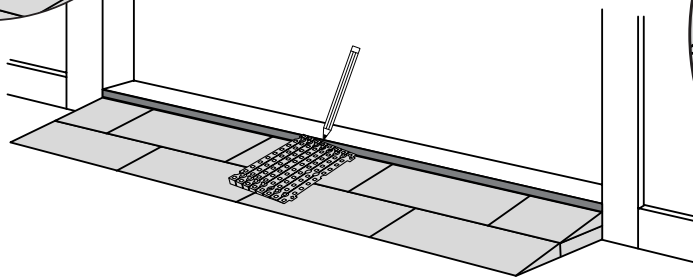

# RAMP KIT 101N

Height: 1,8 - 5,5 cm

Width: 100 cm

Depth: 25 cm

# HEIGHT ADJUSTMENT

Remove Ramp Adjuster from toplayer:

Heights: